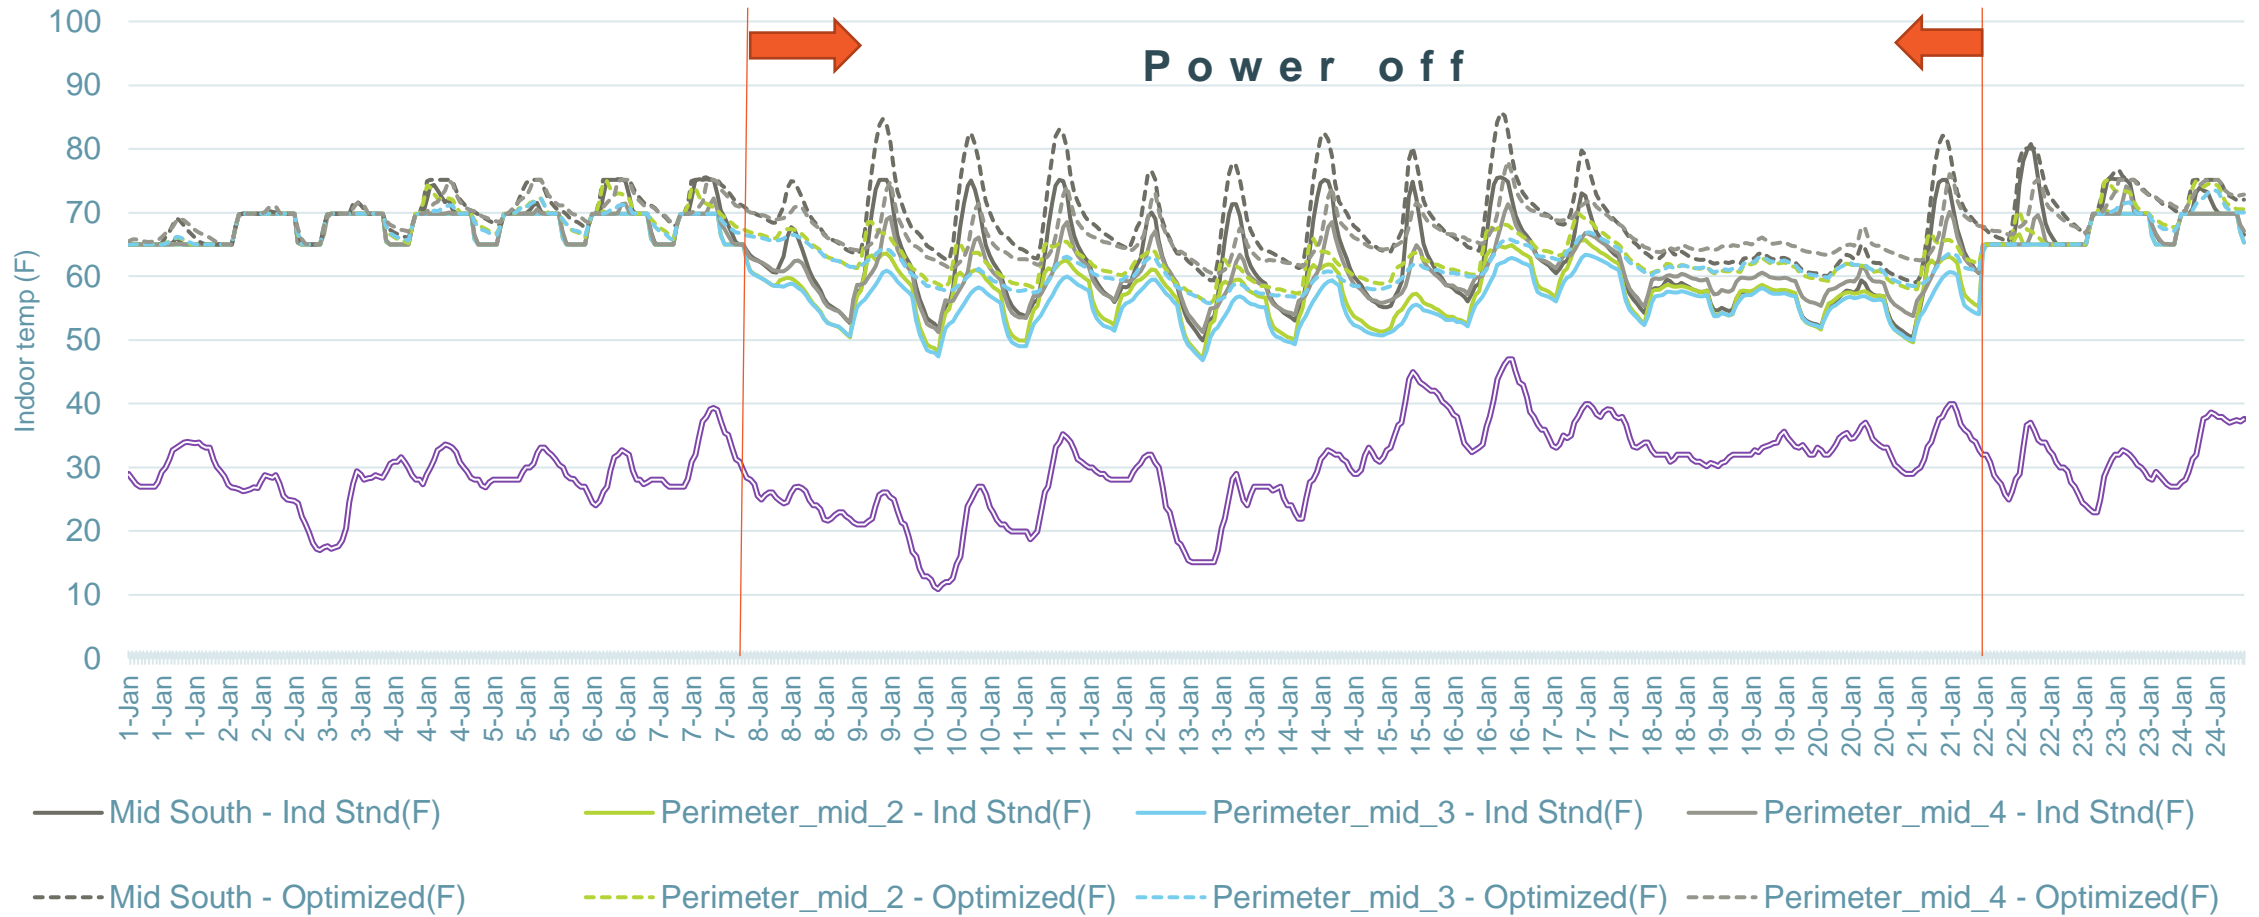

Large Office

Temperature trends- ventilated office(>10F OAT)

Large Office

Temperature trends- ventilated office (>10F OAT)

Large Office

Temperature trends- ventilated office(Temp<0F)

Large Office

Temperature trends- ventilated office (Temp<0F)

Primary School

Temperature trends- ventilated cafeteria (>10F OAT)

Primary School

Temperature trends- ventilated cafeteria (>10F OAT)

Primary School

Temperature trends- ventilated cafeteria (<0F OAT)

Primary School