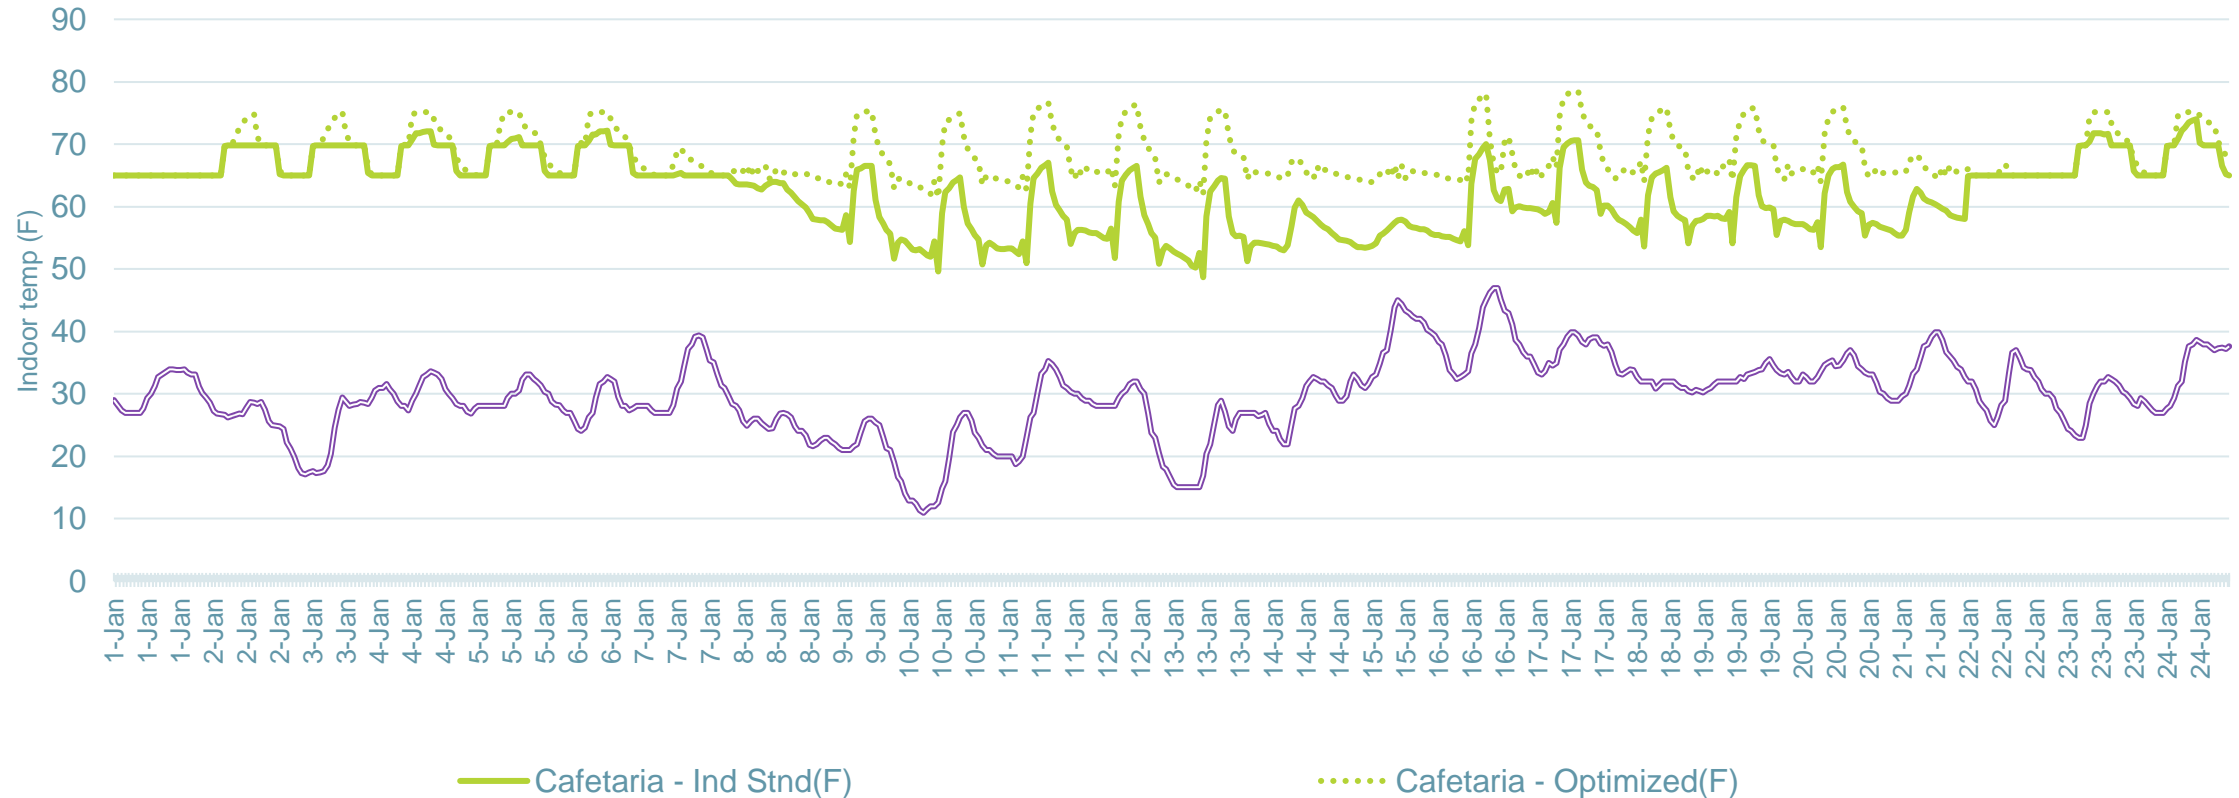

Large Office

Temperature trends- ventilated office(>10F OAT)

Large Office

Temperature trends- ventilated office (>10F OAT)

Large Office

Temperature trends- ventilated office(Temp<0F)

Large Office

Temperature trends- ventilated office (Temp<0F)

Primary School

Temperature trends- ventilated cafeteria (>10F OAT)

Primary School

Temperature trends- ventilated cafeteria (>10F OAT)

Primary School

Temperature trends- ventilated cafeteria (<0F OAT)

Primary School