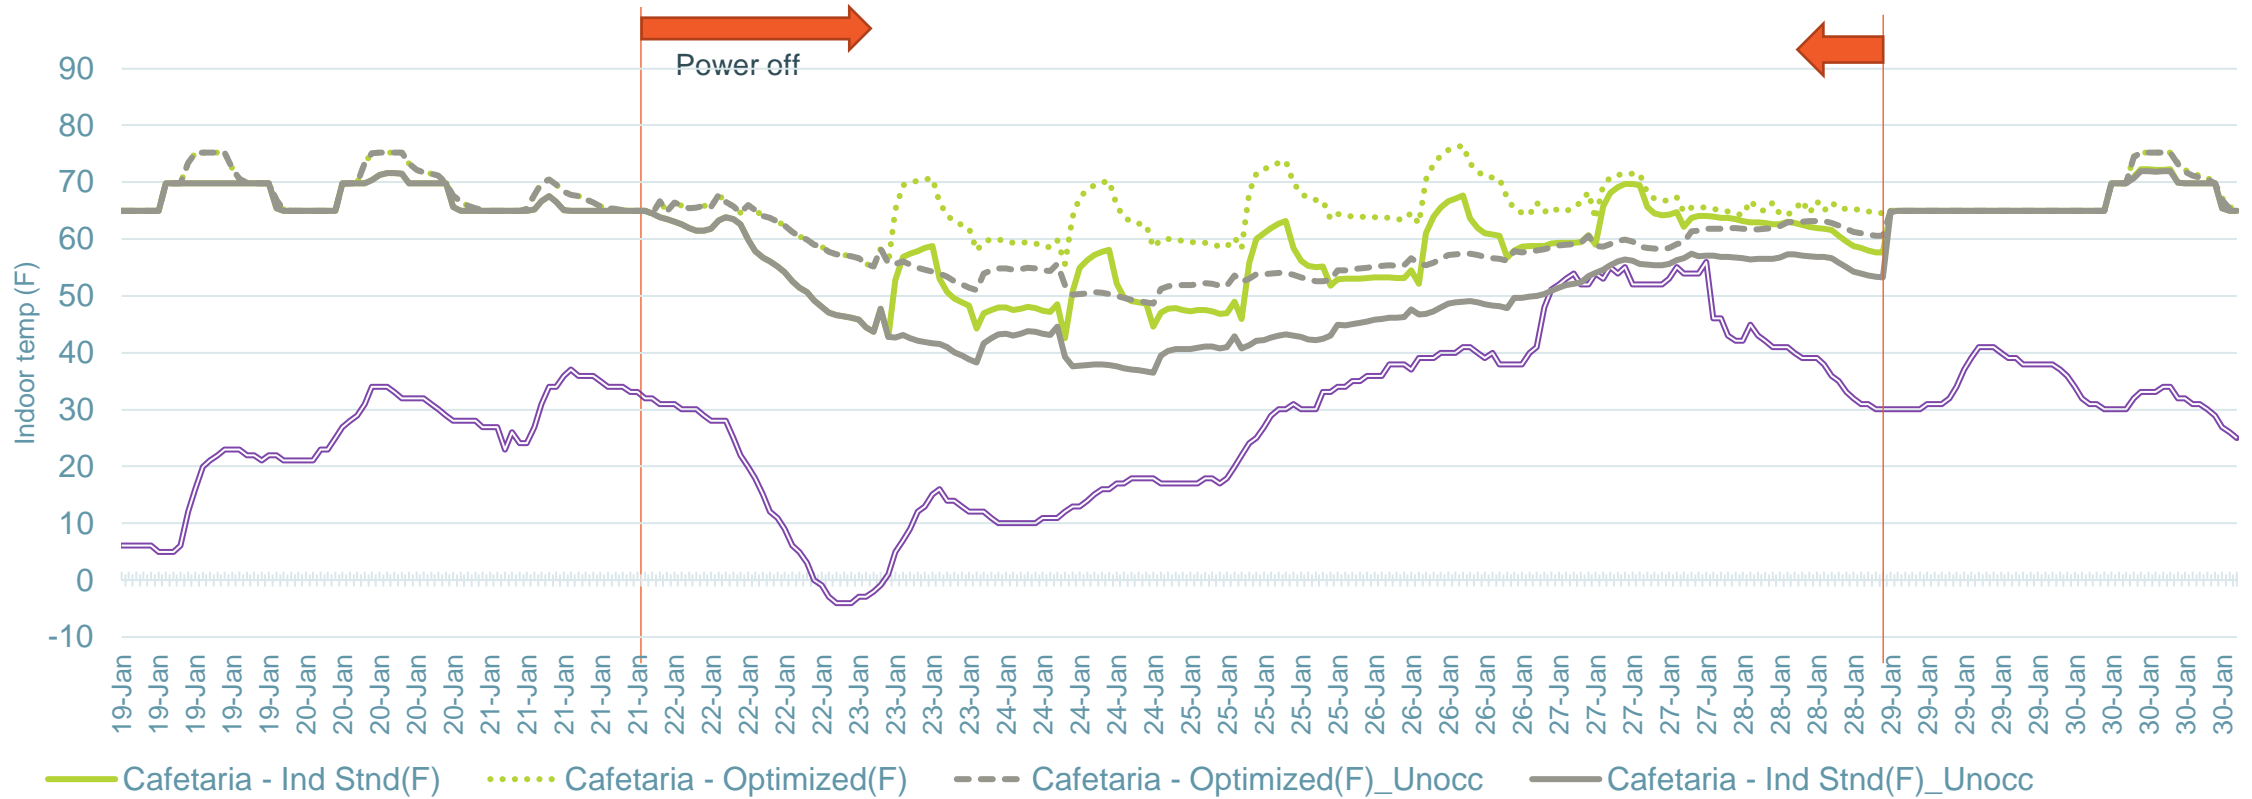

Primary School

Temperature trends- ventilated cafeteria (>10F OAT)

Primary School

Temperature trends- ventilated cafeteria (>10F OAT)

Primary School

Temperature trends- ventilated cafeteria (<0F OAT)

Primary School

Temperature trends- ventilated cafeteria (<0F OAT)