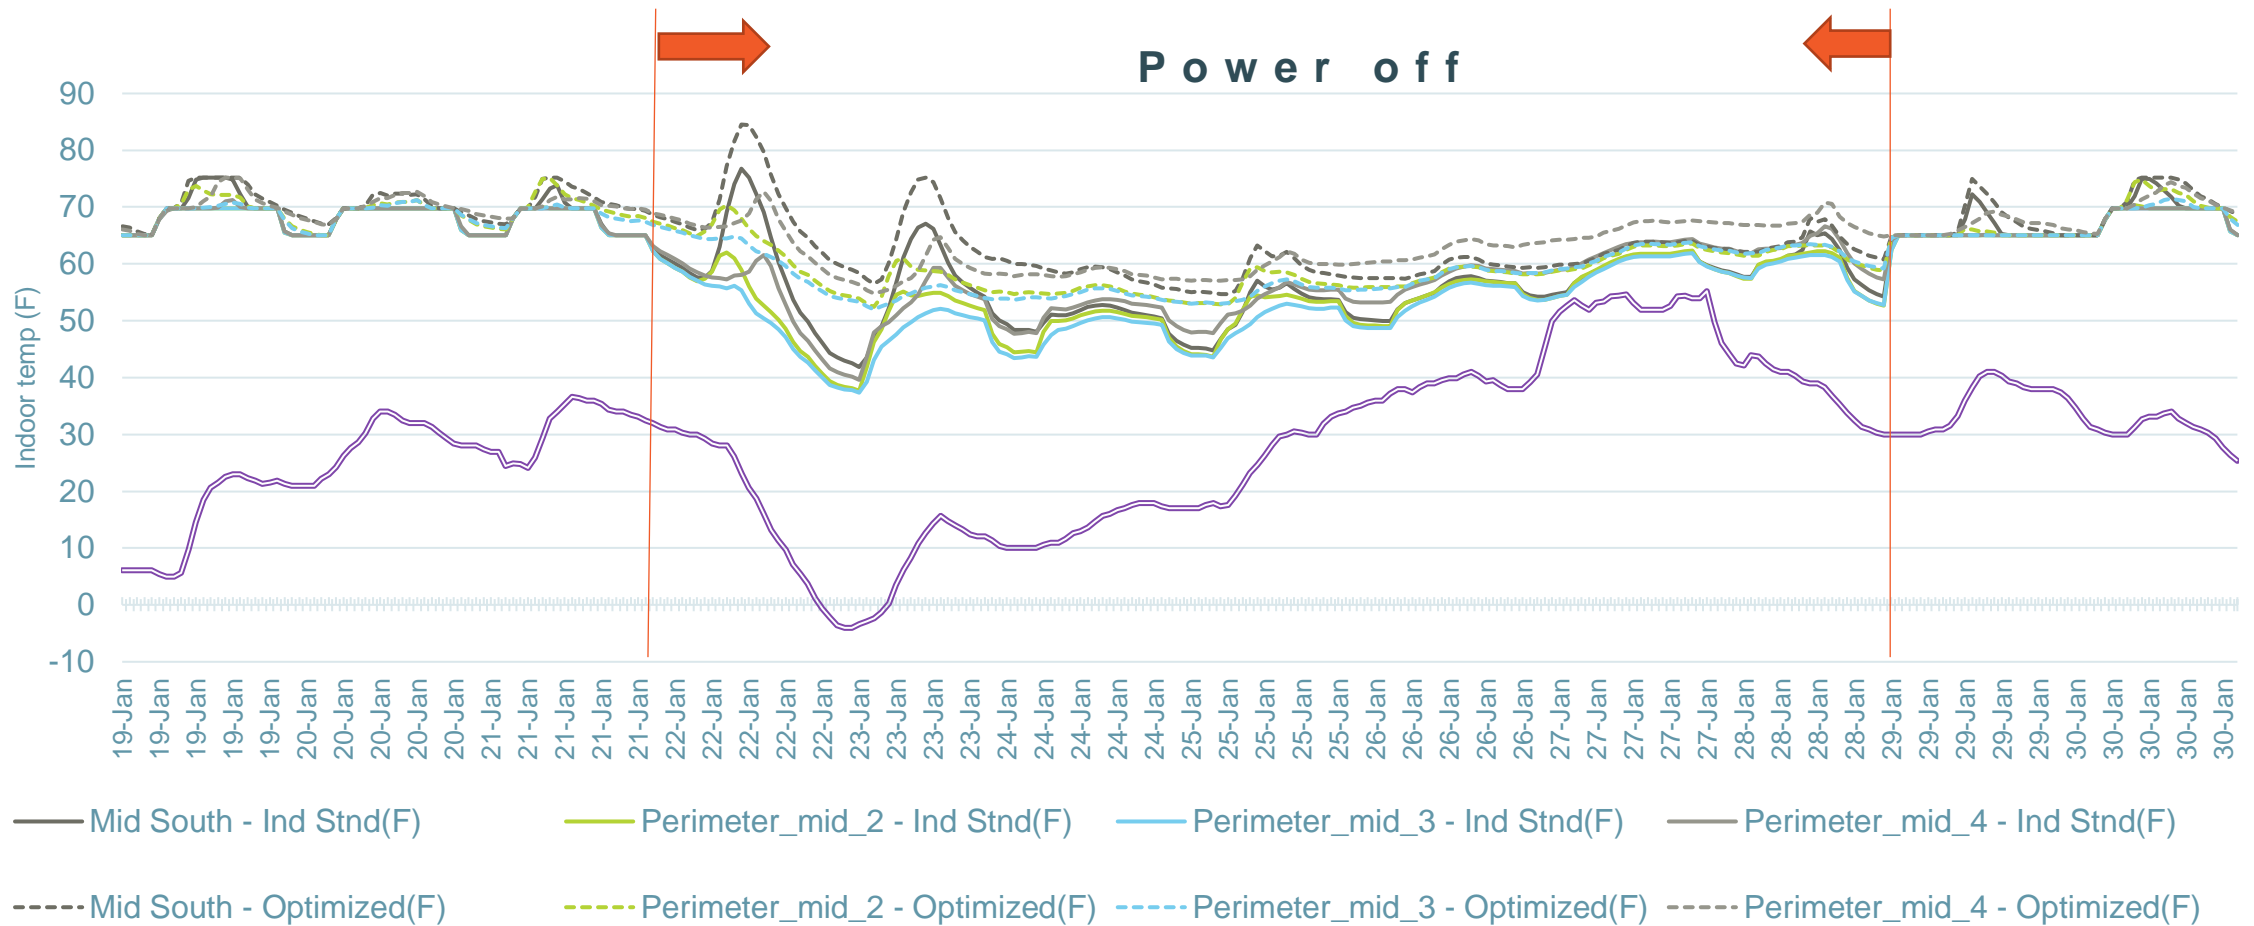

Large Office

Temperature trends- ventilated office(>10F OAT)

Large Office

Temperature trends- ventilated office (>10F OAT)

Large Office

Temperature trends- ventilated office(Temp<0F)

Large Office

Temperature trends- ventilated office (Temp<0F)

Primary School

Temperature trends- ventilated cafeteria (>10F OAT)

Primary School

Temperature trends- ventilated cafeteria (>10F OAT)

Primary School

Temperature trends- ventilated cafeteria (<0F OAT)

Primary School