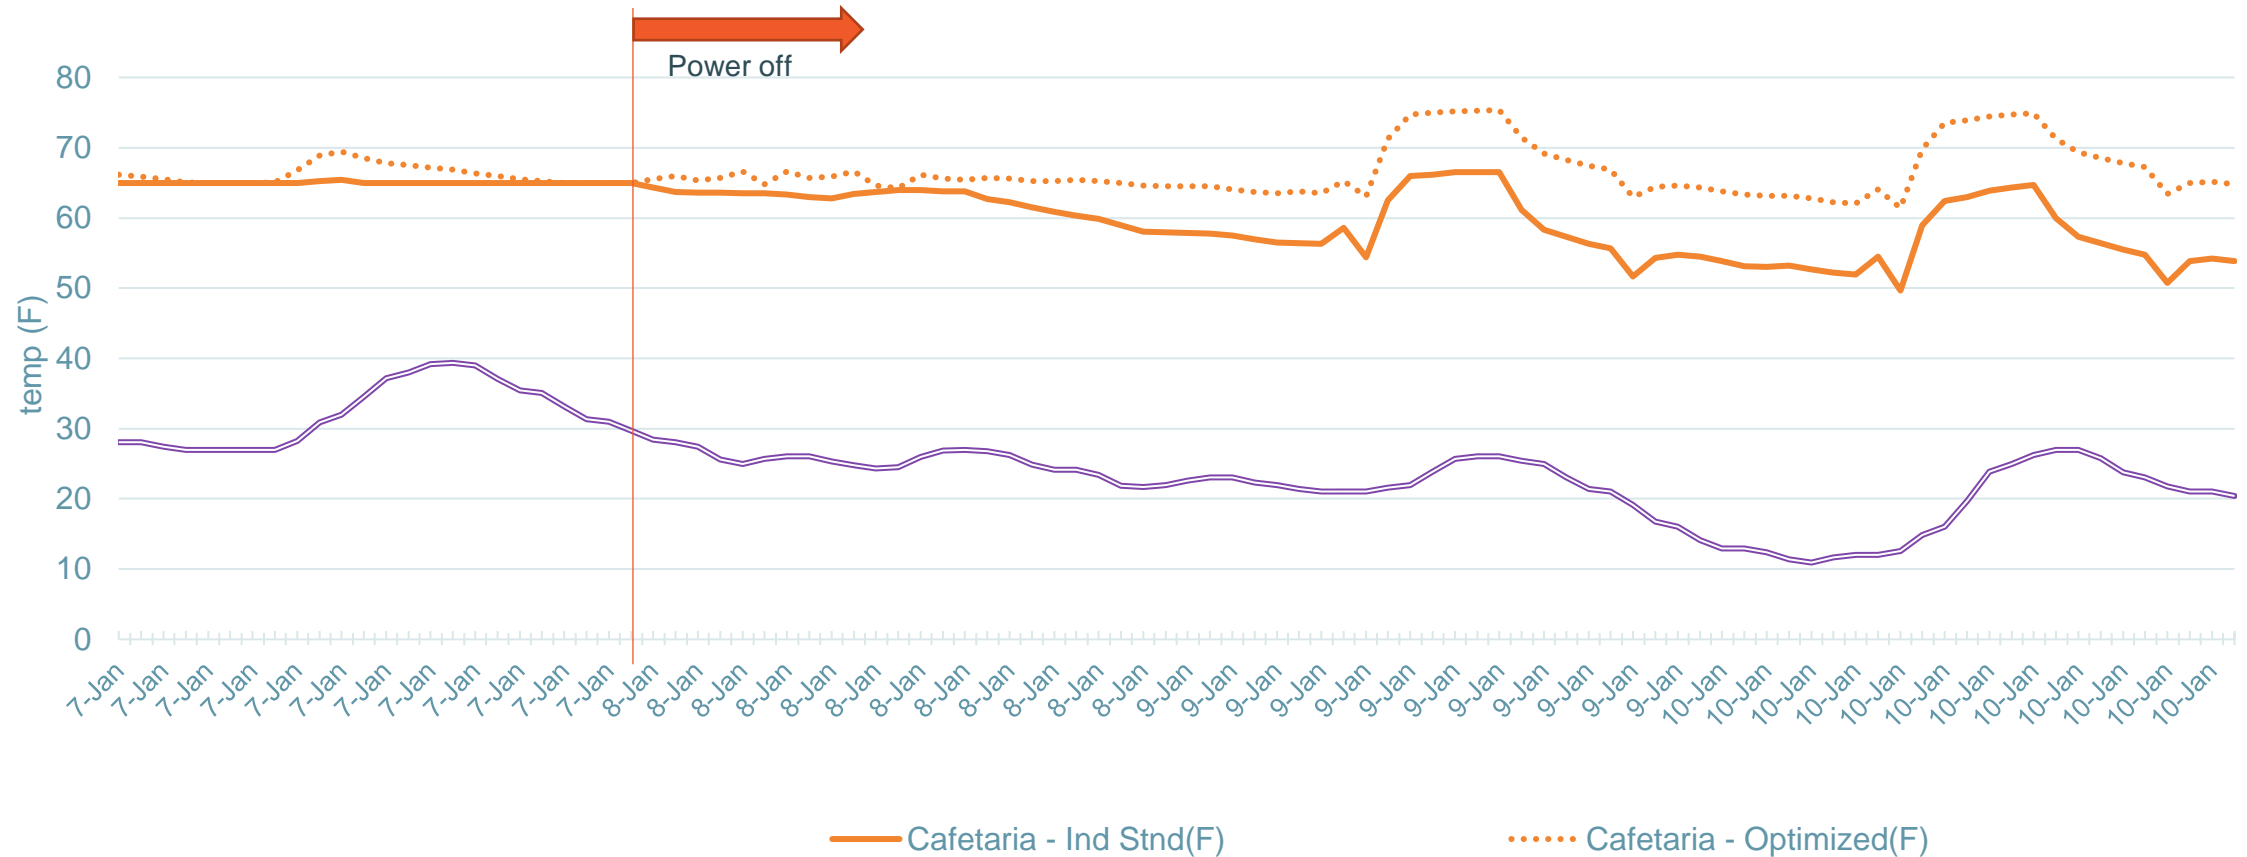

Primary School

Temperature trends- ventilated cafeteria (>10F OAT)

Primary School

Temperature trends- ventilated cafeteria (>10F OAT)

Primary School

Temperature trends- ventilated cafeteria (<0F OAT)

Primary School

Temperature trends- ventilated cafeteria (<0F OAT)