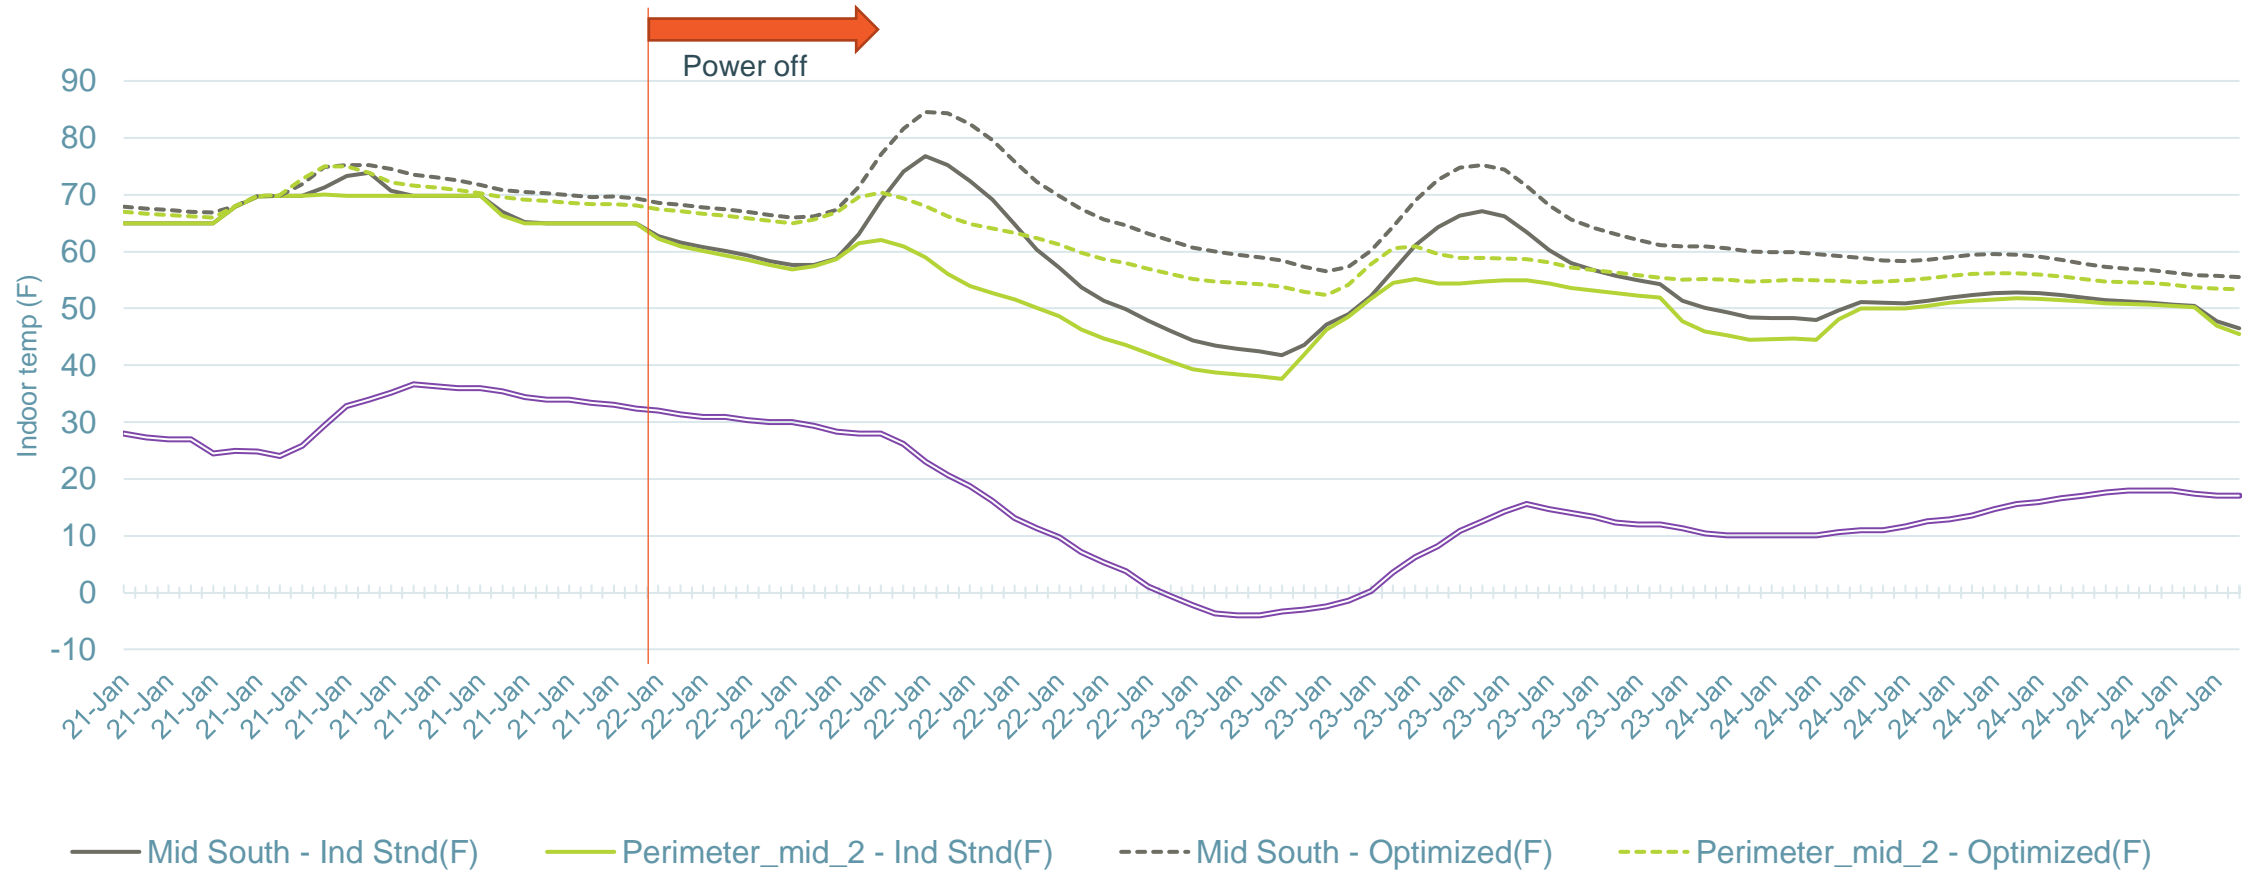

Large Office

Temperature trends- ventilated office(>10F OAT)

Large Office

Temperature trends- ventilated office (>10F OAT)

Large Office

Temperature trends- ventilated office(Temp<0F)

Large Office

Temperature trends- ventilated office (Temp<0F)

Primary School

Temperature trends- ventilated cafeteria (>10F OAT)

Primary School

Temperature trends- ventilated cafeteria (>10F OAT)

Primary School

Temperature trends- ventilated cafeteria (<0F OAT)

Primary School