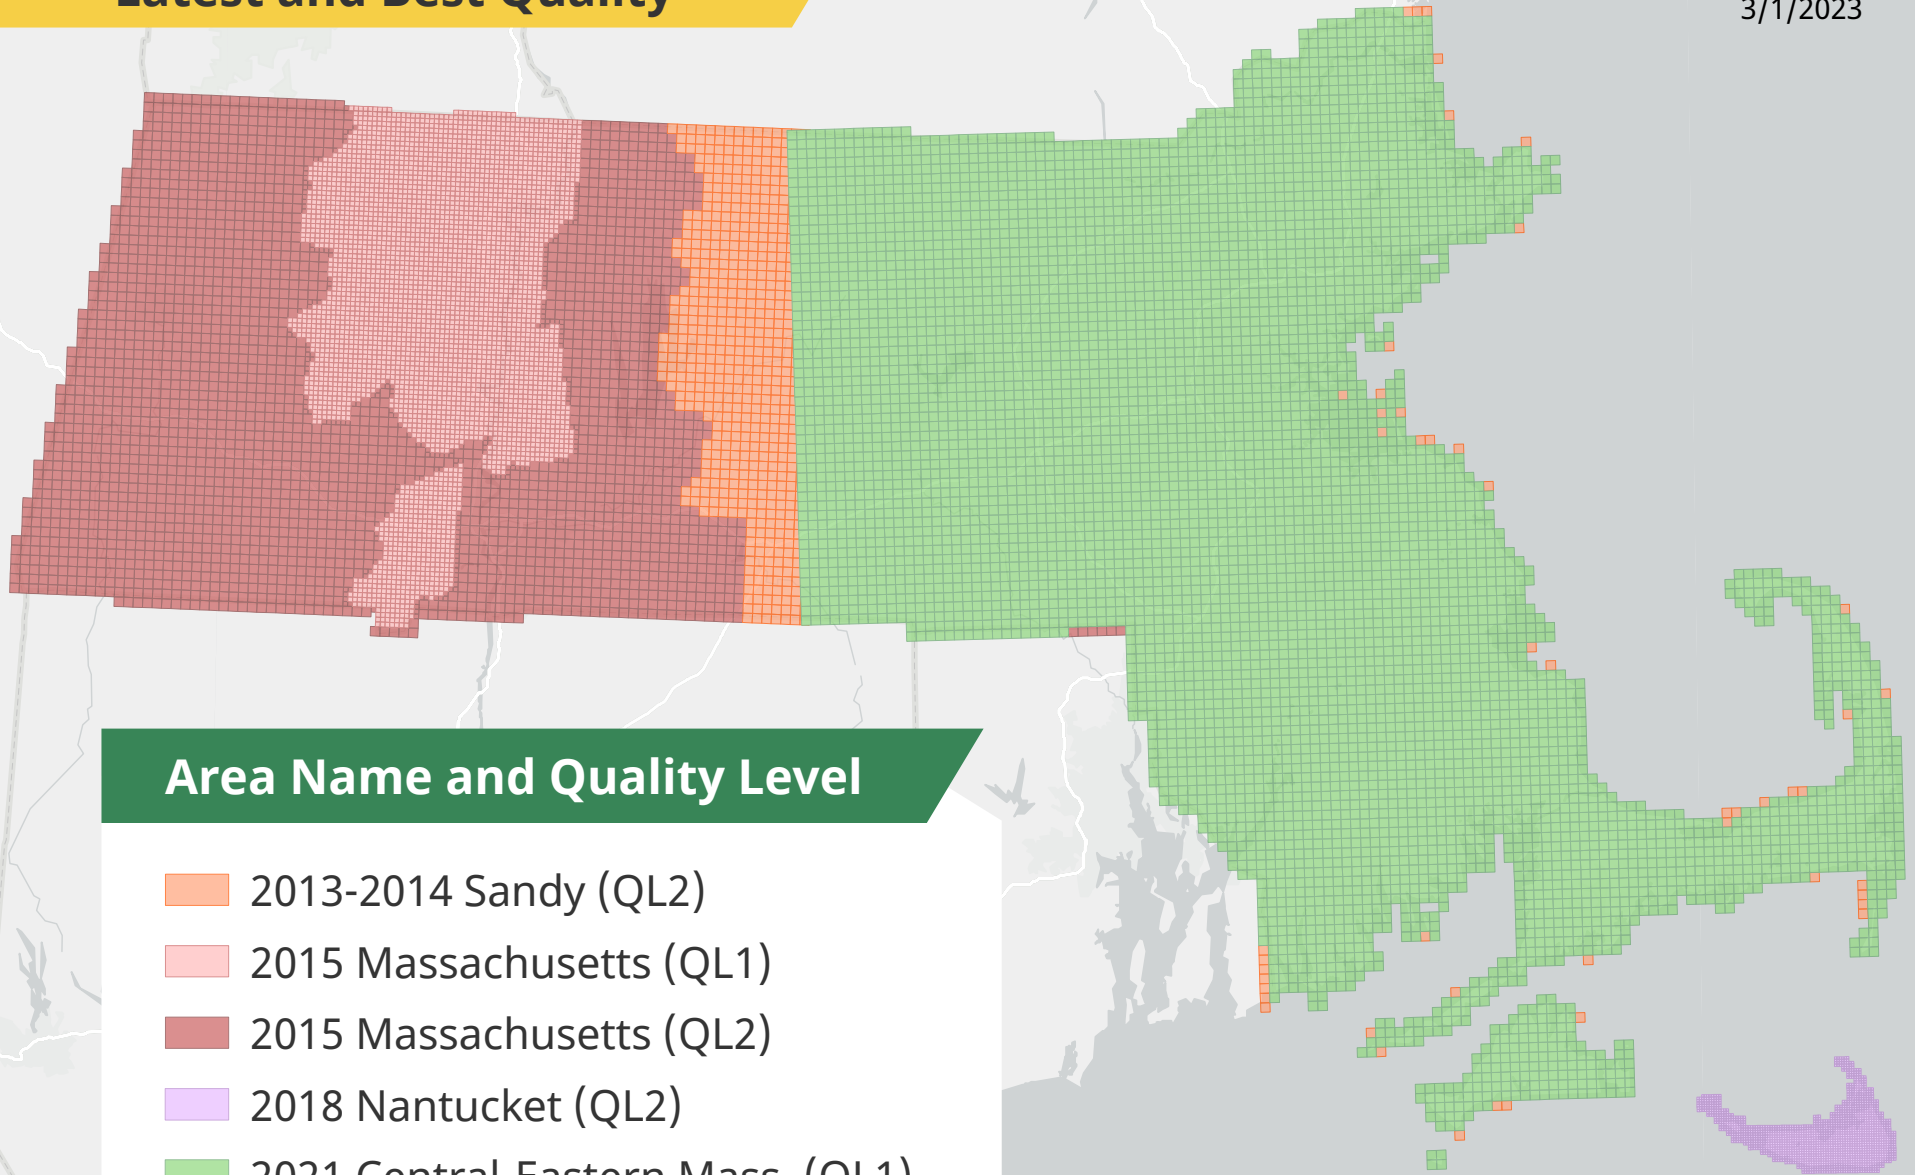

Lidar Terrain Data Index

Latest and Best Quality

MassGIS
3/1/2023

Area Name and Quality Level

- 2013-2014 Sandy (QL2)
- 2015 Massachusetts (QL1)
- 2015 Massachusetts (QL2)
- 2018 Nantucket (QL2)
- 2021 Central-Eastern Mass. (QL1)