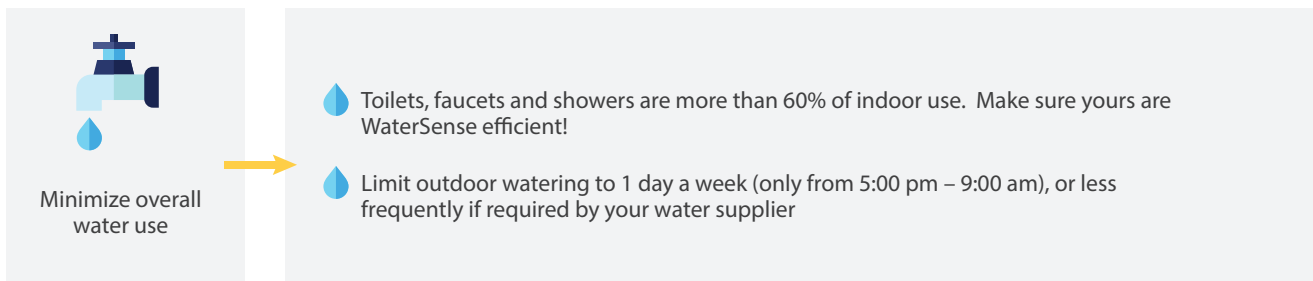

LEVEL 1 – MILD DROUGHT

What does this mean?

What you can do!

Learn more at www.mass.gov/ma-drought-management