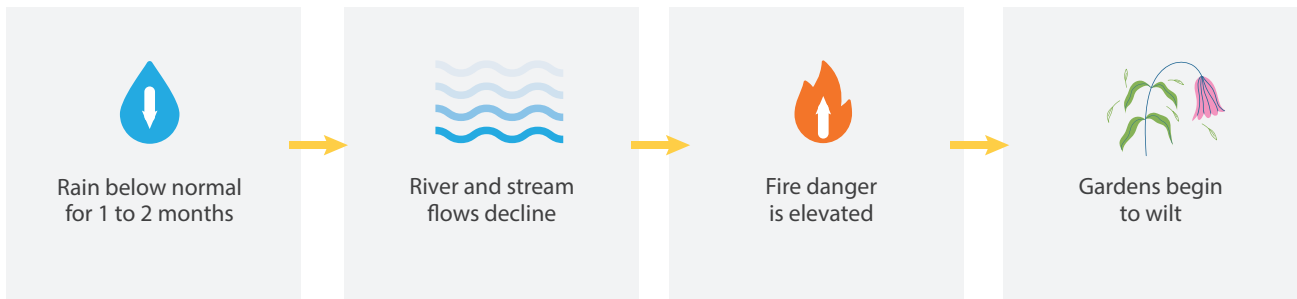

LEVEL 1 – MILD DROUGHT

What does this mean?

What you can do!

Learn more at www.mass.gov/ma-drought-management