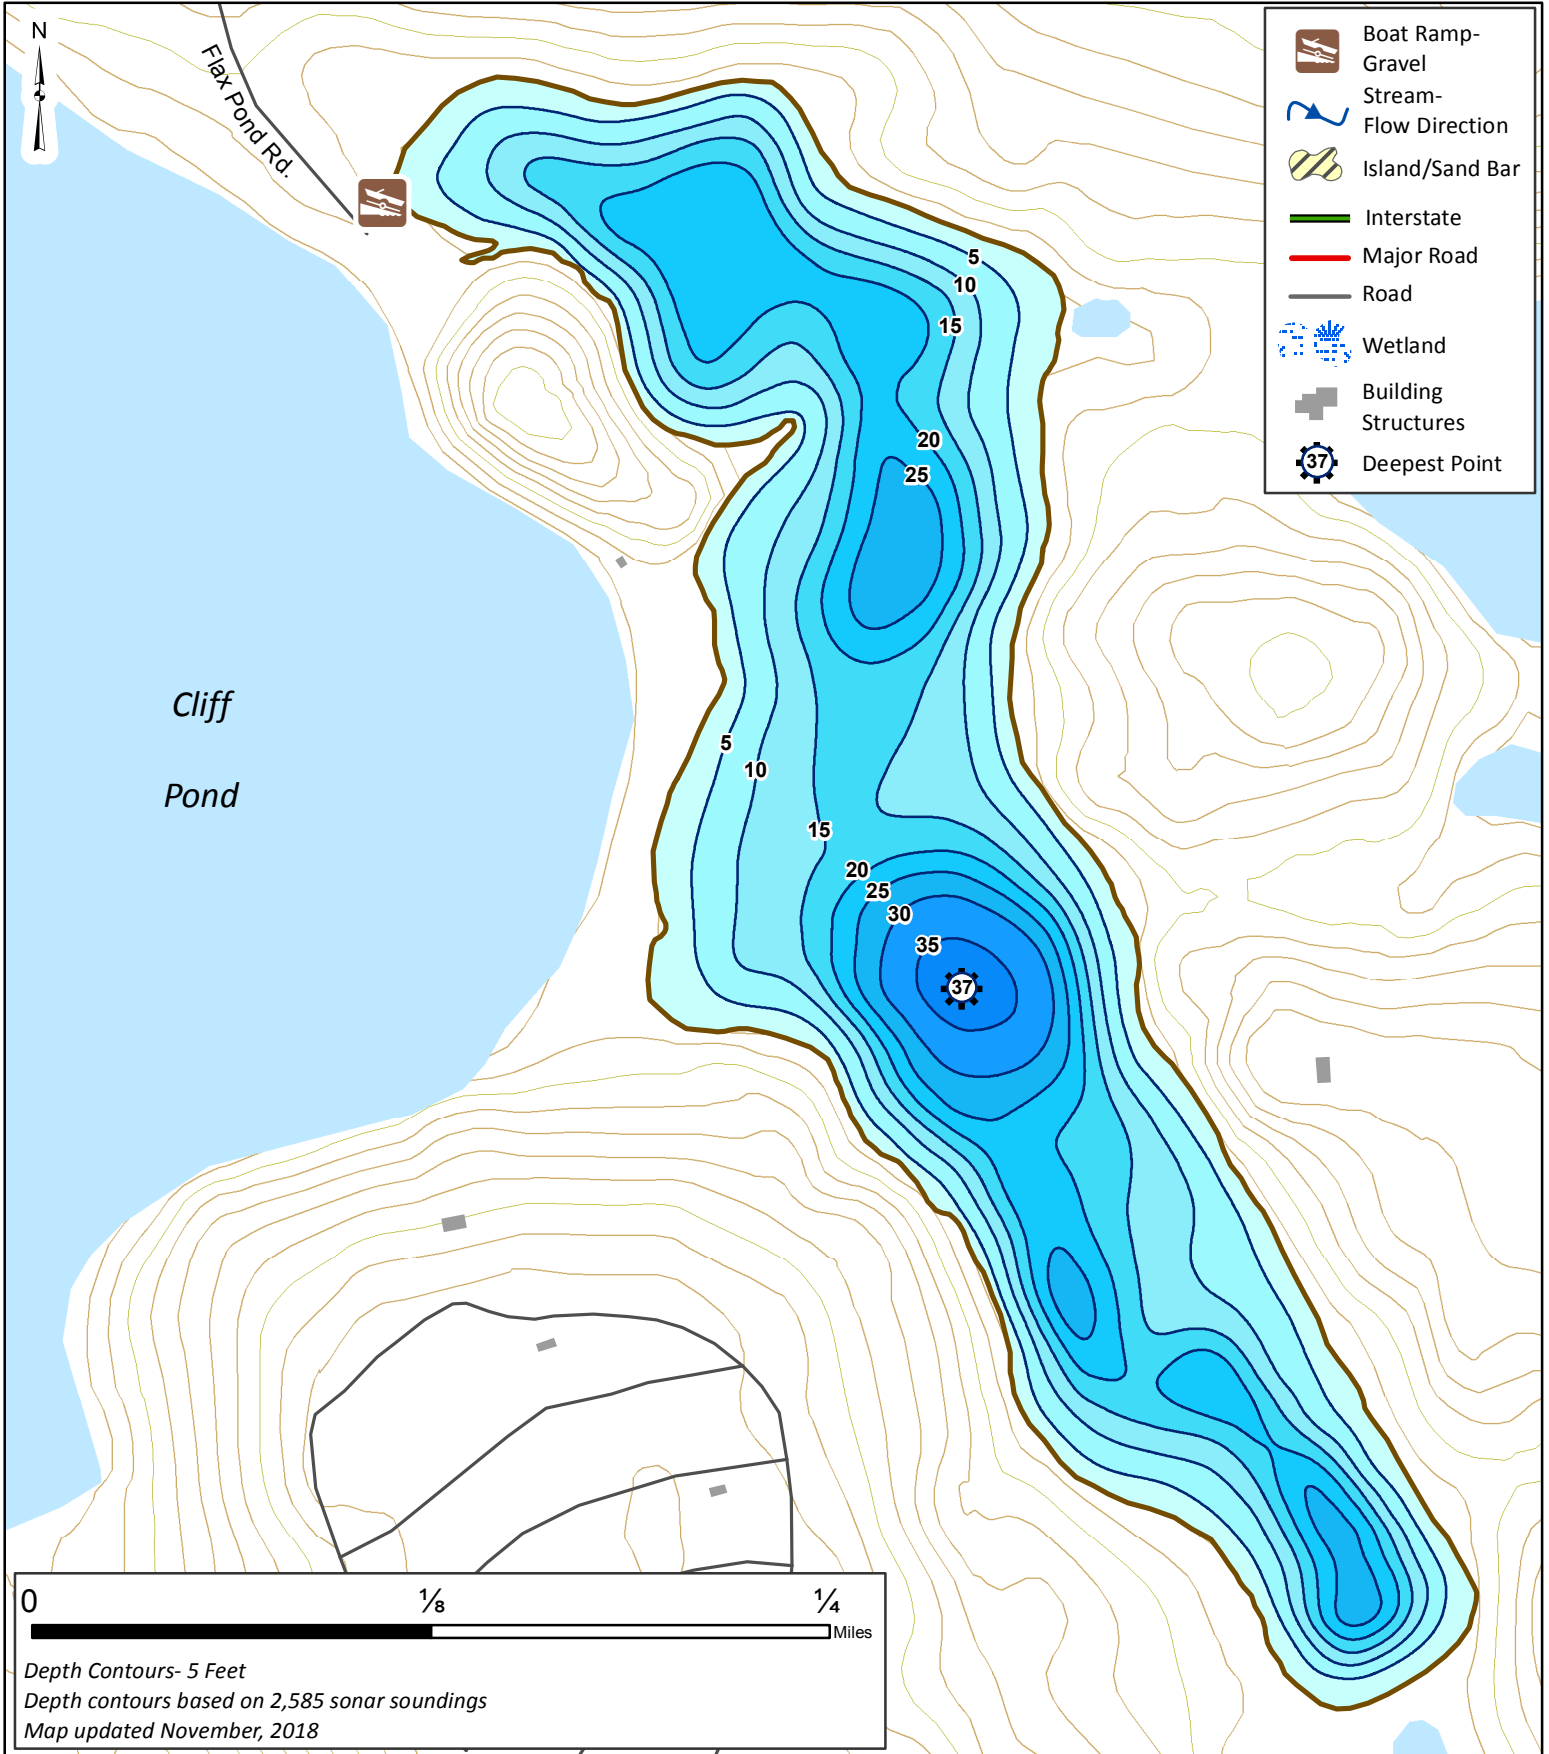

Little Cliff Pond

36 Acres

Brewster

Cape Cod Watershed

Coordinates: 70°1'26" W 41°45'7" N

USGS Quad: HARWICH

- Boat Ramp-Gravel
- Stream-Flow Direction
- Island/Sand Bar
- Interstate
- Major Road
- Road
- Wetland
- Building Structures
- Deepest Point

Depth Contours- 5 Feet
Depth contours based on 2,585 sonar soundings
Map updated November, 2018