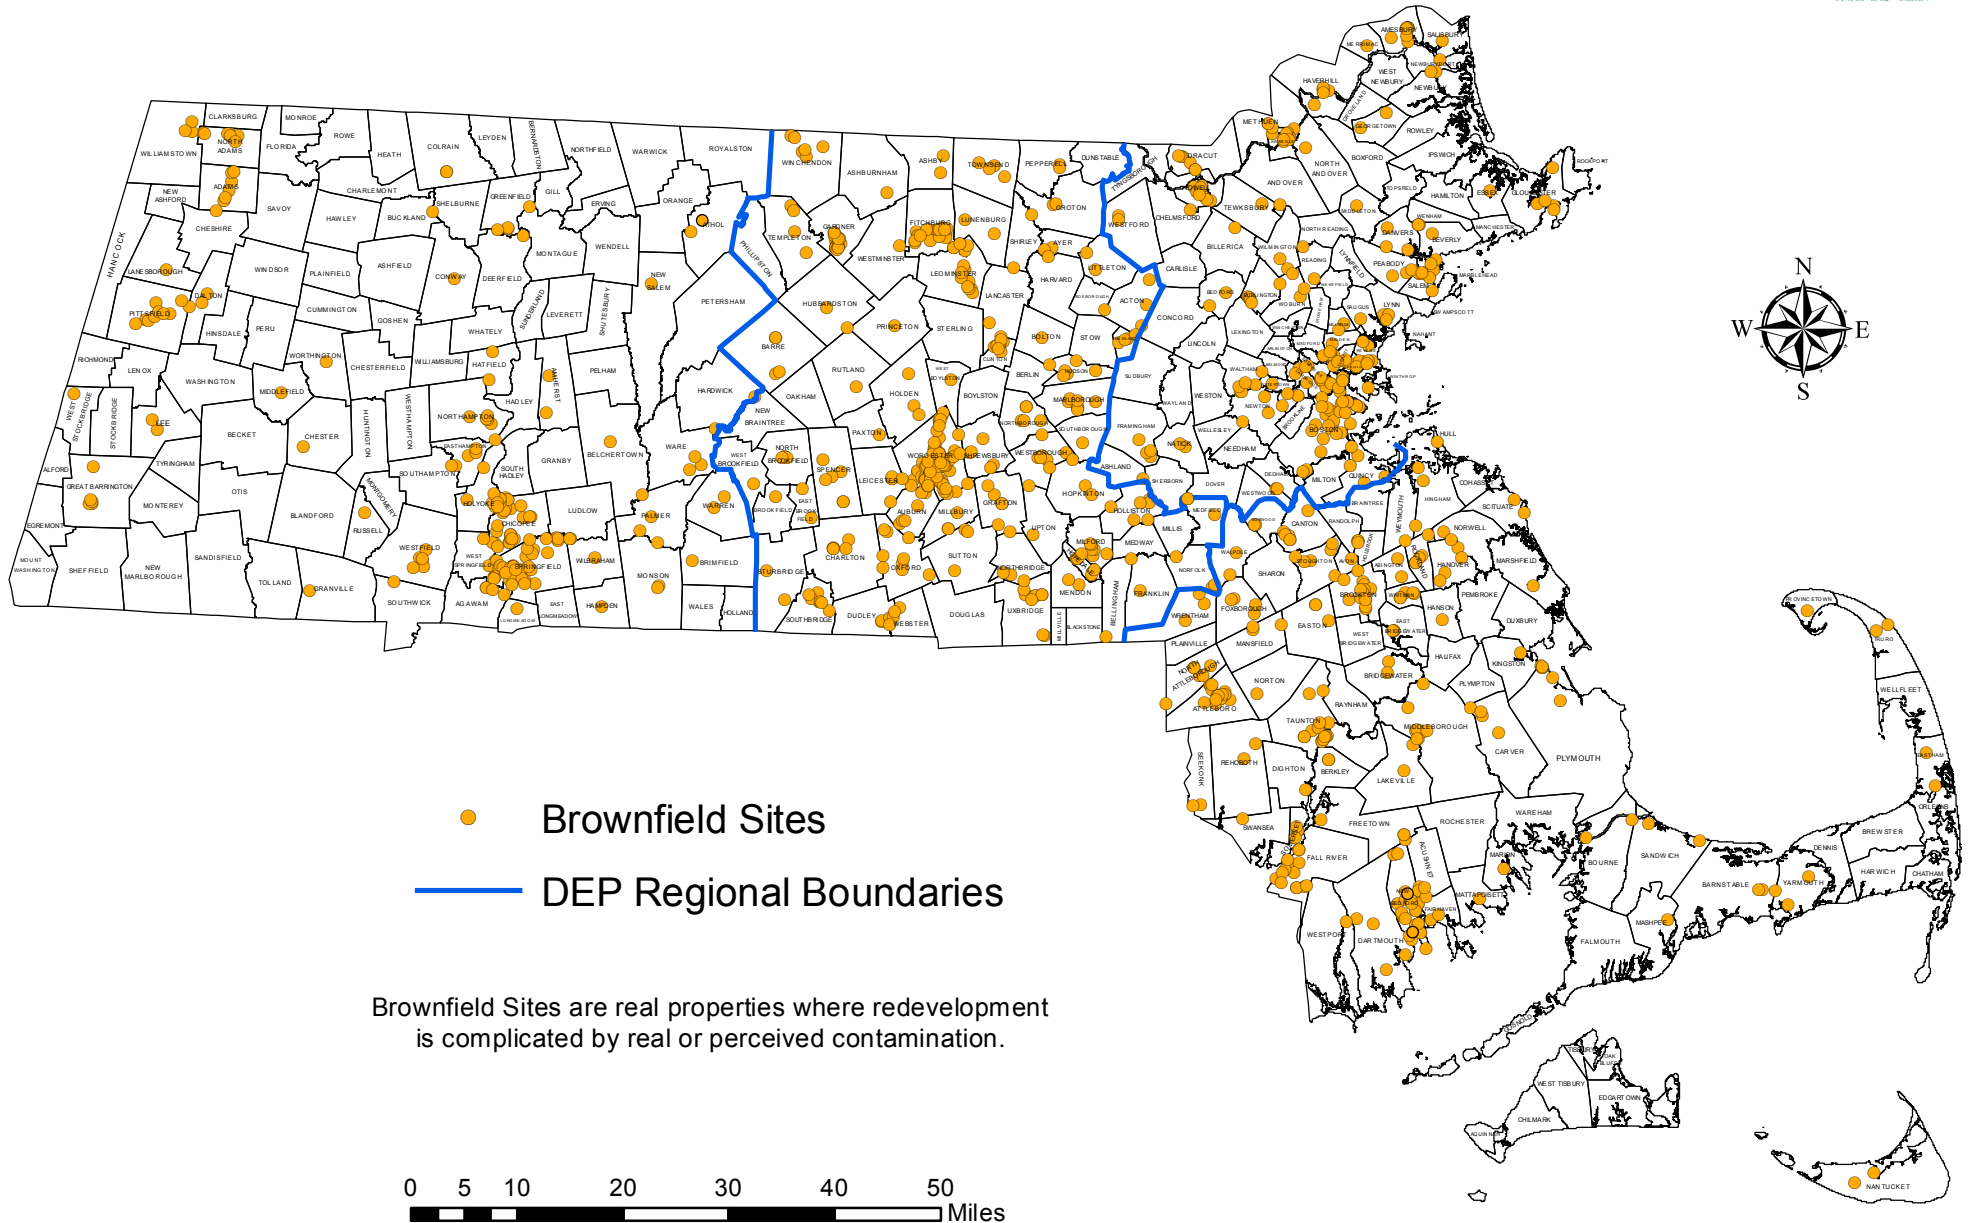

Brownfield Sites

Massachusetts Department of Environmental Protection

As of October 2014