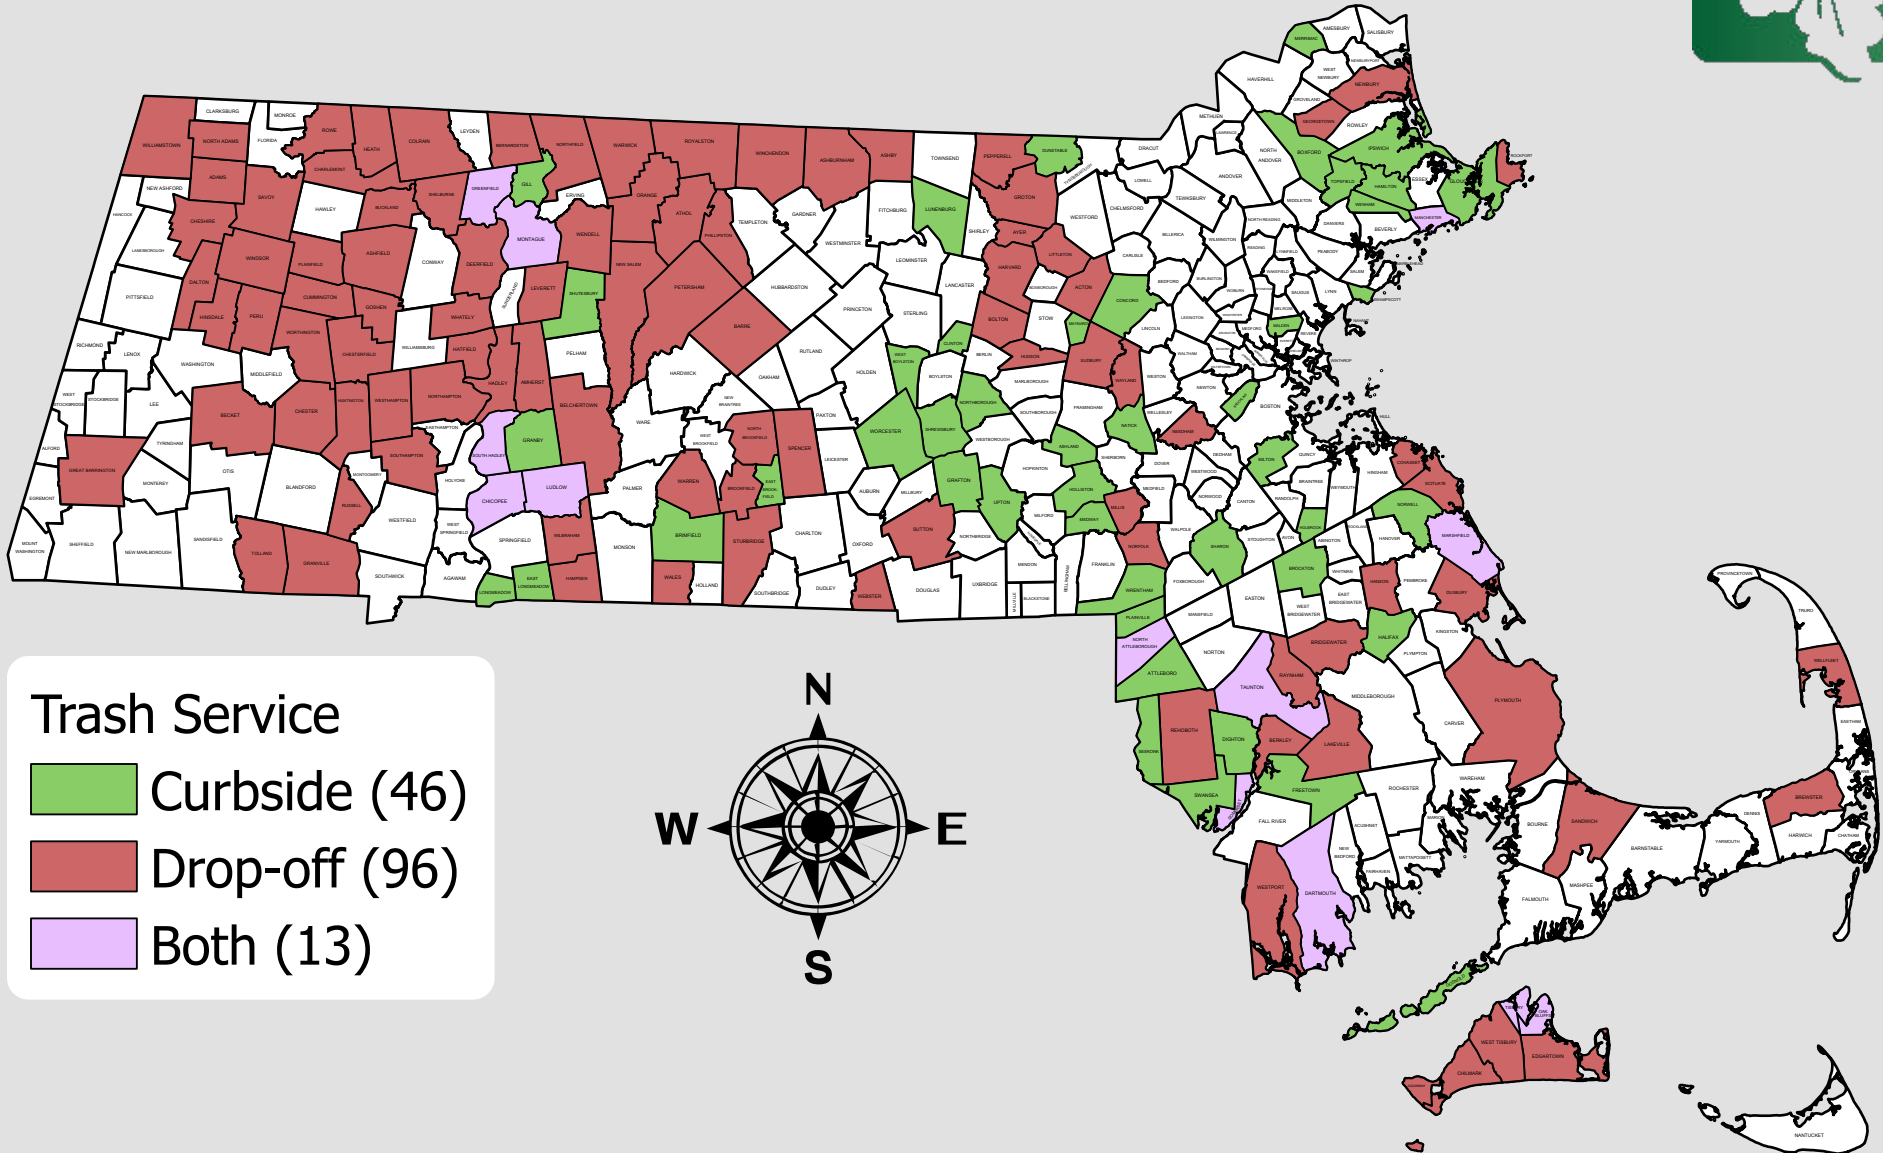

# PAYT/SMART Communities

## (Pay-As-You-Throw/Save-Money-And-Reduce-Trash)

**Trash Service**

- Curbside (46)
- Drop-off (96)
- Both (13)

1:1,200,000

DATA SOURCES:  
 - Community Boundaries: ITD/MassGIS  
 - Unit-based Pricing Data: MassDEP BAW, April, 2021  
 Location: W:\BWP\SWM\gis\MUNI\PAYT\PAYT.aprx  
 MassDEP, BAW, J Cook Exported: 4/12/2021 11:43 AM