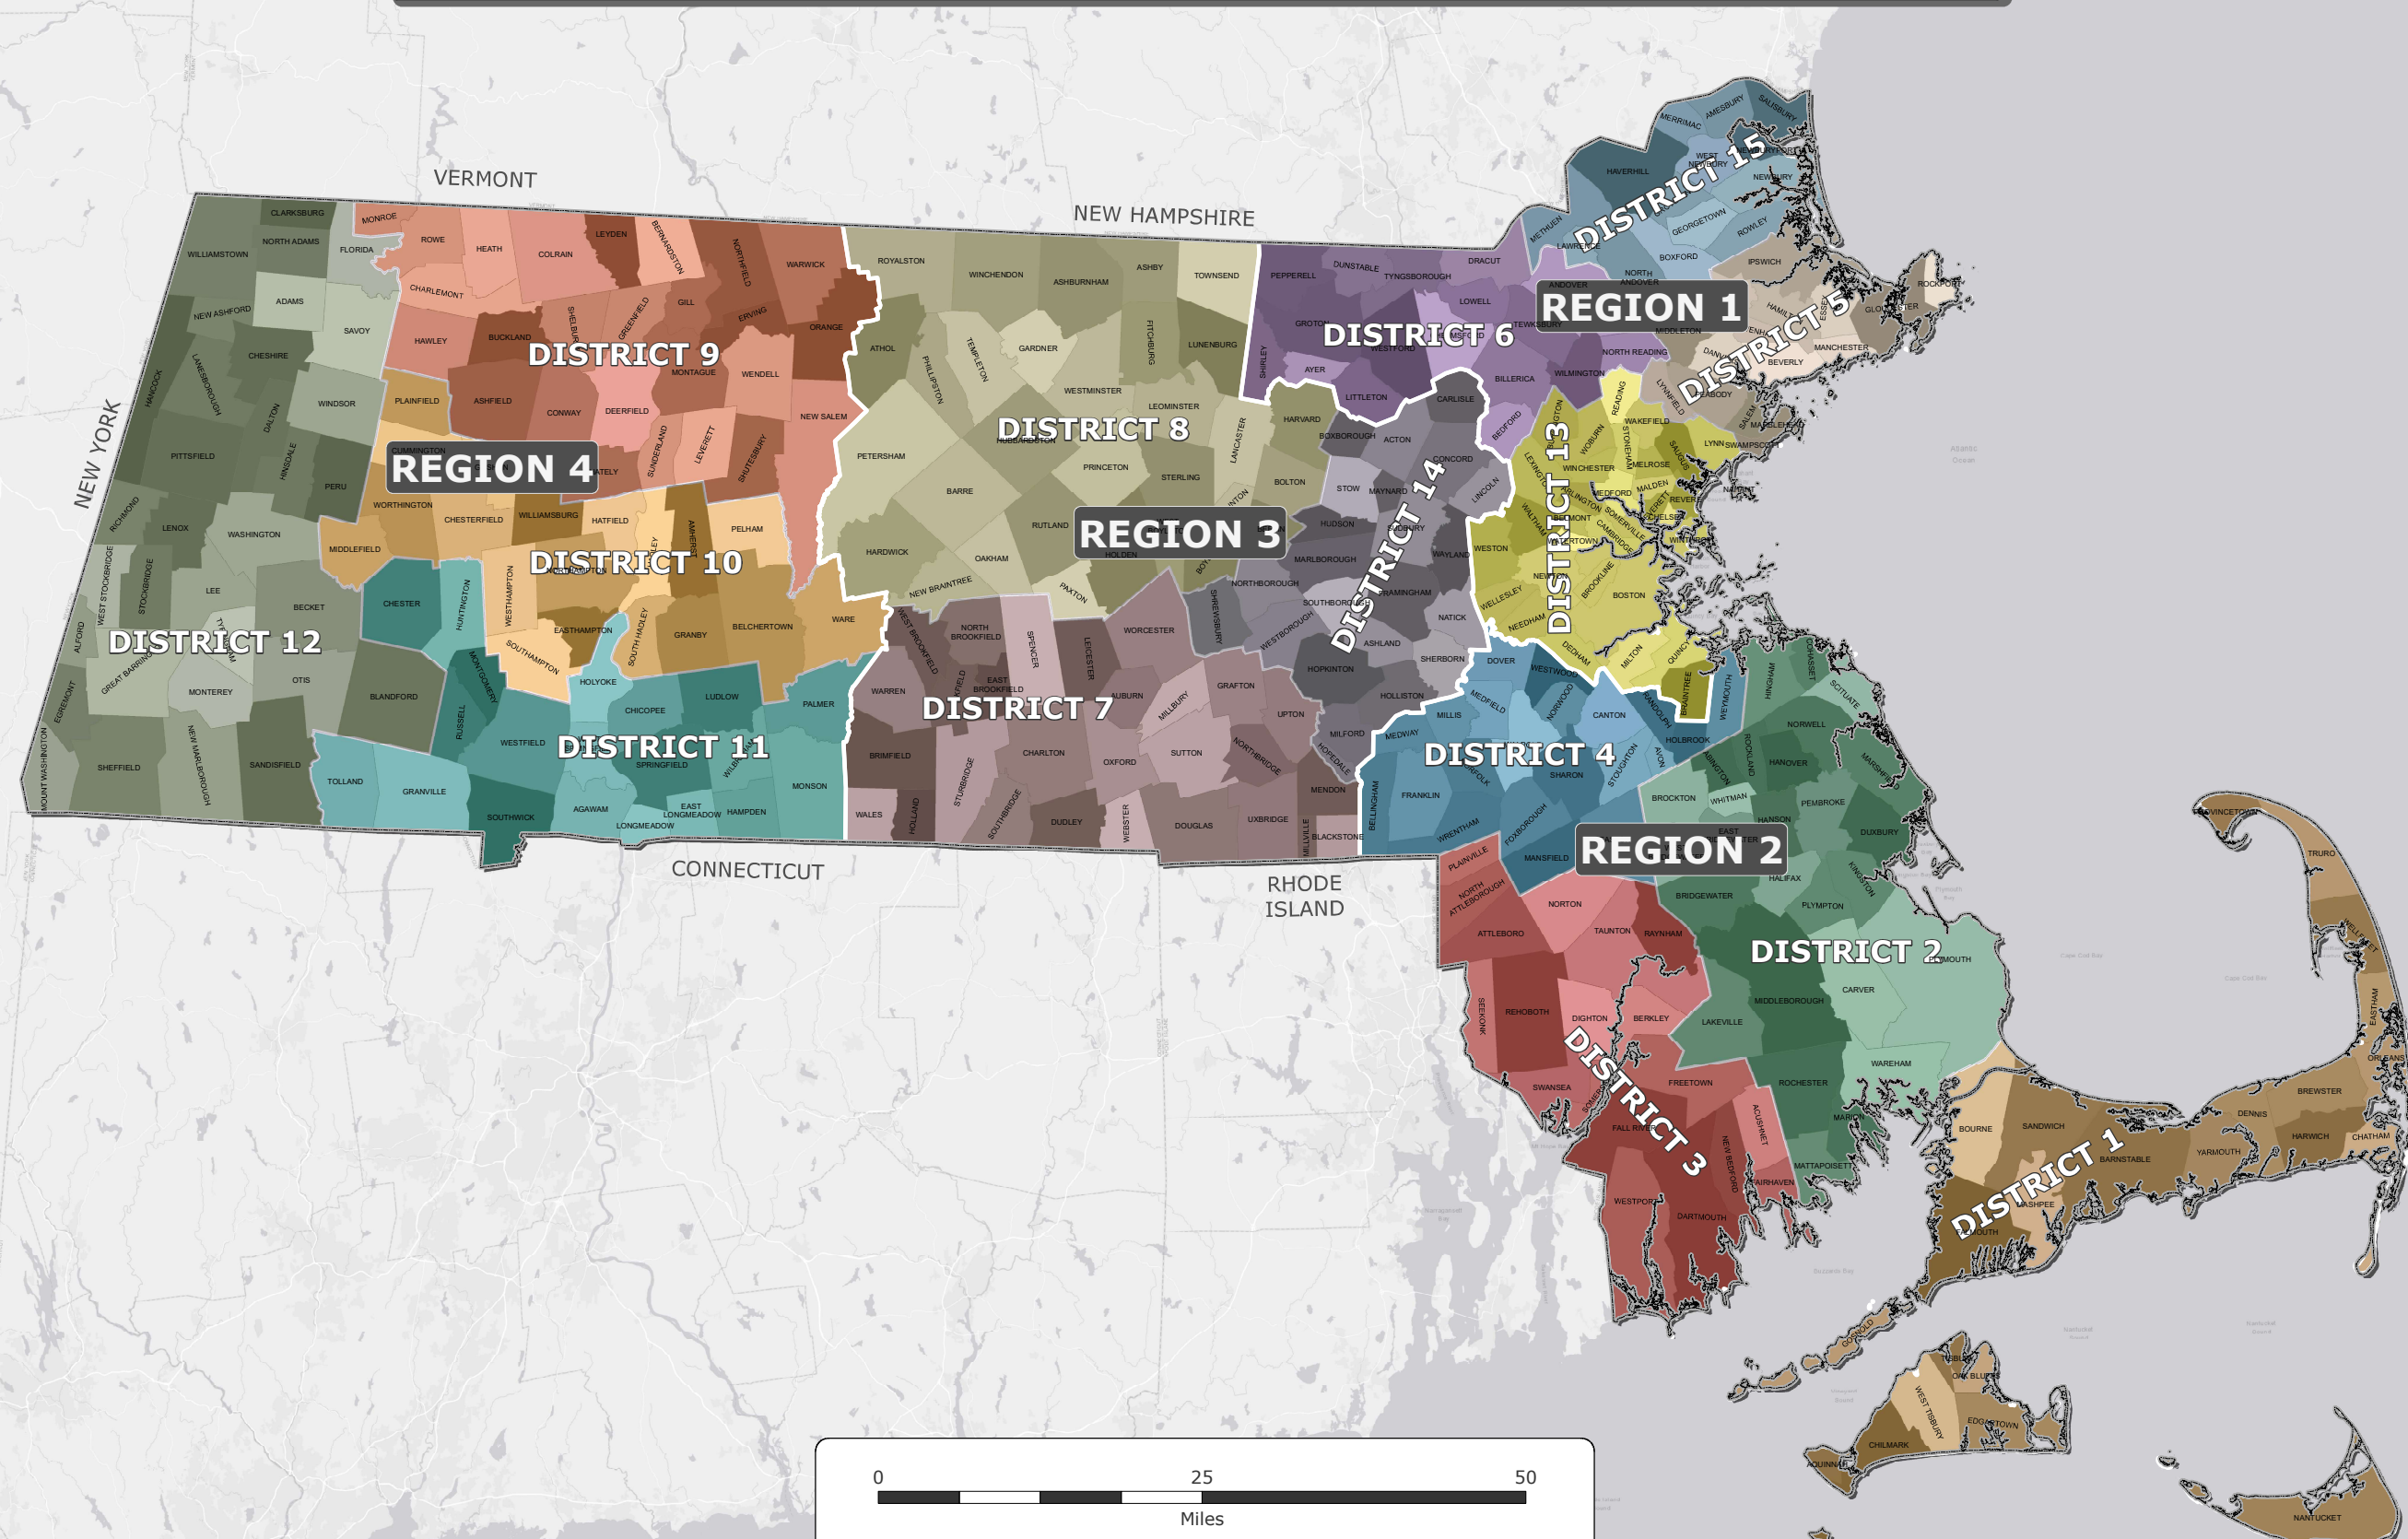

Massachusetts Fire Districts & Regions

1:280,000

NAD1983 State Plane - Massachusetts Mainland FIPS 2001
SOURCE: Massachusetts Emergency Management Agency, MassGIS

May 2025