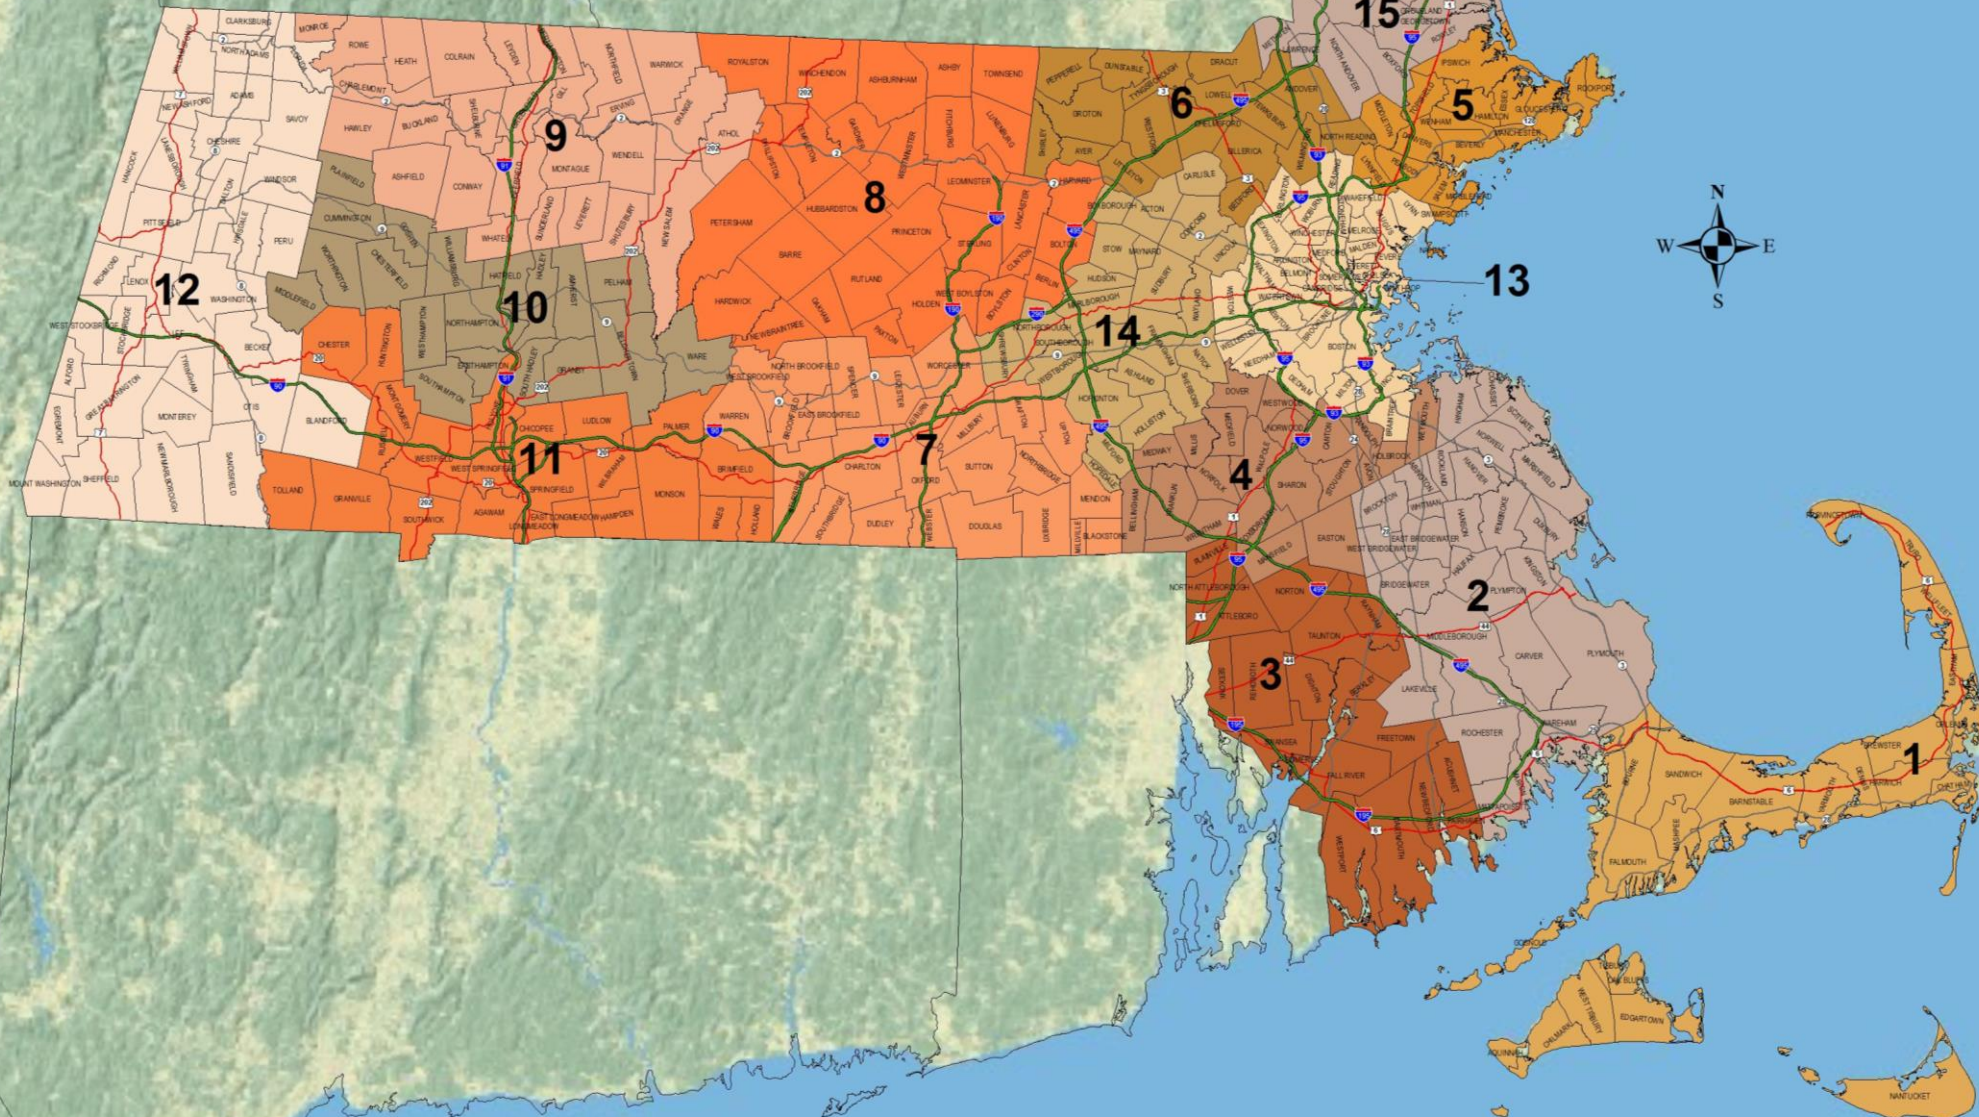

Massachusetts Fire Districts

Massachusetts State Plane 1983 NAD
Scale - 1:389,600
Massachusetts Emergency Management Agency
Source: MassGIS, MEMA October 2008