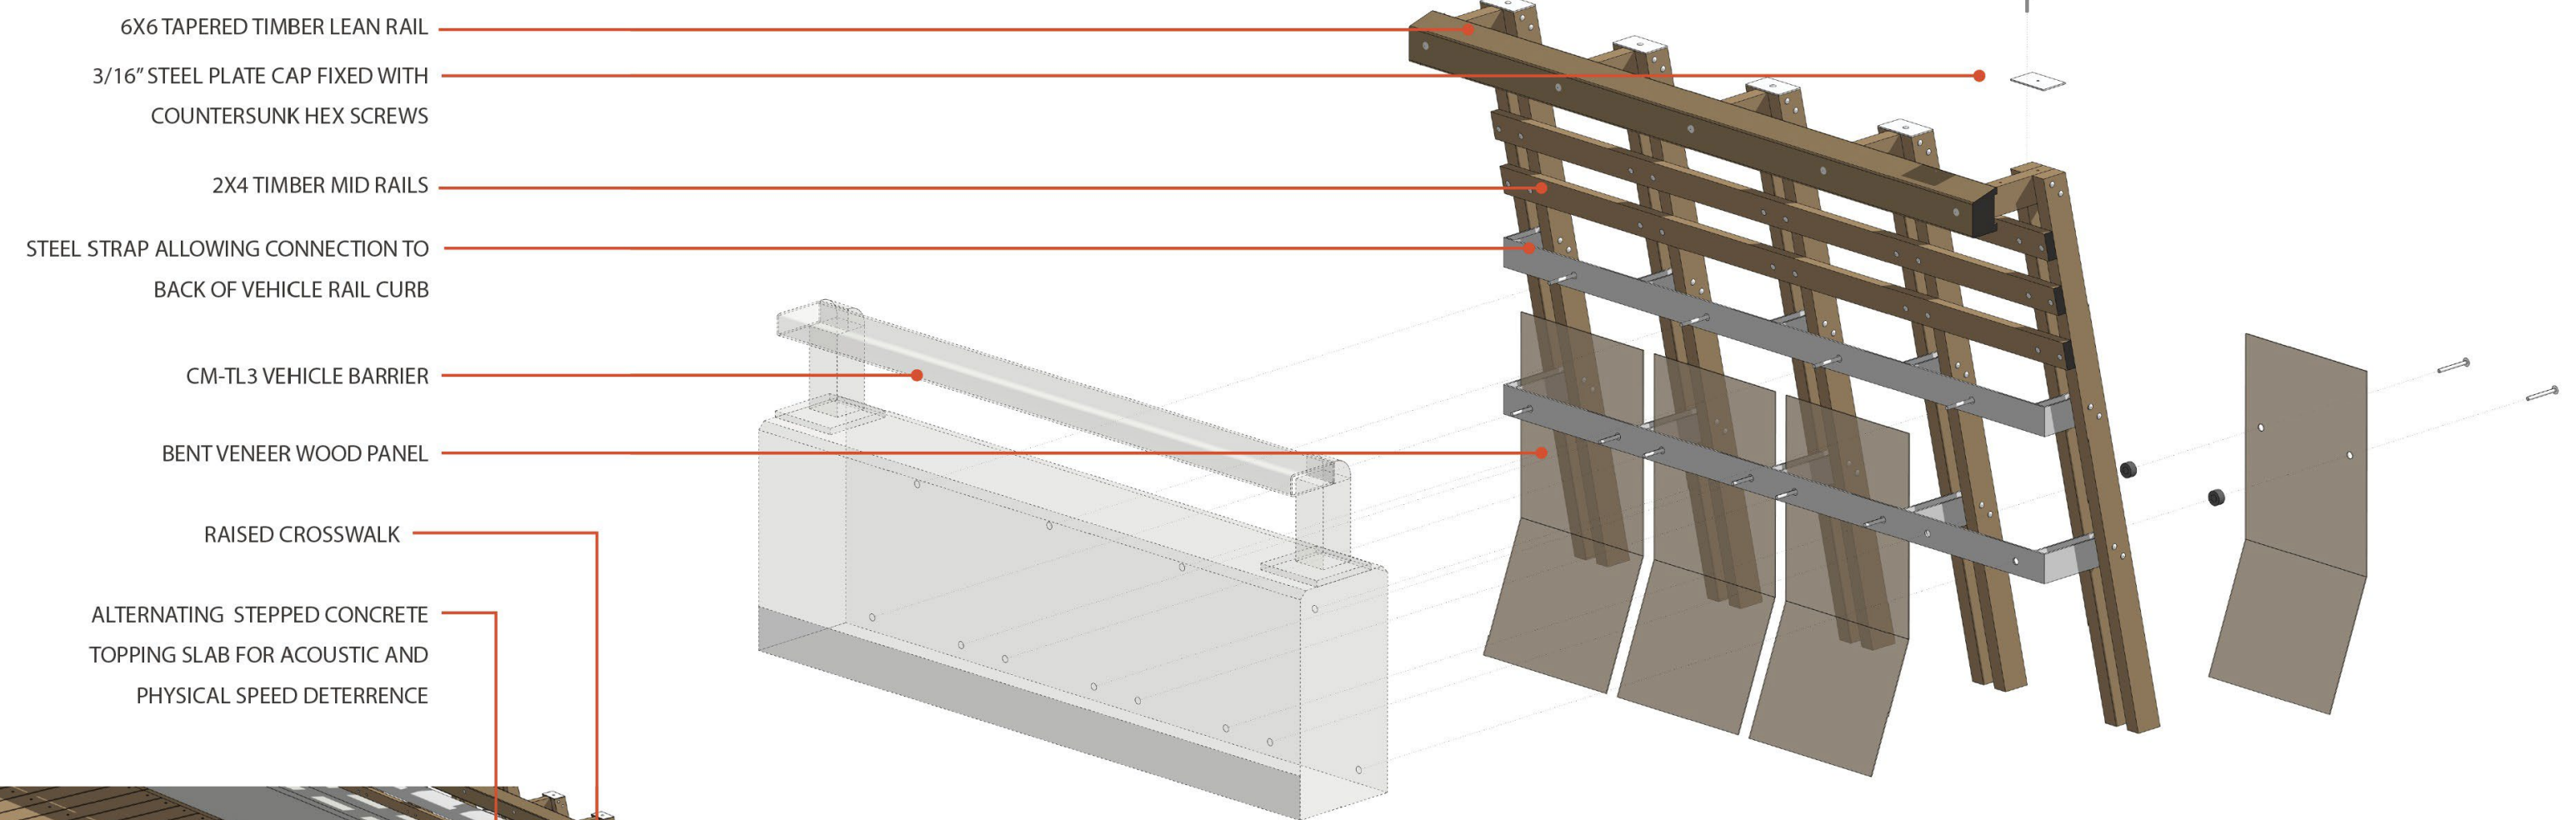

Design Option 1

"Preserving the Heritage"

Design Option 2

"Blending Heritage & Performance"

On the Bridge Experience - Design Concept 1

On the Bridge Experience - Design Concept 2

Design Concept 1

Design Concept Additions: 8'-0" Overlooks

Design Concept Additions: 4'-0" Overlooks

Design Concept Additions: Alternating Overlooks

Site Drone Photos