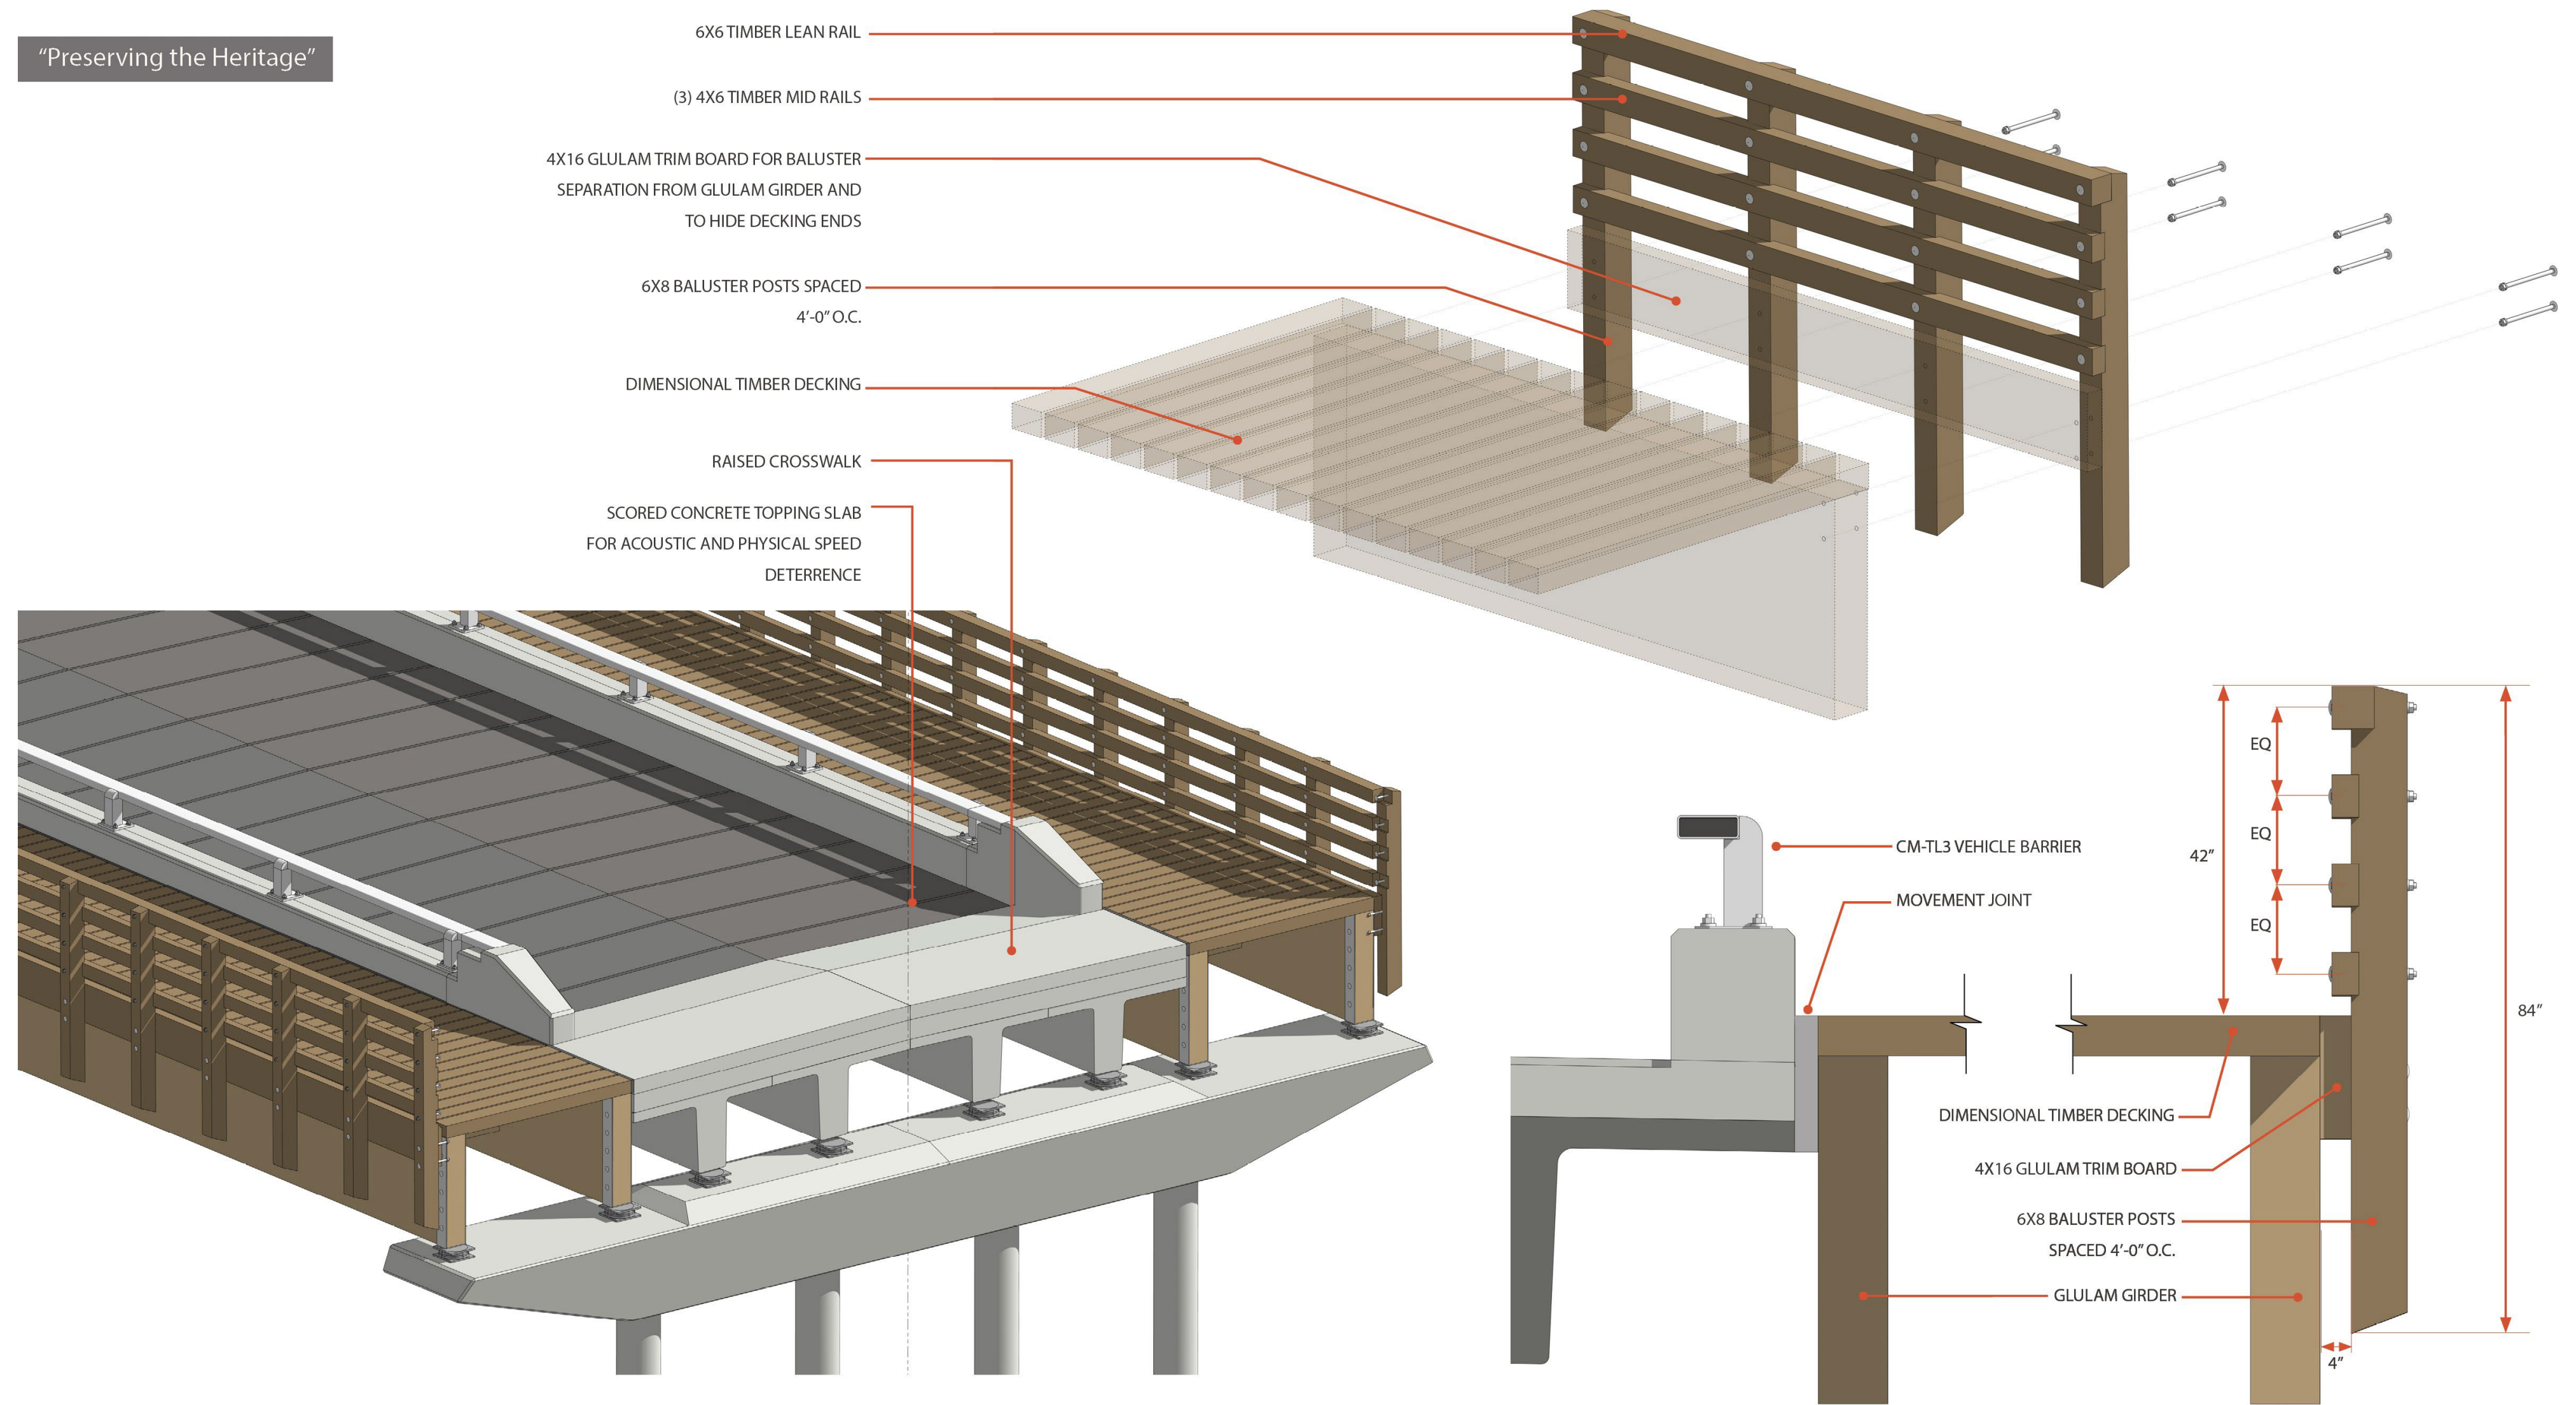

Design Option 1

"Preserving the Heritage"

Design Option 2

"Blending Heritage & Performance"

On the Bridge Experience - Design Concept 1

On the Bridge Experience - Design Concept 2

Design Concept 1

Design Concept Additions: 8'-0" Overlooks

Design Concept Additions: 4'-0" Overlooks

Design Concept Additions: Alternating Overlooks

Site Drone Photos