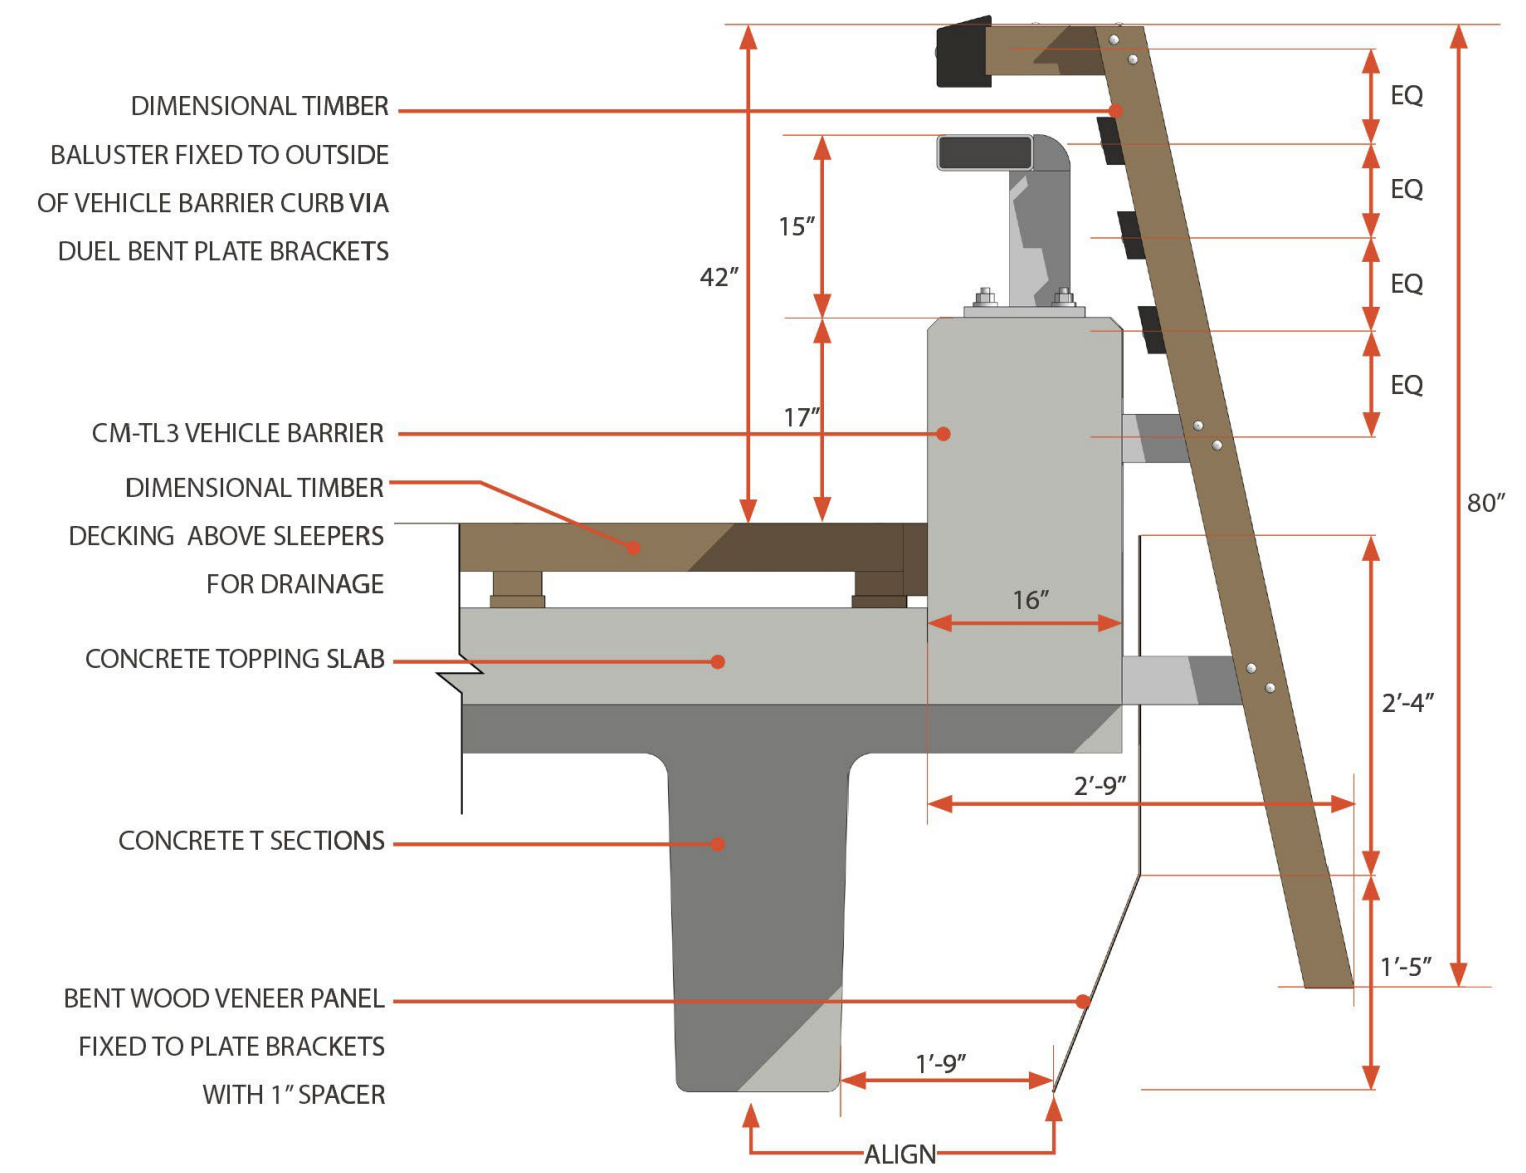

Design Option 1

"Preserving the Heritage"

Design Option 2

"Blending Heritage & Performance"

On the Bridge Experience - Design Concept 1

On the Bridge Experience - Design Concept 2

Design Concept 1

Design Concept Additions: 8'-0" Overlooks

Design Concept Additions: 4'-0" Overlooks

Design Concept Additions: Alternating Overlooks

Site Drone Photos