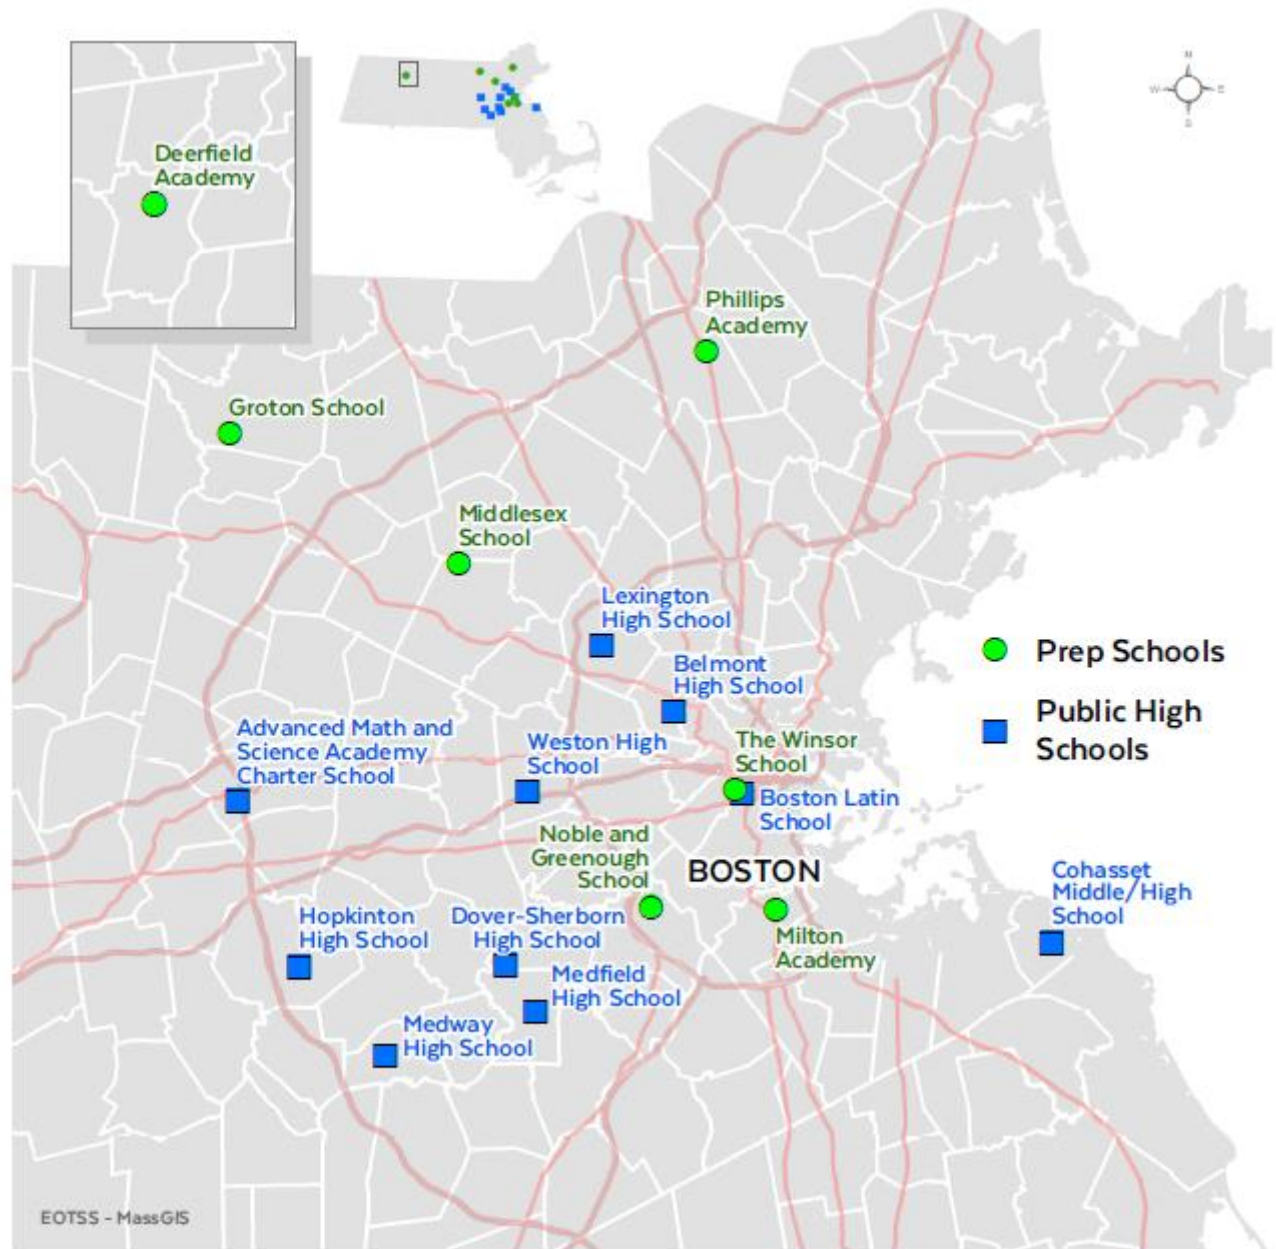

- Innovation Centers by Municipality**
- 1 - 3
 - 21 (Boston)
 - 32 (Cambridge)

- Interstate Highways
- Other Major Highways
- Municipal Boundaries

EOTSS - MassGIS

Talent – cover map

Quality of Life – cover map

Quality of Life – Eastern Mass. Transportation Assets

Quality of Life – Top Prep and High Schools

Quality of Life – NSSC Employees