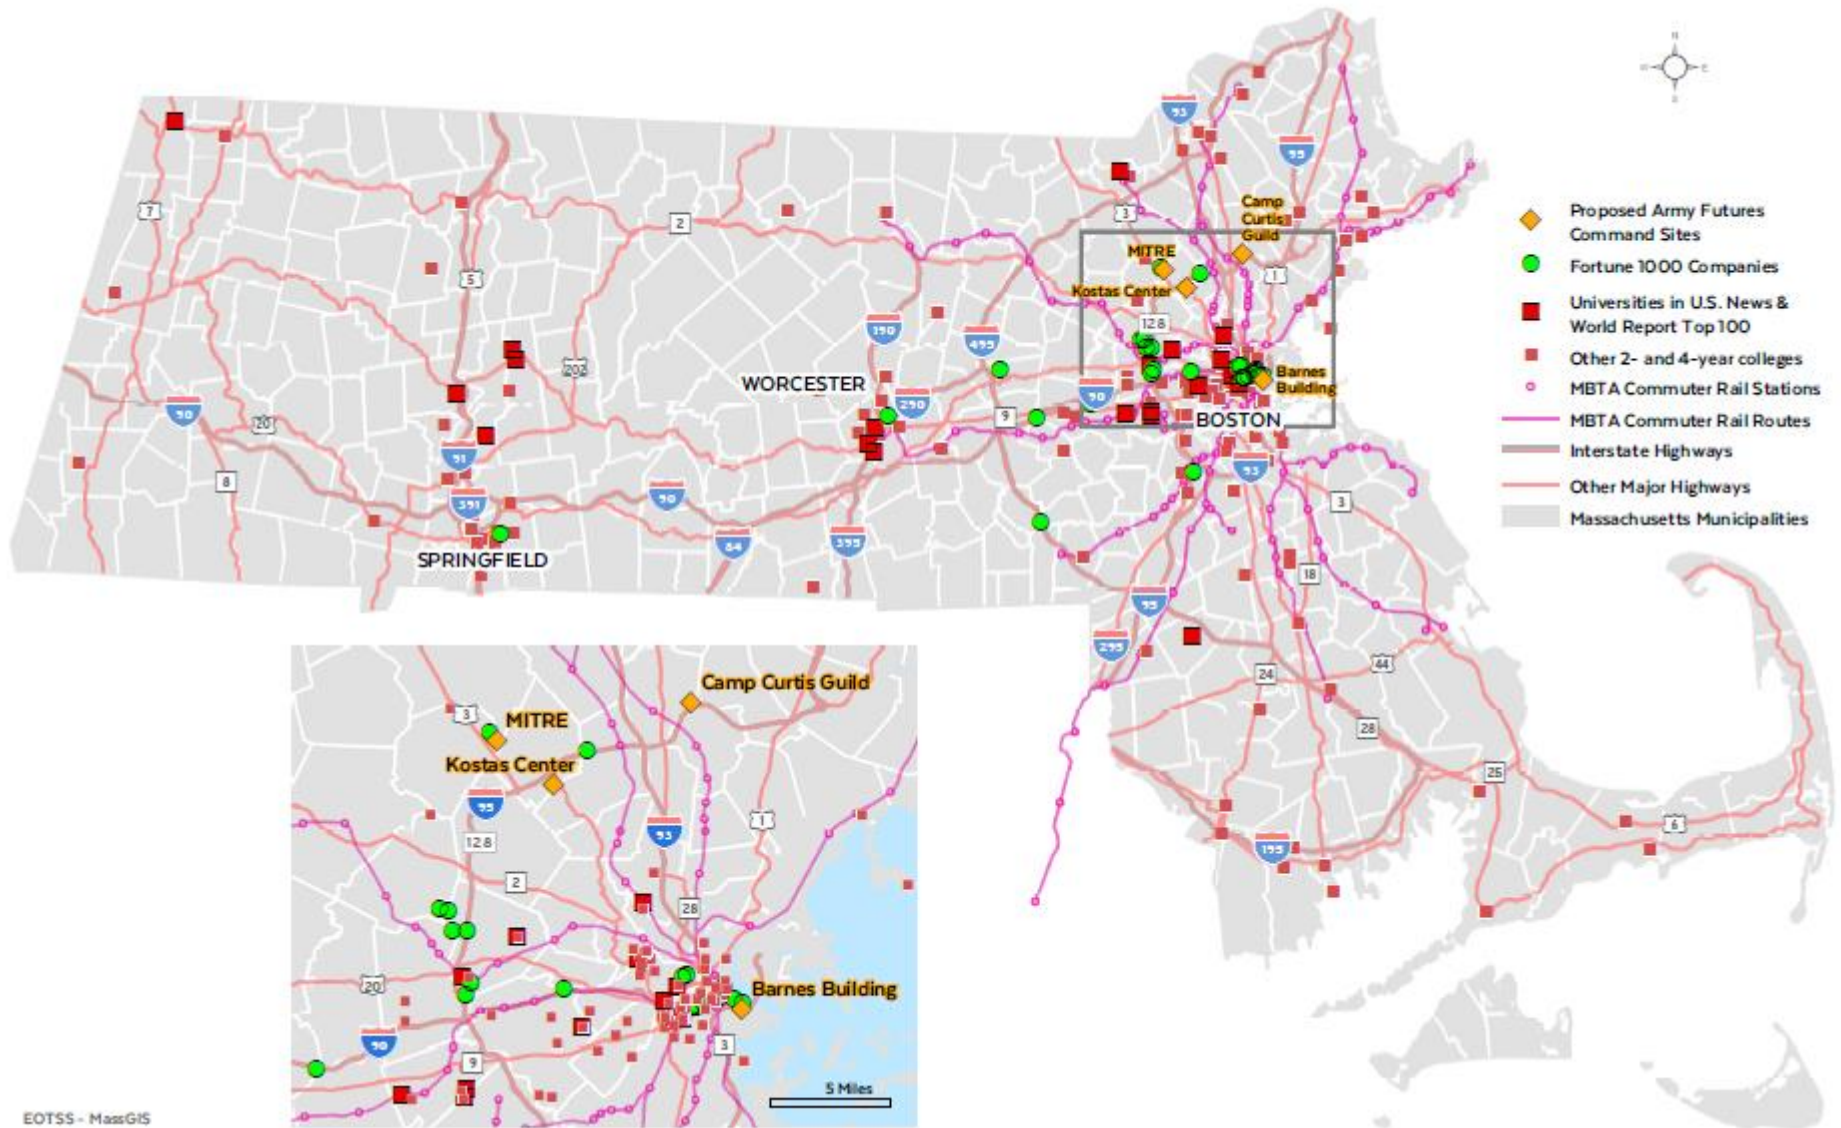

- Innovation Centers by Municipality**
- 1 - 3
 - 21 (Boston)
 - 32 (Cambridge)

- Interstate Highways
- Other Major Highways
- Municipal Boundaries

EOTSS - MassGIS

Talent – cover map

Quality of Life – cover map

Quality of Life – Eastern Mass. Transportation Assets

Quality of Life – Top Prep and High Schools

Quality of Life – NSSC Employees