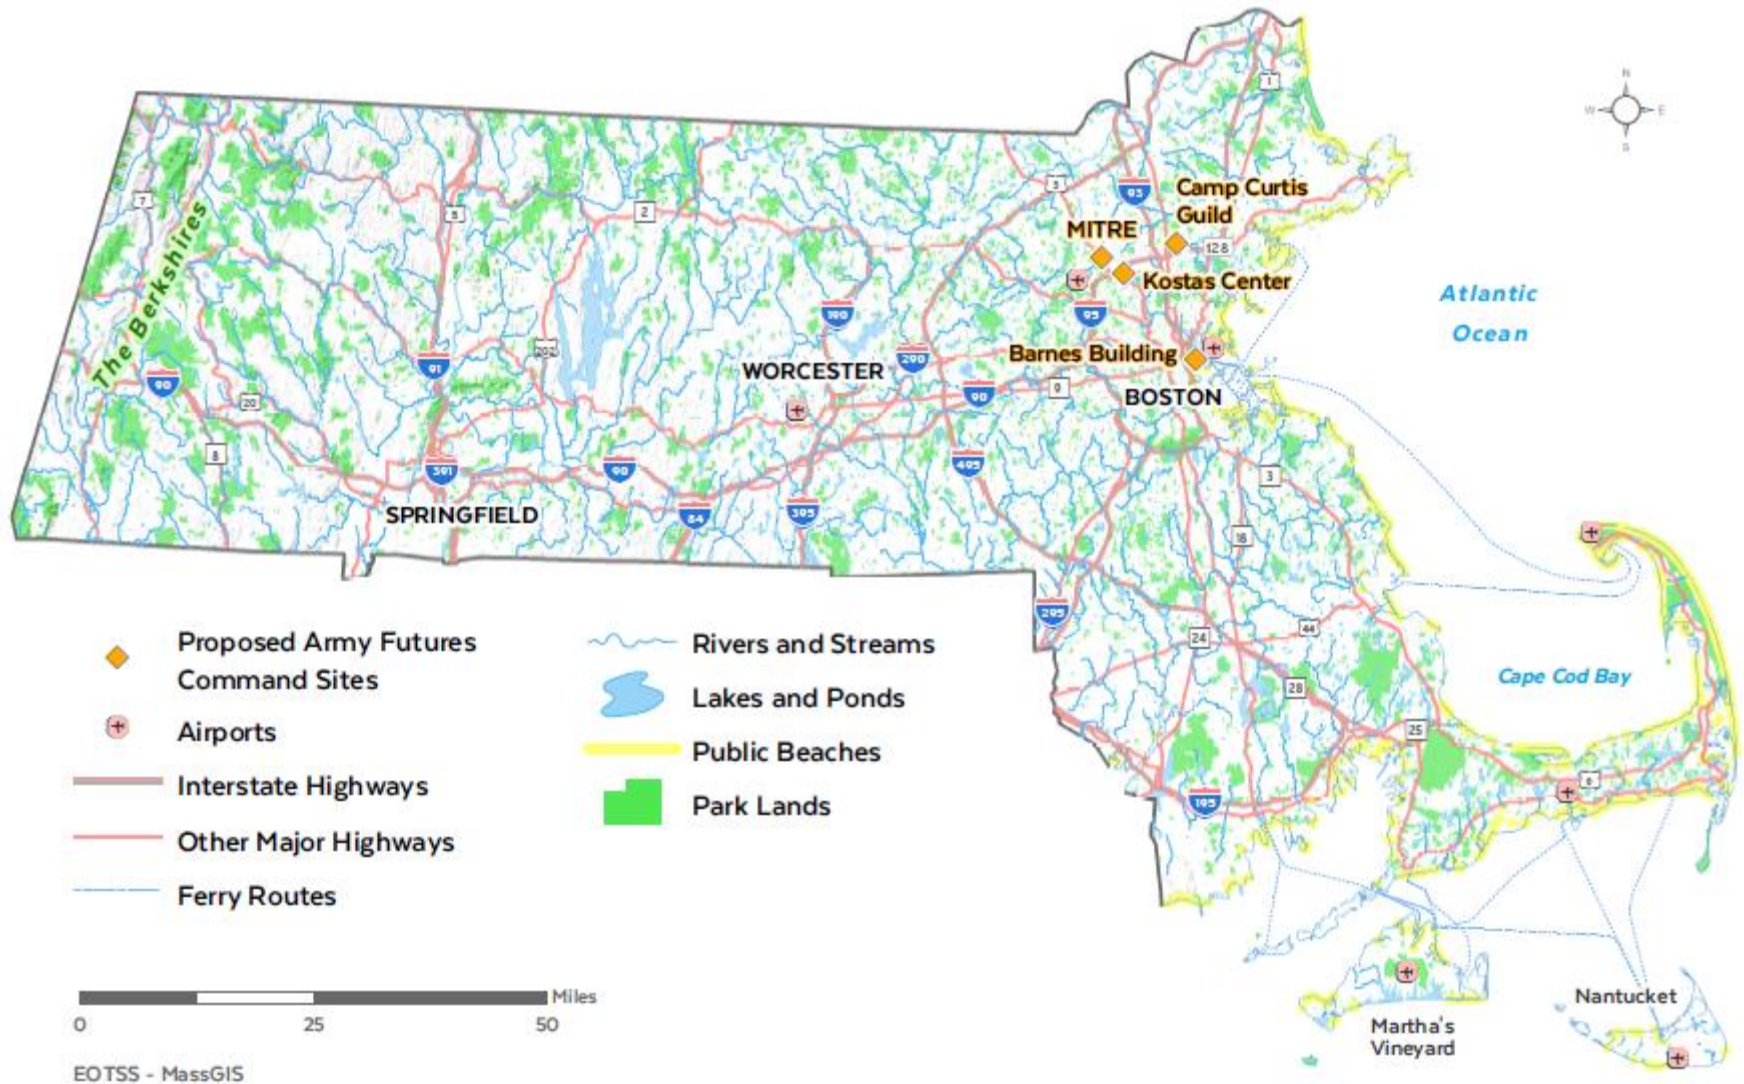

- Innovation Centers by Municipality**
- 1 - 3
 - 21 (Boston)
 - 32 (Cambridge)

- Interstate Highways
- Other Major Highways
- Municipal Boundaries

EOTSS - MassGIS

Talent – cover map

Quality of Life – cover map

Quality of Life – Eastern Mass. Transportation Assets

Quality of Life – Top Prep and High Schools

Quality of Life – NSSC Employees