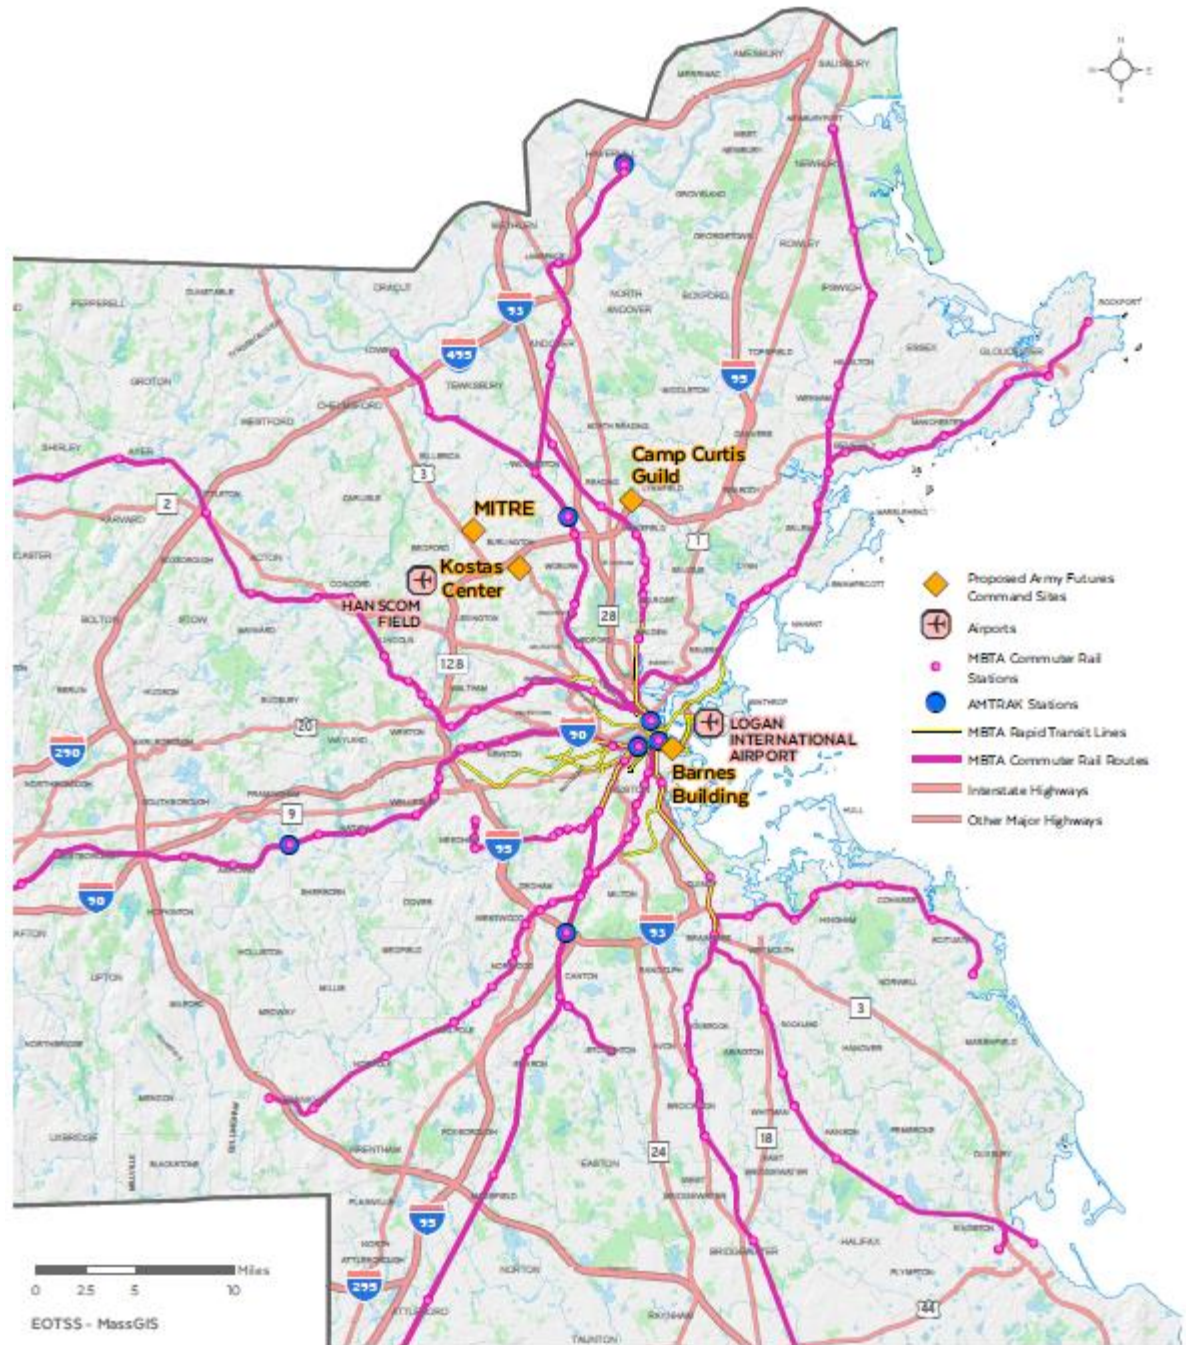

- Innovation Centers by Municipality**
- 1 - 3
 - 21 (Boston)
 - 32 (Cambridge)

- Interstate Highways
- Other Major Highways
- Municipal Boundaries

EOTSS - MassGIS

Talent – cover map

Quality of Life – cover map

Quality of Life – Eastern Mass. Transportation Assets

Quality of Life – Top Prep and High Schools

Quality of Life – NSSC Employees