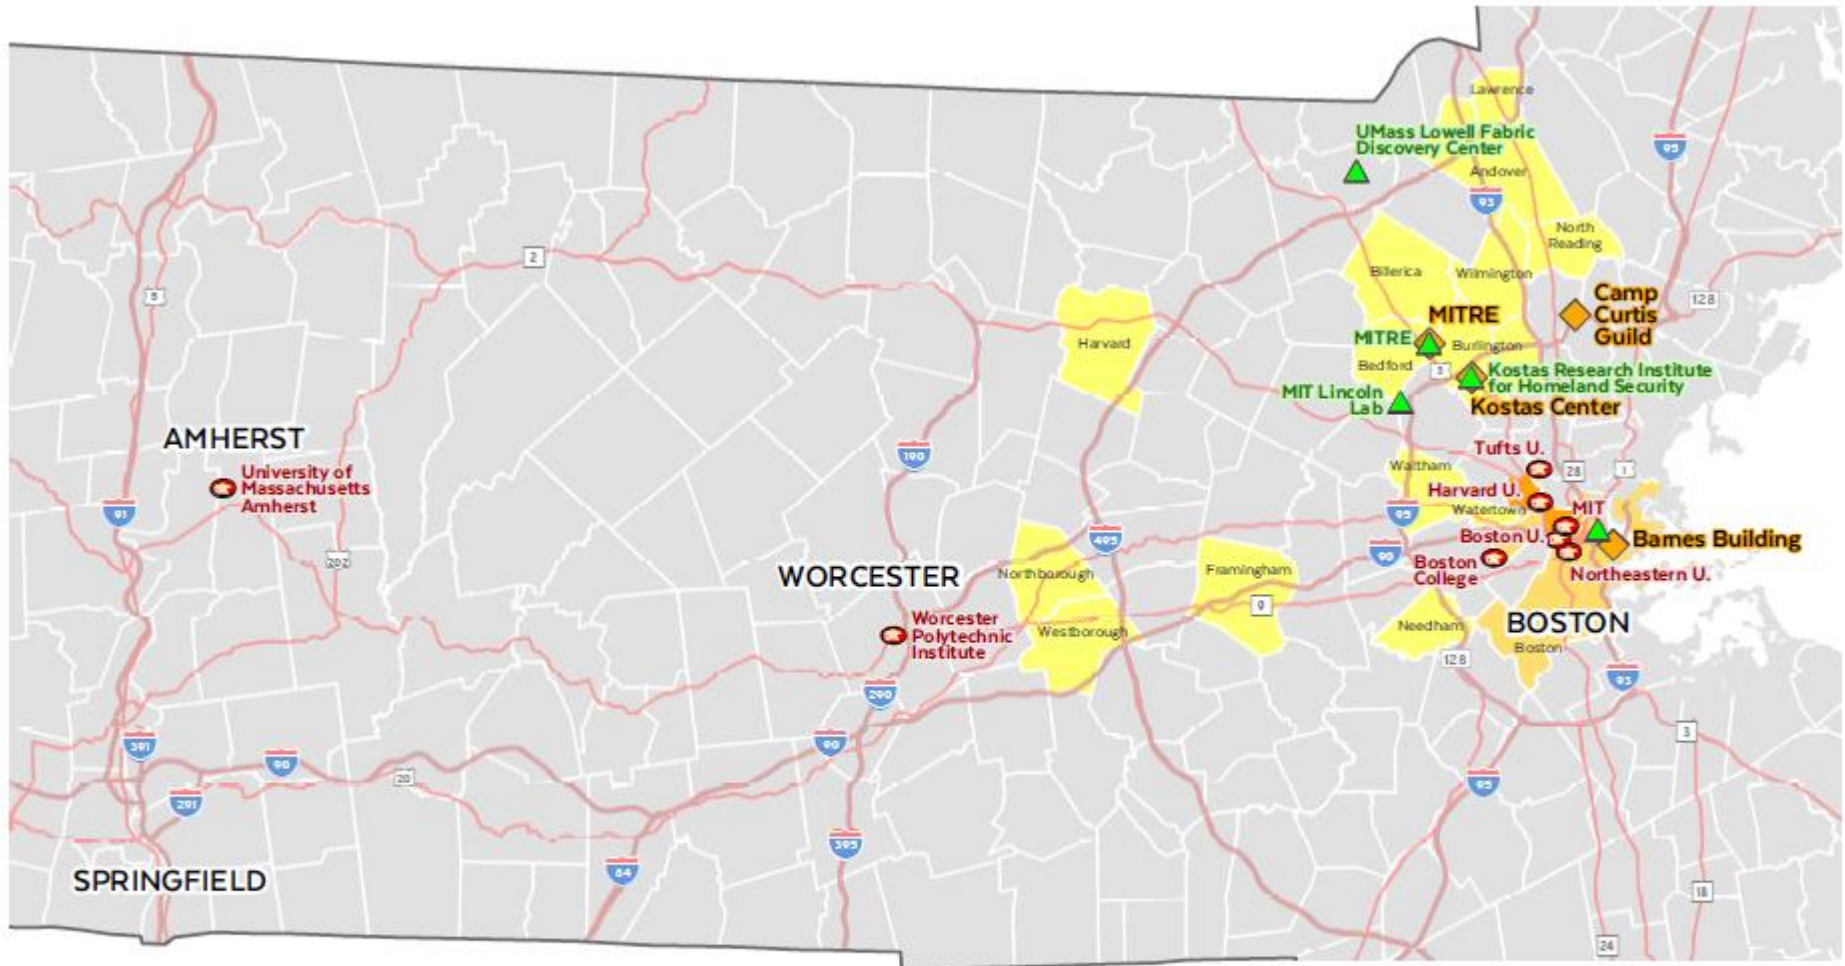

Maps from MassGIS

These are screen shots from PDFs that
were created for the Army Futures
Command Report

5/4/2018

Innovation – cover map

- ◆ Proposed Army Futures Command Sites
- ▲ University Research Centers
- Top 8 Research Universities

- Innovation Centers by Municipality**
- 1 - 3
 - 21 (Boston)
 - 32 (Cambridge)

- Interstate Highways
- Other Major Highways
- Municipal Boundaries

EOTSS - MassGIS

Talent – cover map

Quality of Life – cover map

Quality of Life – Eastern Mass. Transportation Assets

Quality of Life – Top Prep and High Schools

Quality of Life – NSSC Employees