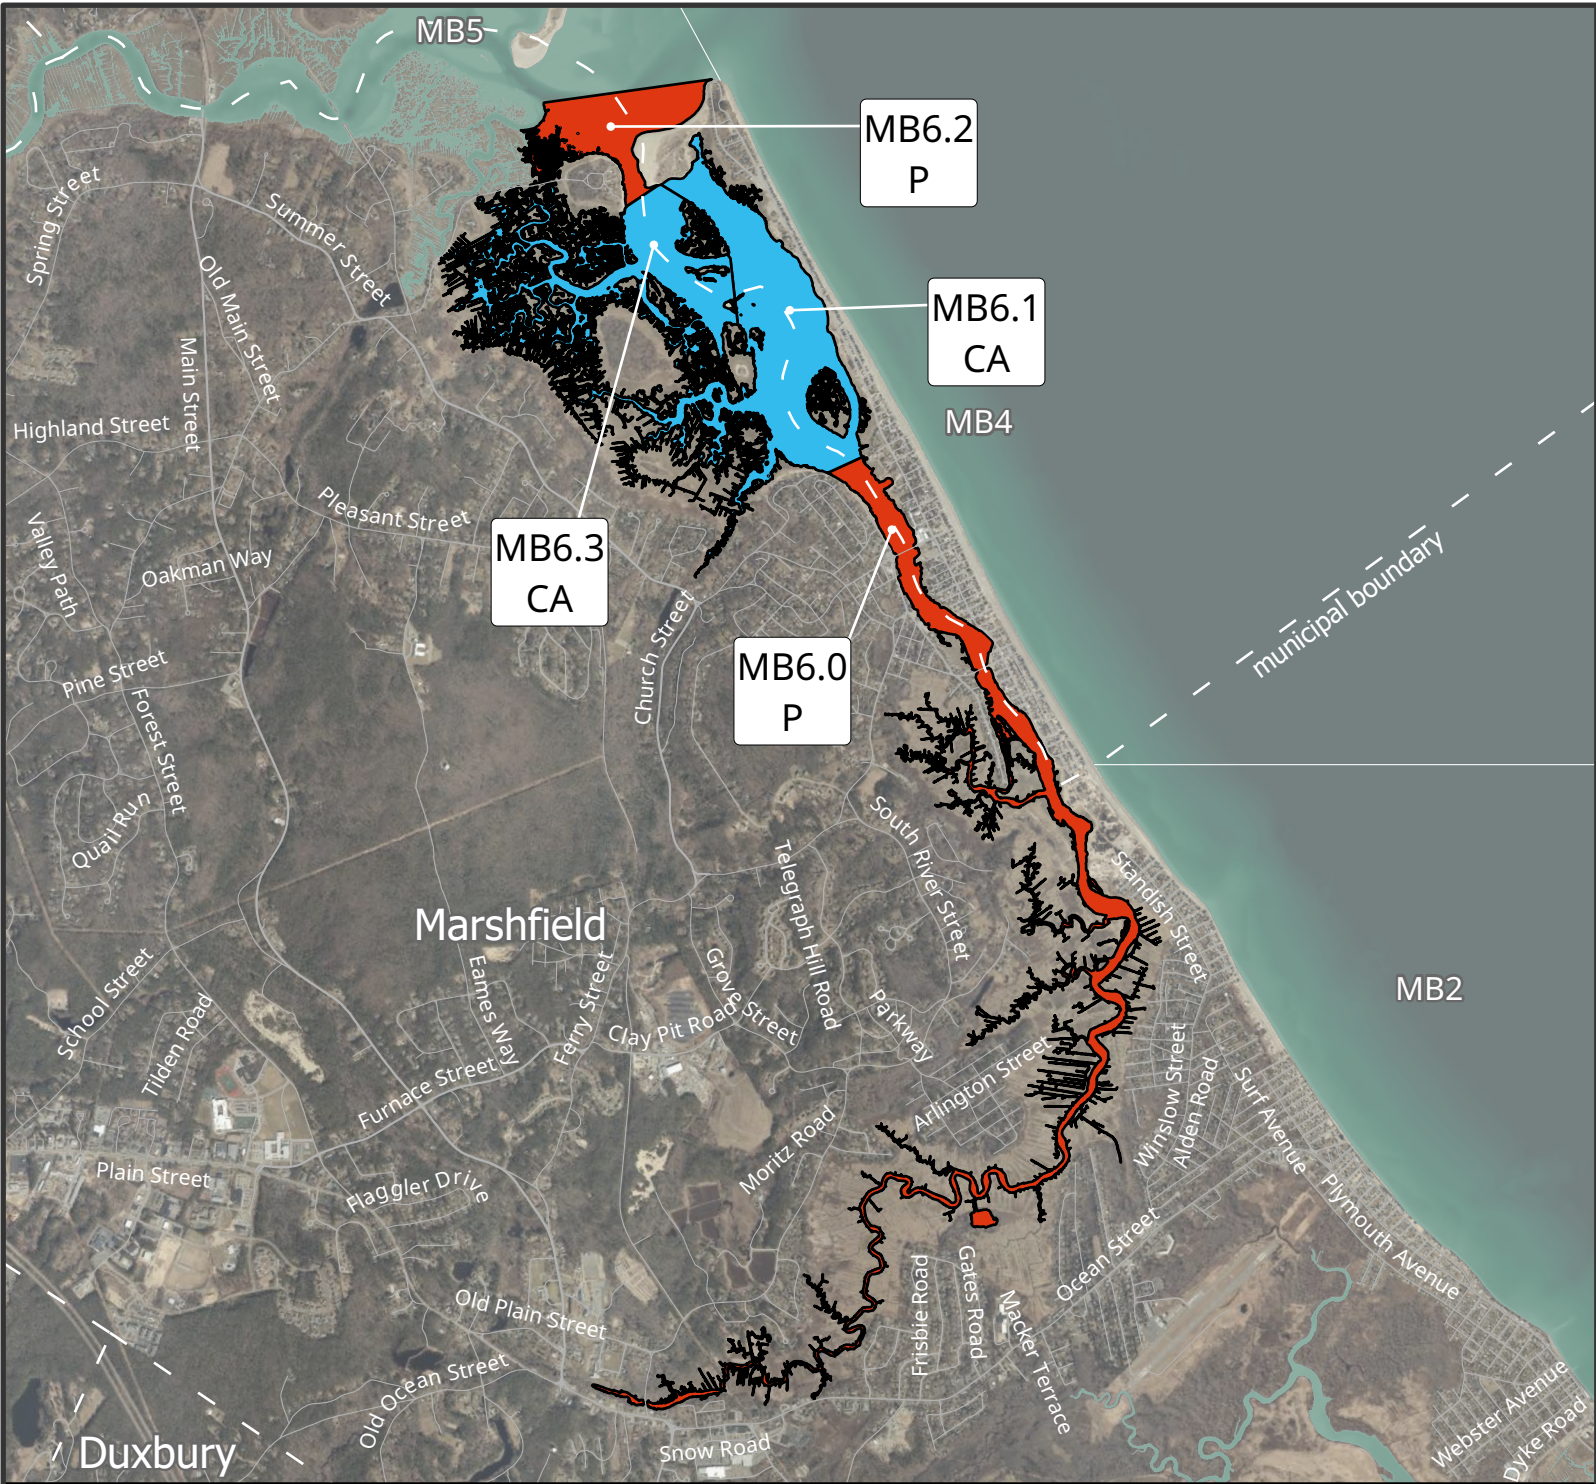

Shellfish Growing Area MB6

South River

Within the municipalities of Marshfield and Scituate.

Massachusetts
Division of Marine Fisheries
Shellfish Sanitation and Management

Area of detail

Shellfish Area Classification

Produced: 4/3/2026

This map is for informational purposes only. Visit [our website](#) for more details.