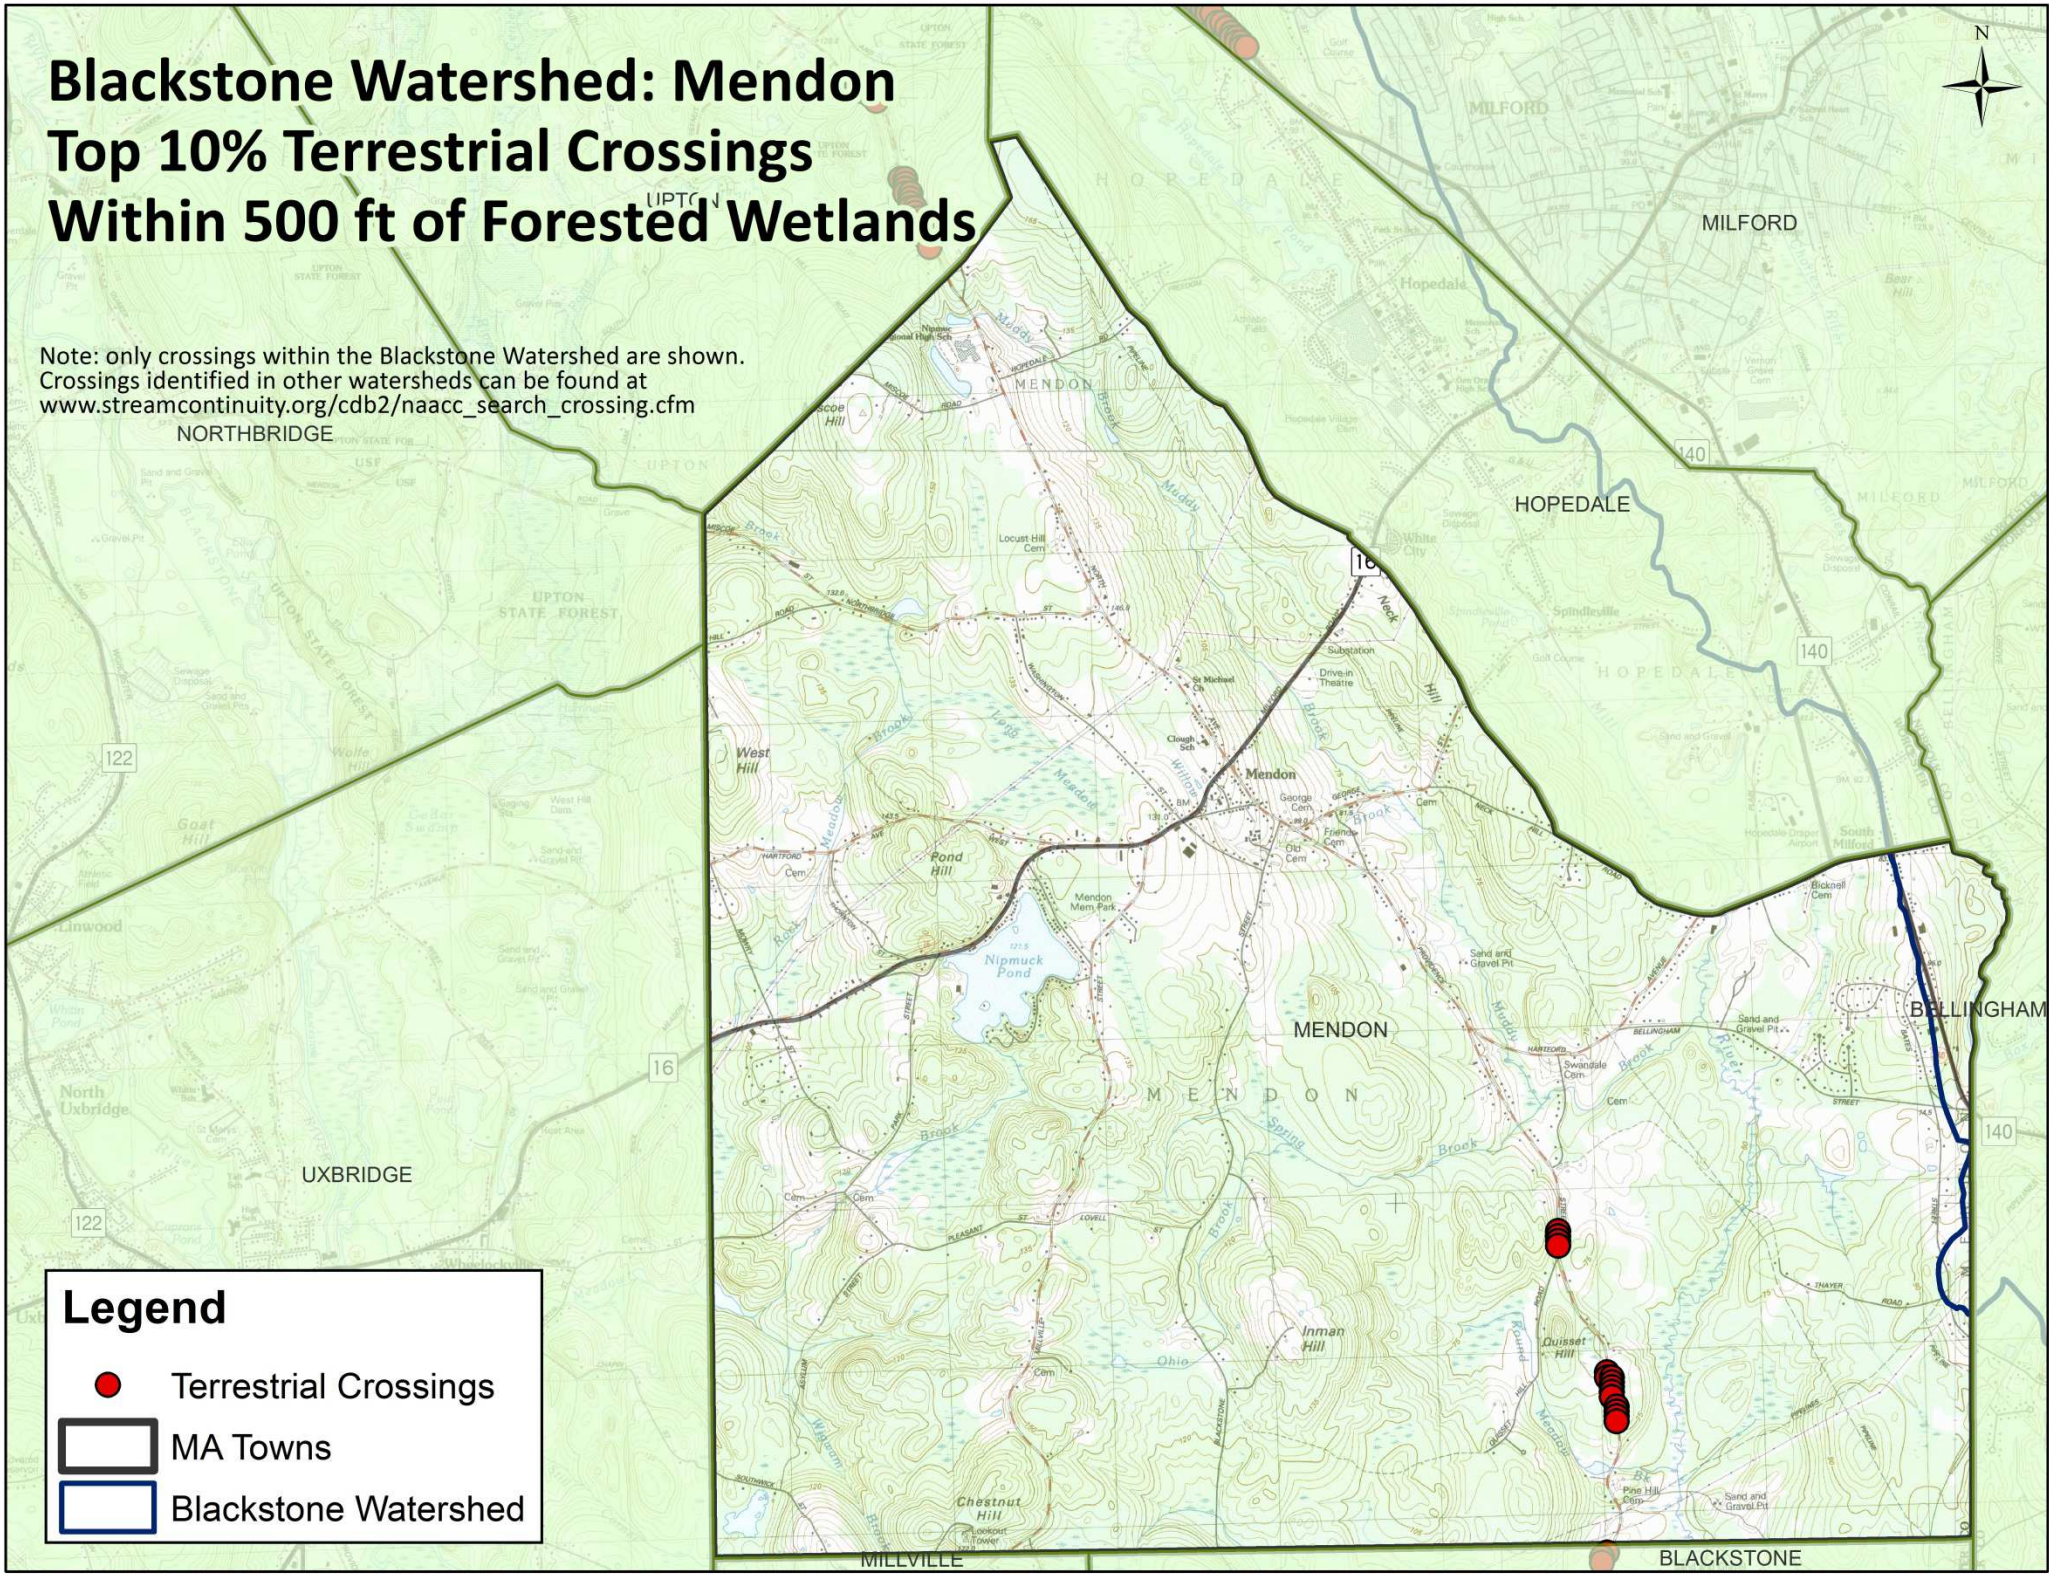

Blackstone Watershed: Mendon Top 10% Terrestrial Crossings Within 500 ft of Forested Wetlands

Note: only crossings within the Blackstone Watershed are shown.
Crossings identified in other watersheds can be found at
www.streamcontinuity.org/cdb2/naacc_search_crossing.cfm

Legend

● Terrestrial Crossings

▭ MA Towns

▭ Blackstone Watershed