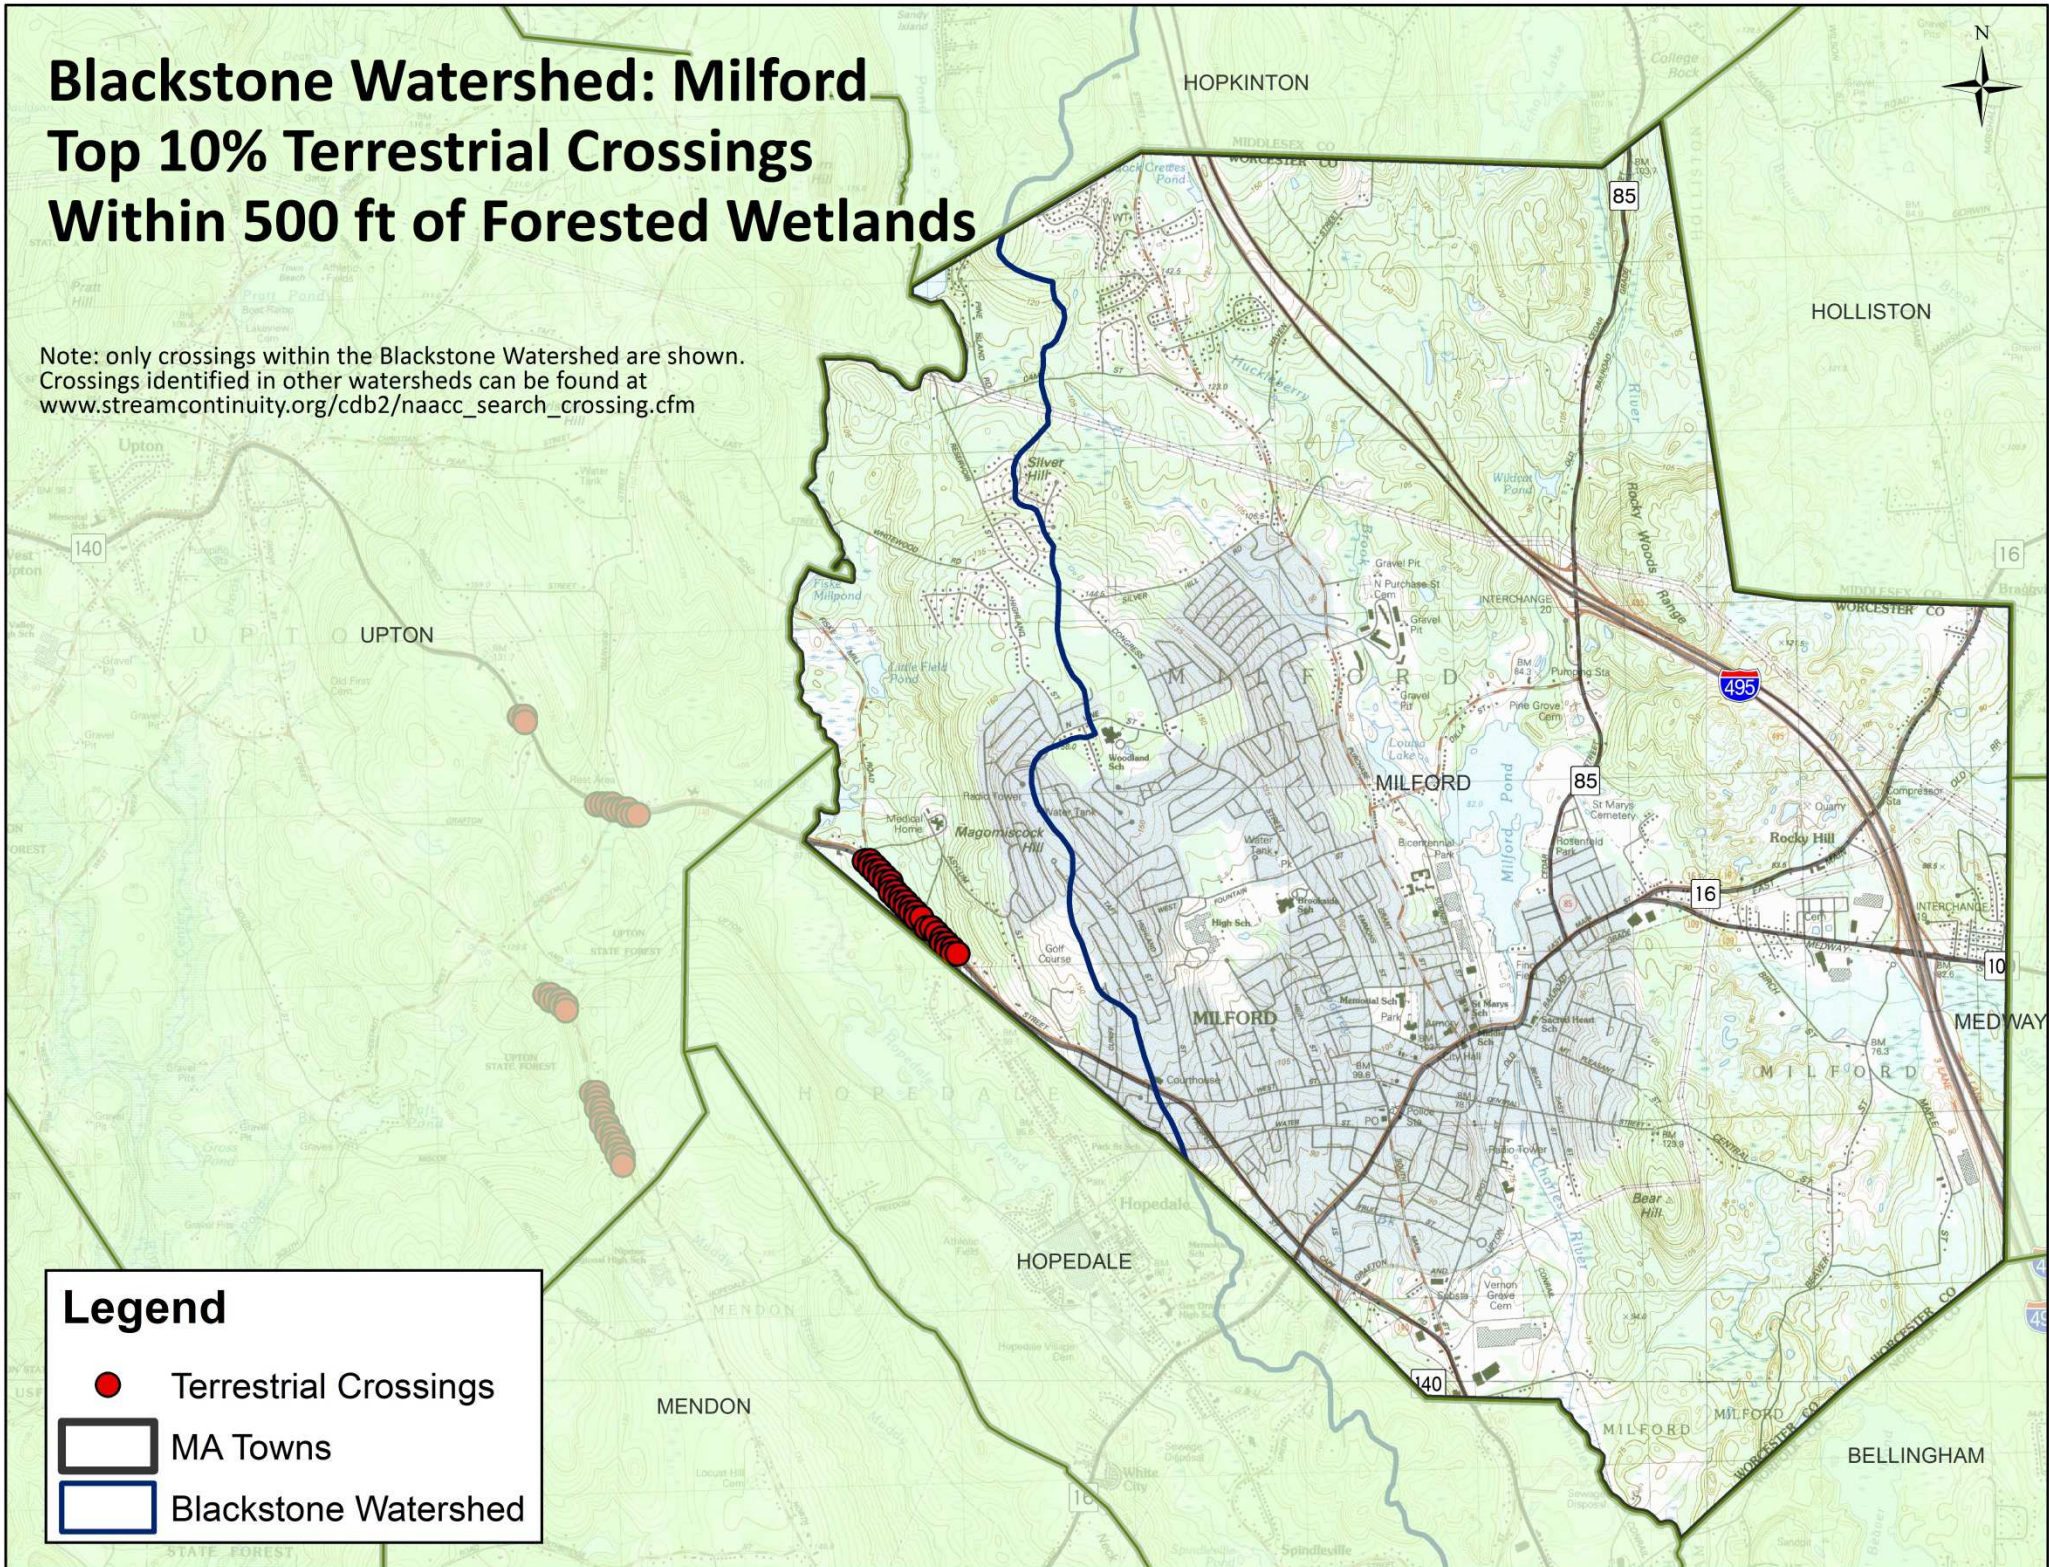

Blackstone Watershed: Milford Top 10% Terrestrial Crossings Within 500 ft of Forested Wetlands

Note: only crossings within the Blackstone Watershed are shown.
Crossings identified in other watersheds can be found at
www.streamcontinuity.org/cdb2/naacc_search_crossing.cfm

Legend

- Terrestrial Crossings
- ▭ MA Towns
- ▭ Blackstone Watershed