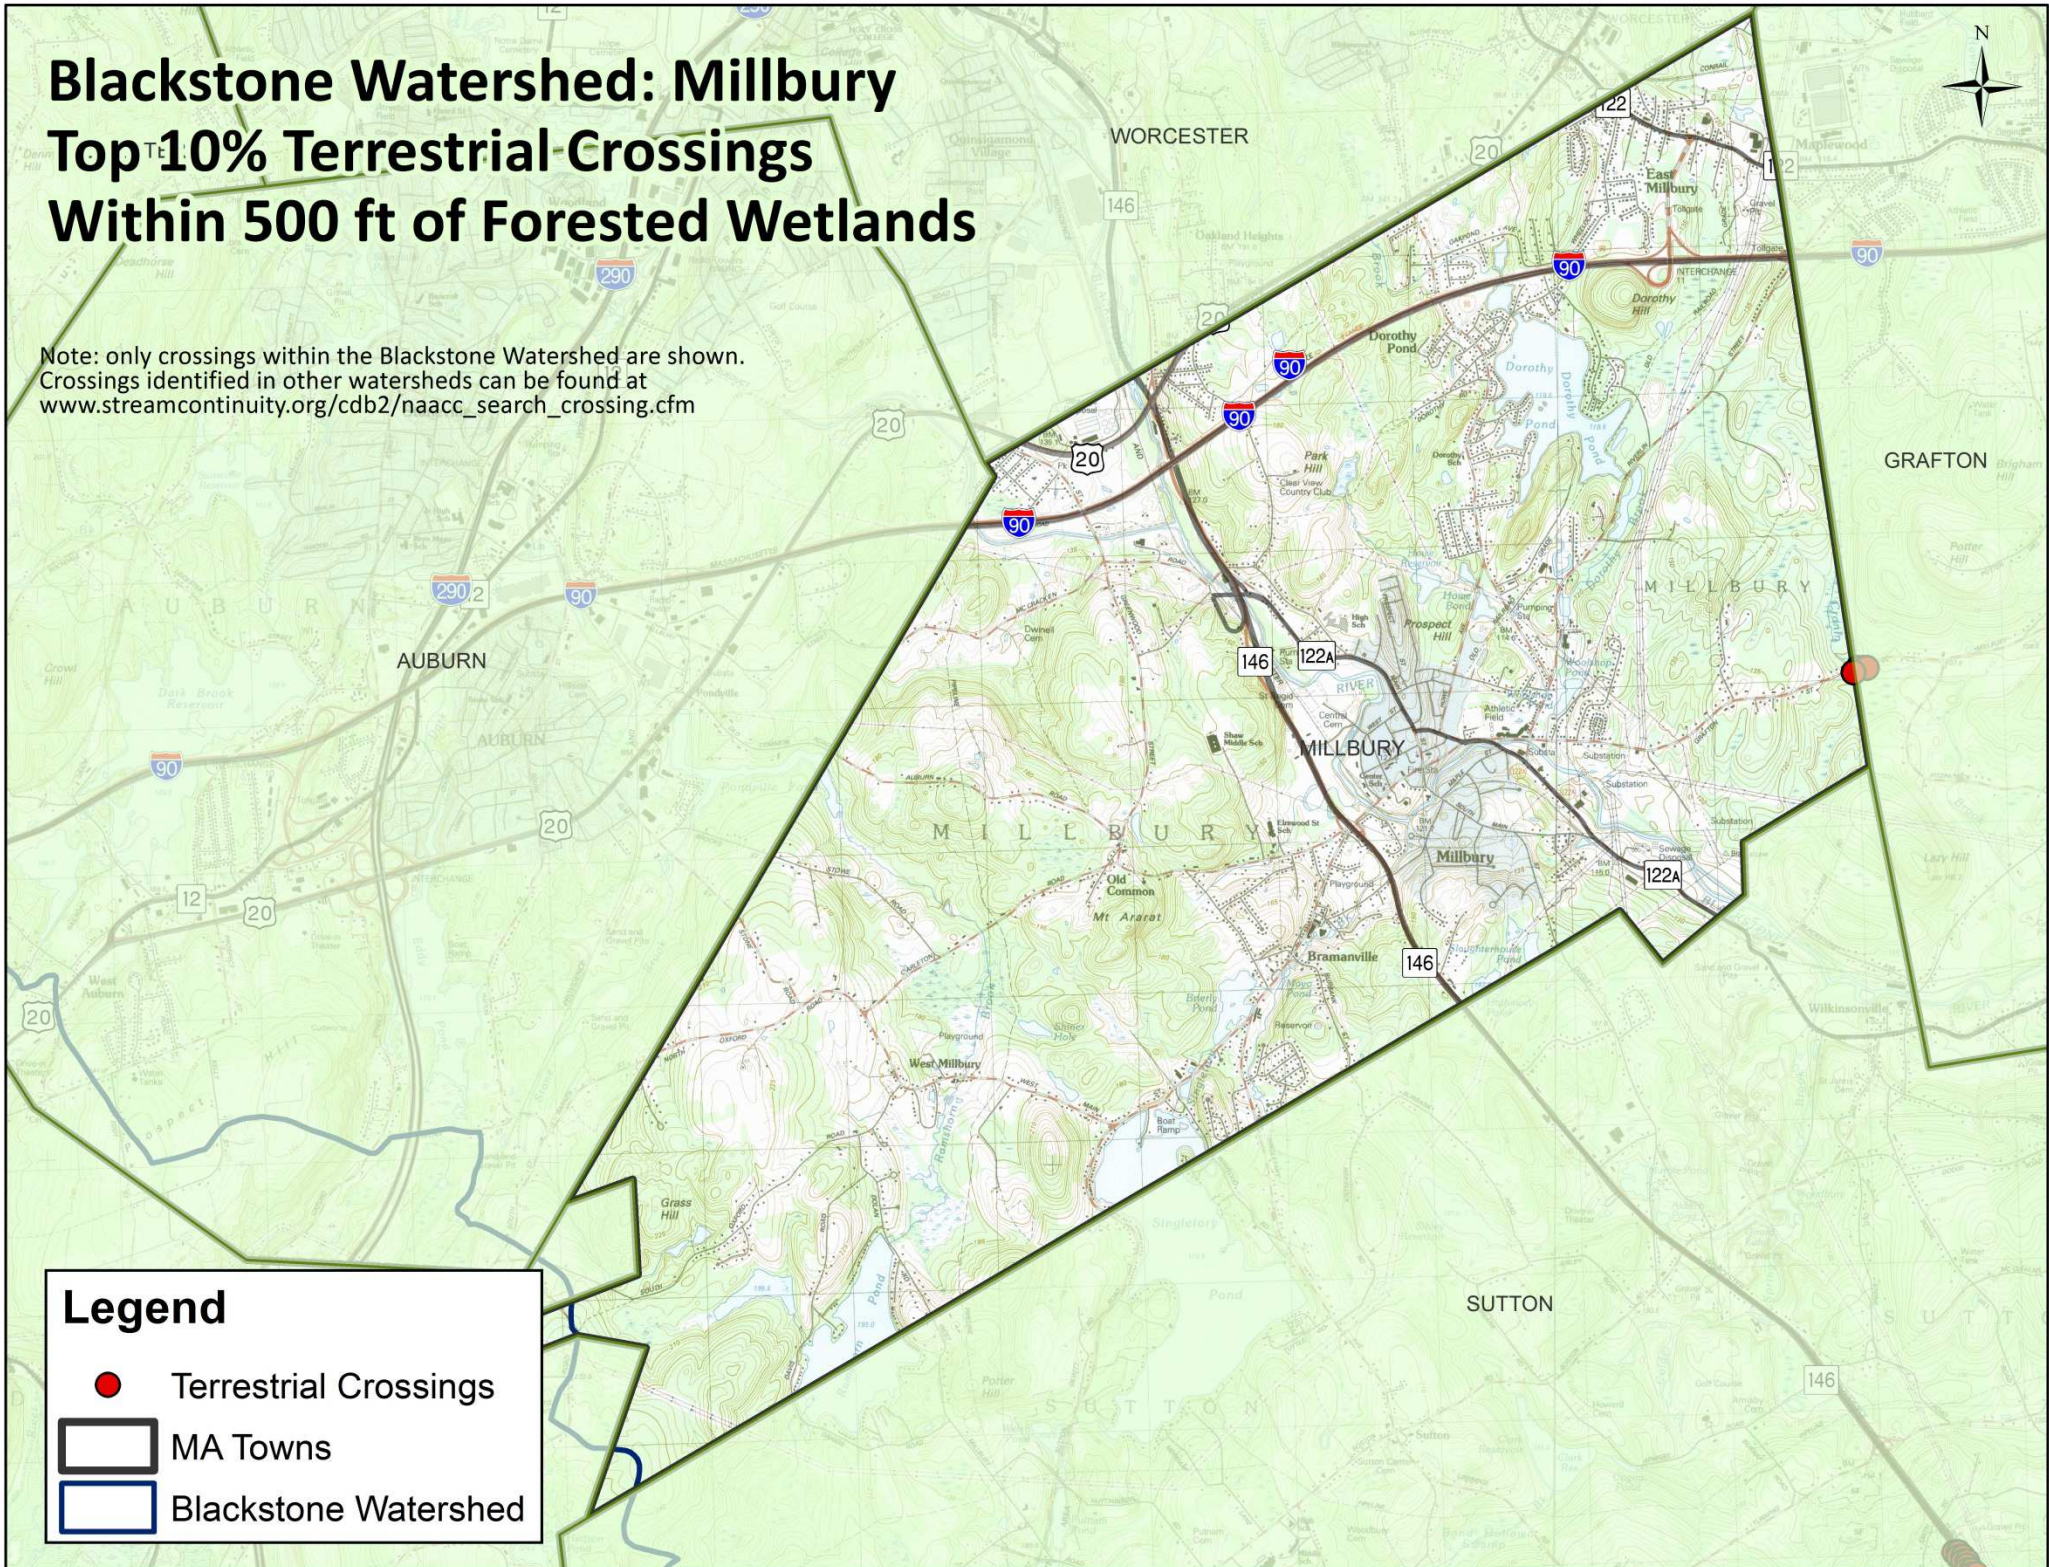

# Blackstone Watershed: Millbury Top 10% Terrestrial Crossings Within 500 ft of Forested Wetlands

Note: only crossings within the Blackstone Watershed are shown.  
Crossings identified in other watersheds can be found at  
[www.streamcontinuity.org/cdb2/naacc\\_search\\_crossing.cfm](http://www.streamcontinuity.org/cdb2/naacc_search_crossing.cfm)

## Legend

- Terrestrial Crossings
- ▭ MA Towns
- ▭ Blackstone Watershed