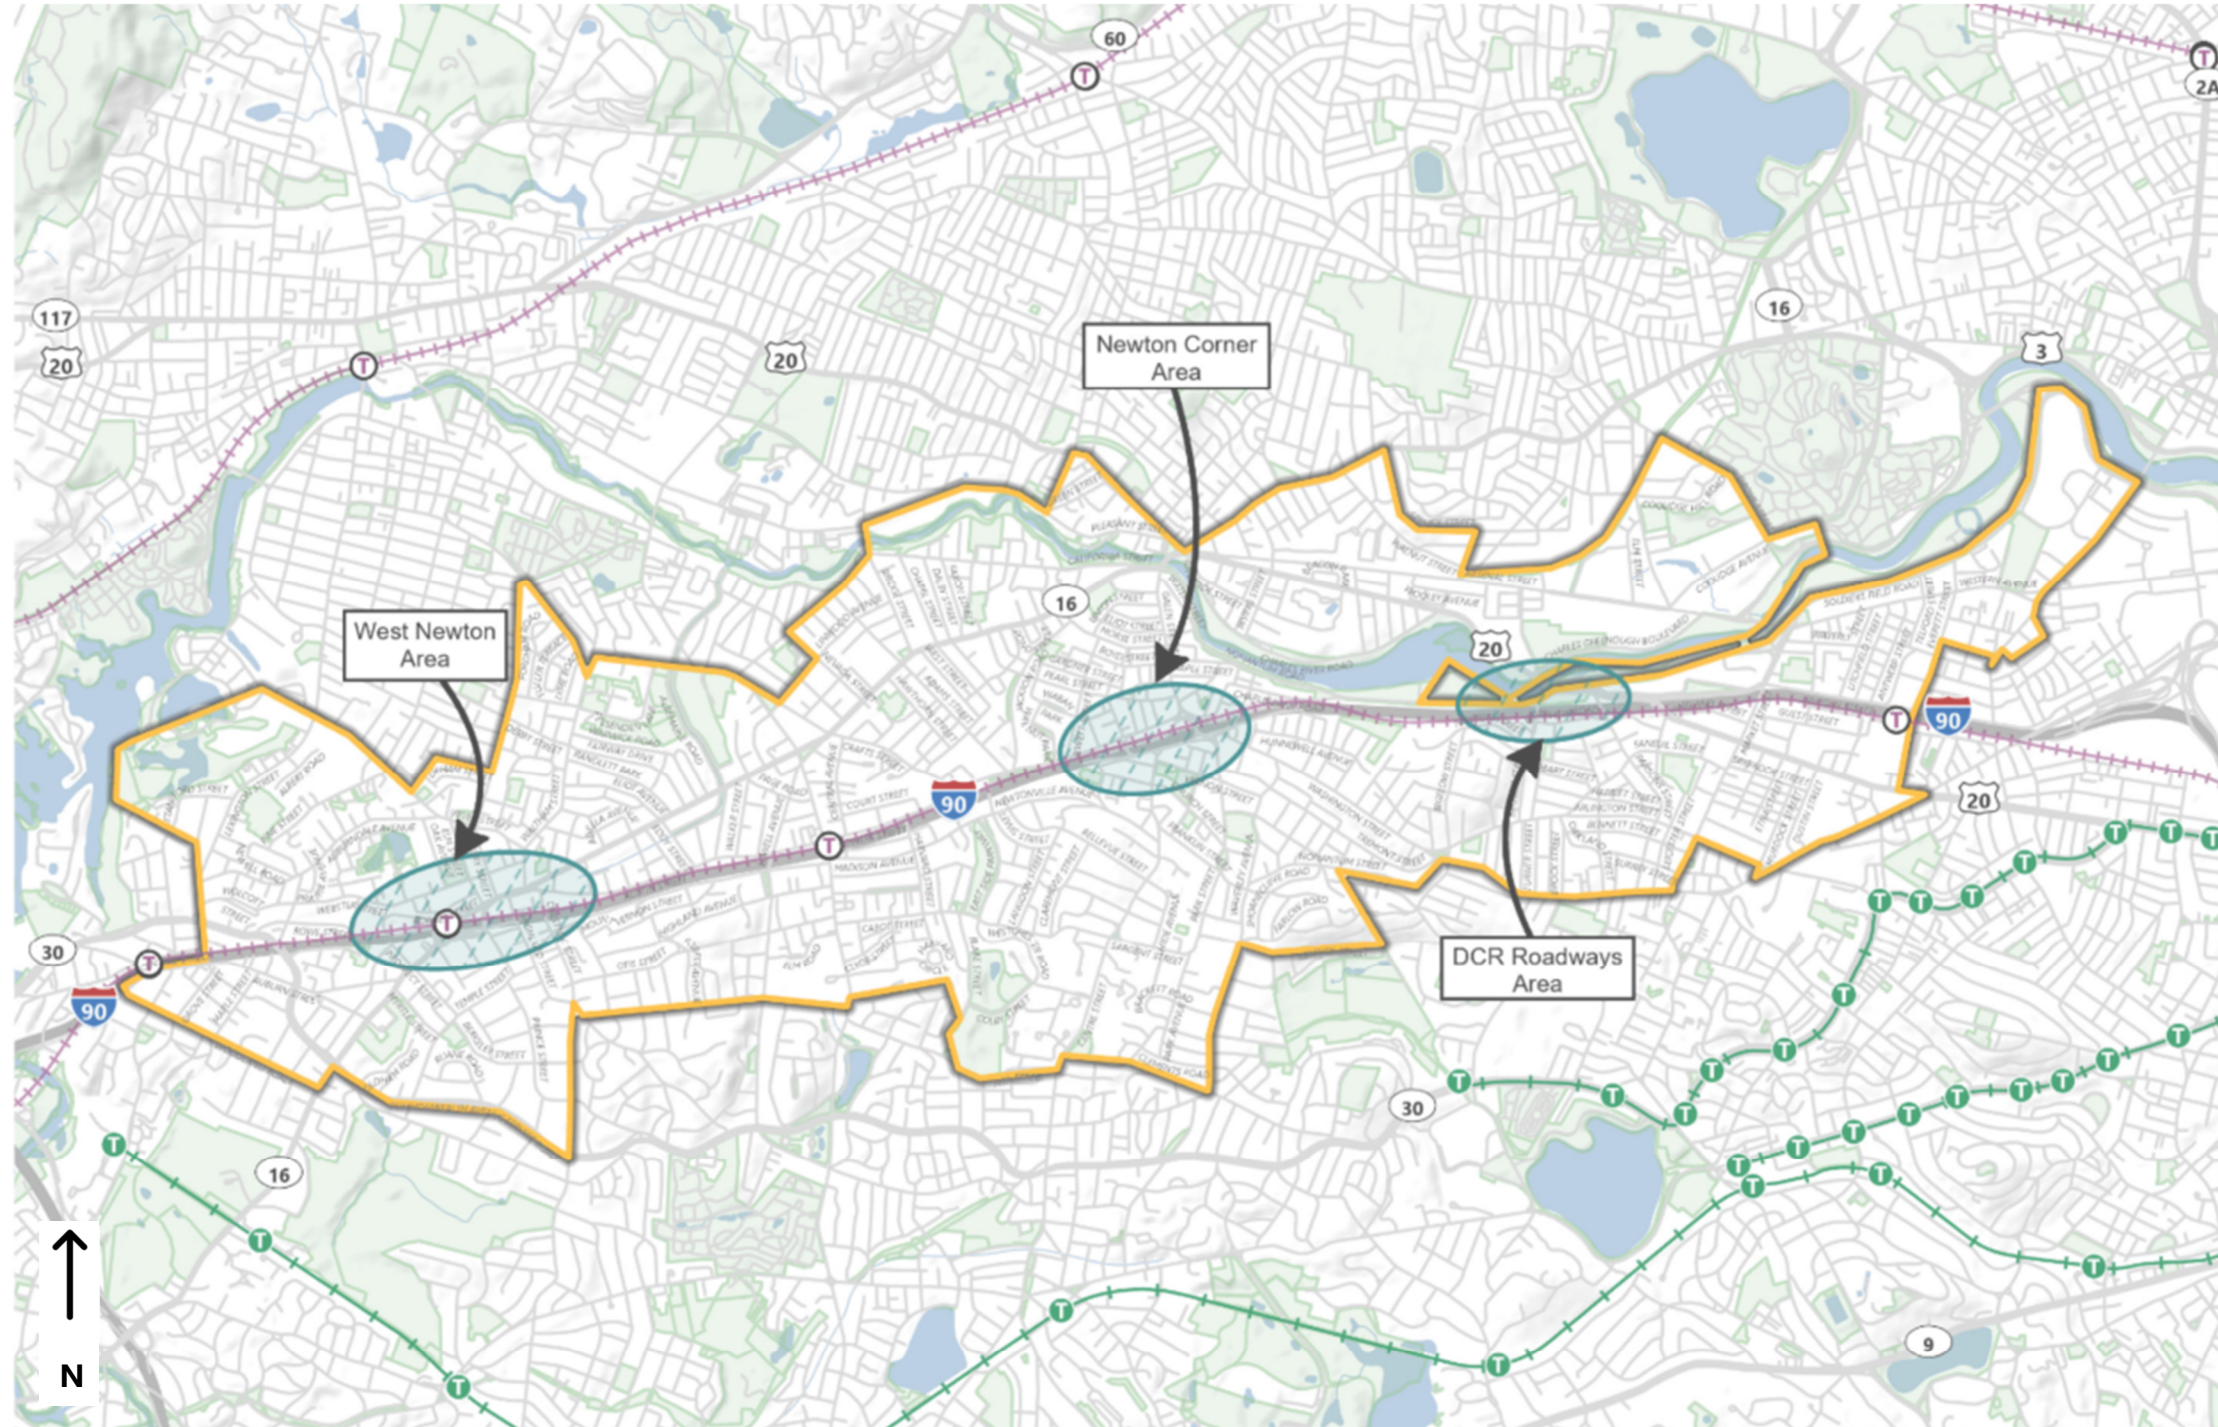

Mark up the map below with your comments and ideas. Thoughts to consider: What are the challenges to traveling in the area? What opportunities exist to improve mobility and safety?

General Notes:

Legend

- Local Land Use/Environmental Study Area
- Local Transportation Study Areas
- T Commuter Rail Station
- T Green Line Station
- Commuter Rail
- MBTA Green Line
- Open Water
- Open Space

Below is a zoomed-in map on the Newton Corner area to mark up with comments and ideas.