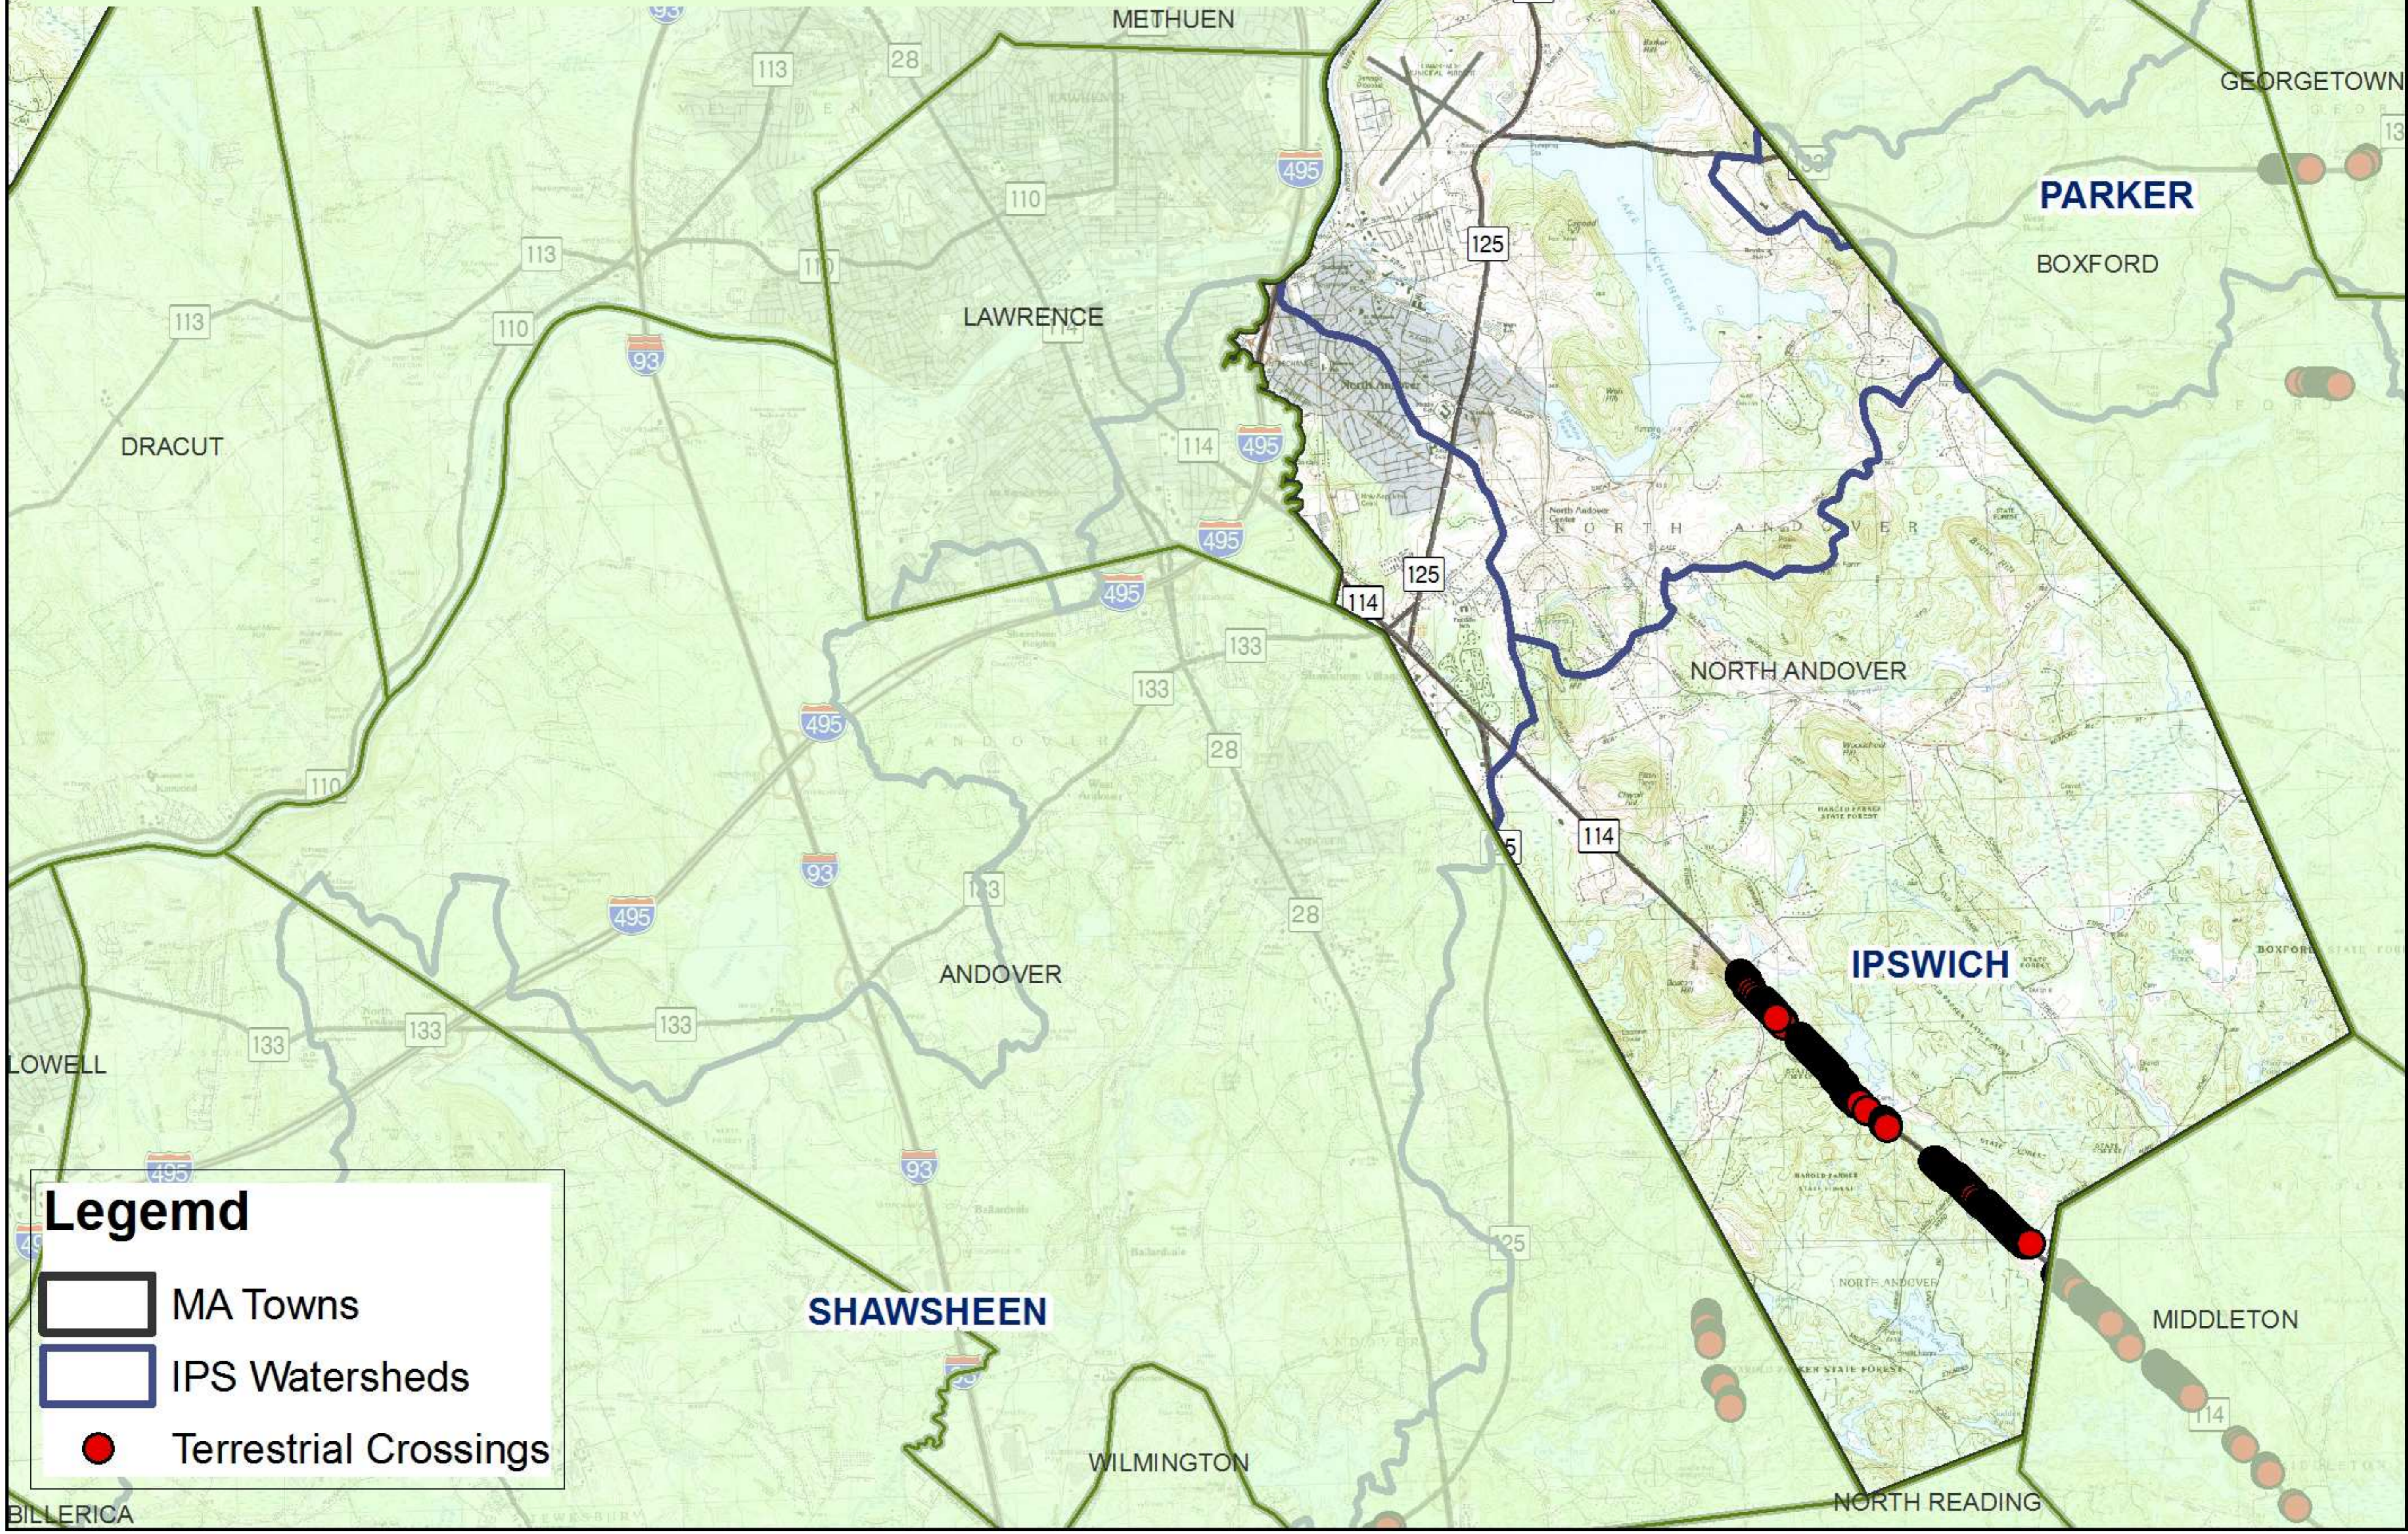

North Coastal Watershed: North Andover Top 10% Terrestrial Crossings Within 500 ft of Forested Wetlands

Legend

- MA Towns
- IPS Watersheds
- Terrestrial Crossings