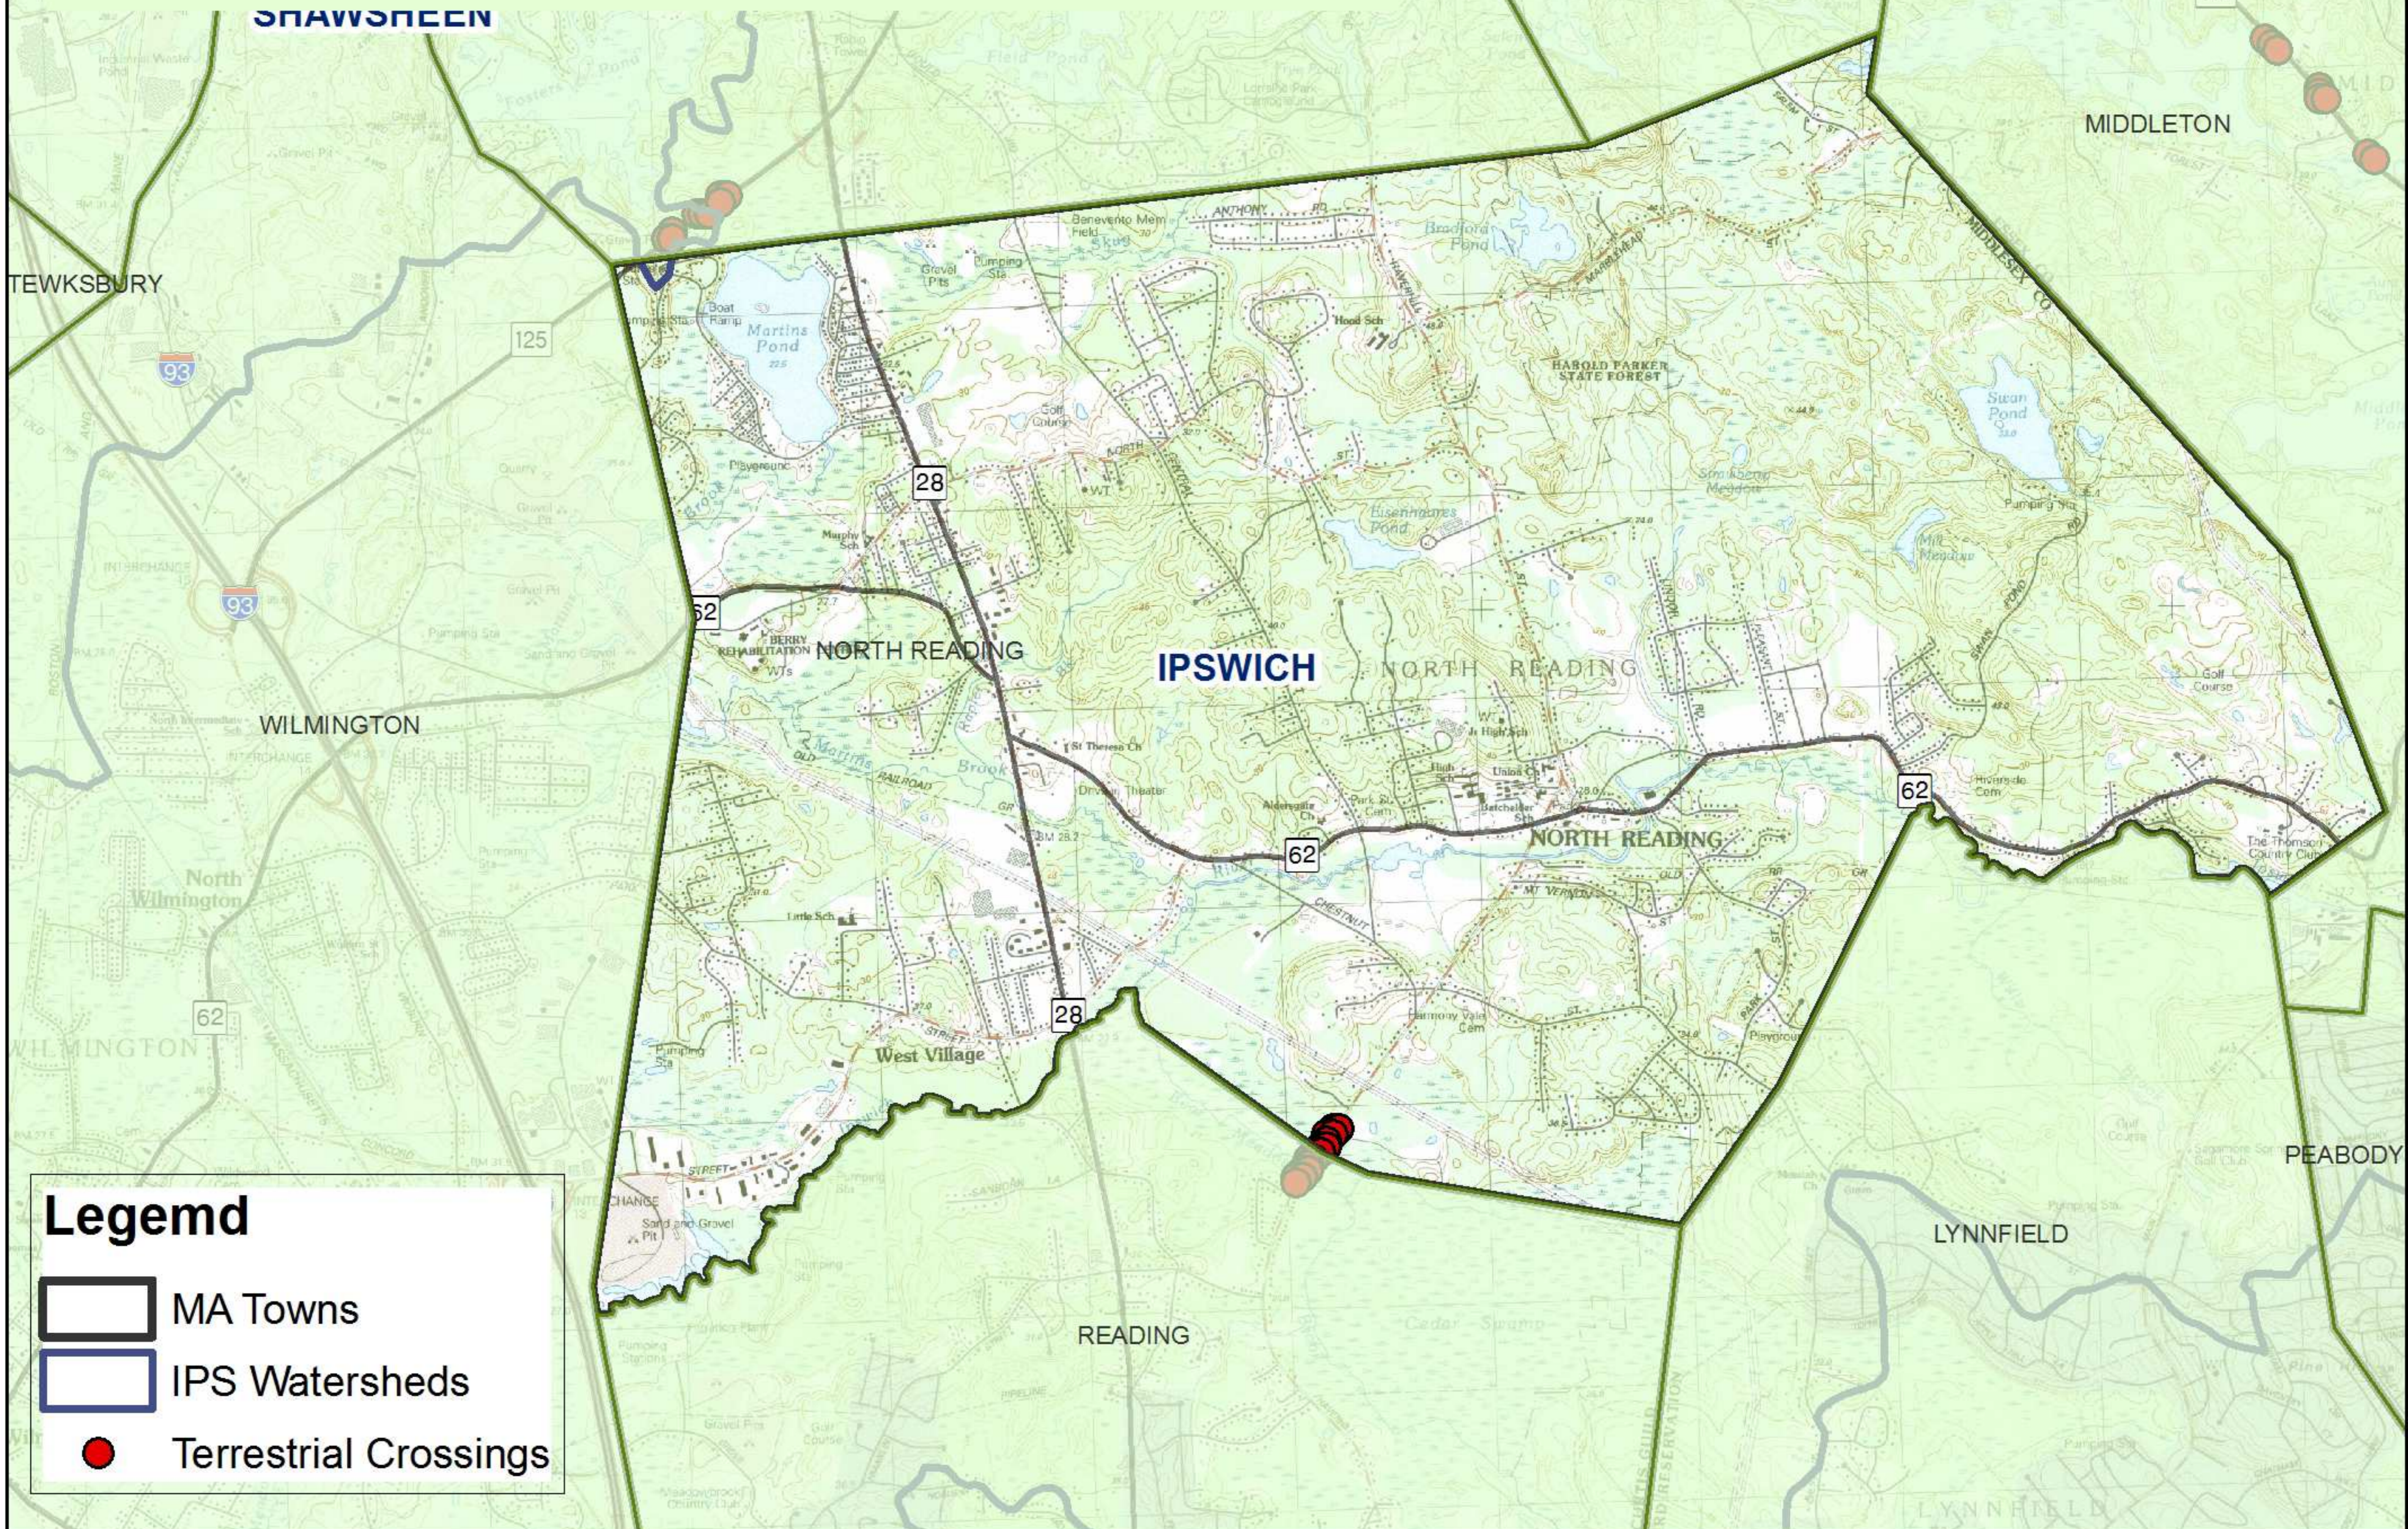

North Coastal Watershed: North Reading Top 10% Terrestrial Crossings Within 500 ft of Forested Wetlands

Legend

- MA Towns
- Ips Watersheds
- Terrestrial Crossings