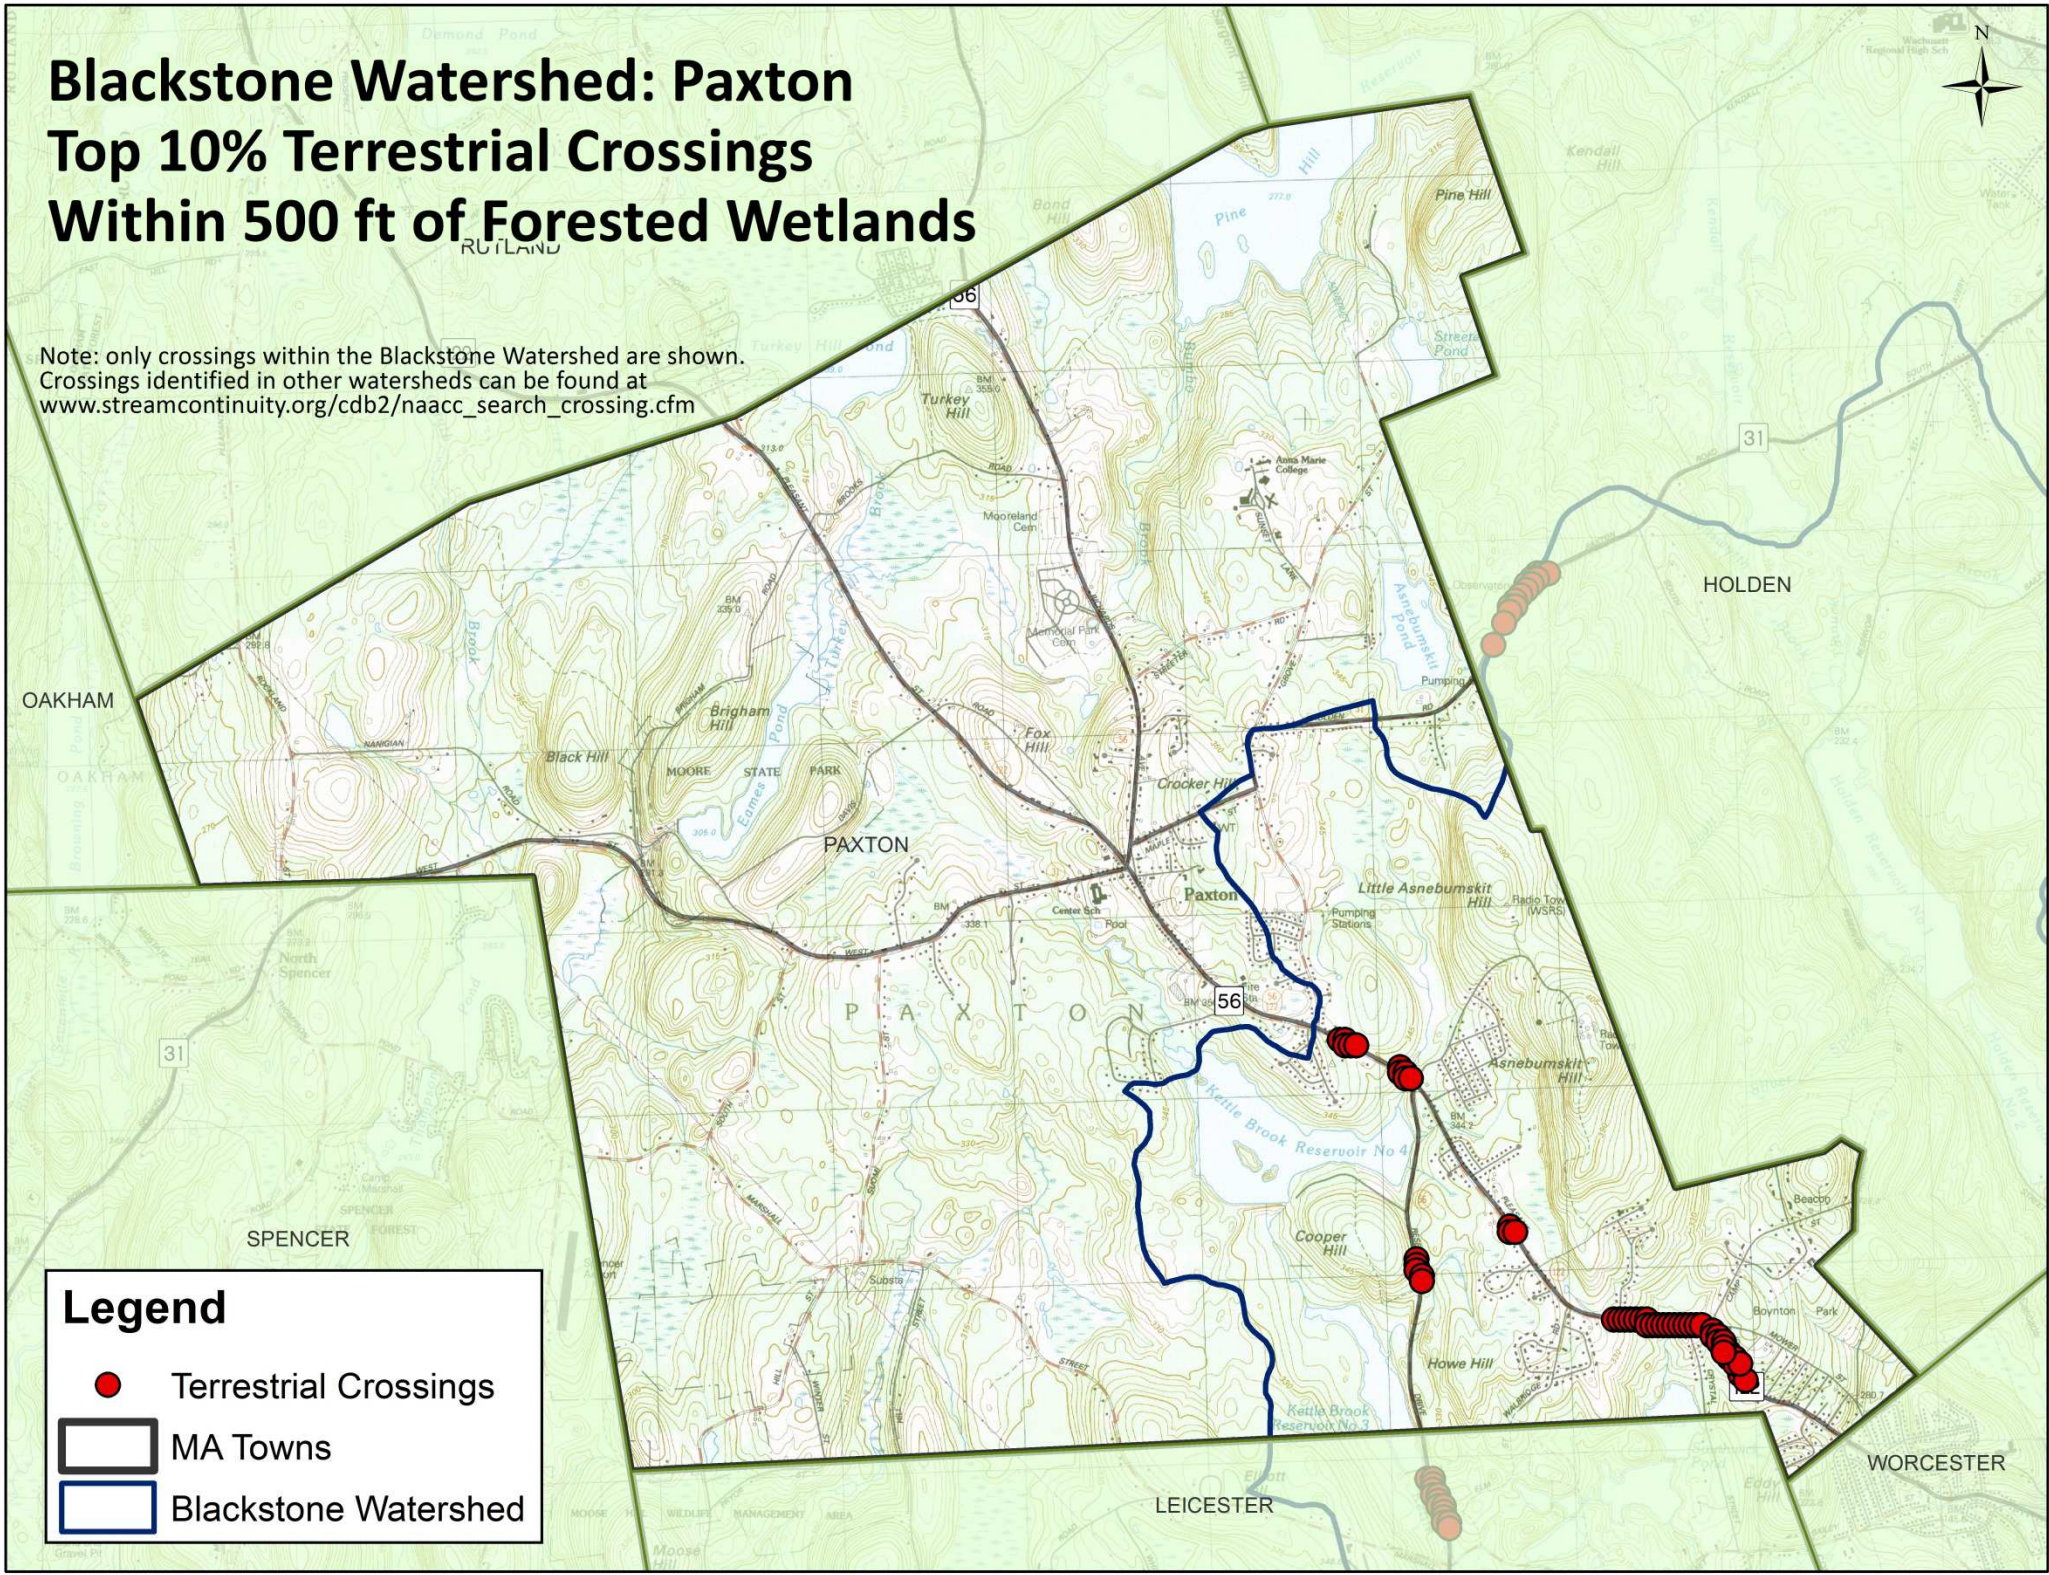

Blackstone Watershed: Paxton Top 10% Terrestrial Crossings Within 500 ft of Forested Wetlands

Note: only crossings within the Blackstone Watershed are shown.
Crossings identified in other watersheds can be found at
www.streamcontinuity.org/cdb2/naacc_search_crossing.cfm

Legend

- Terrestrial Crossings
- ▭ MA Towns
- ▭ Blackstone Watershed