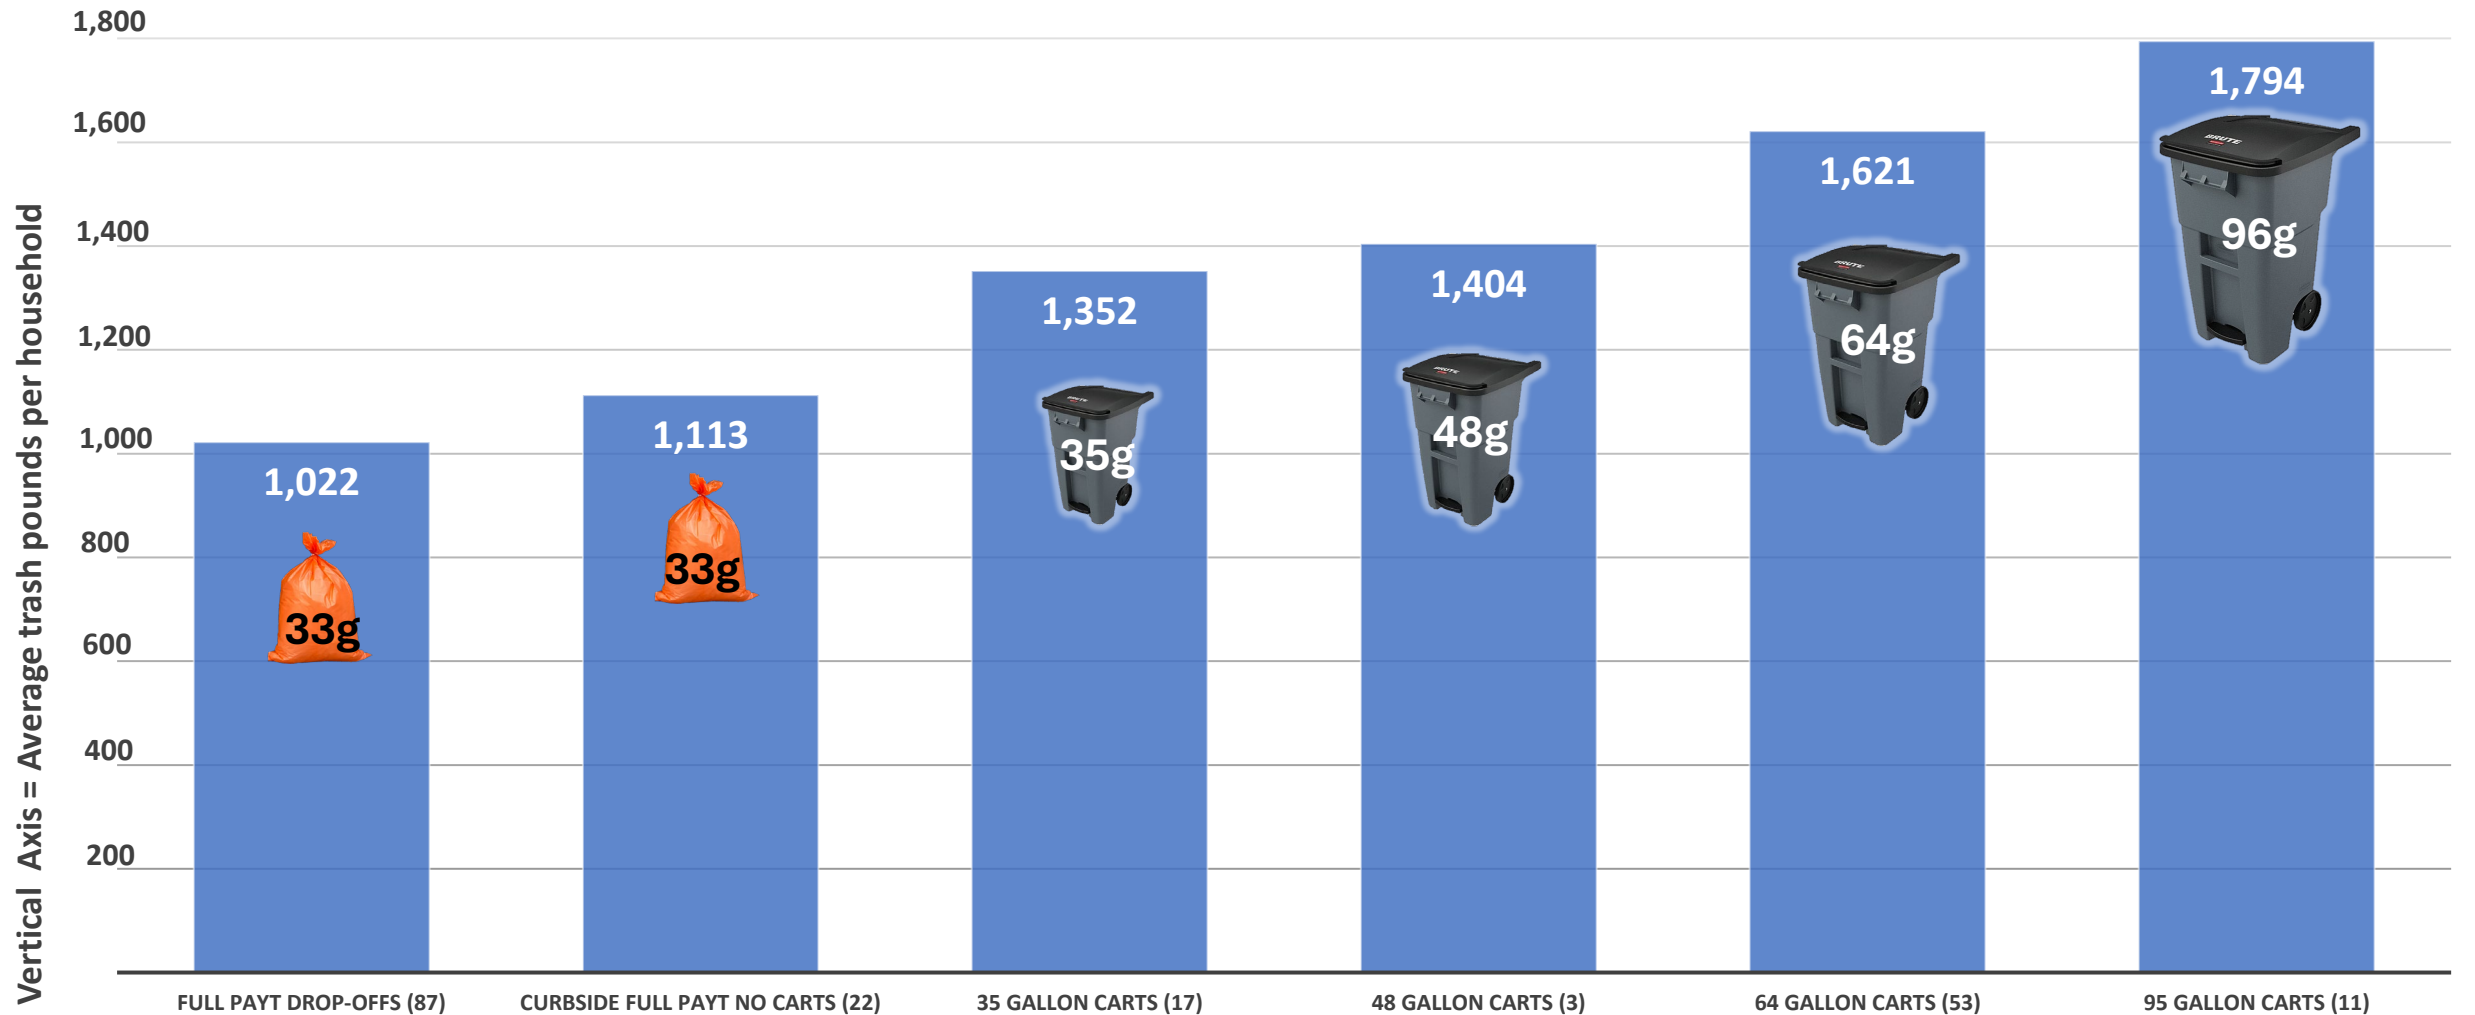

# Size Matters!

Municipalities using Pay As You Throw (PAYT) systems dispose significantly less trash per household than municipalities using larger trash carts.

Horizontal Axis = Type of trash program. Number in parentheses indicates number of municipalities with that type of trash program.