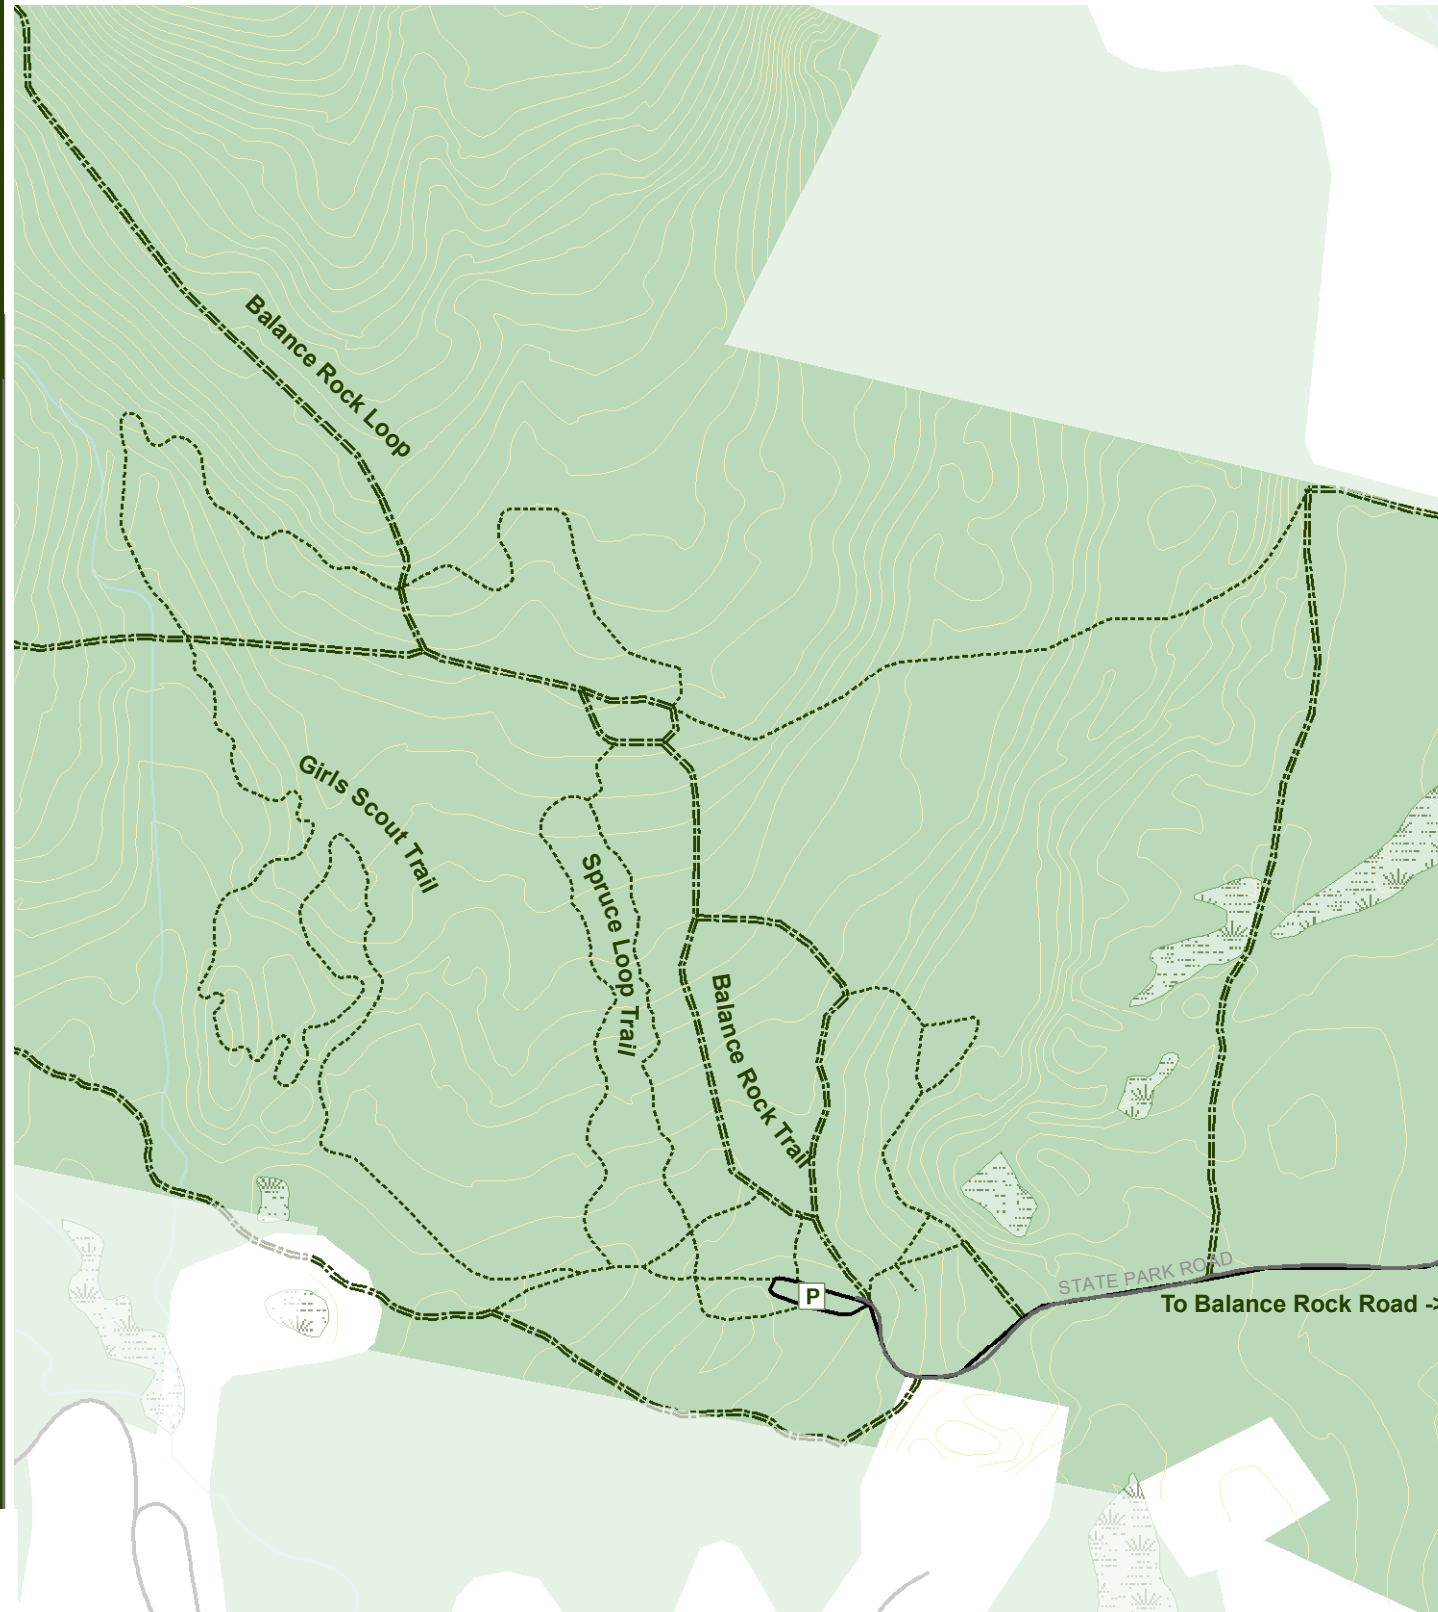

Pittsfield State Forest Balance Rock

TRAIL MAP

Legend

-  Forest Headquarters
-  Parking Area
-  Historic/Cultural Site
-  Park Road
-  Forest Road/Trail
-  Trail
-  Streams
-  Wetlands

**WELCOME TO DCR'S
PITTSFIELD STATE FOREST**

- TRAIL USE GUIDELINES**
- Stay on designated trails and roads
 - Please respect private property
 - Carry in, Carry out!
 - Observe all posted rules and signs
 - Dogs on leash, welcome
 - Be aware of other trail users