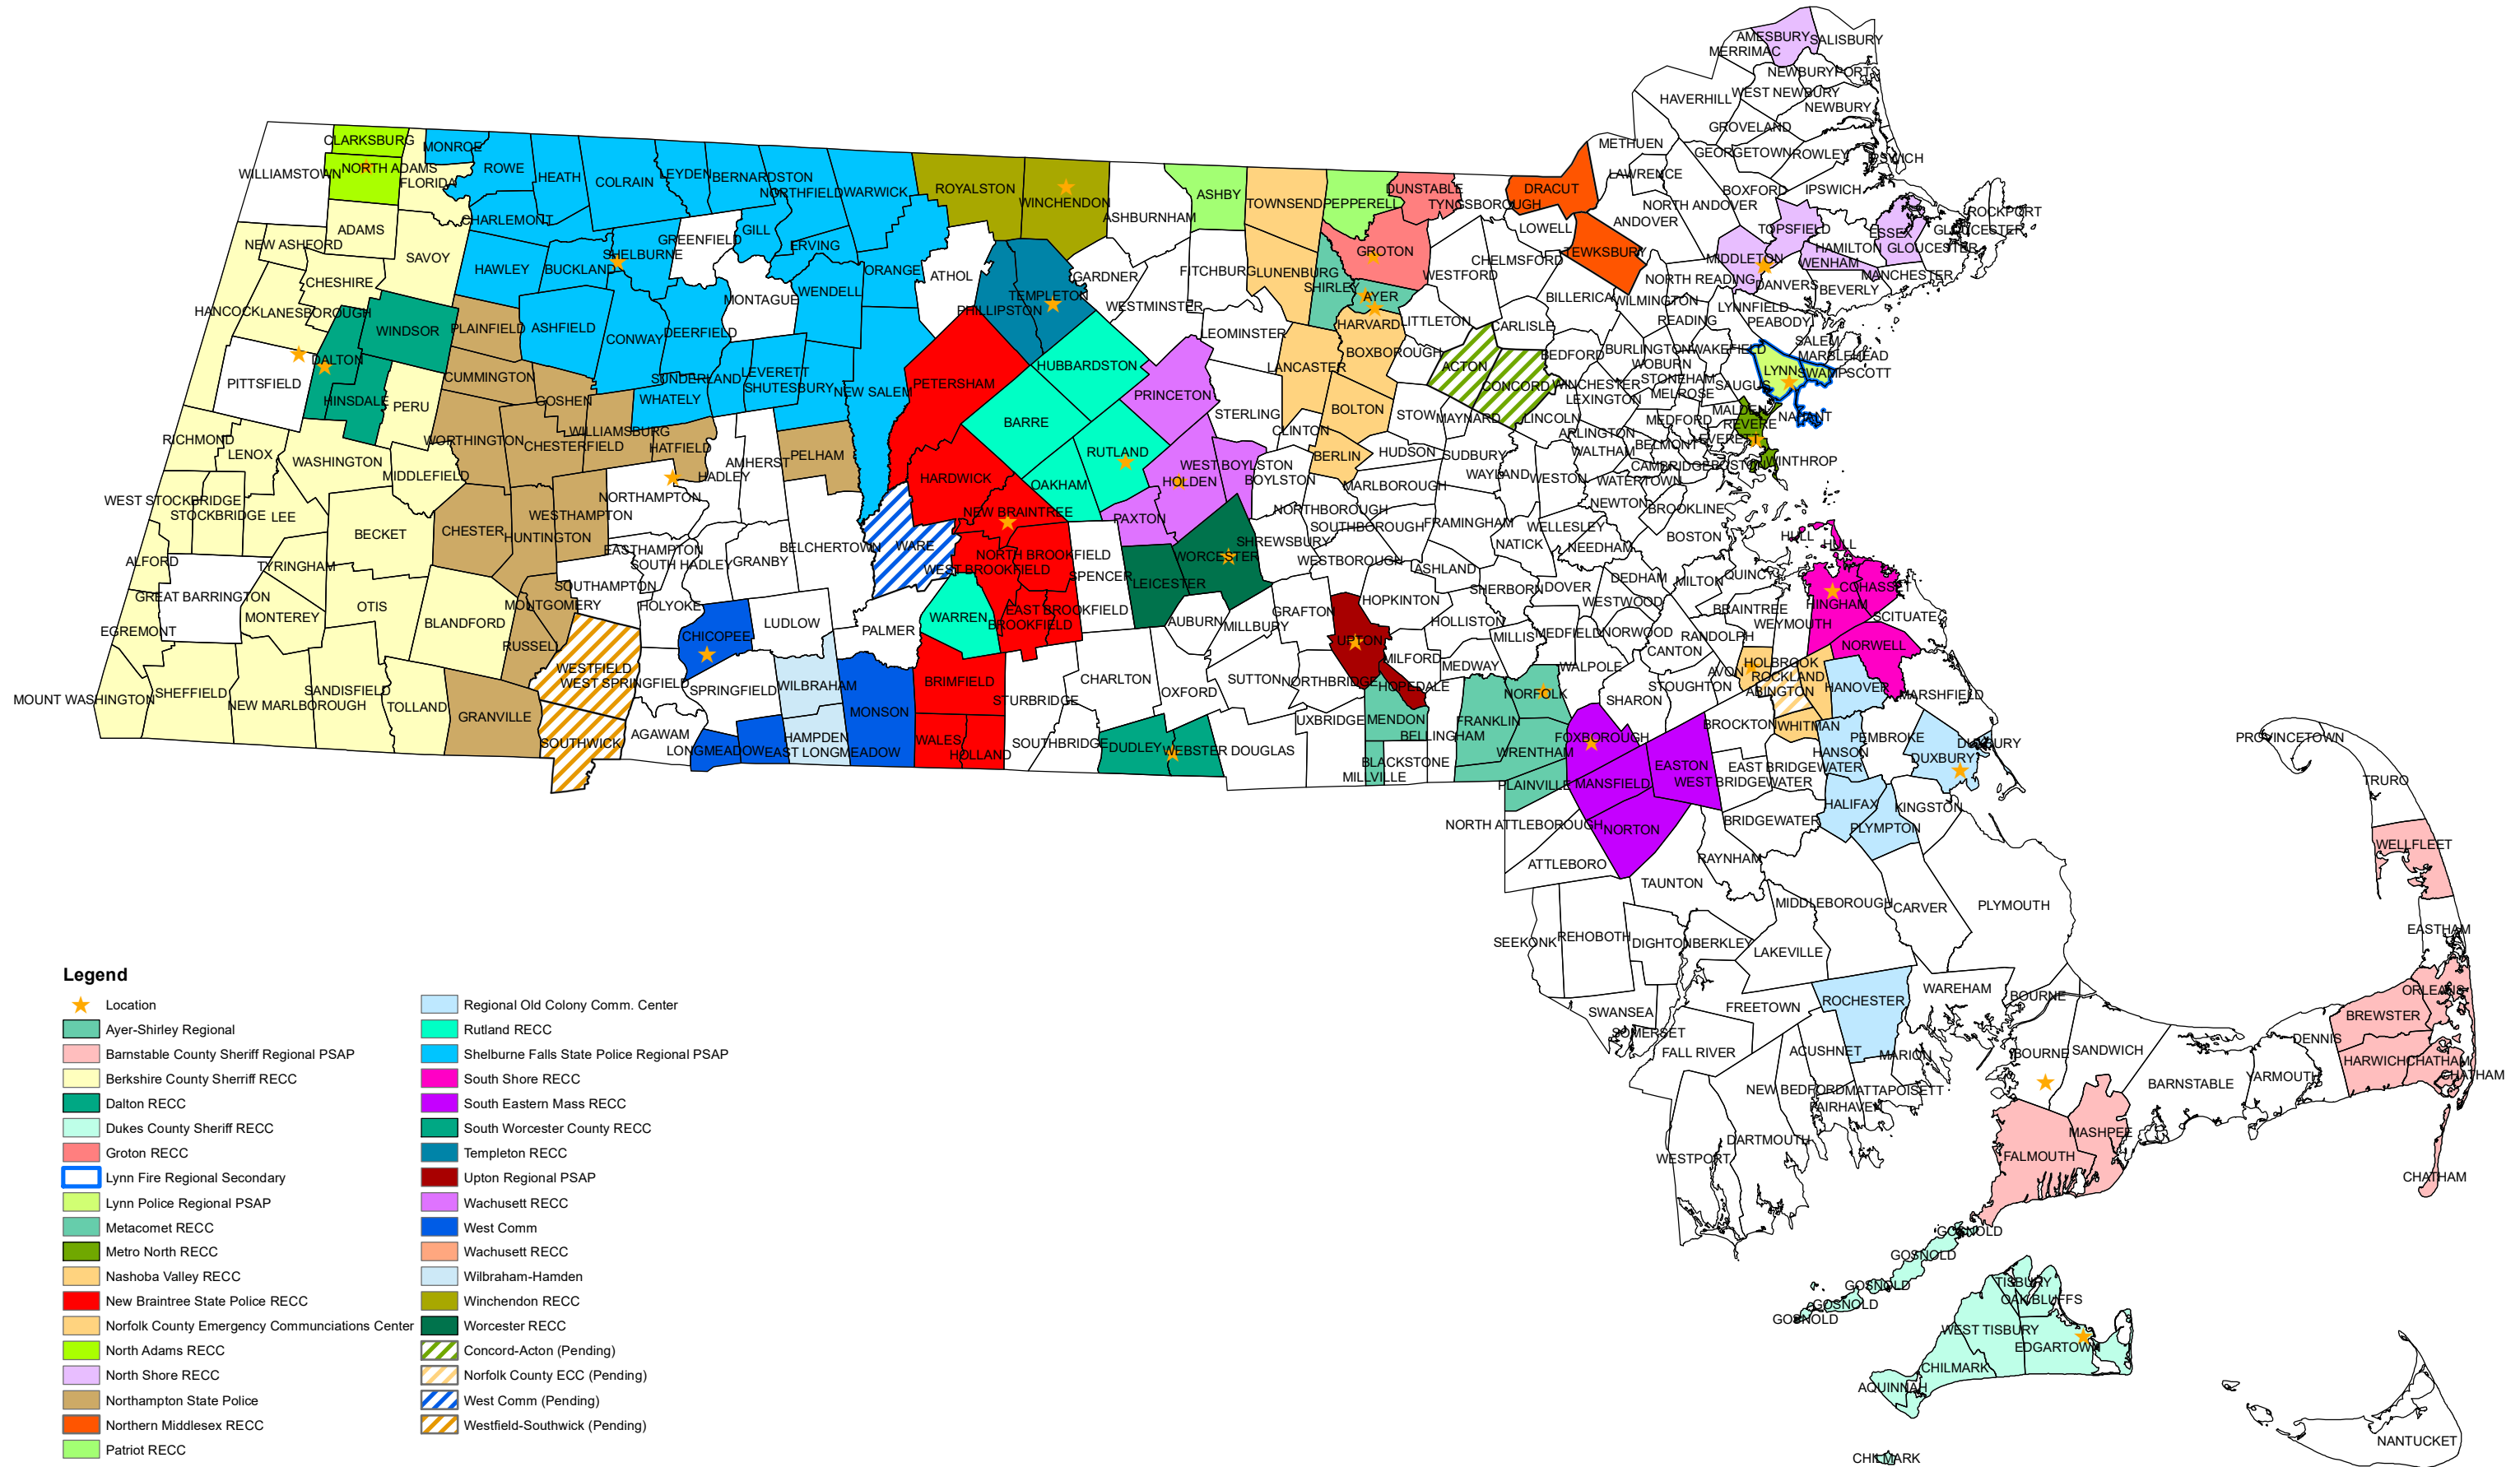

PSAP Consolidation

Legend

- ★ Location
- Ayer-Shirley Regional
- Barnstable County Sheriff Regional PSAP
- Berkshire County Sheriff RECC
- Dalton RECC
- Dukes County Sheriff RECC
- Groton RECC
- Lynn Fire Regional Secondary
- Lynn Police Regional PSAP
- Metacomet RECC
- Metro North RECC
- Nashoba Valley RECC
- New Braintree State Police RECC
- Norfolk County Emergency Communications Center
- North Adams RECC
- North Shore RECC
- Northampton State Police
- Northern Middlesex RECC
- Patriot RECC
- Regional Old Colony Comm. Center
- Rutland RECC
- Shelburne Falls State Police Regional PSAP
- South Shore RECC
- South Eastern Mass RECC
- South Worcester County RECC
- Templeton RECC
- Upton Regional PSAP
- Wachusett RECC
- West Comm
- Wachusett RECC
- Wilbraham-Hamden
- Winchendon RECC
- Worcester RECC
- Concord-Acton (Pending)
- Norfolk County ECC (Pending)
- West Comm (Pending)
- Westfield-Southwick (Pending)