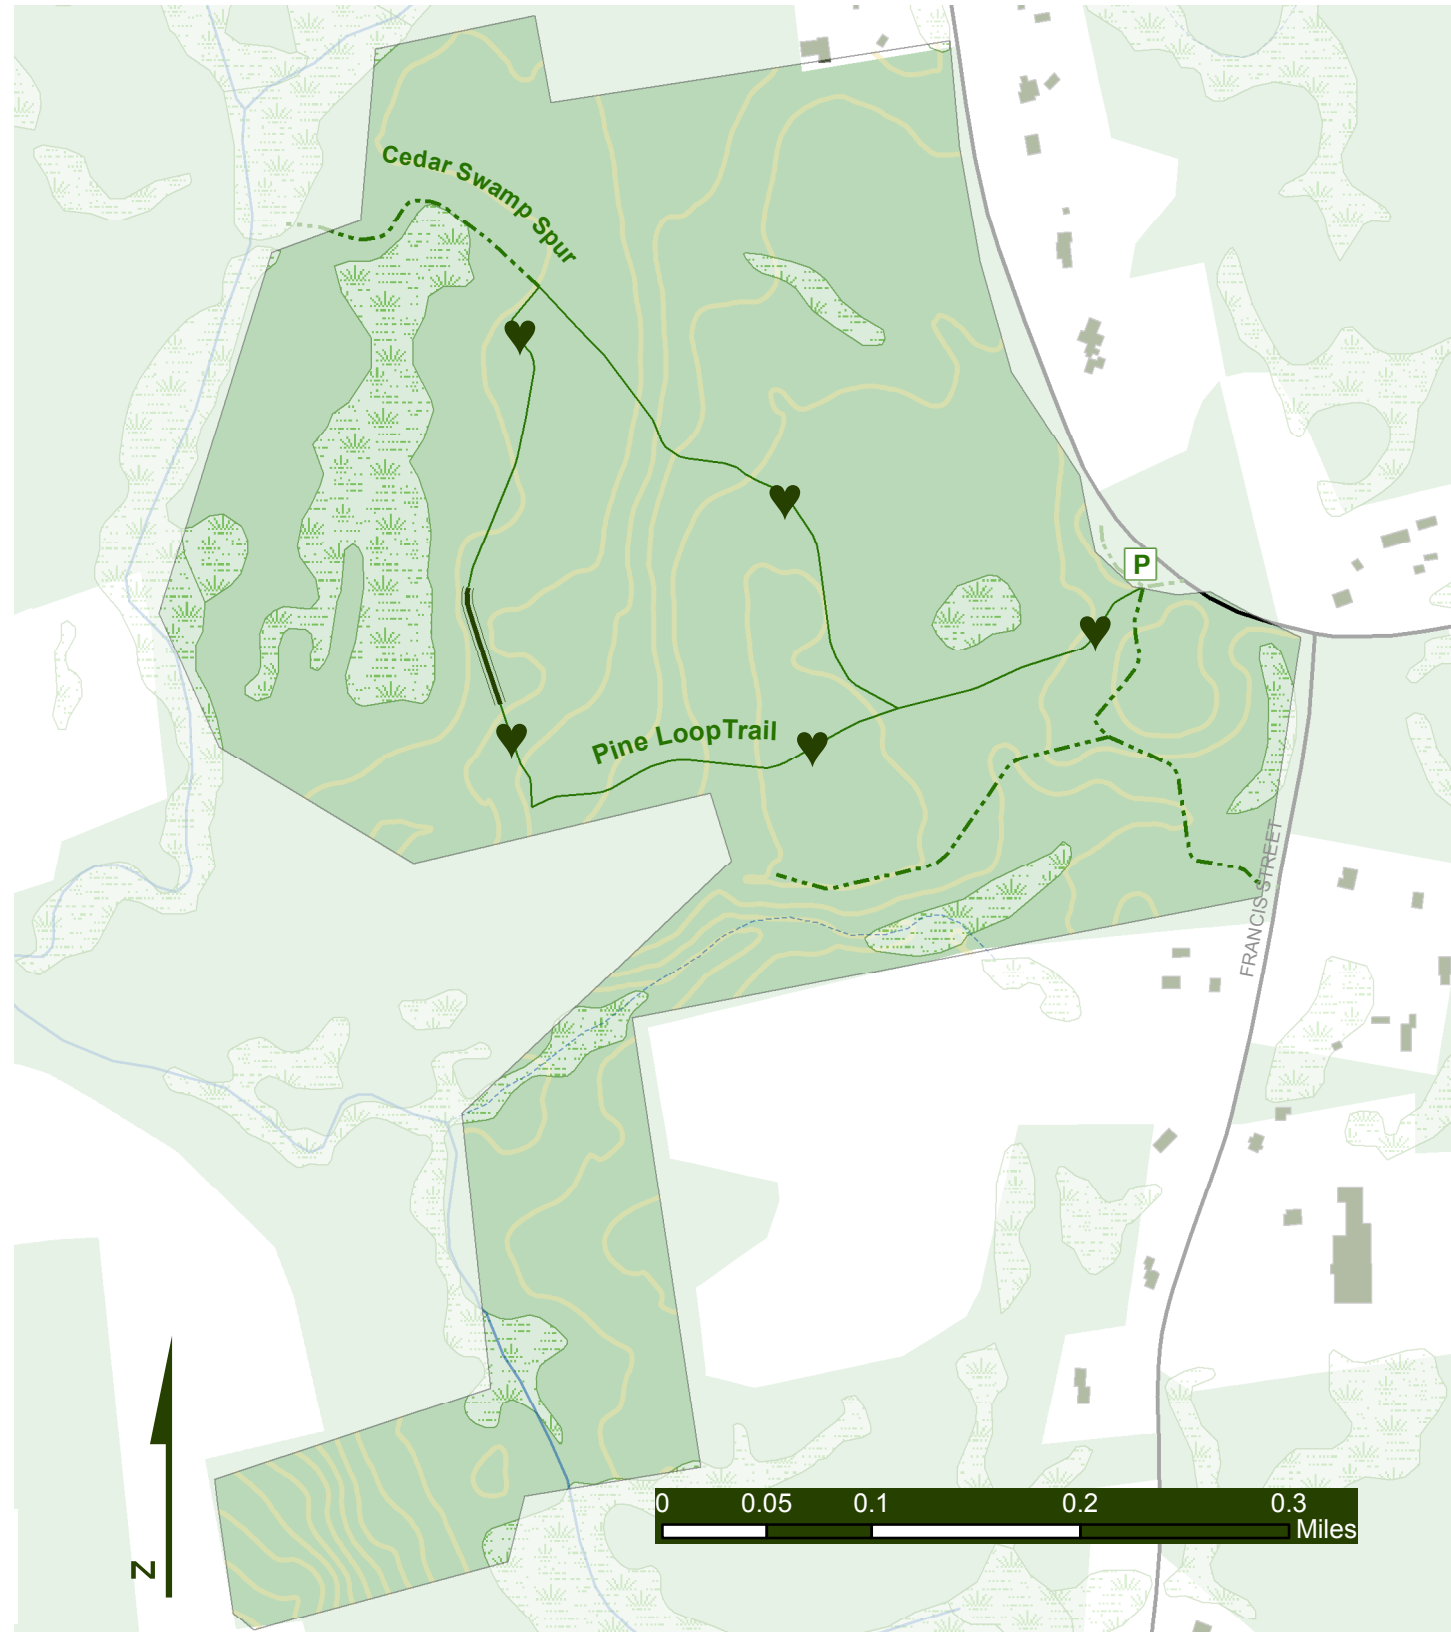

# Rehoboth State Forest

# TRAIL MAP

## Legend

- Parking
- Cedar Swamp Boardwalk
- Health Heart Trail
- Stream
- Intermittent Stream
- Wetlands
- Contour Lines (3 meter)

WELCOME TO DCR'S  
REHOBOTH STATE FOREST