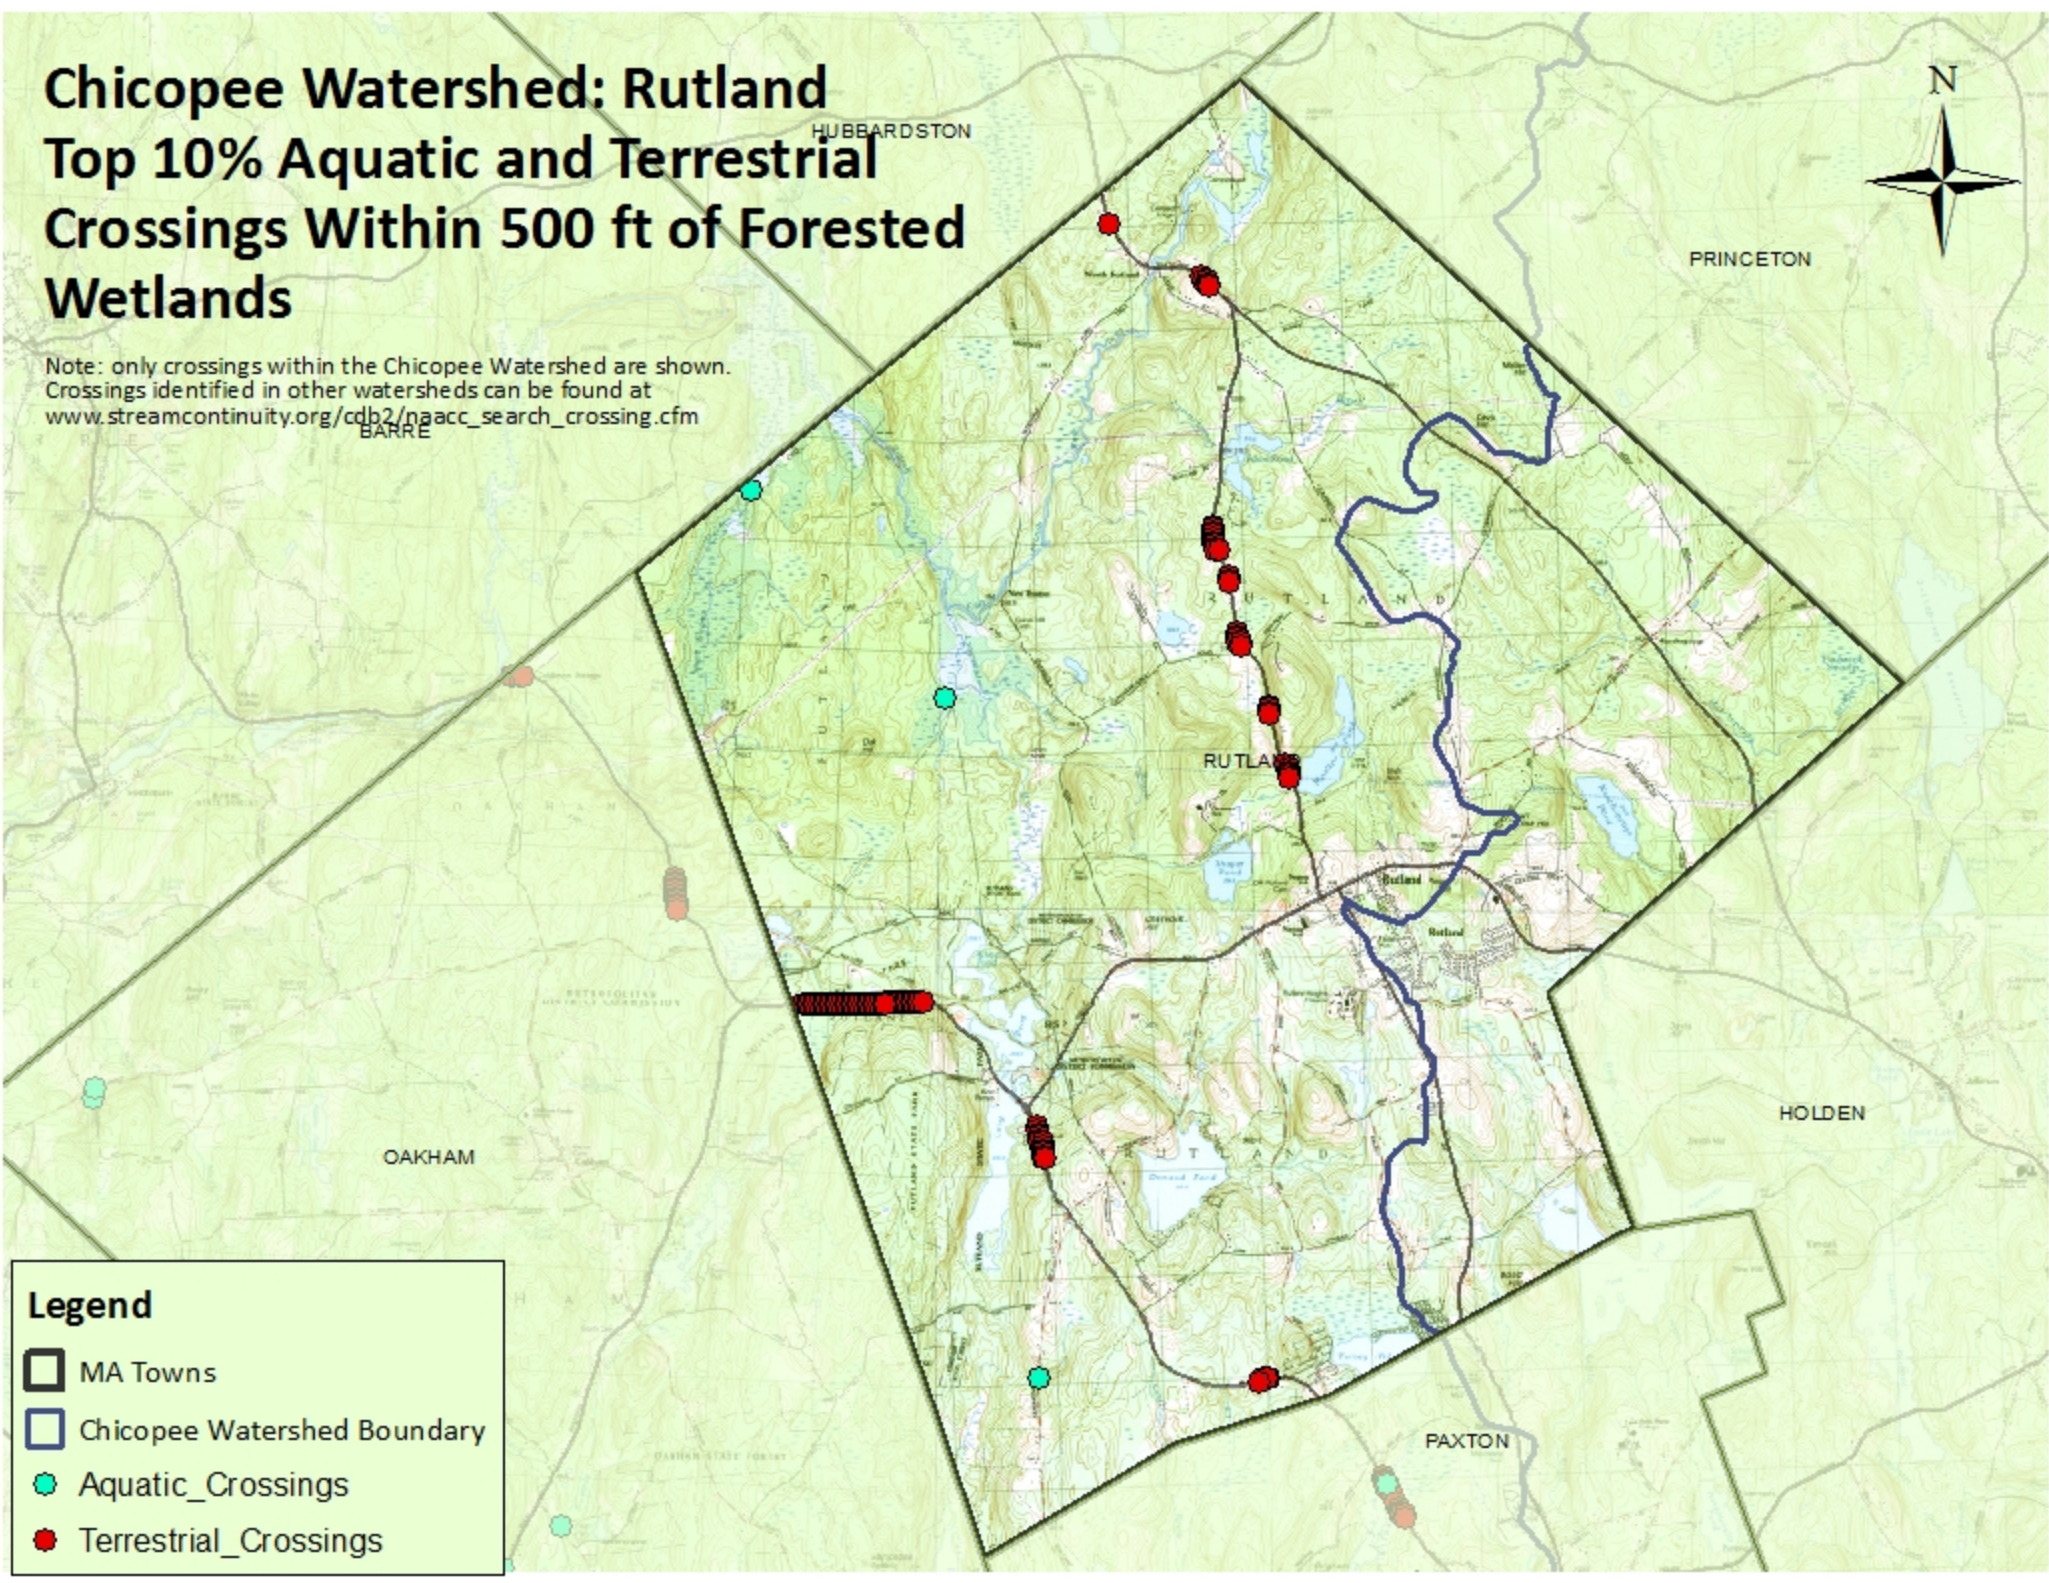

Chicopee Watershed: Rutland Top 10% Aquatic and Terrestrial Crossings Within 500 ft of Forested Wetlands

Note: only crossings within the Chicopee Watershed are shown.
Crossings identified in other watersheds can be found at
www.streamcontinuity.org/cdb2/naacc_search_crossing.cfm

Legend

- MA Towns
- Chicopee Watershed Boundary
- Aquatic_Crossings
- Terrestrial_Crossings