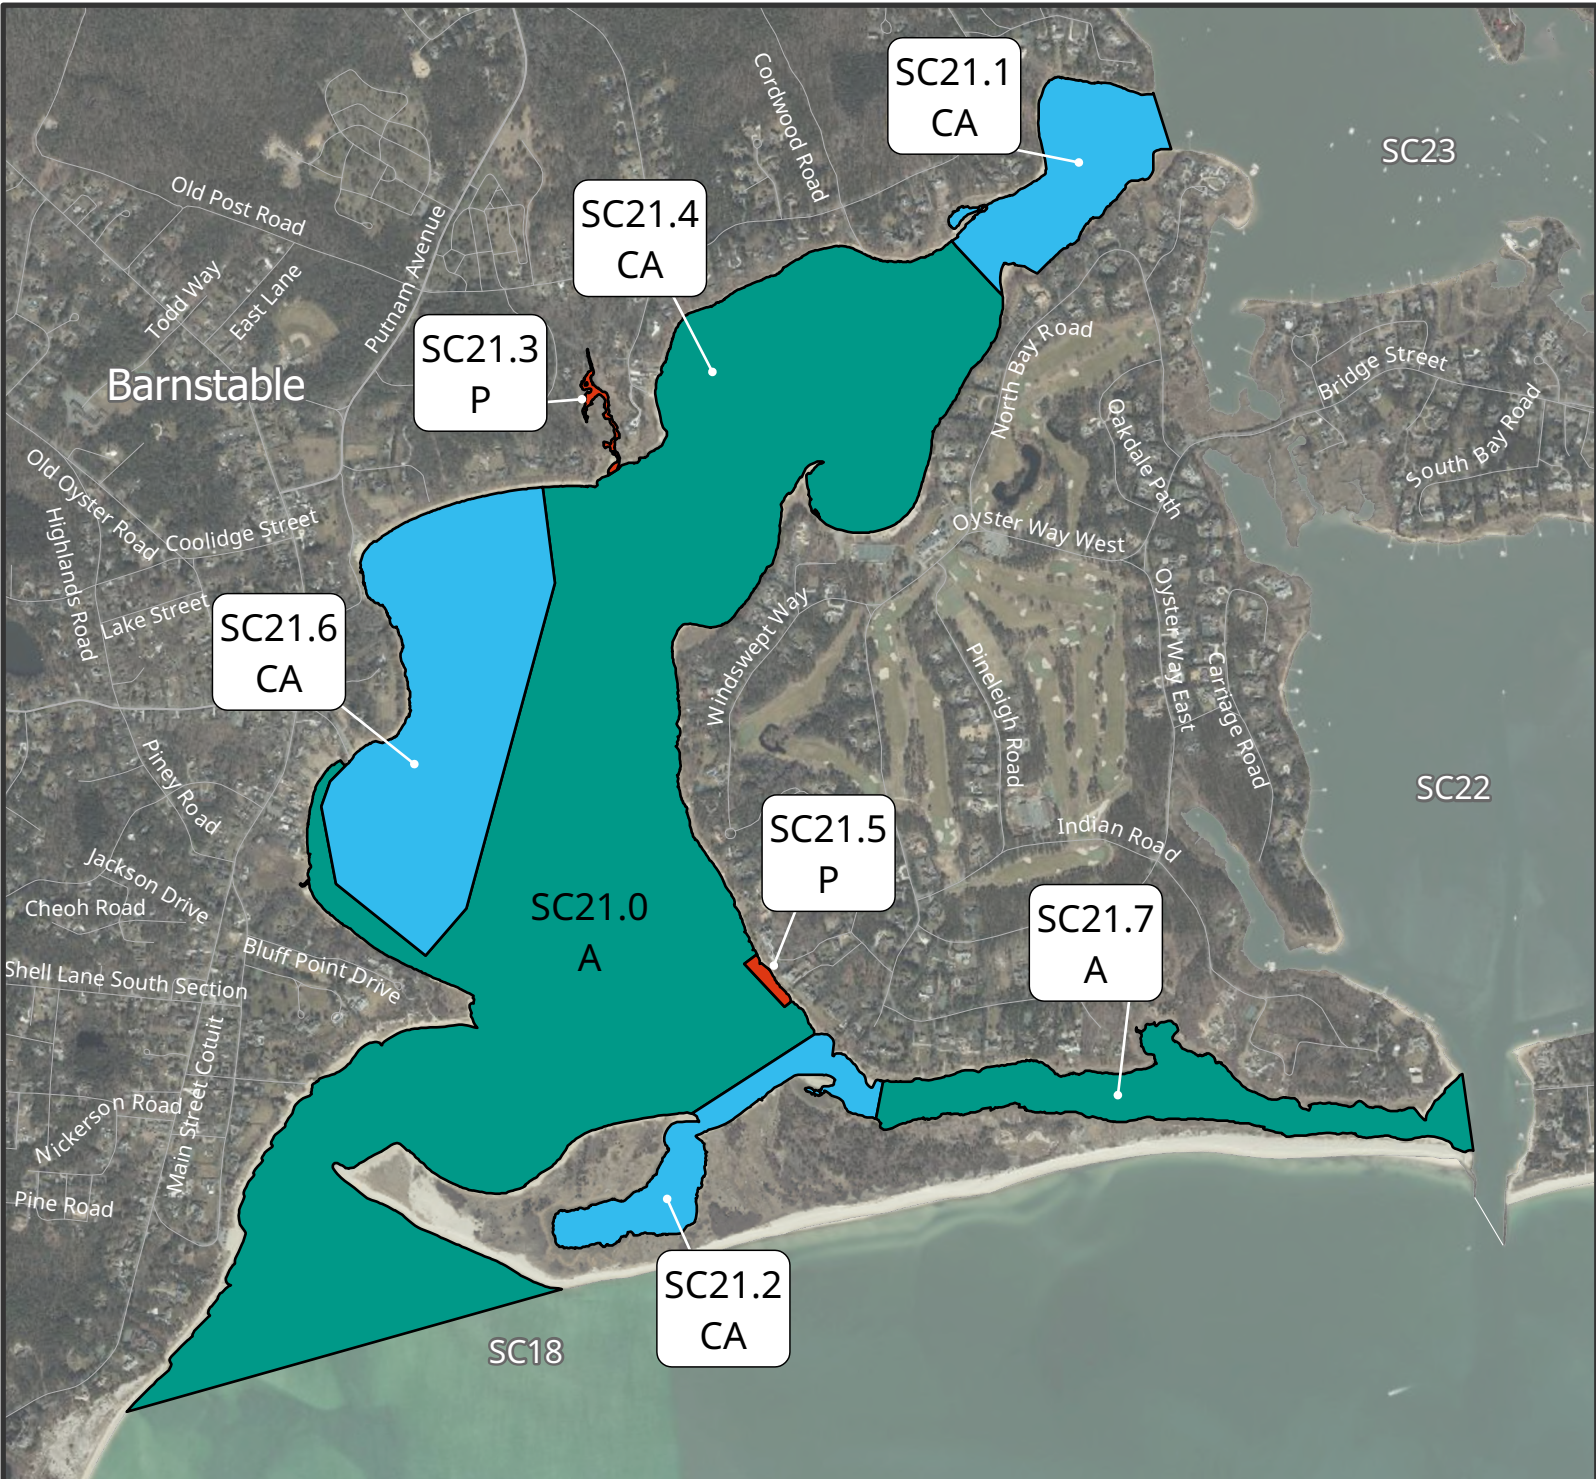

Shellfish Growing Area SC21

Cotuit Bay

Within the municipality of Barnstable.

Massachusetts
Division of Marine Fisheries
Shellfish Sanitation and Management

Area of detail

Shellfish Area Classification

- | | | |
|----------------------------------|------------------------------------|---------------------|
| A Approved | R Restricted | P Prohibited |
| CA Conditionally Approved | CR Conditionally Restricted | |

Produced: 6/29/2026

This map is for informational purposes only. Visit [our website](#) for more details.