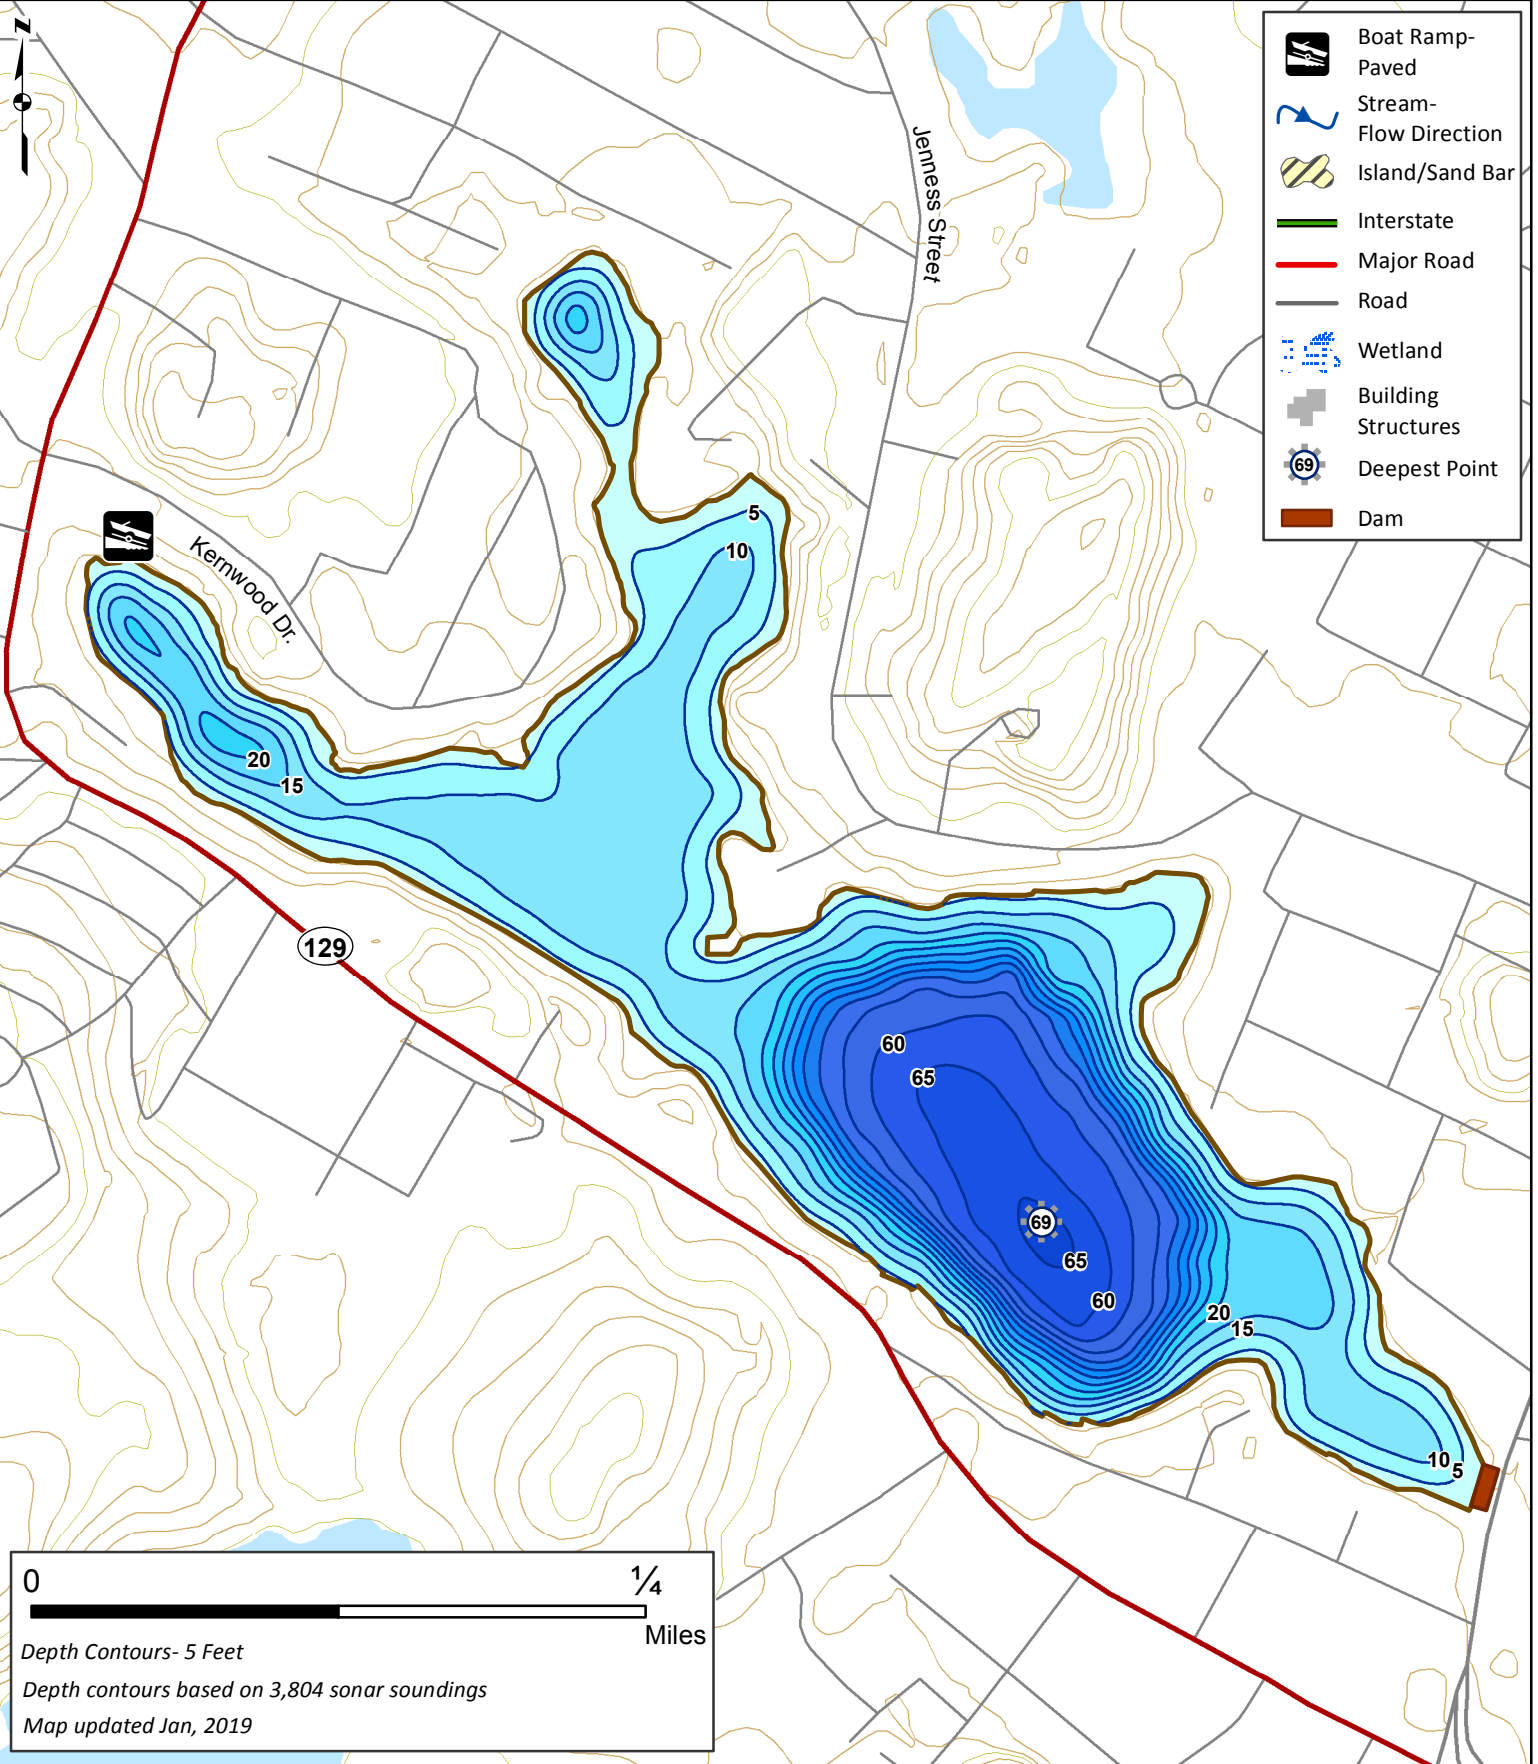

Sluice Pond

45 Acres

Lynn

North Coast Watershed

Coordinates: 70°58'16.46"W 42°29'32.88"N

USGS Quad: LYNN

0 1/4
Miles

Depth Contours- 5 Feet

Depth contours based on 3,804 sonar soundings

Map updated Jan, 2019