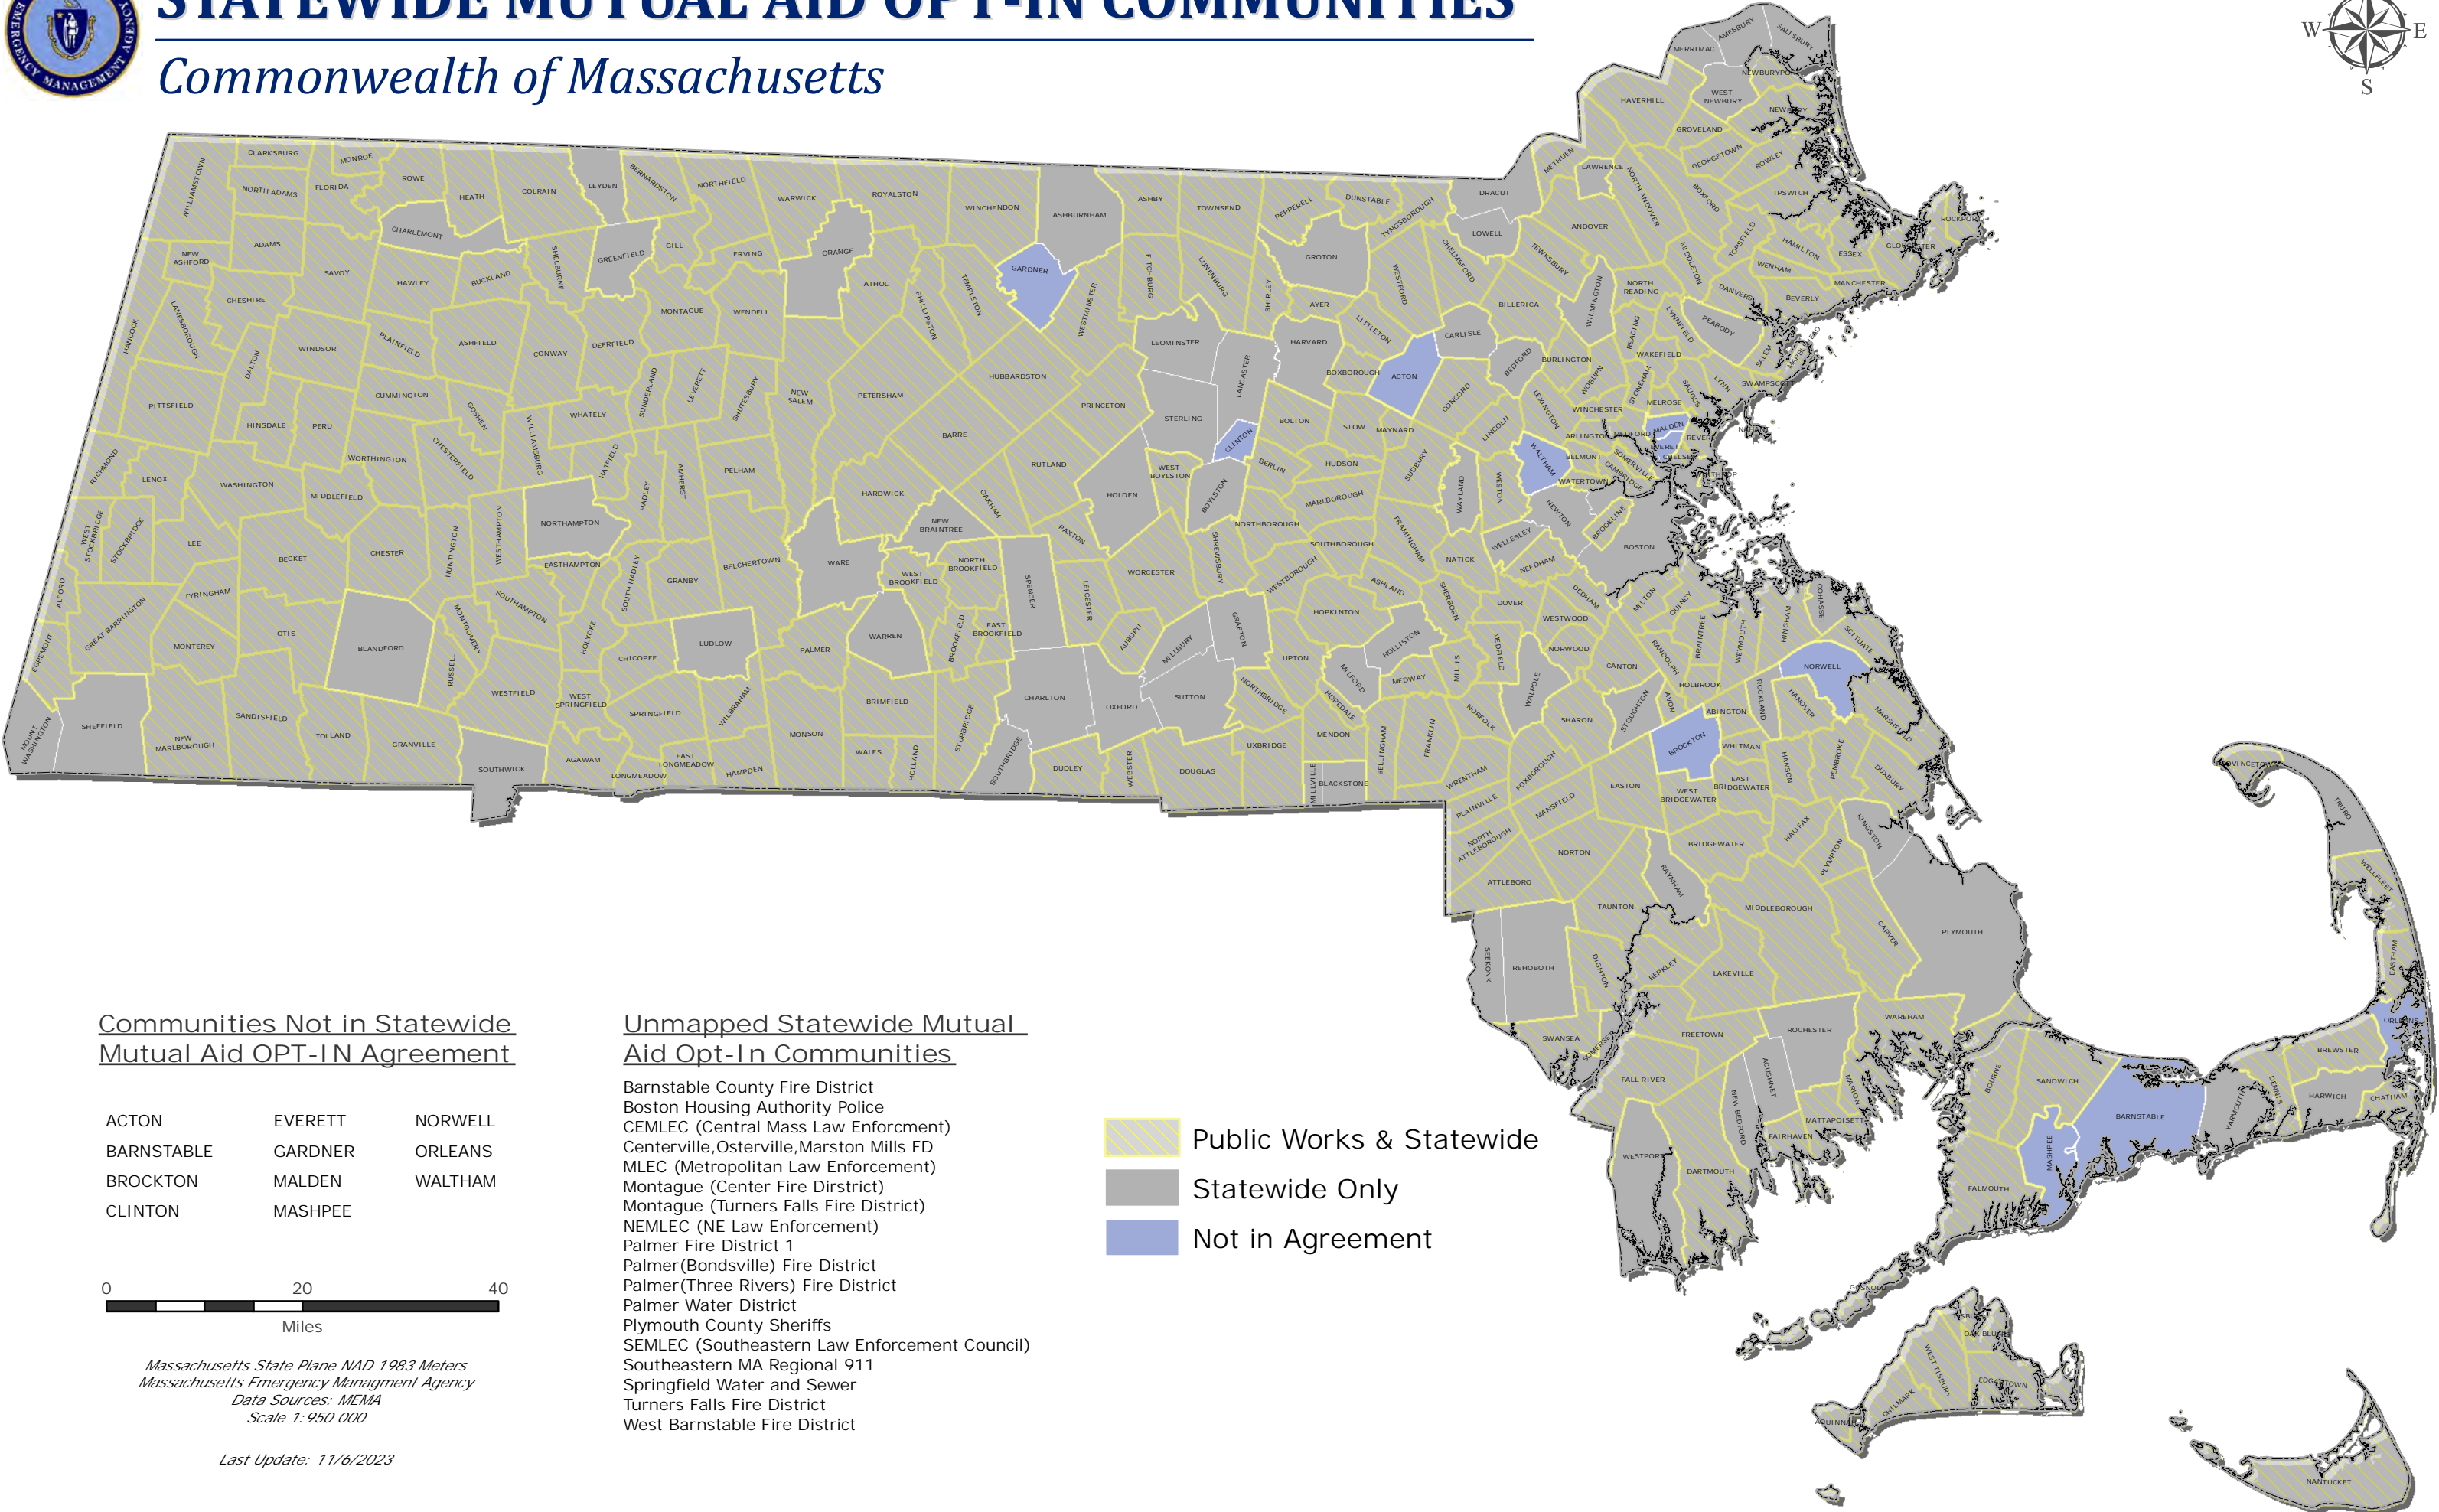

STATEWIDE MUTUAL AID OPT-IN COMMUNITIES

Commonwealth of Massachusetts

Communities Not in Statewide Mutual Aid OPT-IN Agreement

- ACTON
- BARNSTABLE
- BROCKTON
- CLINTON
- EVERETT
- GARDNER
- MALDEN
- MASHPEE
- NORWELL
- ORLEANS
- WALTHAM

Unmapped Statewide Mutual Aid Opt-In Communities

- Barnstable County Fire District
- Boston Housing Authority Police
- CEMLEC (Central Mass Law Enforcement)
- Centerville, Osterville, Marston Mills FD
- MLEC (Metropolitan Law Enforcement)
- Montague (Center Fire District)
- Montague (Turners Falls Fire District)
- NEMLEC (NE Law Enforcement)
- Palmer Fire District 1
- Palmer (Bondsville) Fire District
- Palmer (Three Rivers) Fire District
- Palmer Water District
- Plymouth County Sheriffs
- SEMLEC (Southeastern Law Enforcement Council)
- Southeastern MA Regional 911
- Springfield Water and Sewer
- Turners Falls Fire District
- West Barnstable Fire District

- Public Works & Statewide
- Statewide Only
- Not in Agreement

Massachusetts State Plane NAD 1983 Meters
 Massachusetts Emergency Management Agency
 Data Sources: MEMA
 Scale 1:950 000

Last Update: 11/6/2023