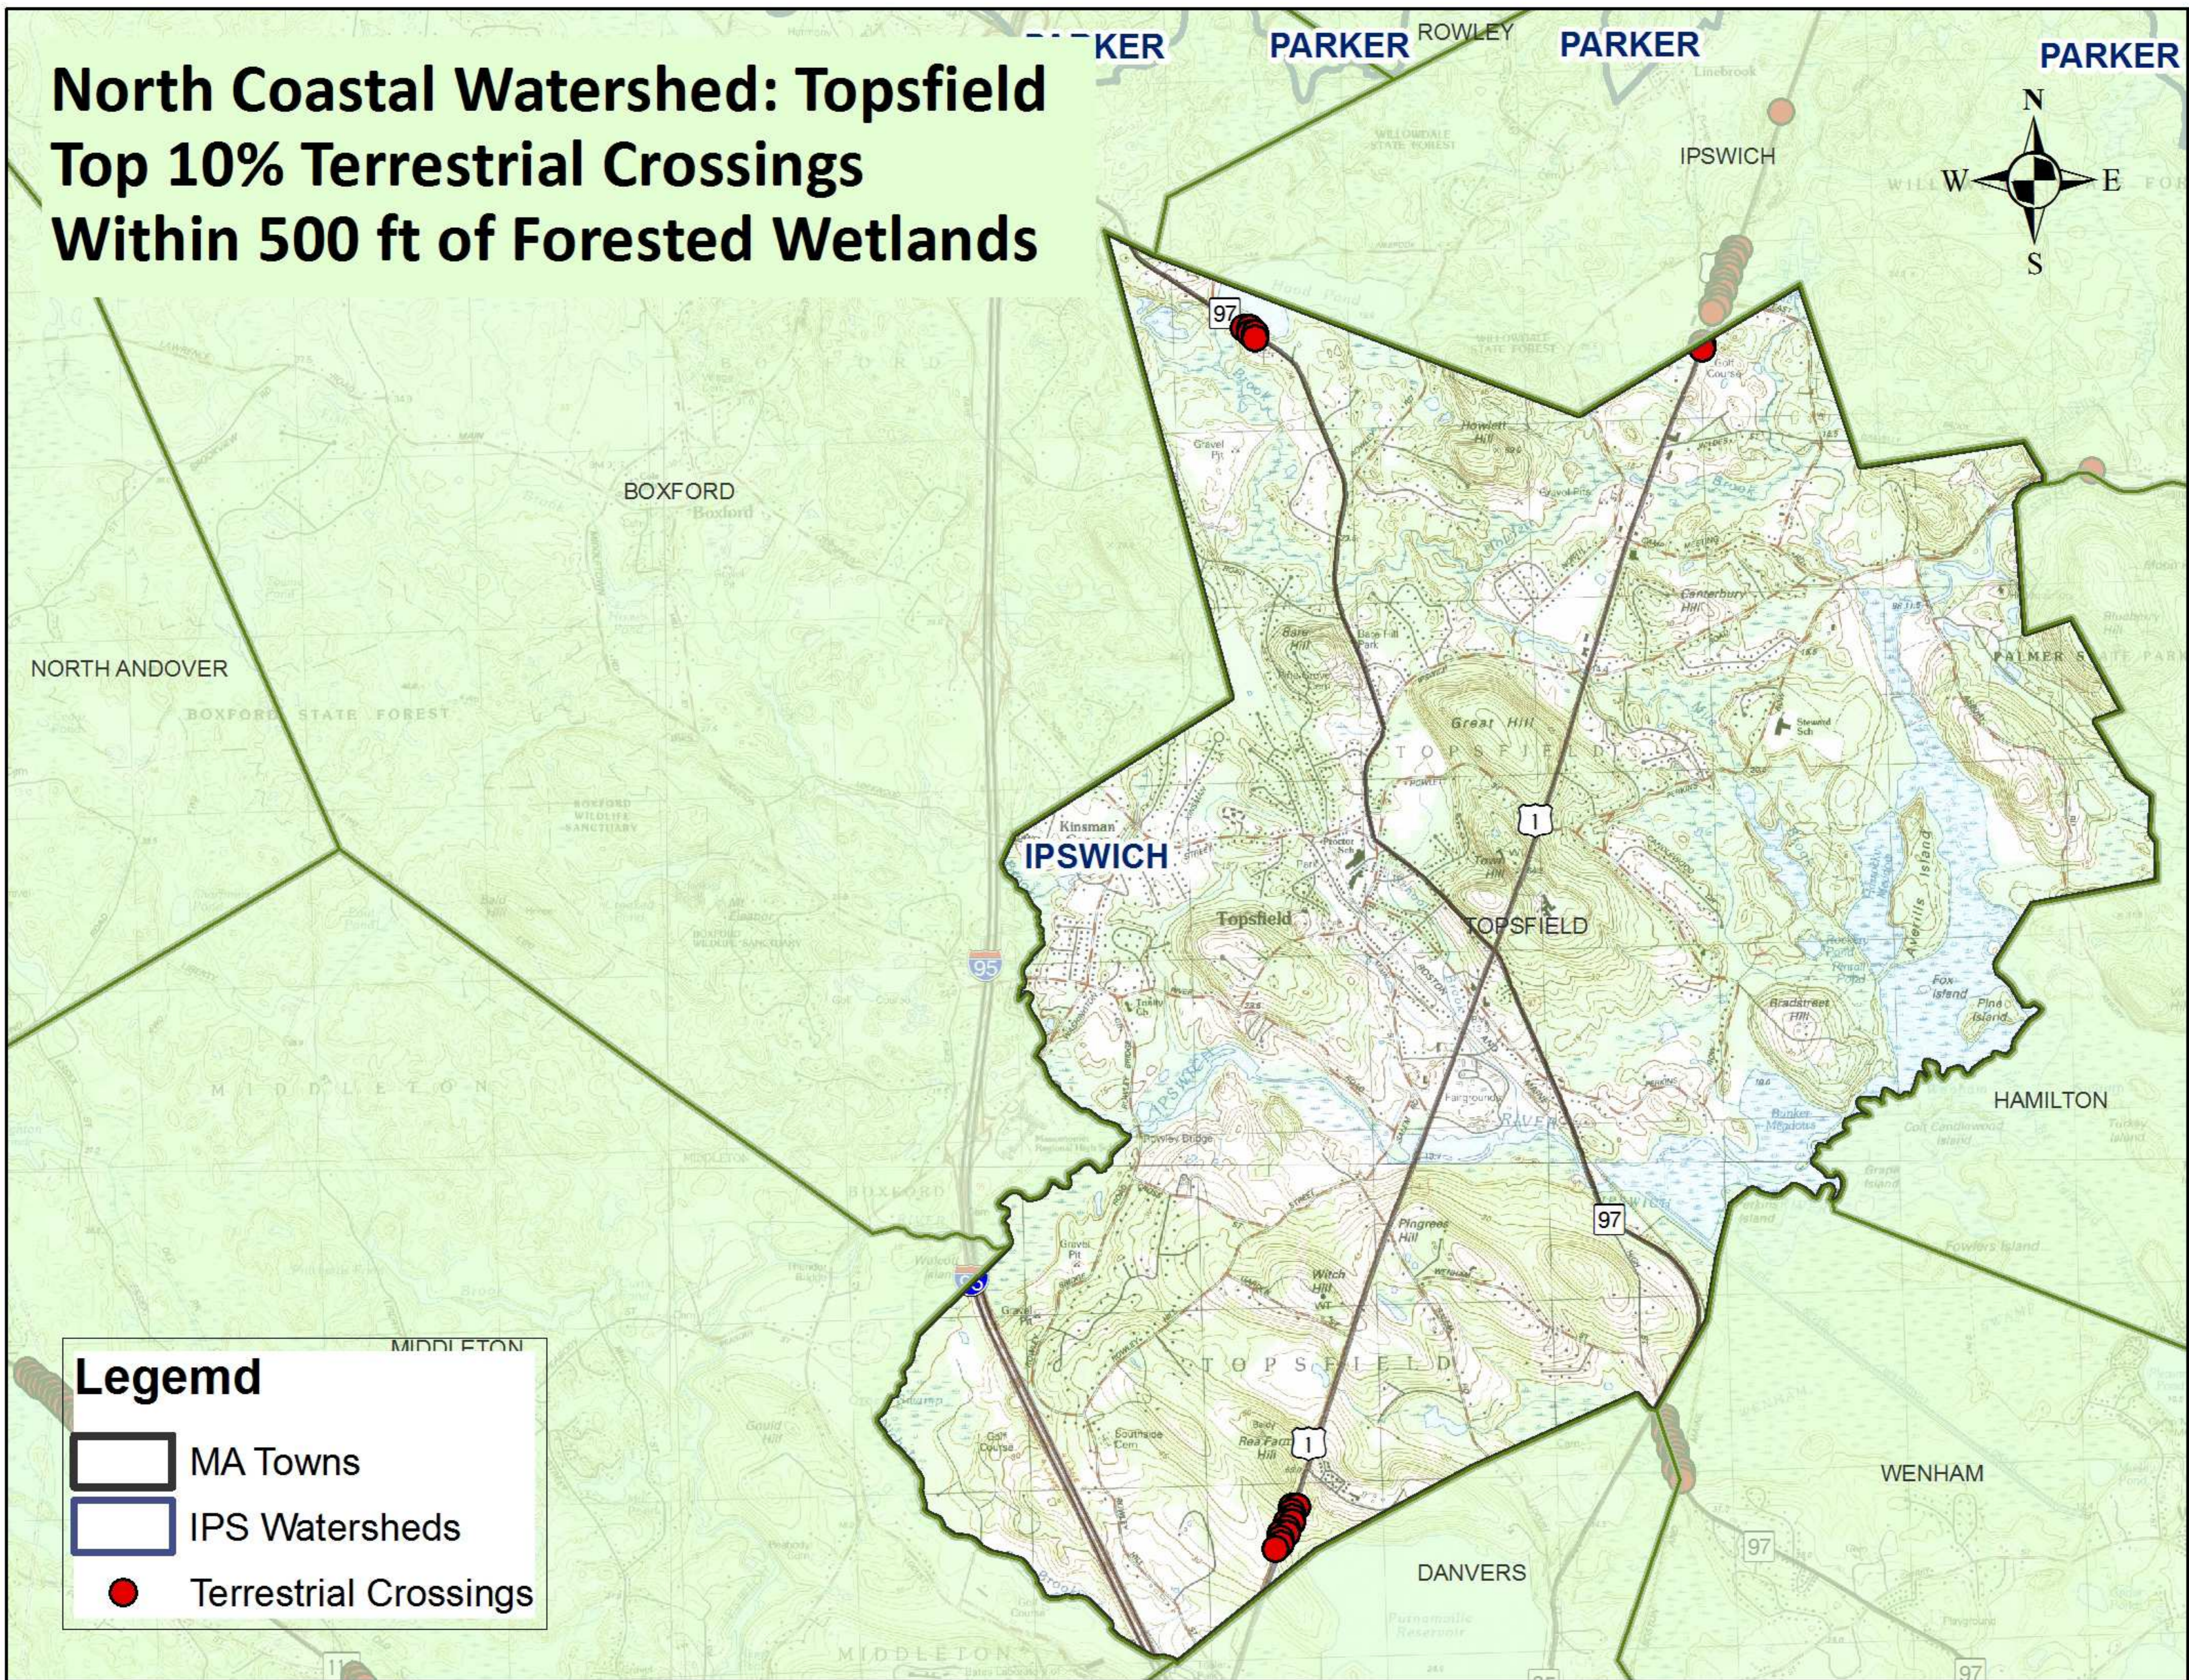

North Coastal Watershed: Topsfield Top 10% Terrestrial Crossings Within 500 ft of Forested Wetlands

Legend

- MA Towns
- IPS Watersheds
- Terrestrial Crossings