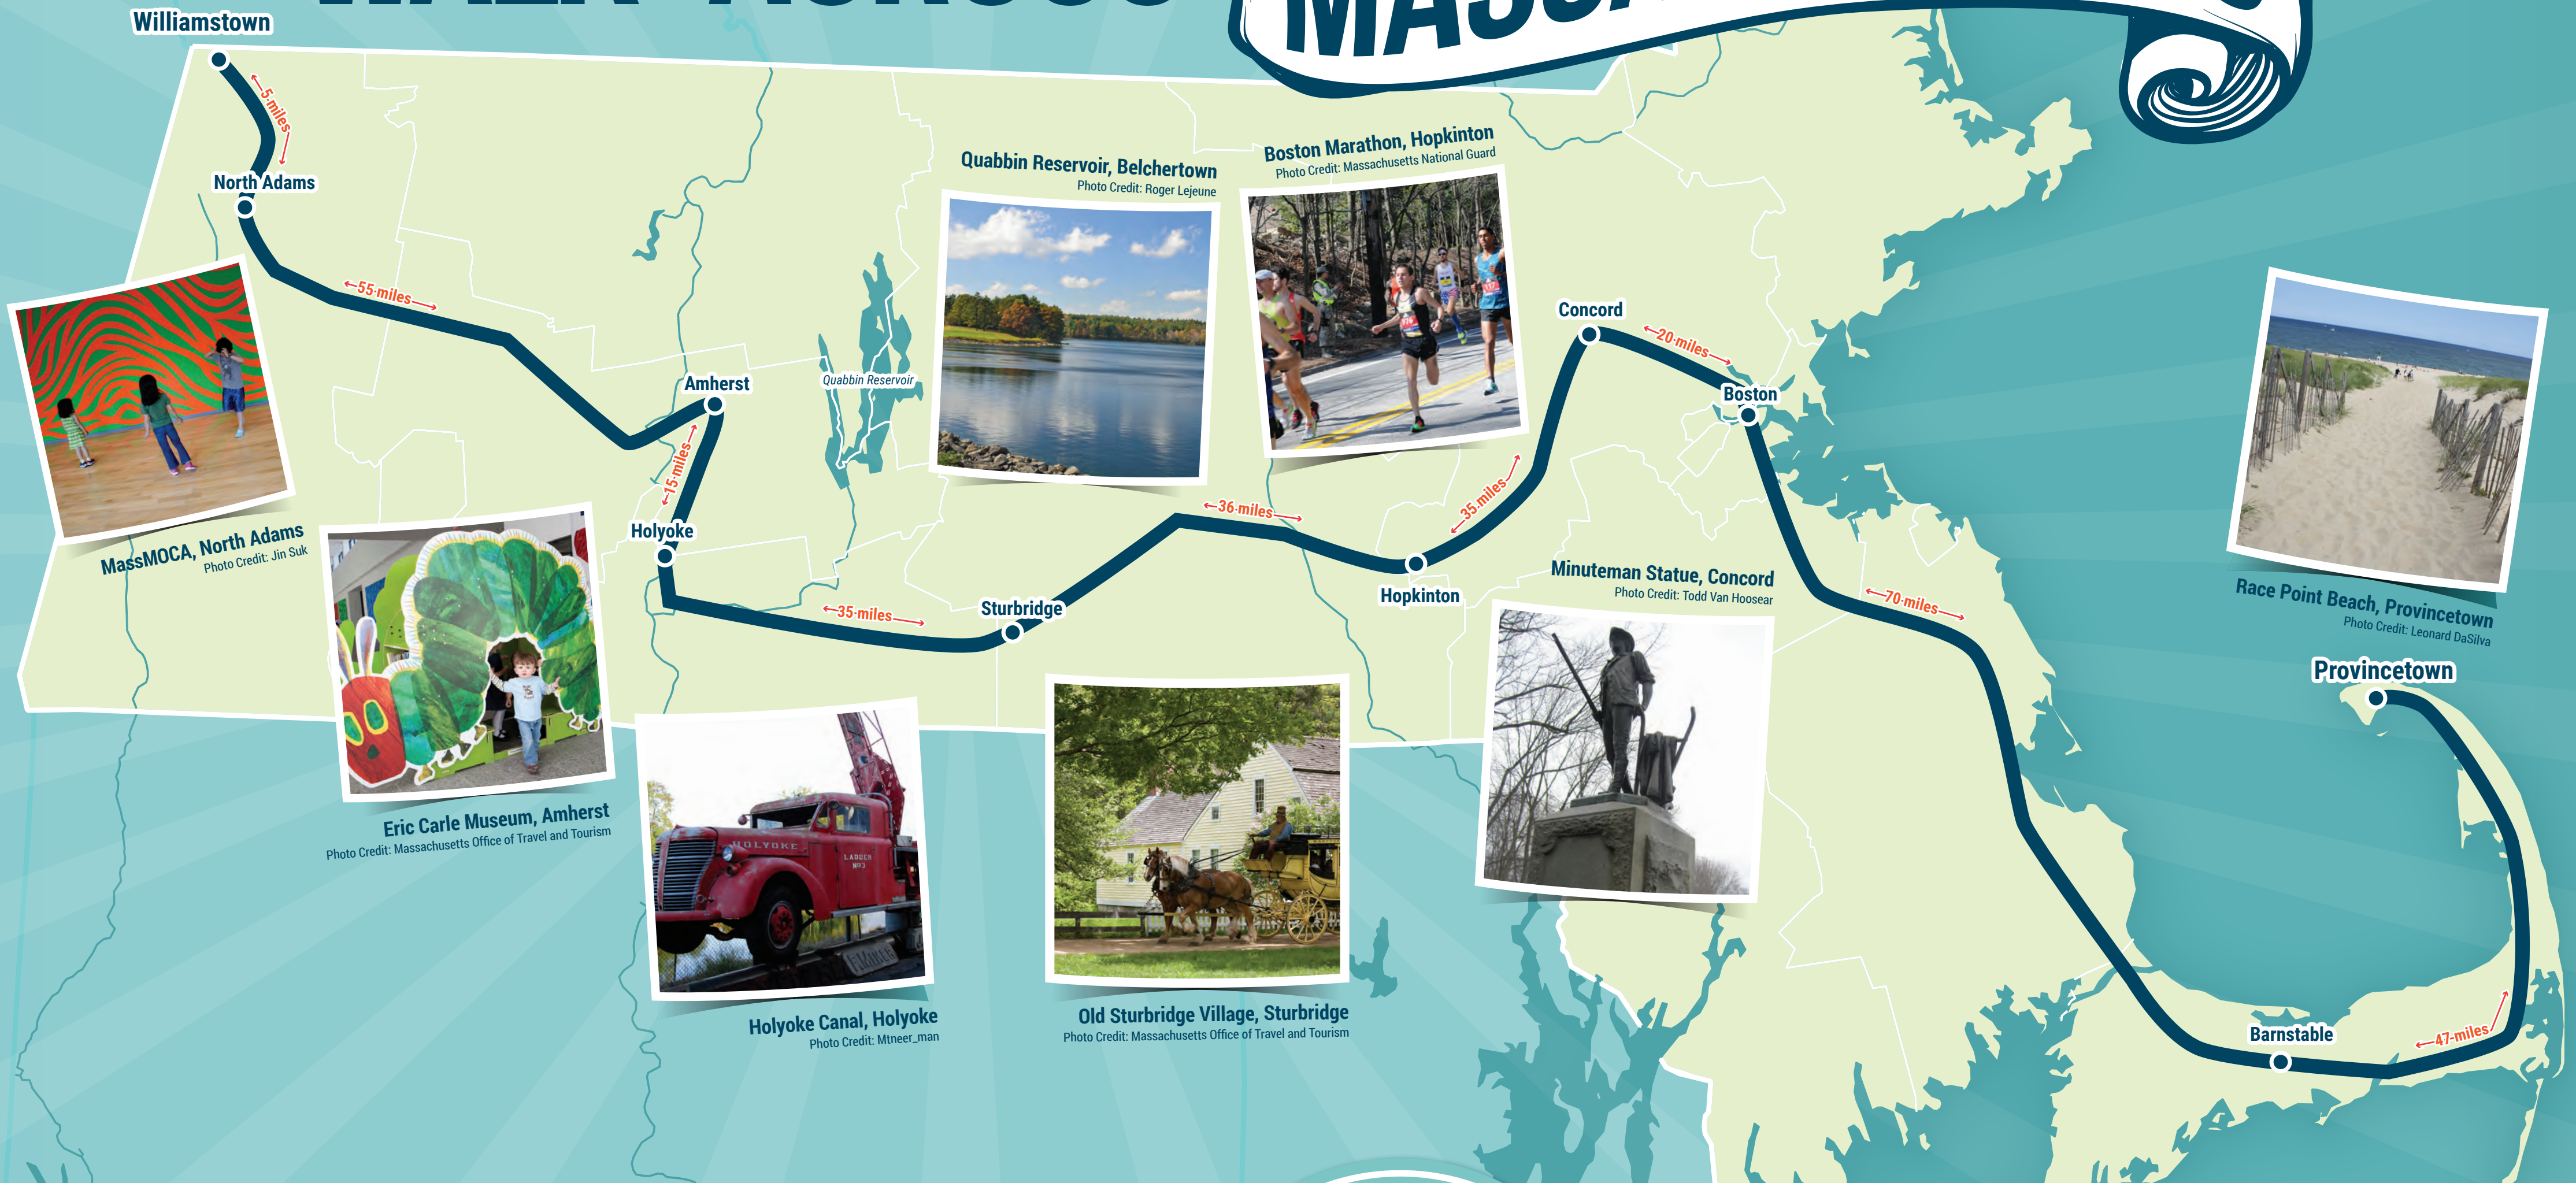

# WALK ACROSS

# MASSACHUSETTS

Find out more about walking and biking to school by visiting Massachusetts Safe Routes to School online: <https://www.mass.gov/safe-routes-to-school>

Count your miles in minutes or steps

**1 MILE** is approximately 20 minutes of walking or 2,000 steps.

MASSACHUSETTS Safe Routes to School  
[MASS.GOV/SAFE-ROUTES-TO-SCHOOL](https://www.mass.gov/safe-routes-to-school)

**massDOT**  
 Massachusetts Department of Transportation