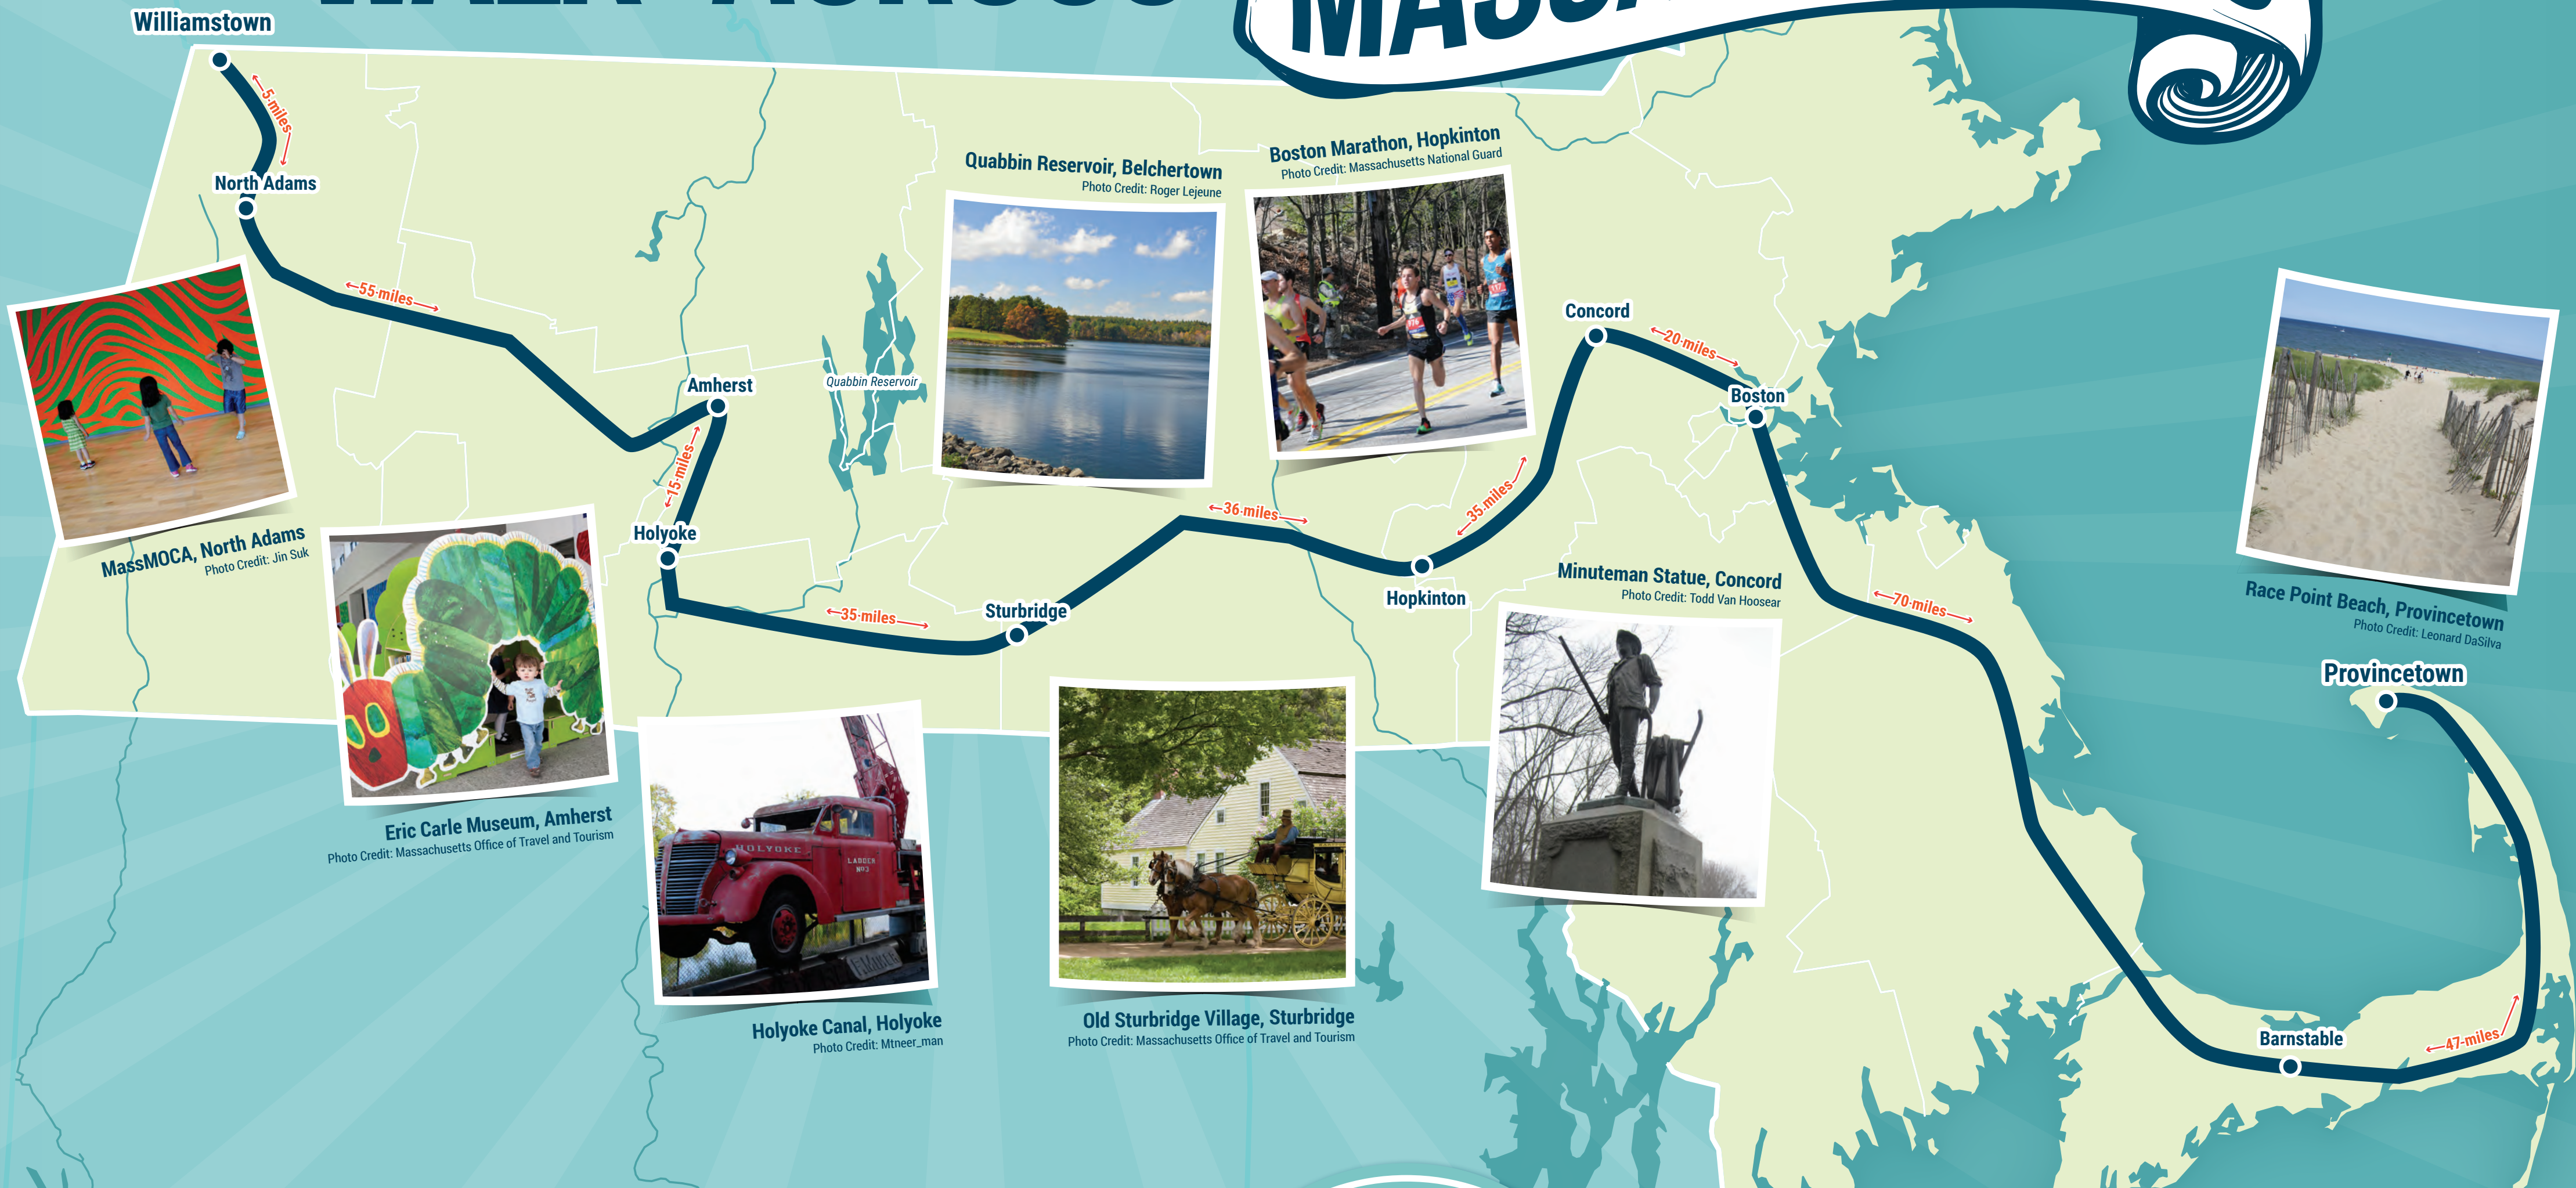

# WALK ACROSS

# MASSACHUSETTS

Find out more about walking and biking to school by visiting Massachusetts Safe Routes to School online: <https://www.mass.gov/safe-routes-to-school>

Count your miles in minutes or steps

**1 MILE** is approximately 20 minutes of walking or 2,000 steps.

 MASSACHUSETTS Safe Routes to School  
[MASS.GOV/SAFE-ROUTES-TO-SCHOOL](https://www.mass.gov/safe-routes-to-school)

**massDOT**  
 Massachusetts Department of Transportation