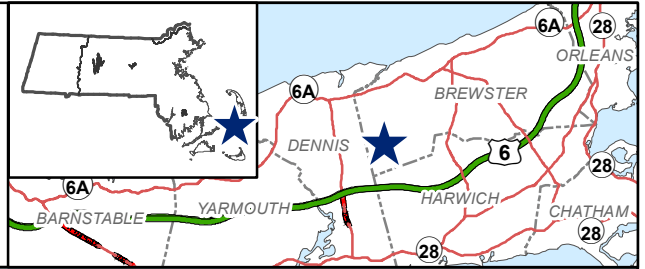

# Walkers Pond

105 Acres

Brewster

Cape Cod Watershed

Coordinates: 70° 7'55.21"W 41°43'12.48"N

USGS Quad: DENNIS/HARWICH

- Boat Ramp-Paved
- Stream-Flow Direction
- Island/Sand Bar
- Interstate
- Major Road
- Road
- Wetland
- Building Structures
- Deepest Point
- Dam