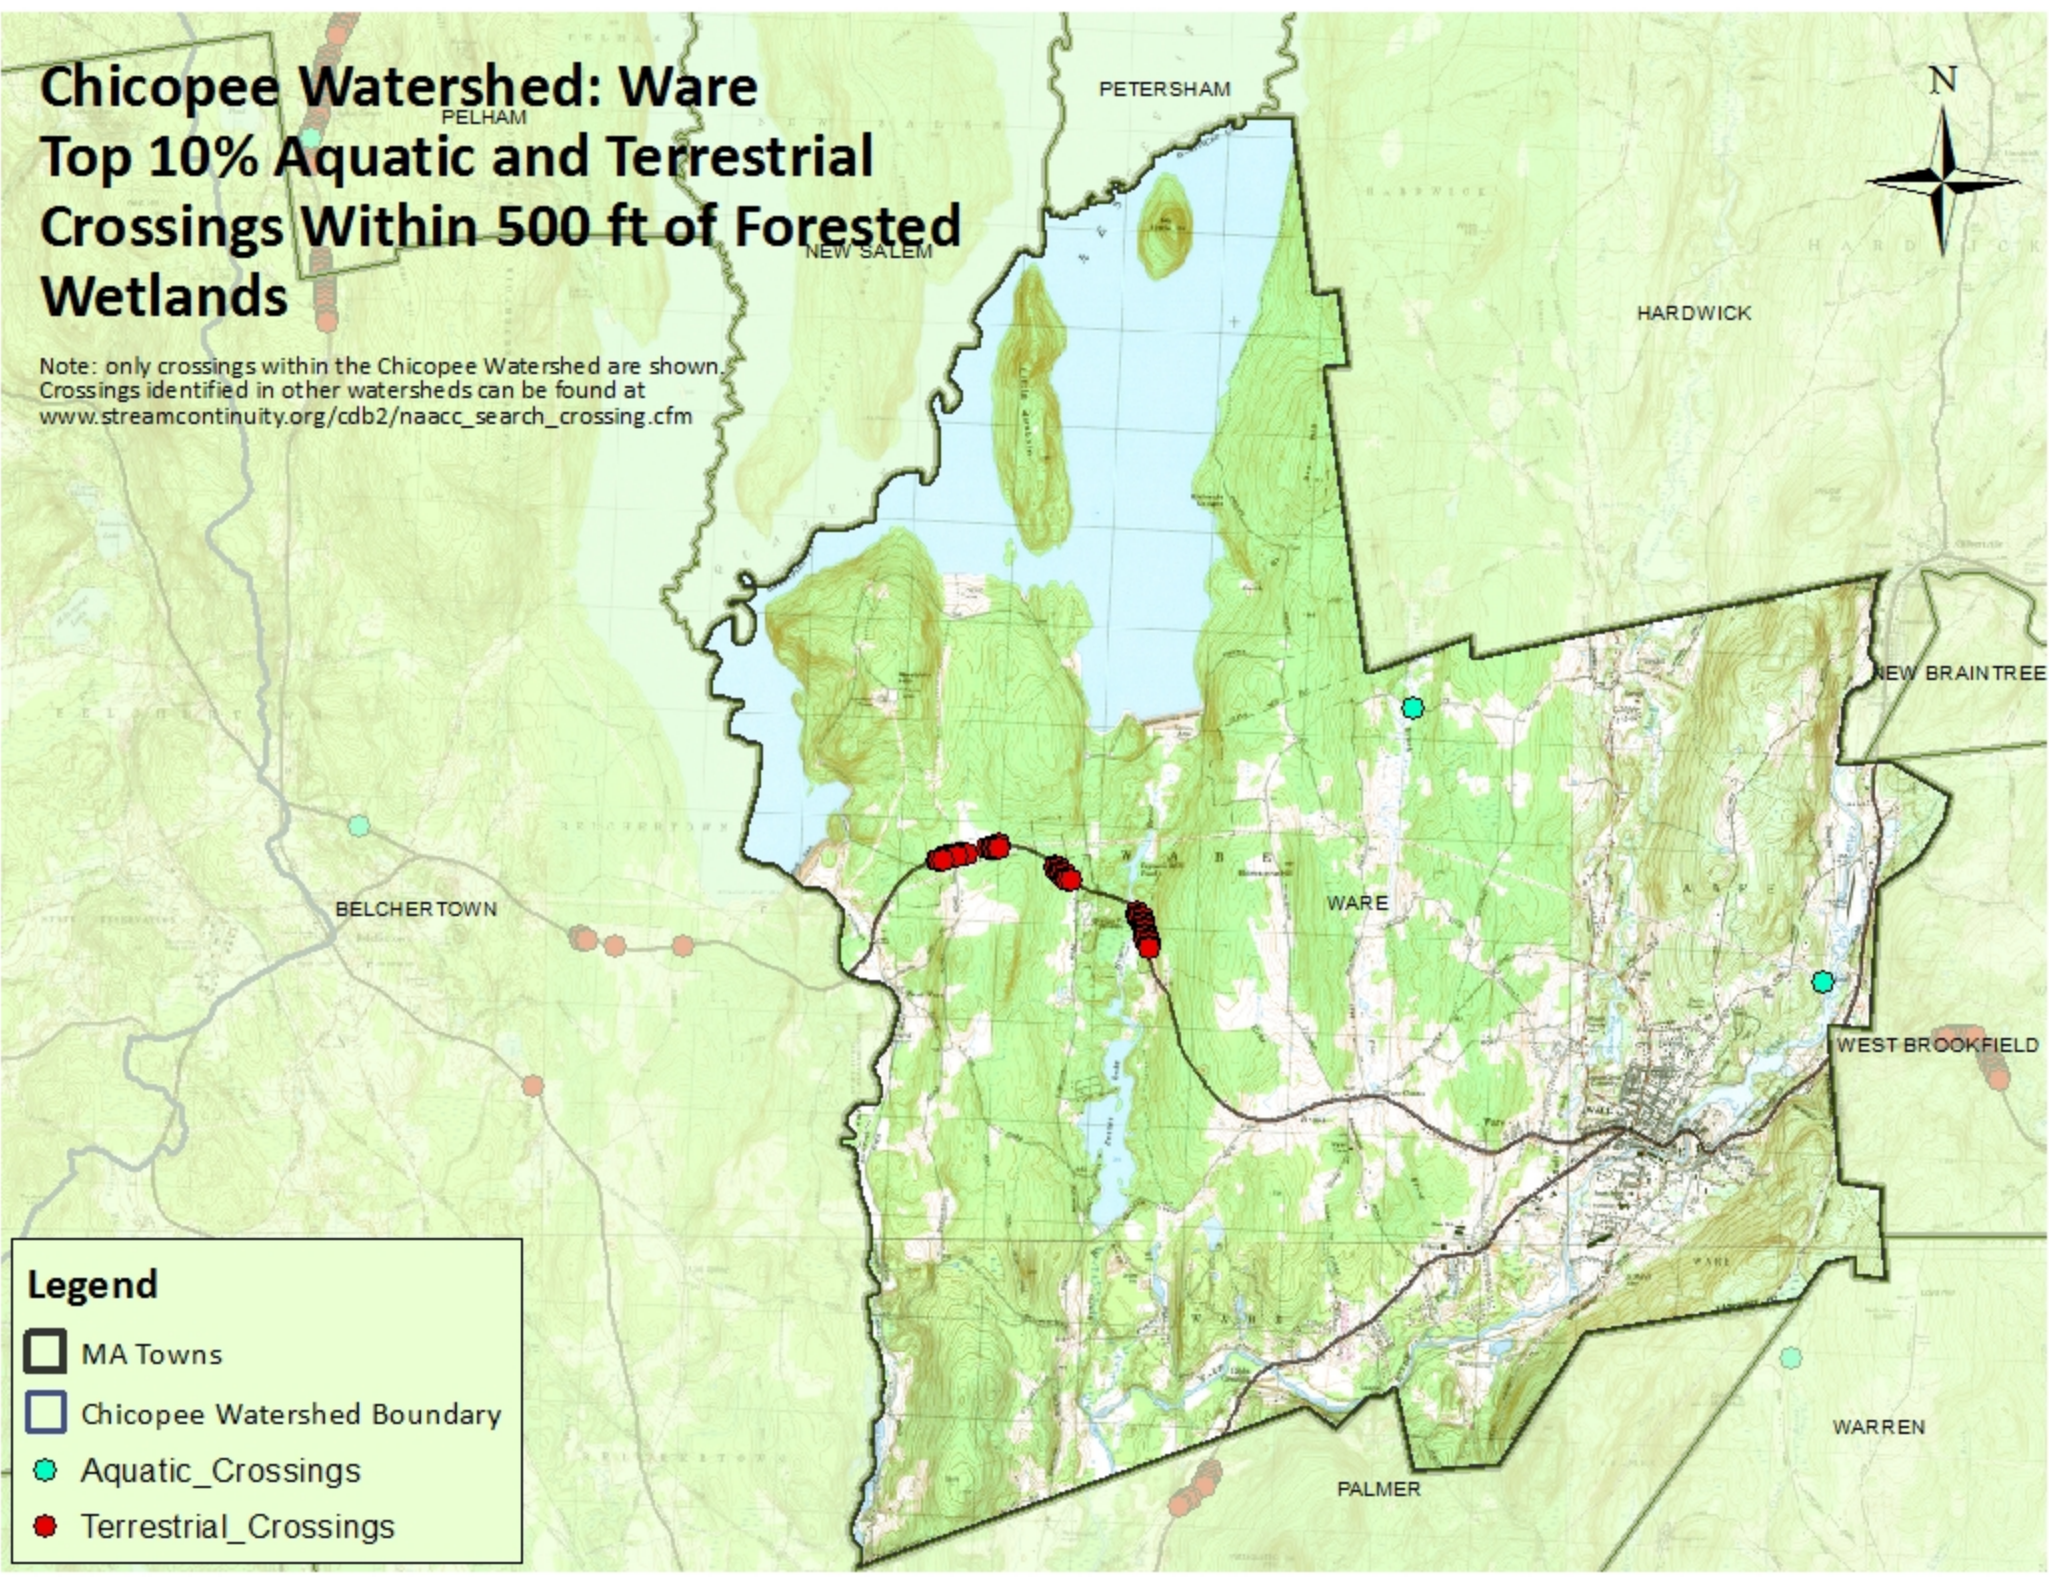

Chicopee Watershed: Ware Top 10% Aquatic and Terrestrial Crossings Within 500 ft of Forested Wetlands

Note: only crossings within the Chicopee Watershed are shown.
Crossings identified in other watersheds can be found at
www.streamcontinuity.org/cdb2/naacc_search_crossing.cfm

Legend

- MA Towns
- Chicopee Watershed Boundary
- Aquatic_Crossings
- Terrestrial_Crossings