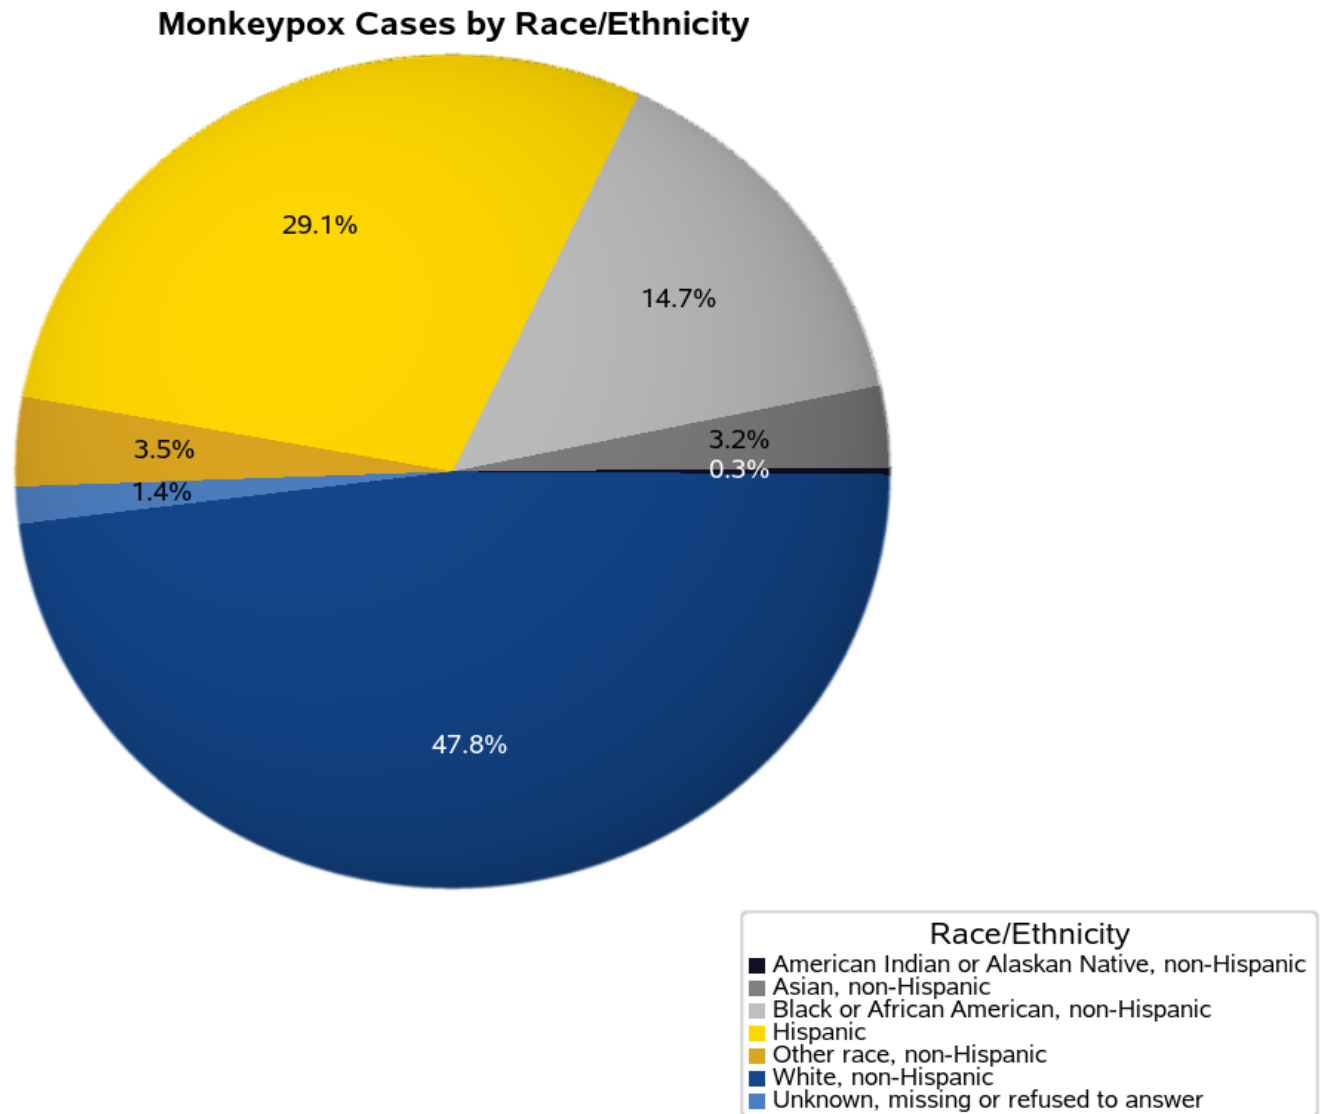

Massachusetts Department of Public Health– Thursday, September 8, 2022

Monkeypox Cases and People Vaccinated by Age, Sex and Race/Ethnicity

The Monkeypox Cases and People Vaccinated by Age, Sex and Race/Ethnicity Report will be updated weekly and posted on Thursday

Monkeypox Cases – Epidemic Curve

- **347** confirmed and probable cases of monkeypox have been reported in MA as of 9/8/2022
- There have been **30** new cases since the last report on 9/1/2022

Data as of 09/08/2022 and subject to change.

Monkeypox Cases by Sex

Monkeypox Cases by Sex

Data as of 09/08/2022 and subject to change.

Monkeypox Cases by Age Group

Data as of 09/08/2022 and subject to change.

Monkeypox Cases by Race/Ethnicity

Data as of 09/08/2022 and subject to change.

Monkeypox Vaccines

- Since June 1, 2022, **19,998** JYNNEOS vaccine doses have been administered to **14,702** people.
- **9,595** people have received only one dose of vaccine and **4,919** have received two doses.