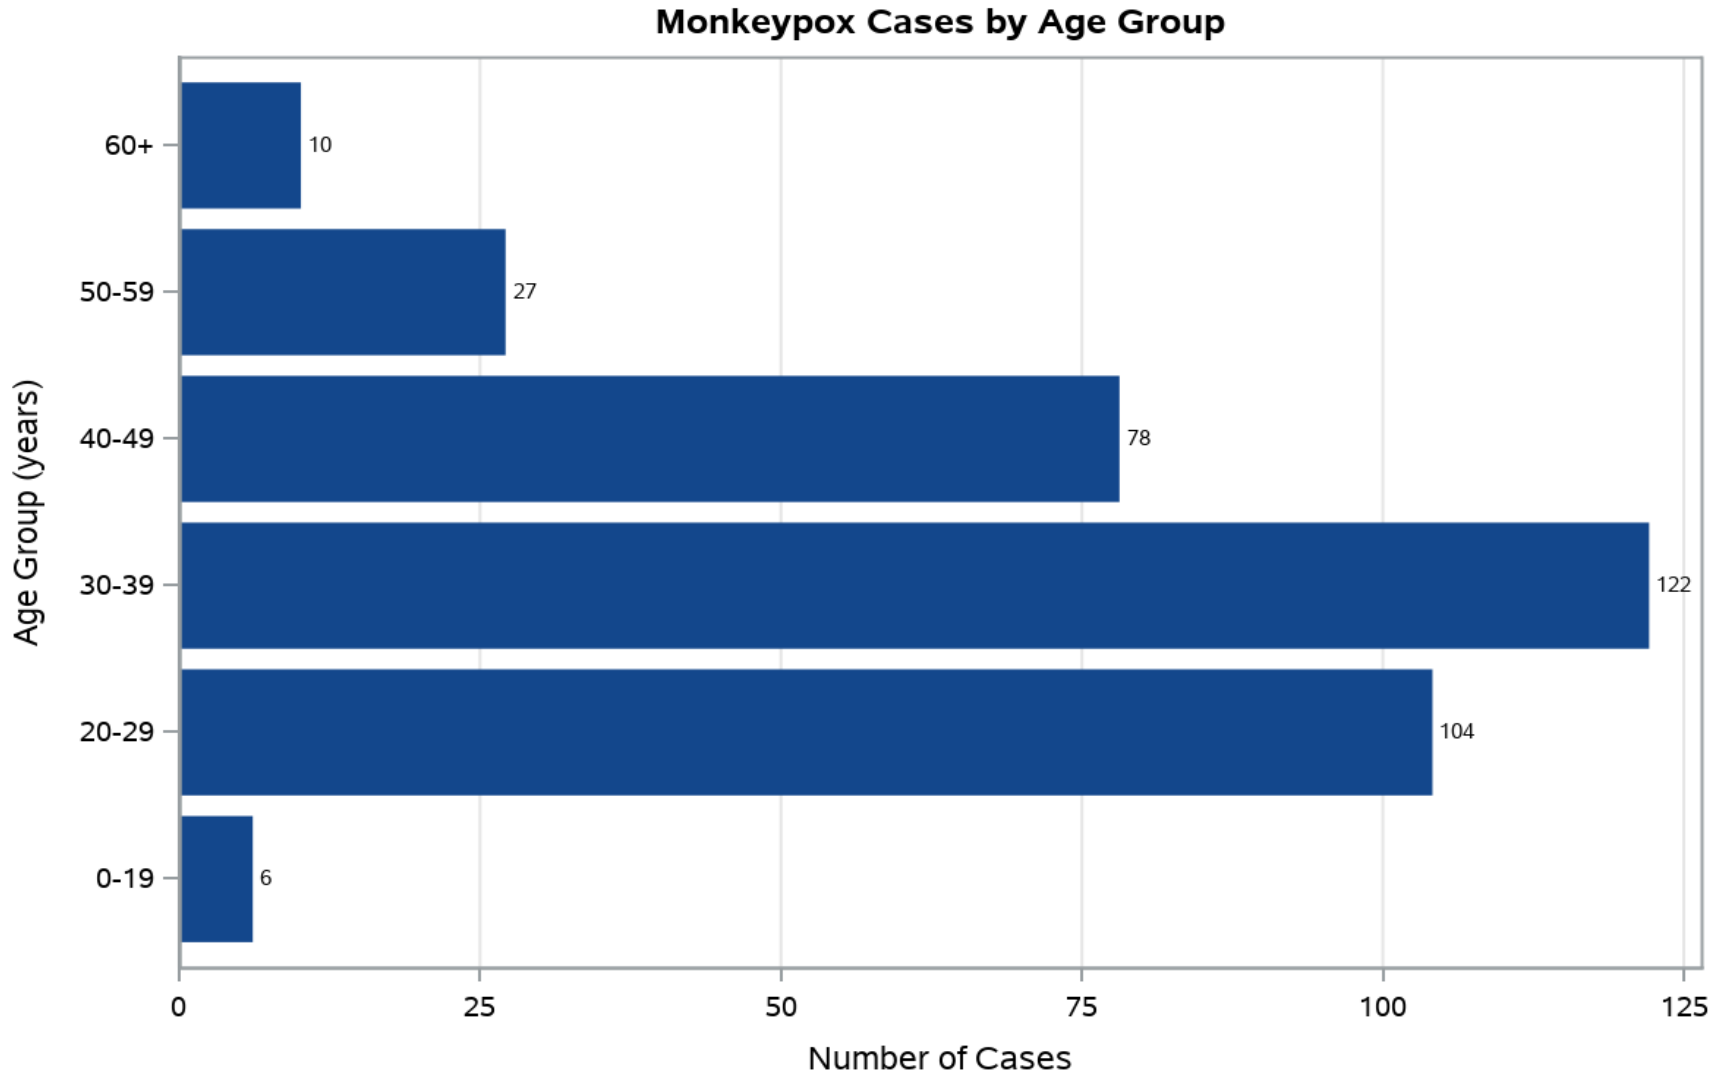

Massachusetts Department of Public Health– Thursday, September 8, 2022

Monkeypox Cases and People Vaccinated by Age, Sex and Race/Ethnicity

The Monkeypox Cases and People Vaccinated by Age, Sex and Race/Ethnicity Report will be updated weekly and posted on Thursday

Monkeypox Cases – Epidemic Curve

- **347** confirmed and probable cases of monkeypox have been reported in MA as of 9/8/2022
- There have been **30** new cases since the last report on 9/1/2022

Data as of 09/08/2022 and subject to change.

Monkeypox Cases by Sex

Monkeypox Cases by Sex

Data as of 09/08/2022 and subject to change.

Monkeypox Cases by Age Group

Data as of 09/08/2022 and subject to change.

Monkeypox Cases by Race/Ethnicity

Data as of 09/08/2022 and subject to change.

Monkeypox Vaccines

- Since June 1, 2022, **19,998** JYNNEOS vaccine doses have been administered to **14,702** people.
- **9,595** people have received only one dose of vaccine and **4,919** have received two doses.