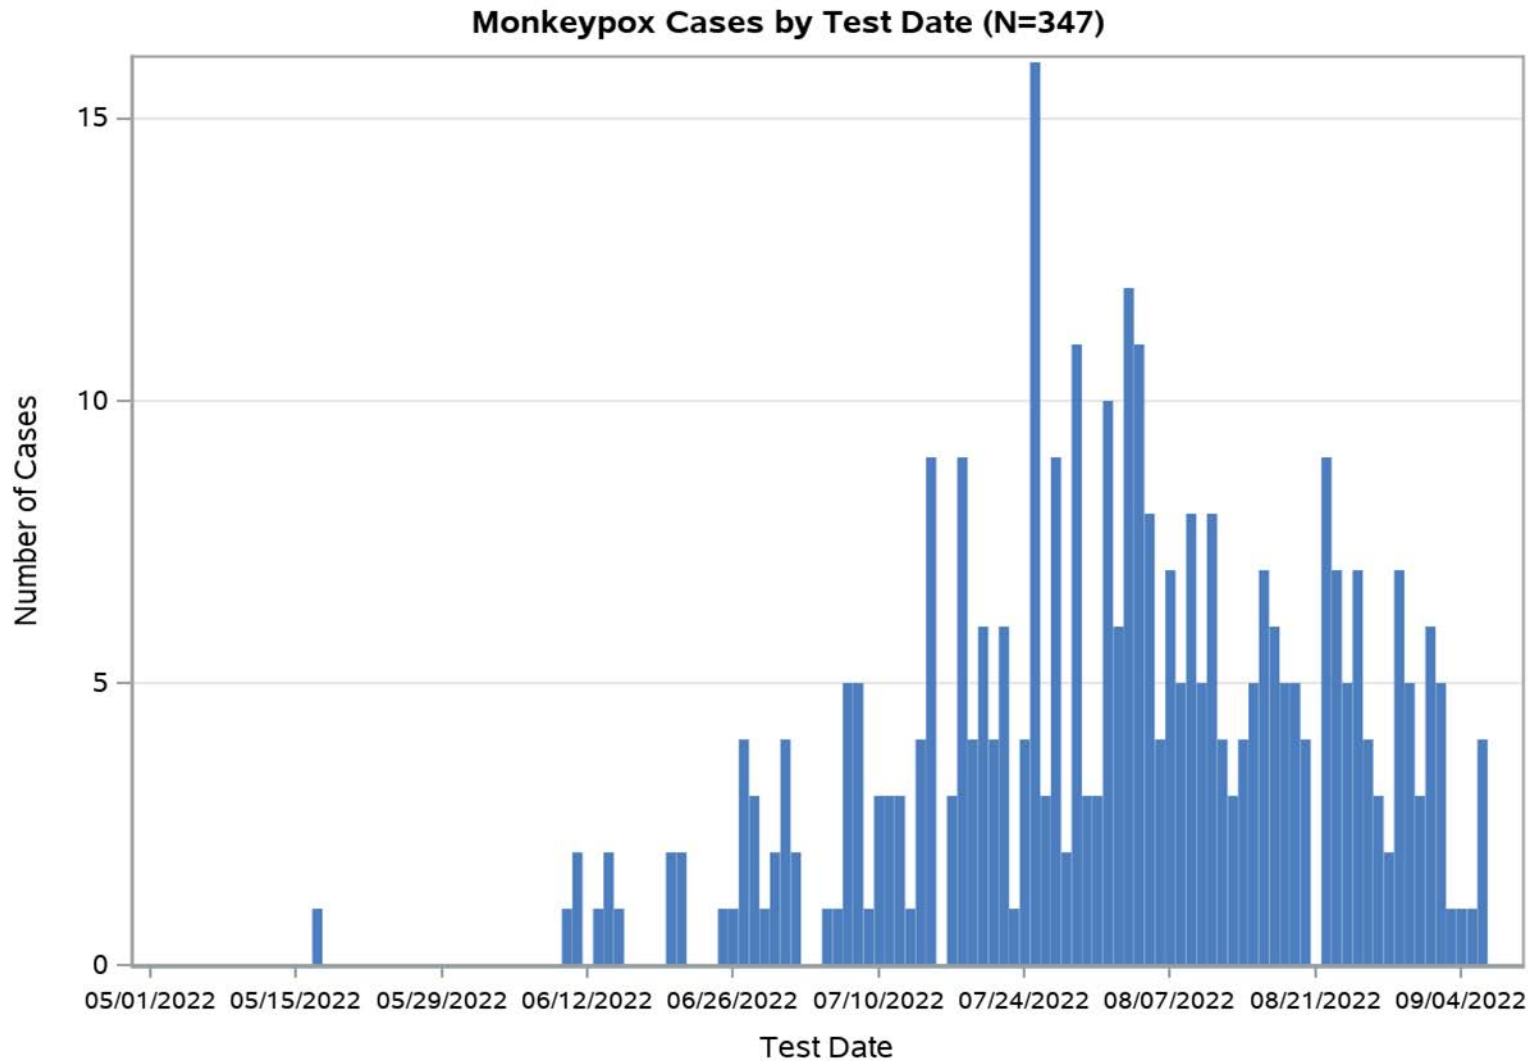

Massachusetts Department of Public Health– Thursday, September 8, 2022

Monkeypox Cases and People Vaccinated by Age, Sex and Race/Ethnicity

The Monkeypox Cases and People Vaccinated by Age, Sex and Race/Ethnicity Report will be updated weekly and posted on Thursday

All data included in this report are preliminary and subject to change. Data on demographics of cases is obtained through electronic reports by healthcare providers and laboratories and from cases during case interviews and entered into the Massachusetts Electronic Disease Surveillance System (MAVEN). Data on demographics of people vaccinated is obtained through provider reports into the Massachusetts Immunization Information System (MIIS).

Monkeypox Cases – Epidemic Curve

- **347** confirmed and probable cases of monkeypox have been reported in MA as of 9/8/2022
- There have been **30** new cases since the last report on 9/1/2022

Data as of 09/08/2022 and subject to change.

Monkeypox Cases by Sex

Monkeypox Cases by Sex

Data as of 09/08/2022 and subject to change.

Monkeypox Cases by Age Group

Data as of 09/08/2022 and subject to change.

Monkeypox Cases by Race/Ethnicity

Data as of 09/08/2022 and subject to change.