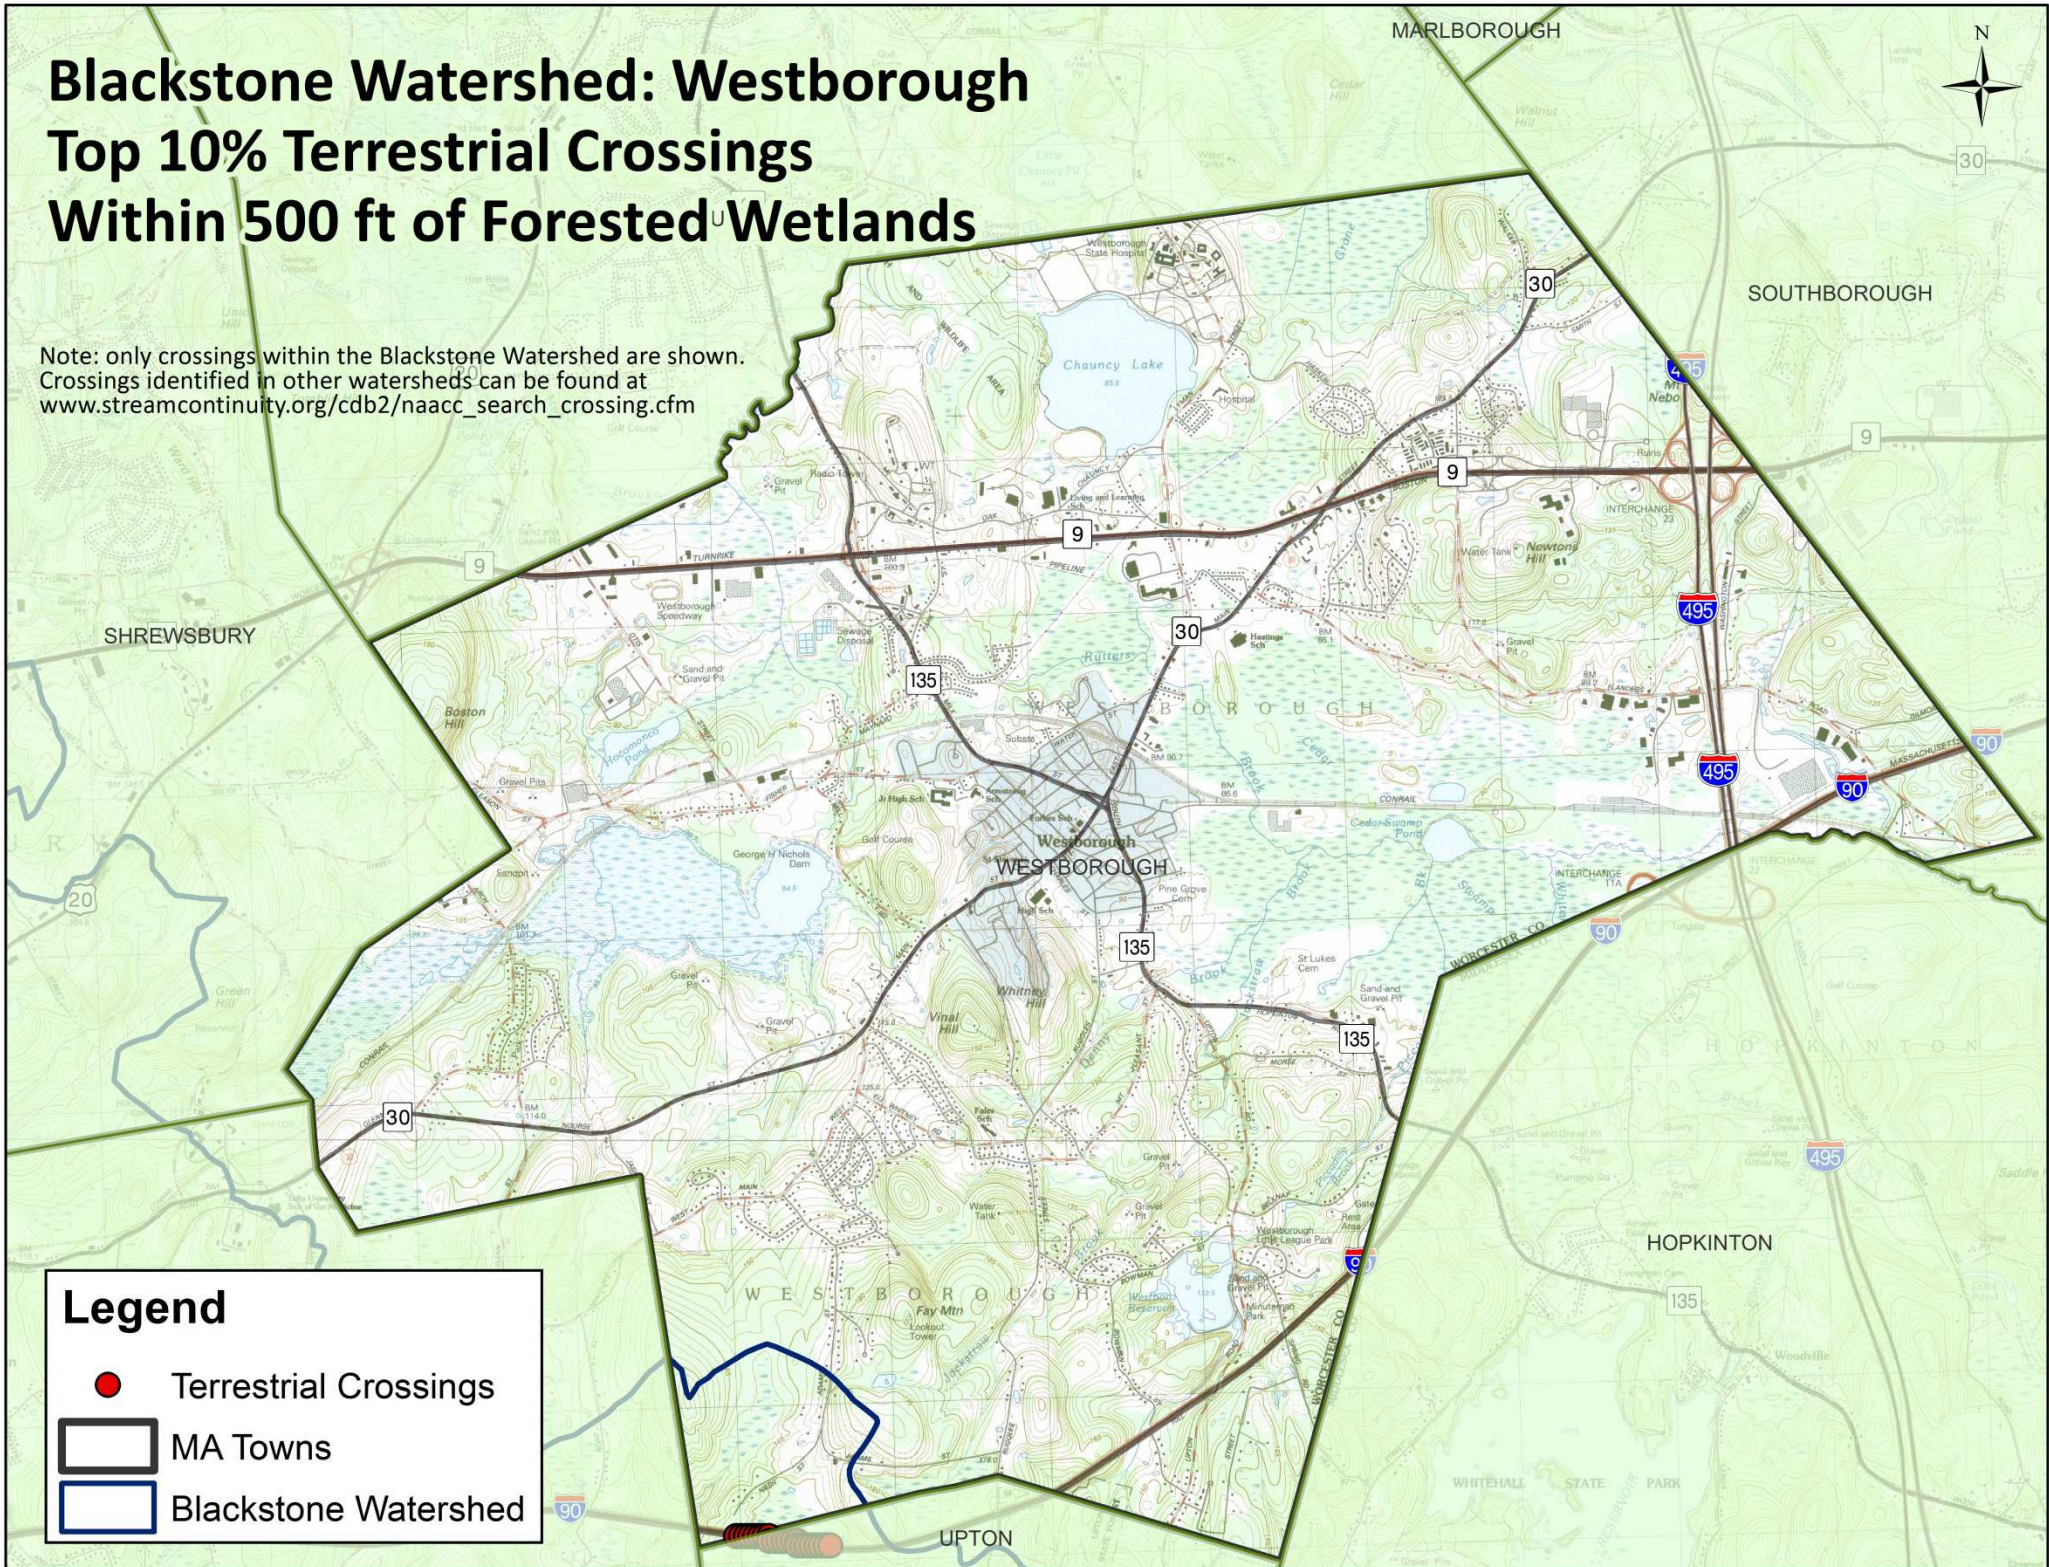

Blackstone Watershed: Westborough Top 10% Terrestrial Crossings Within 500 ft of Forested Wetlands

Note: only crossings within the Blackstone Watershed are shown.
Crossings identified in other watersheds can be found at
www.streamcontinuity.org/cdb2/naacc_search_crossing.cfm

Legend

- Terrestrial Crossings
- ▭ MA Towns
- ▭ Blackstone Watershed