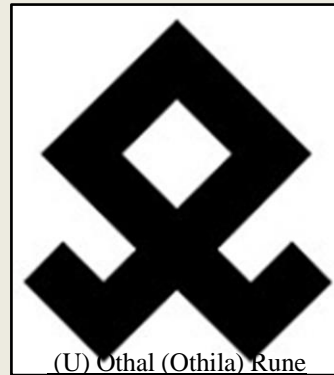

# White Supremacy Movement Symbols

(U) Common Symbols and Images Used in the White Supremacy Movement

(U) Swastika

Nazi symbol, used to connote force and power

(U) Common Symbols and Images Used in the White Supremacy Movement

(U) Triskele

Three-bladed swastika

(U) Common Symbols and Images Used in the White Supremacy Movement

(U) Totenkopf

The “death’s head” symbol used by the SS units in Nazi Germany.

(U) Common Symbols and Images Used in the White

(U) Othala (Othila) Rune

Symbol expresses faith in Odinism.

**(U) Common Symbols and Images Used in the White Supremacy Movement**

(U) Ku Klux Klan (KKK)

The Mystic Insignia of a Klansman is a square white cross with a drop of blood in the center.

\*The use of this and other symbols portrayed in this primer are not always indicative of white supremacy extremism. Many individuals or groups who use these symbols are exercising their First Amendment rights.