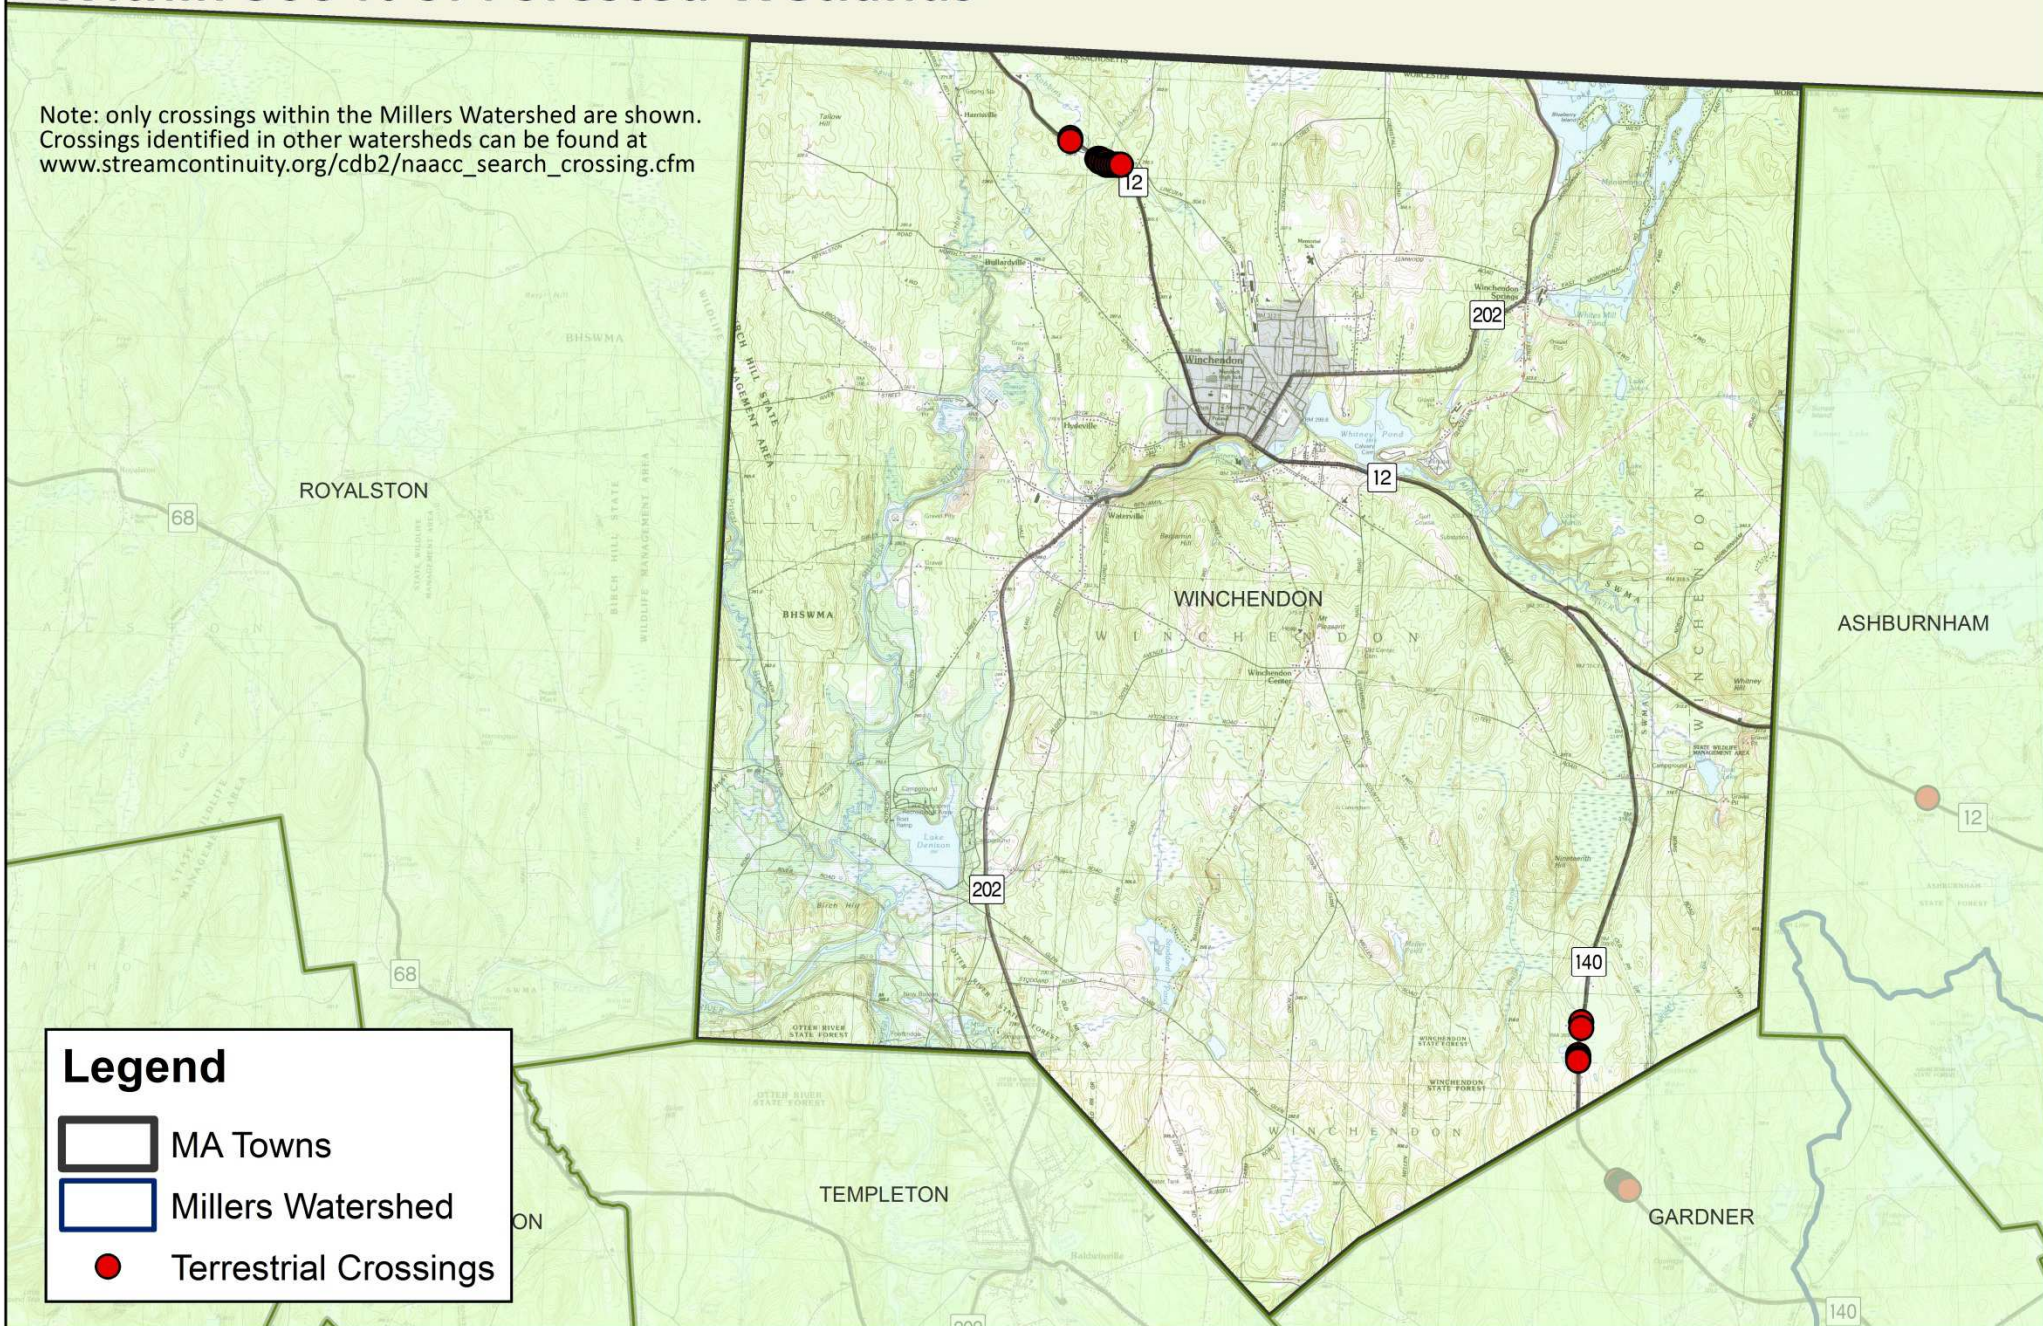

Millers Watershed: Winchendon Top 10% Terrestrial Crossings Within 500 ft of Forested Wetlands

New Hampshire

Note: only crossings within the Millers Watershed are shown.
Crossings identified in other watersheds can be found at
www.streamcontinuity.org/cdb2/naacc_search_crossing.cfm

Legend

-  MA Towns
-  Millers Watershed
-  Terrestrial Crossings