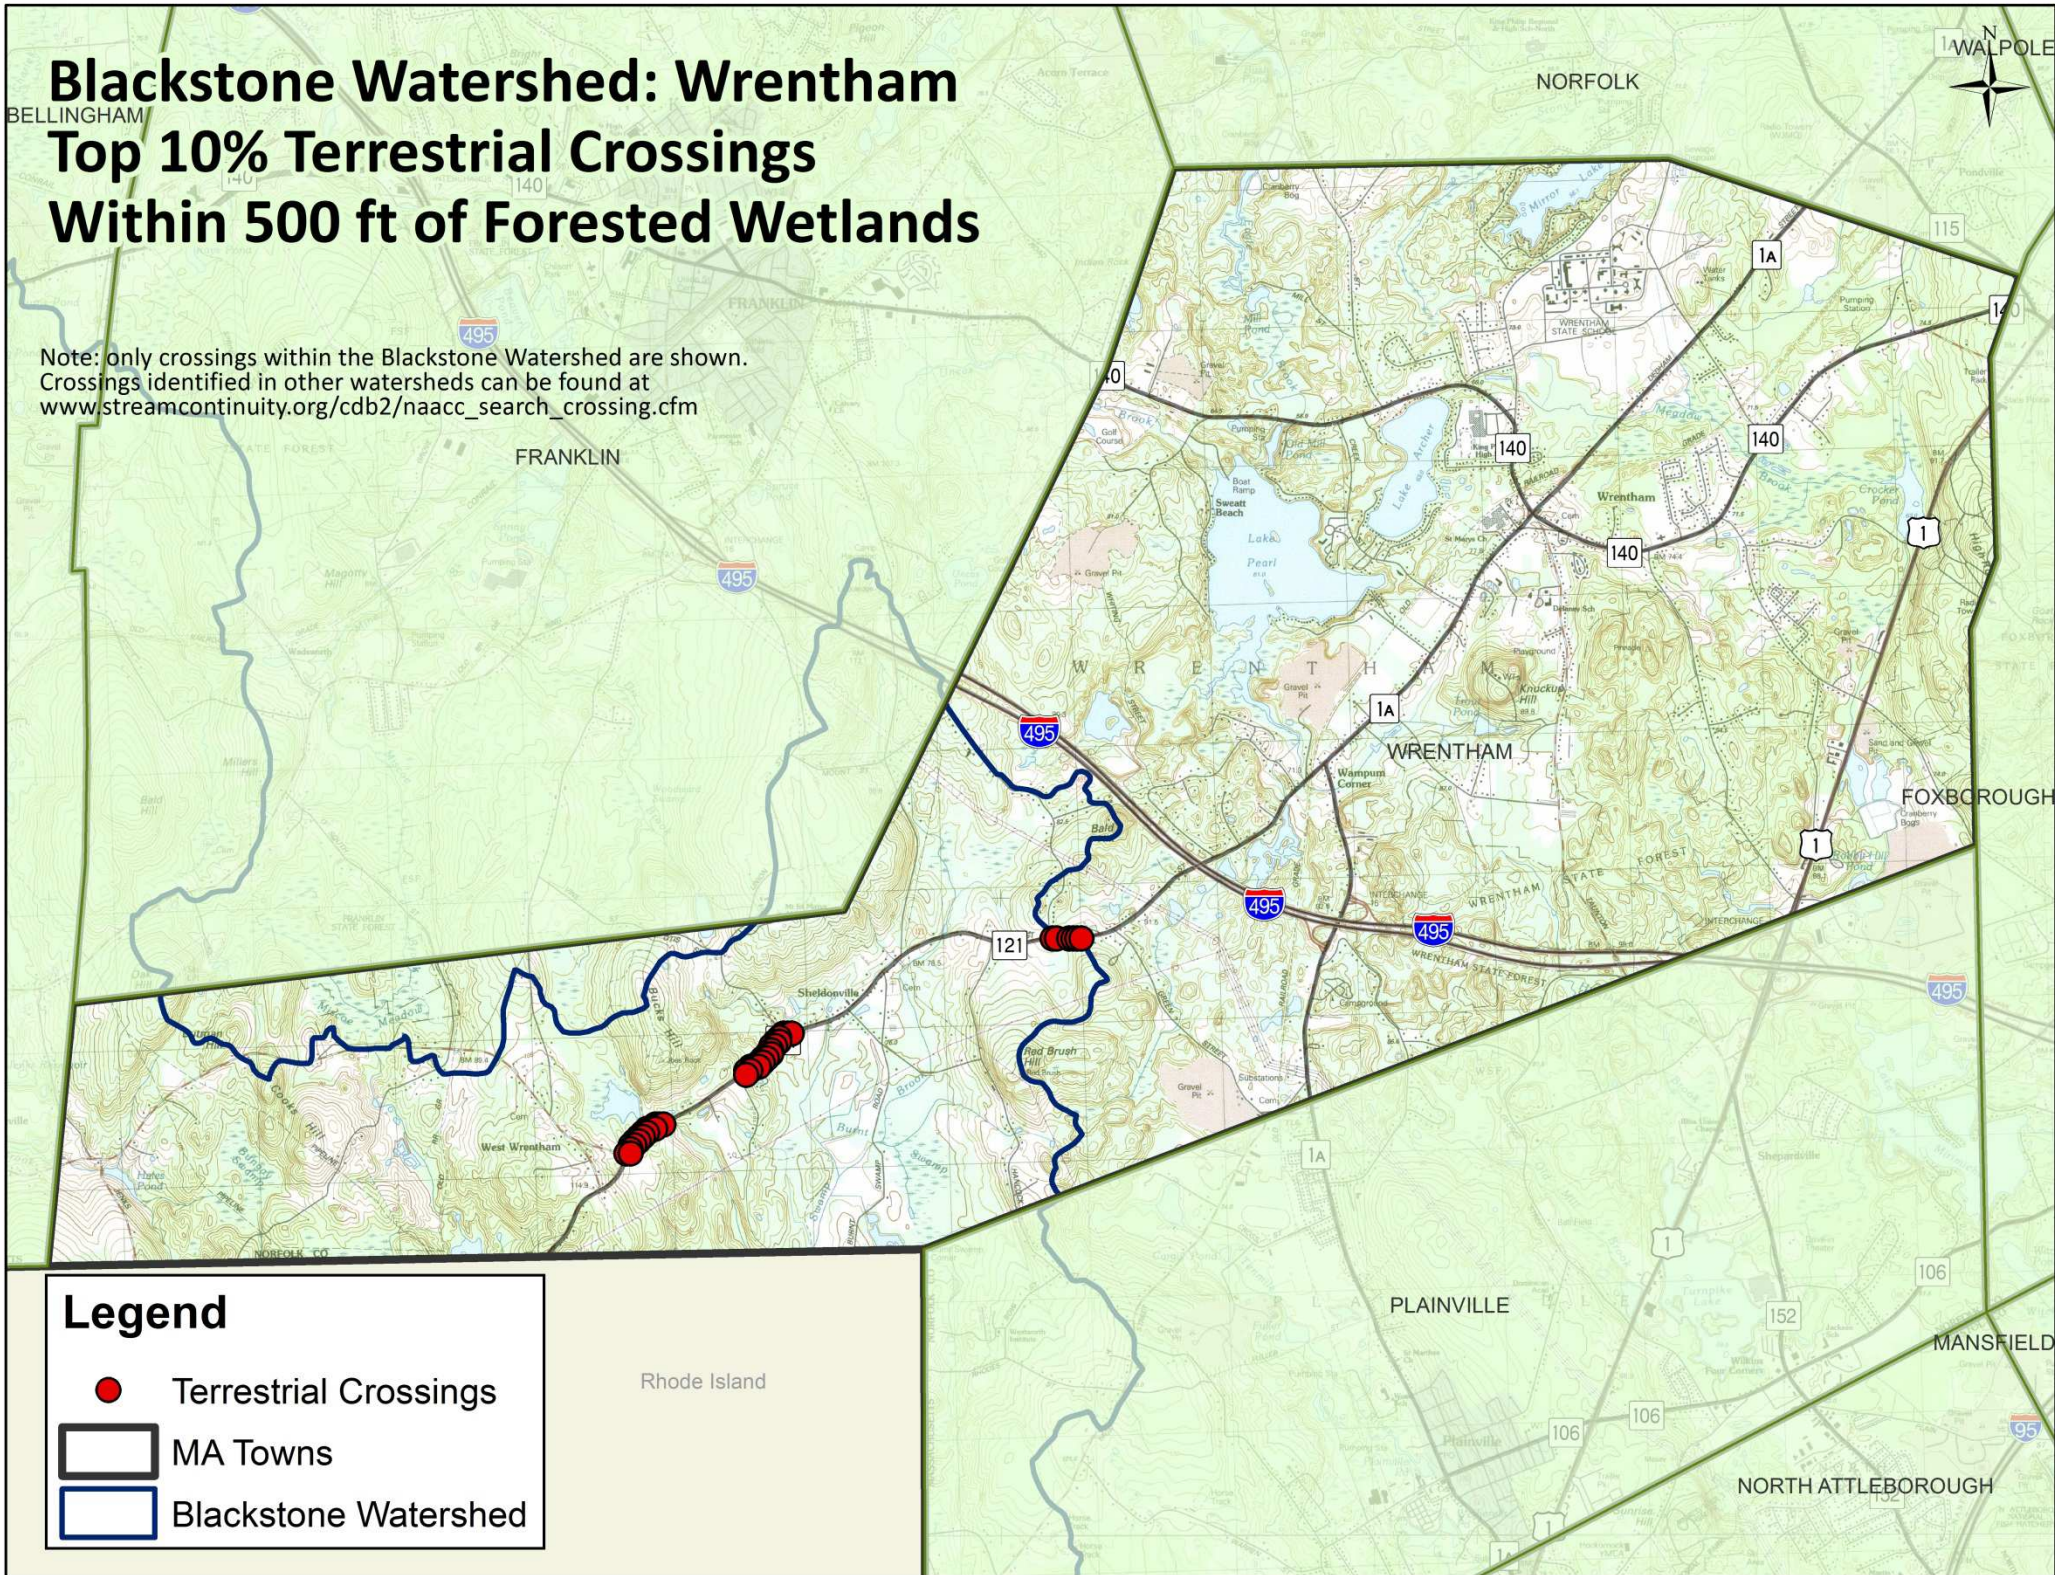

# Blackstone Watershed: Wrentham Top 10% Terrestrial Crossings Within 500 ft of Forested Wetlands

Note: only crossings within the Blackstone Watershed are shown.  
Crossings identified in other watersheds can be found at  
[www.streamcontinuity.org/cdb2/naacc\\_search\\_crossing.cfm](http://www.streamcontinuity.org/cdb2/naacc_search_crossing.cfm)

## Legend

- Terrestrial Crossings
- MA Towns
- ▭ Blackstone Watershed

Rhode Island

PLAINVILLE

MANSFIELD

NORTH ATTLEBOROUGH