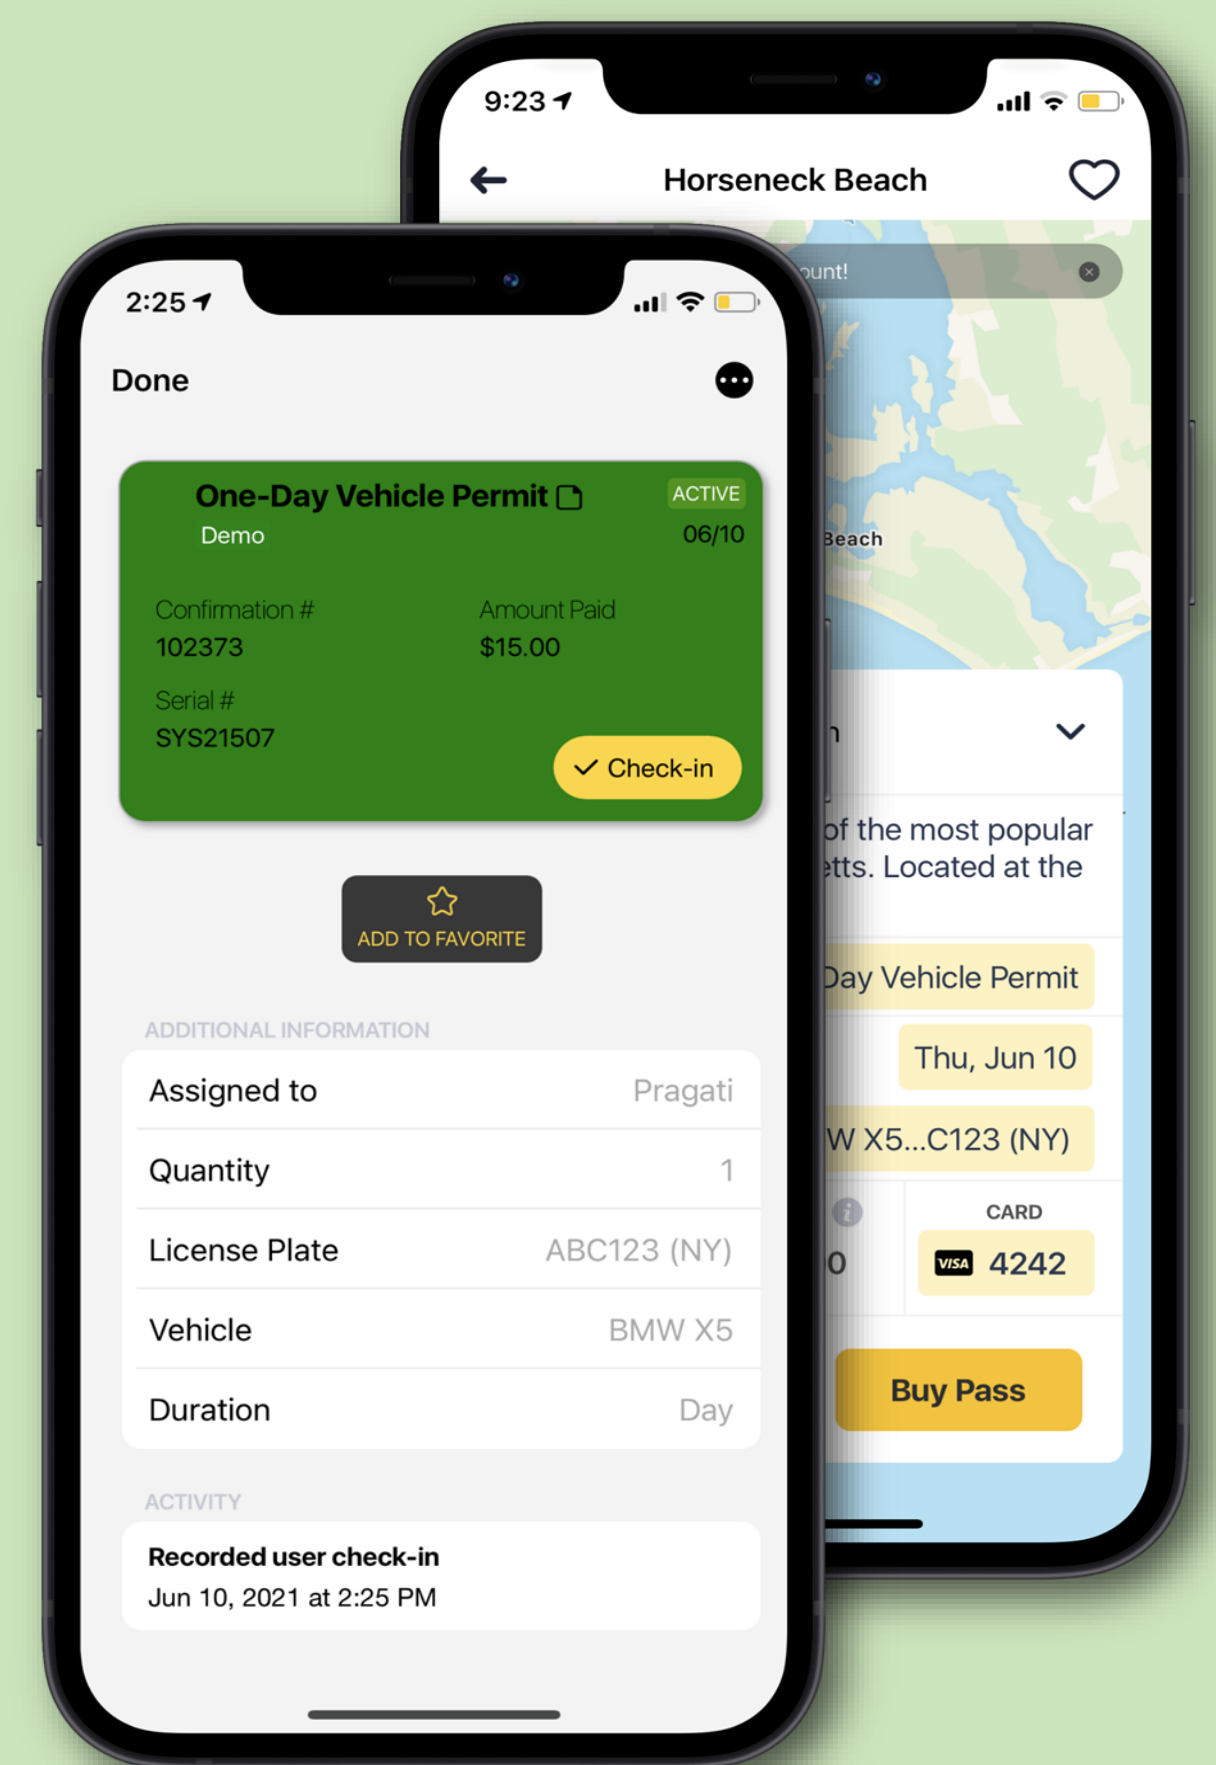

Get YODEL Mobile Pass!

Pay For Parking With YODEL

1. Scan code or download YODEL from the App Store or Google Play Store.
2. Select a DCR property.
3. Select pass type.
4. Enter vehicle information.
5. Complete transaction.
6. Show proof of purchase upon request.

Questions?
Call: (877) 661-0496

Get YODEL Mobile Pass!

Daily Parking
Passes Available
on Your Mobile
Device via Yodel.

The Yodel app
is available for
download on both
Android and Apple
devices. Scan code
to download.