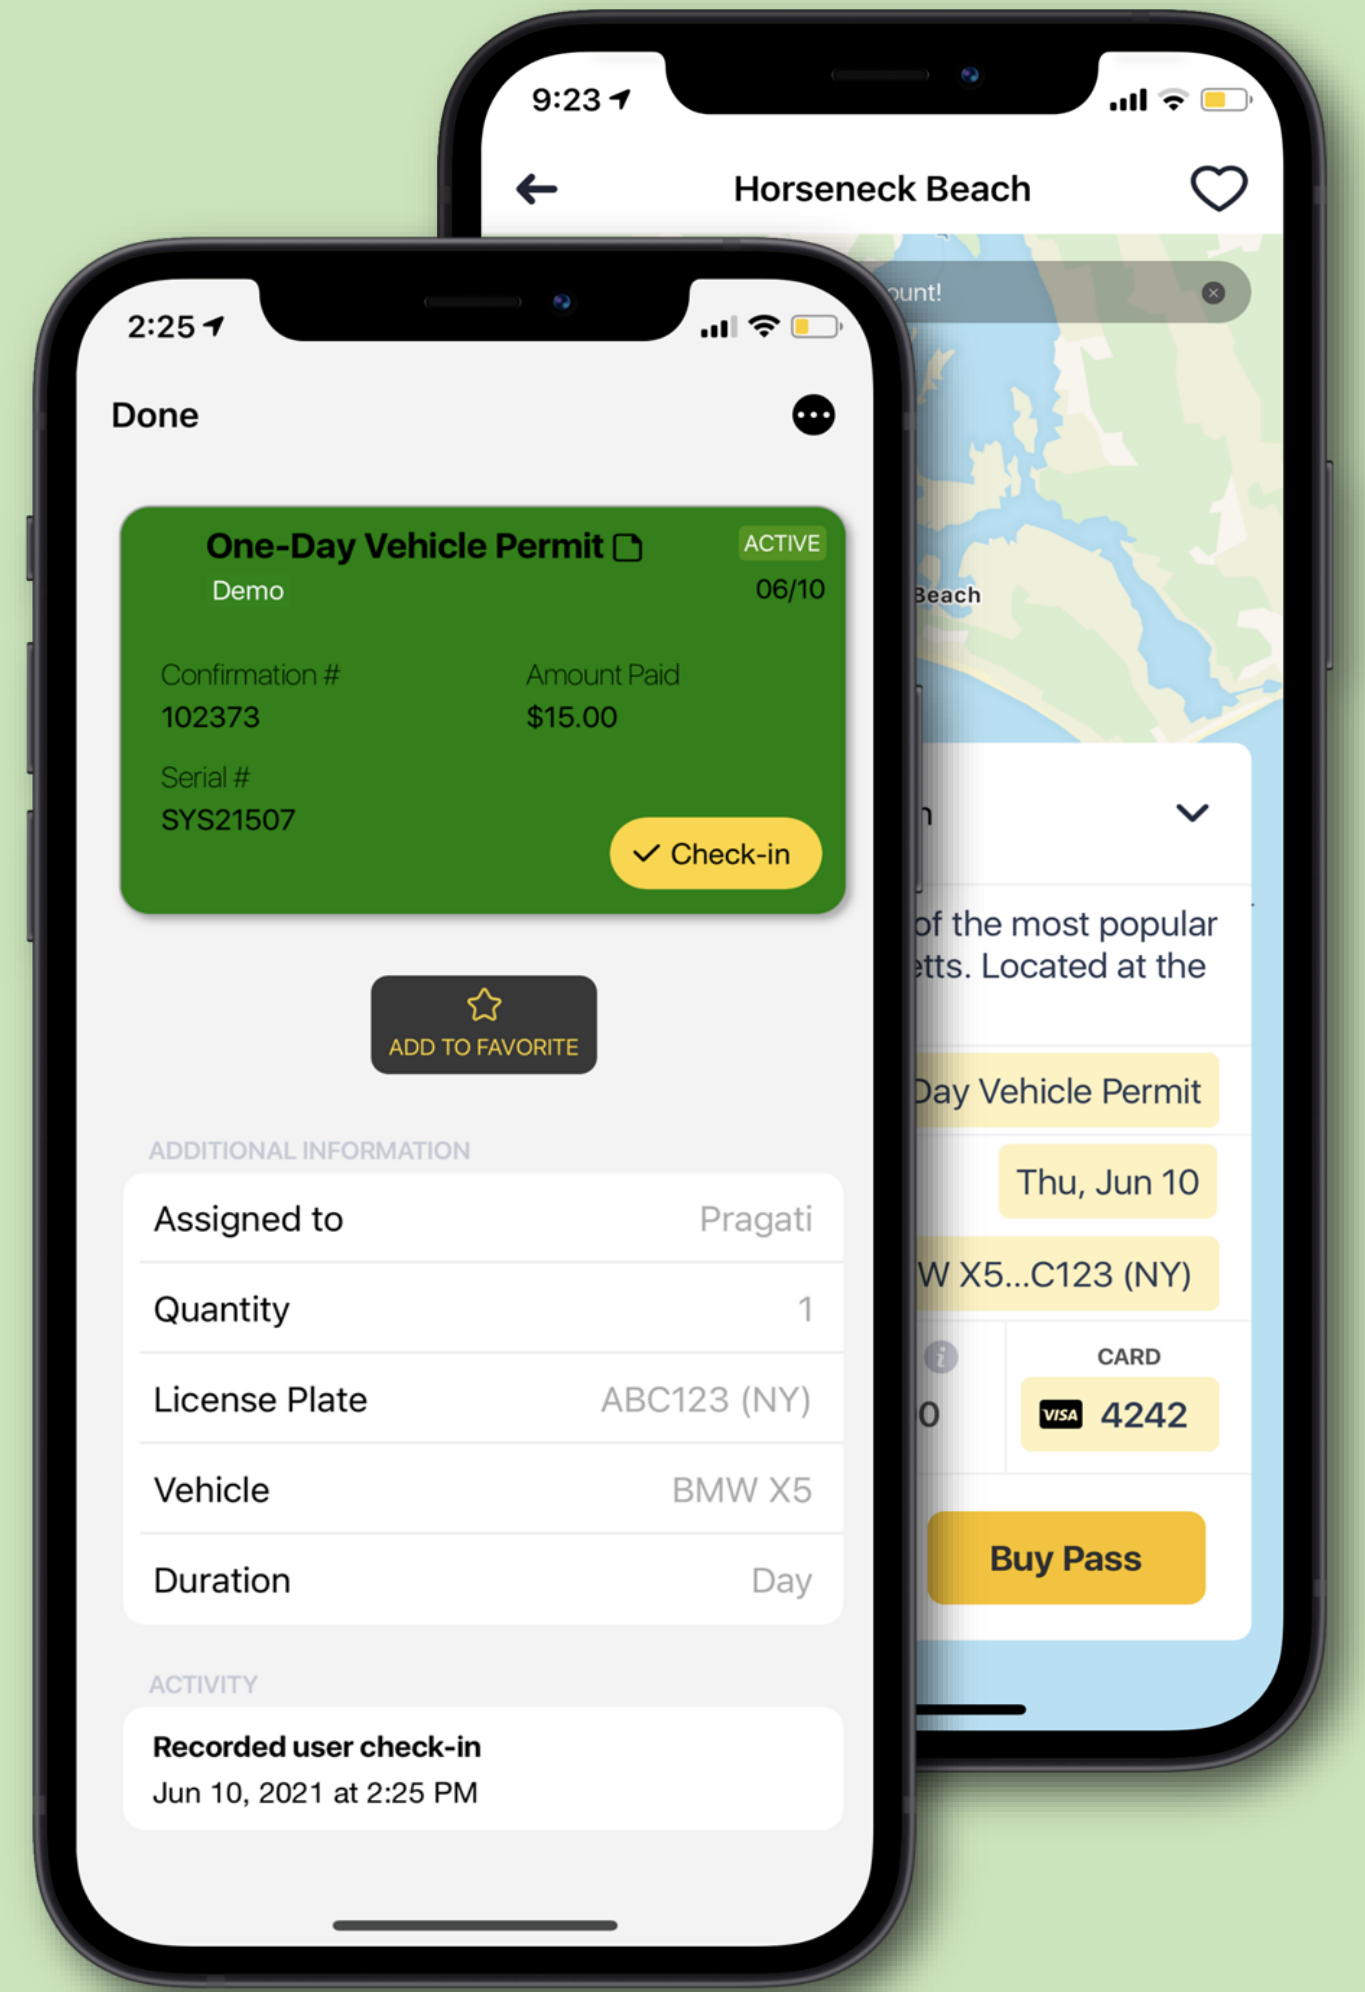

Get YODEL Mobile Pass!

Pay For Parking With YODEL

1. Scan code or download YODEL from the App Store or Google Play Store.
2. Select a DCR property.
3. Select pass type.
4. Enter vehicle information.
5. Complete transaction.
6. Show proof of purchase upon request.

Questions?
Call: (877) 661-0496

Get YODEL Mobile Pass!

Daily Parking
Passes Available
on Your Mobile
Device via Yodel.

The Yodel app
is available for
download on both
Android and Apple
devices. Scan code
to download.