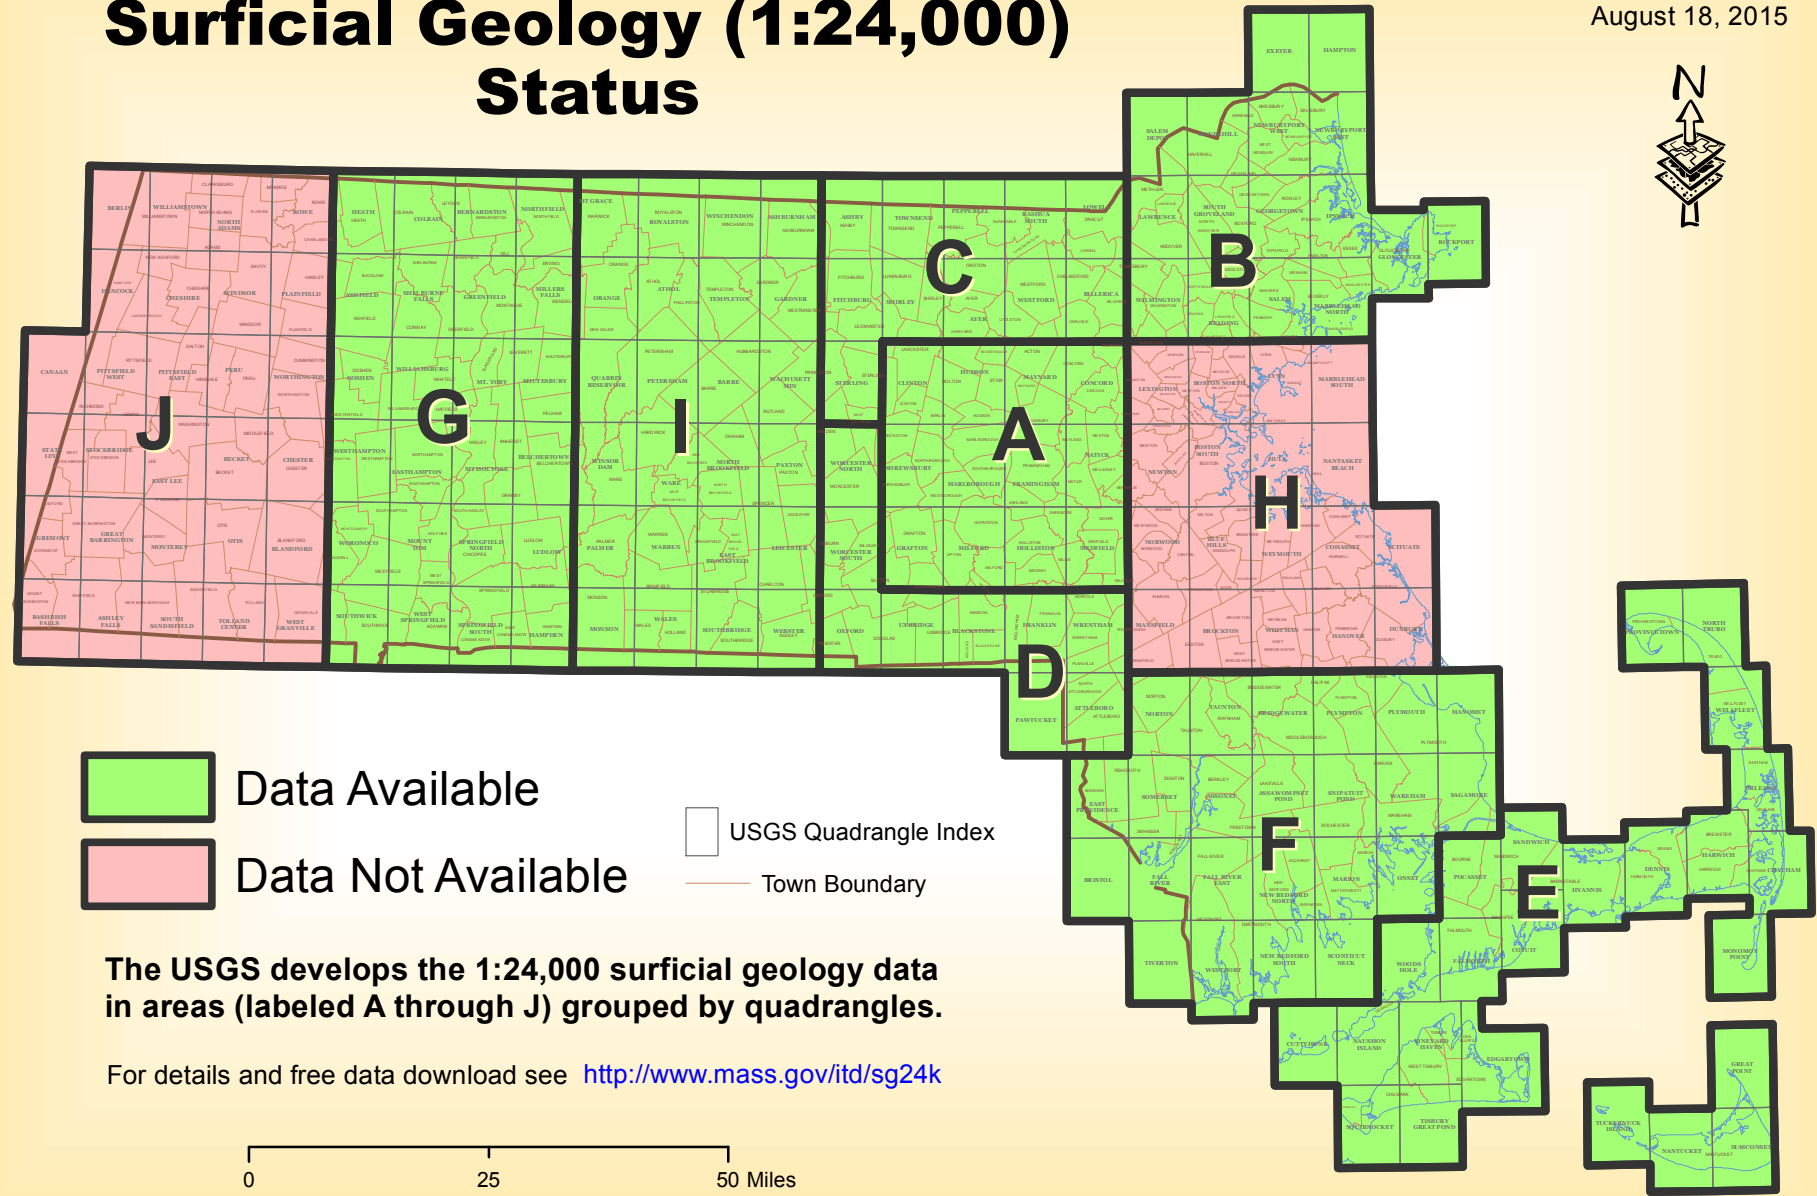

# Surficial Geology (1:24,000) Status

-  Data Available
-  Data Not Available
-  USGS Quadrangle Index
-  Town Boundary

The USGS develops the 1:24,000 surficial geology data in areas (labeled A through J) grouped by quadrangles.

For details and free data download see <http://www.mass.gov/itd/sg24k>