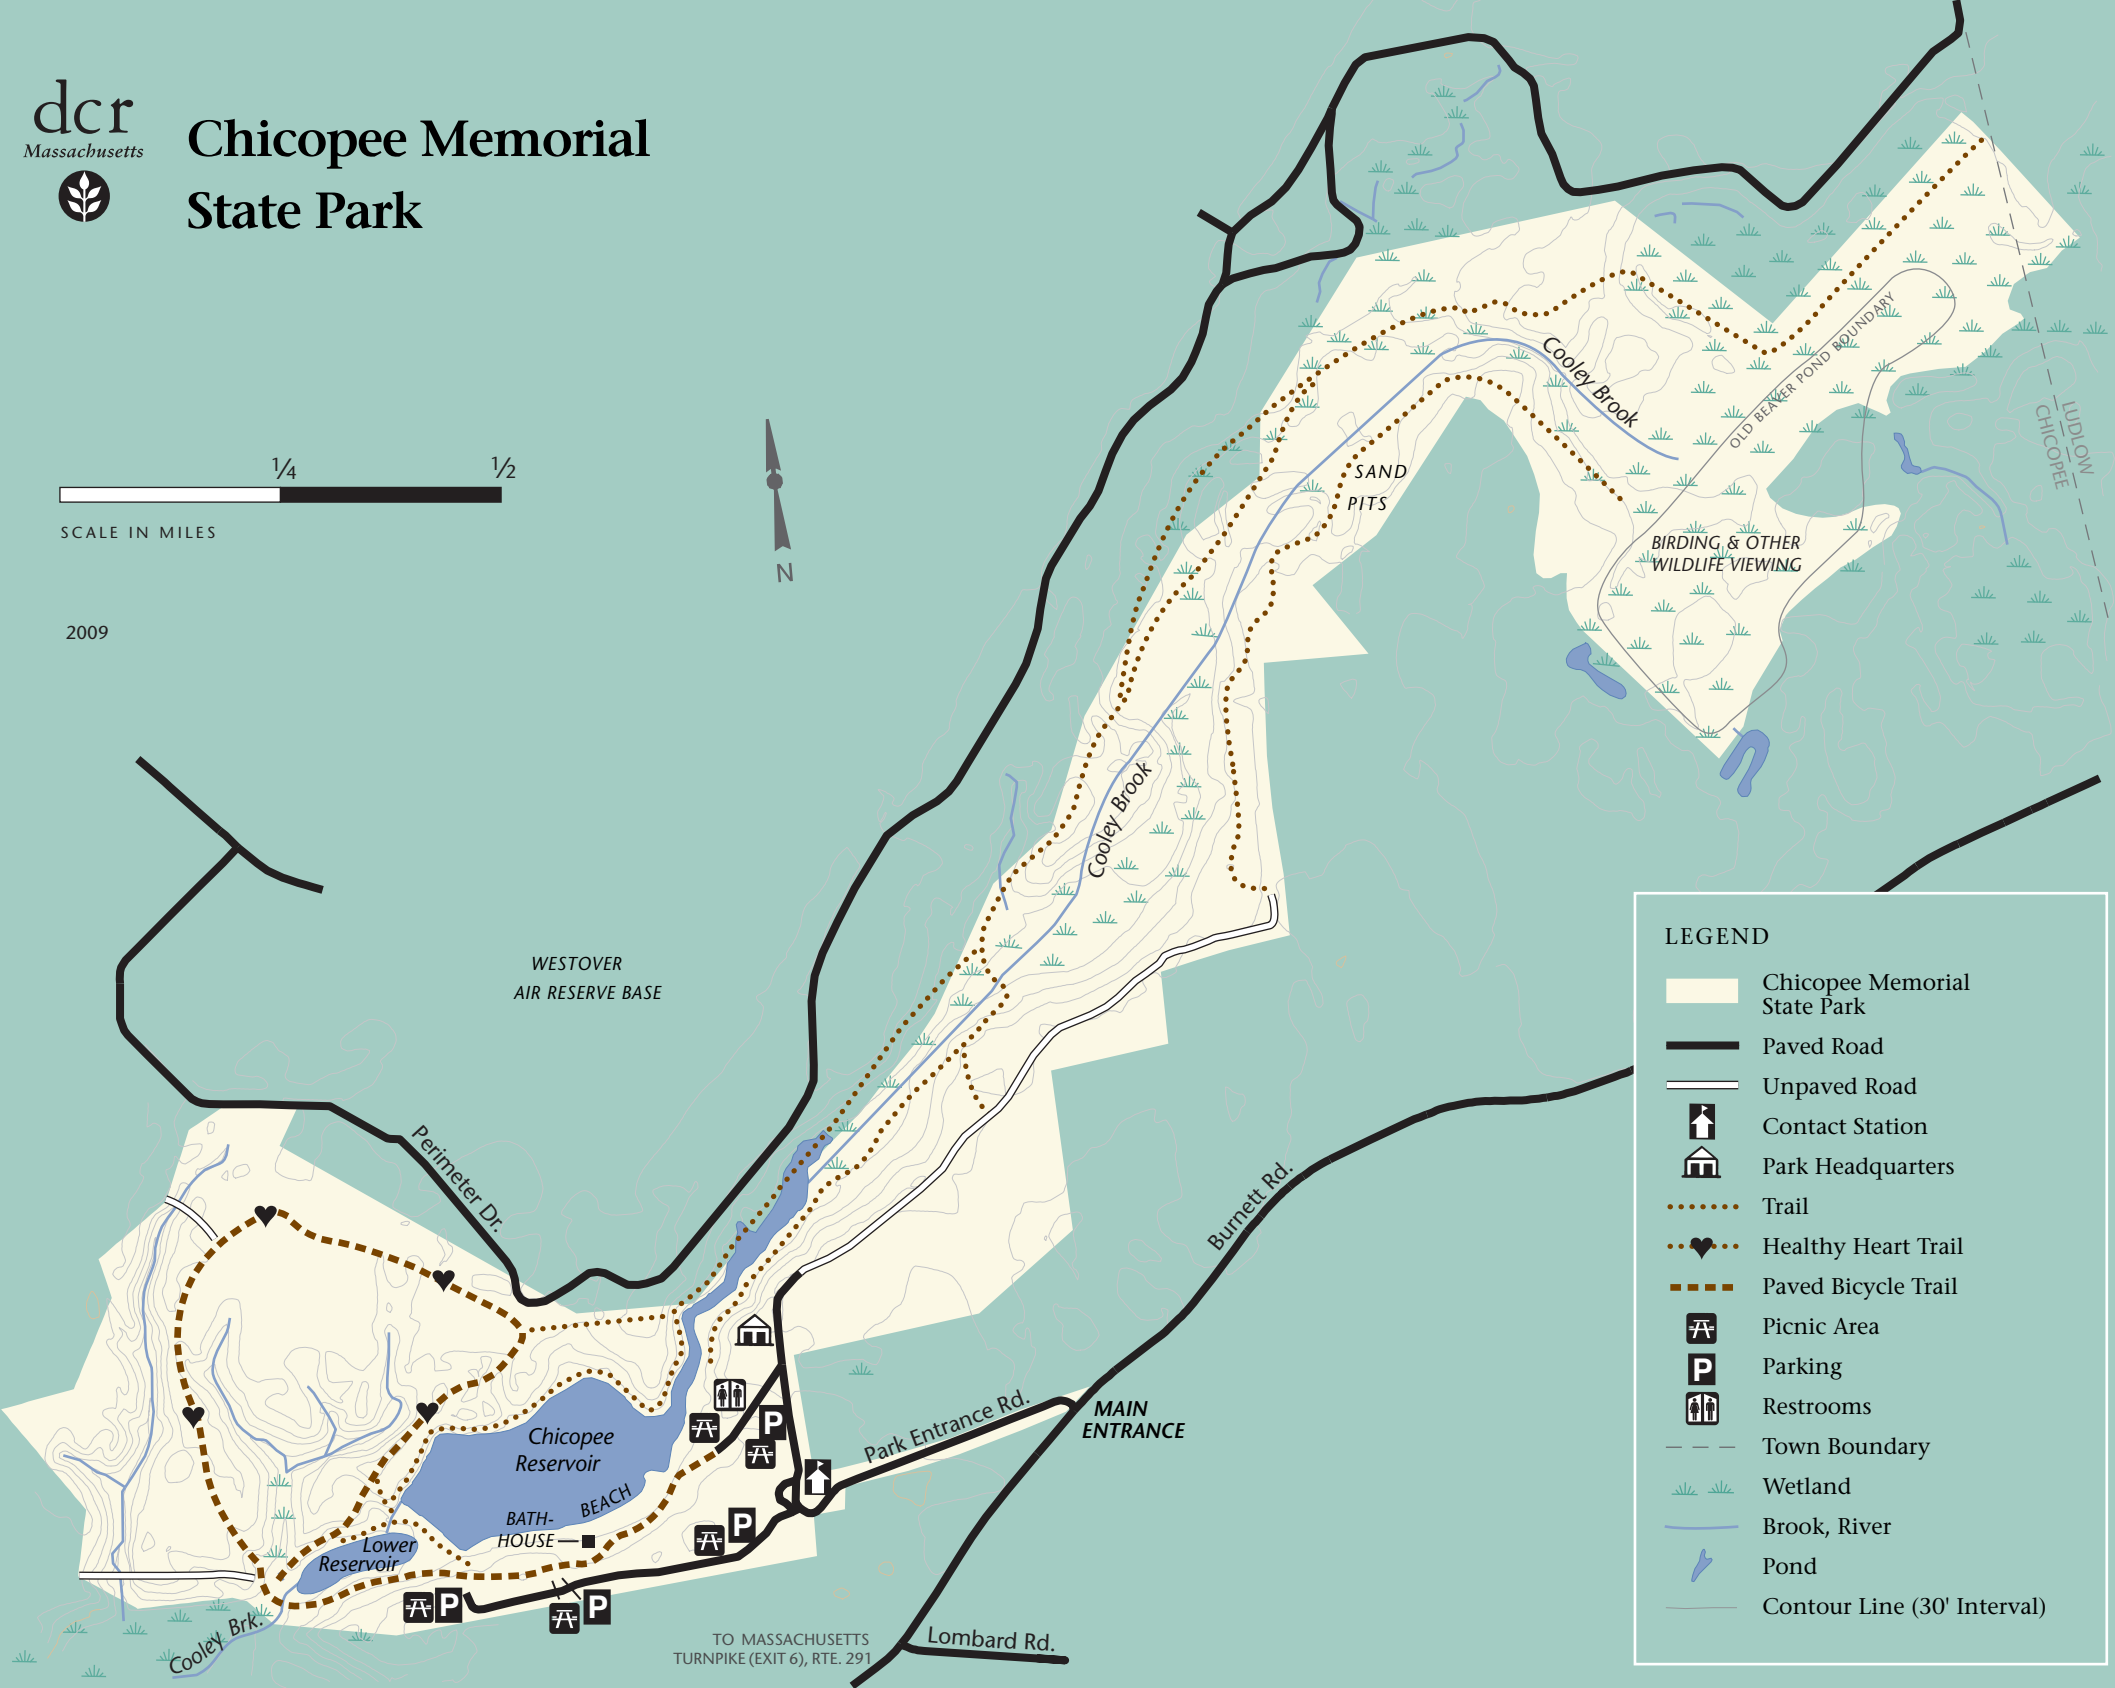

Chicopee Memorial State Park

2009

LEGEND

- Chicopee Memorial State Park
- Paved Road
- Unpaved Road
- Contact Station
- Park Headquarters
- Trail
- Healthy Heart Trail
- Paved Bicycle Trail
- Picnic Area
- Parking
- Restrooms
- Town Boundary
- Wetland
- Brook, River
- Pond
- Contour Line (30' Interval)

WESTOVER AIR RESERVE BASE

Perimeter Dr.

Burnett Rd.

Park Entrance Rd.

MAIN ENTRANCE

Lombard Rd.

TO MASSACHUSETTS TURNPIKE (EXIT 6), RTE. 291

Chicopee Reservoir
BATH-HOUSE
BEACH

Lower Reservoir

SAND PITS

BIRDING & OTHER WILDLIFE VIEWING

OLD BEAVER POND BOUNDARY

LUDLOW
CHICOPEE

Cooley Brk.

Cooley Brook

Cooley Brook