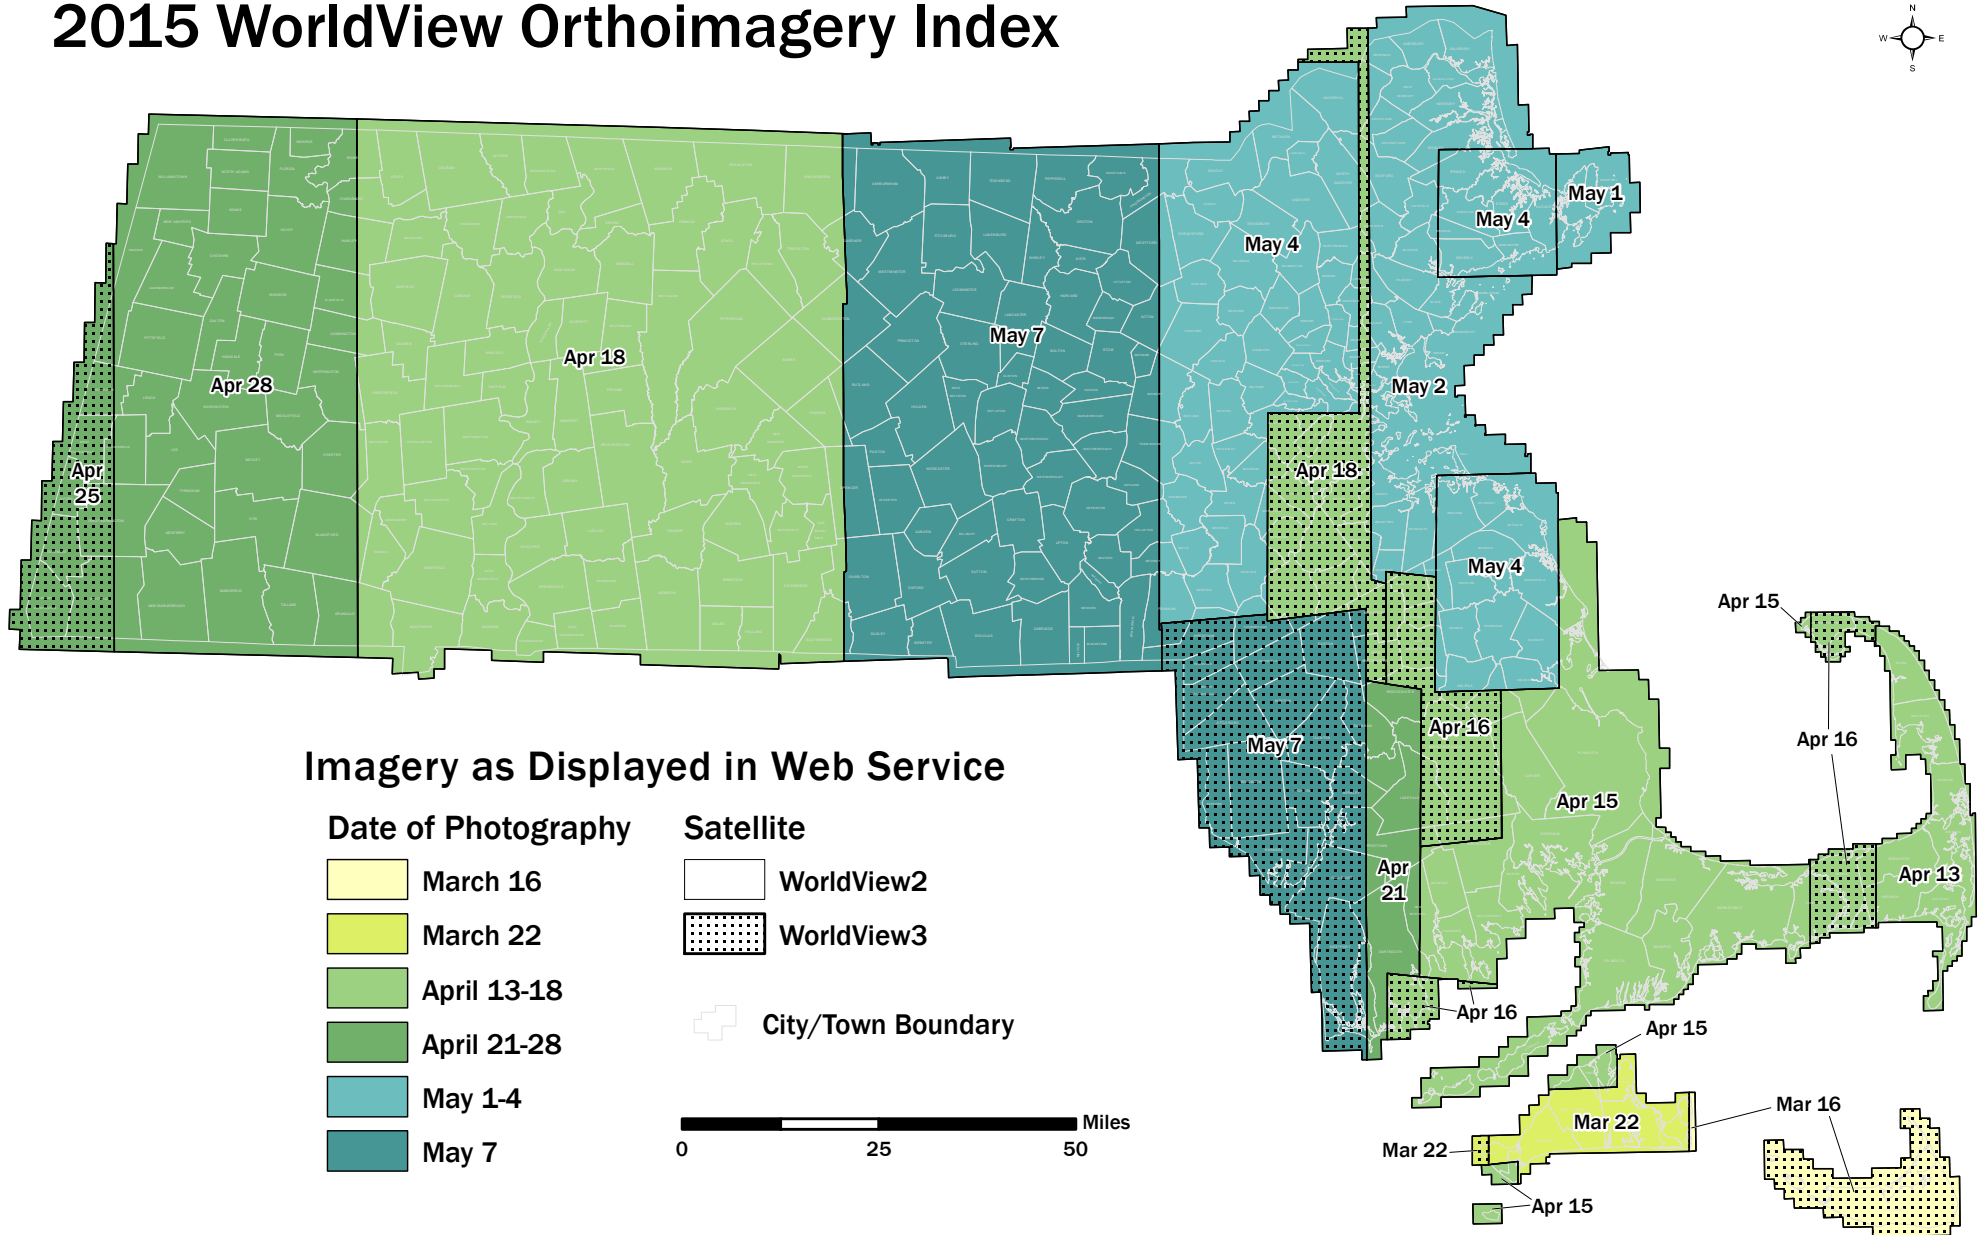

# 2015 WorldView Orthoimagery Index

Web service is available at <http://massgis.maps.arcgis.com/home/item.html?id=70618f7b1fe0409da232501e1a562e67>