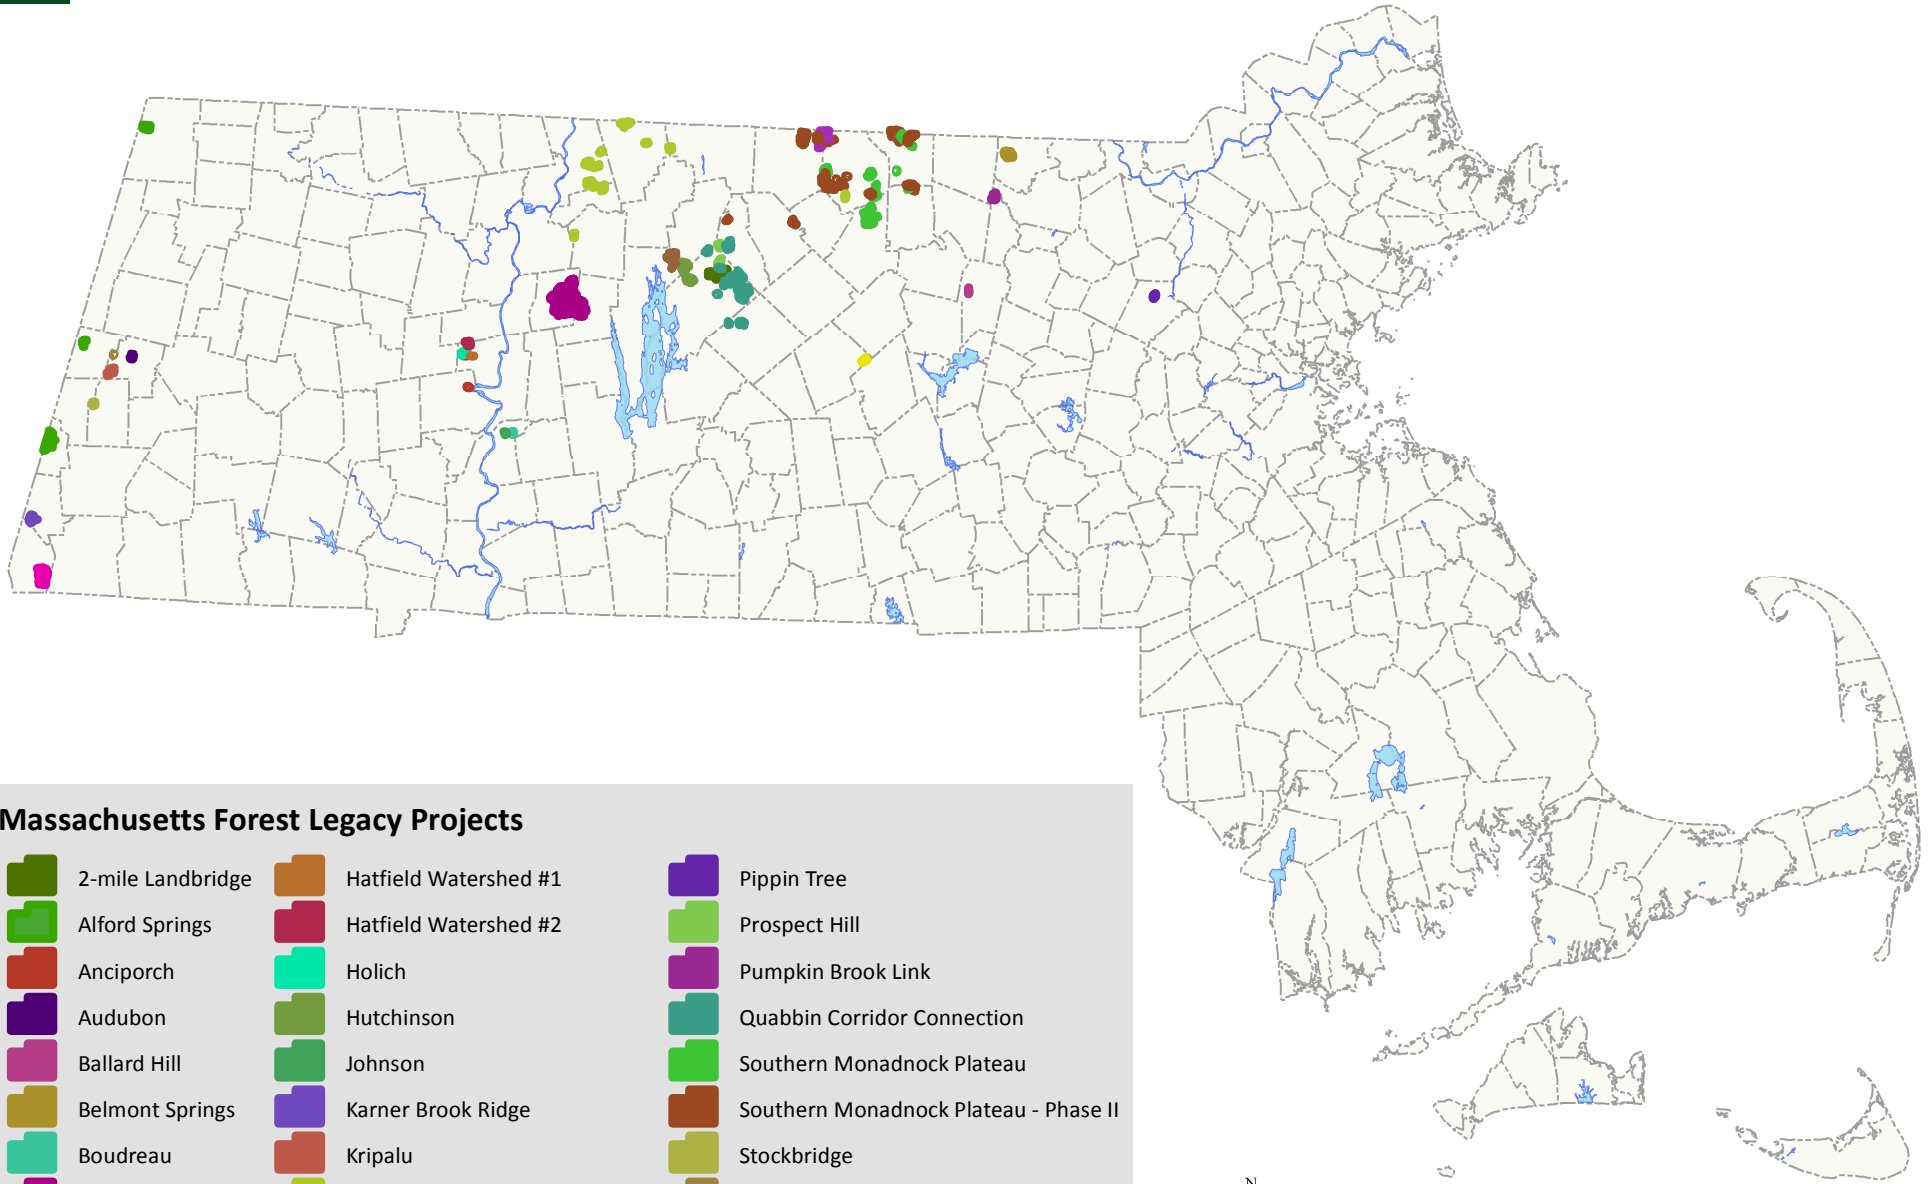

Massachusetts Completed Forest Legacy Projects

Massachusetts Forest Legacy Projects

- | | | |
|-------------------|----------------------------|---------------------------------------|
| 2-mile Landbridge | Hatfield Watershed #1 | Pippin Tree |
| Alford Springs | Hatfield Watershed #2 | Prospect Hill |
| Anciporch | Holich | Pumpkin Brook Link |
| Audubon | Hutchinson | Quabbin Corridor Connection |
| Ballard Hill | Johnson | Southern Monadnock Plateau |
| Belmont Springs | Karner Brook Ridge | Southern Monadnock Plateau - Phase II |
| Boudreau | Kripalu | Stockbridge |
| Brushy Mountain | Metacomet-Monadnock Forest | Williams |
| Bush Hill | Mt. Washington High Rock | |
| Eagleville Pines | Muschopauge Brook | |