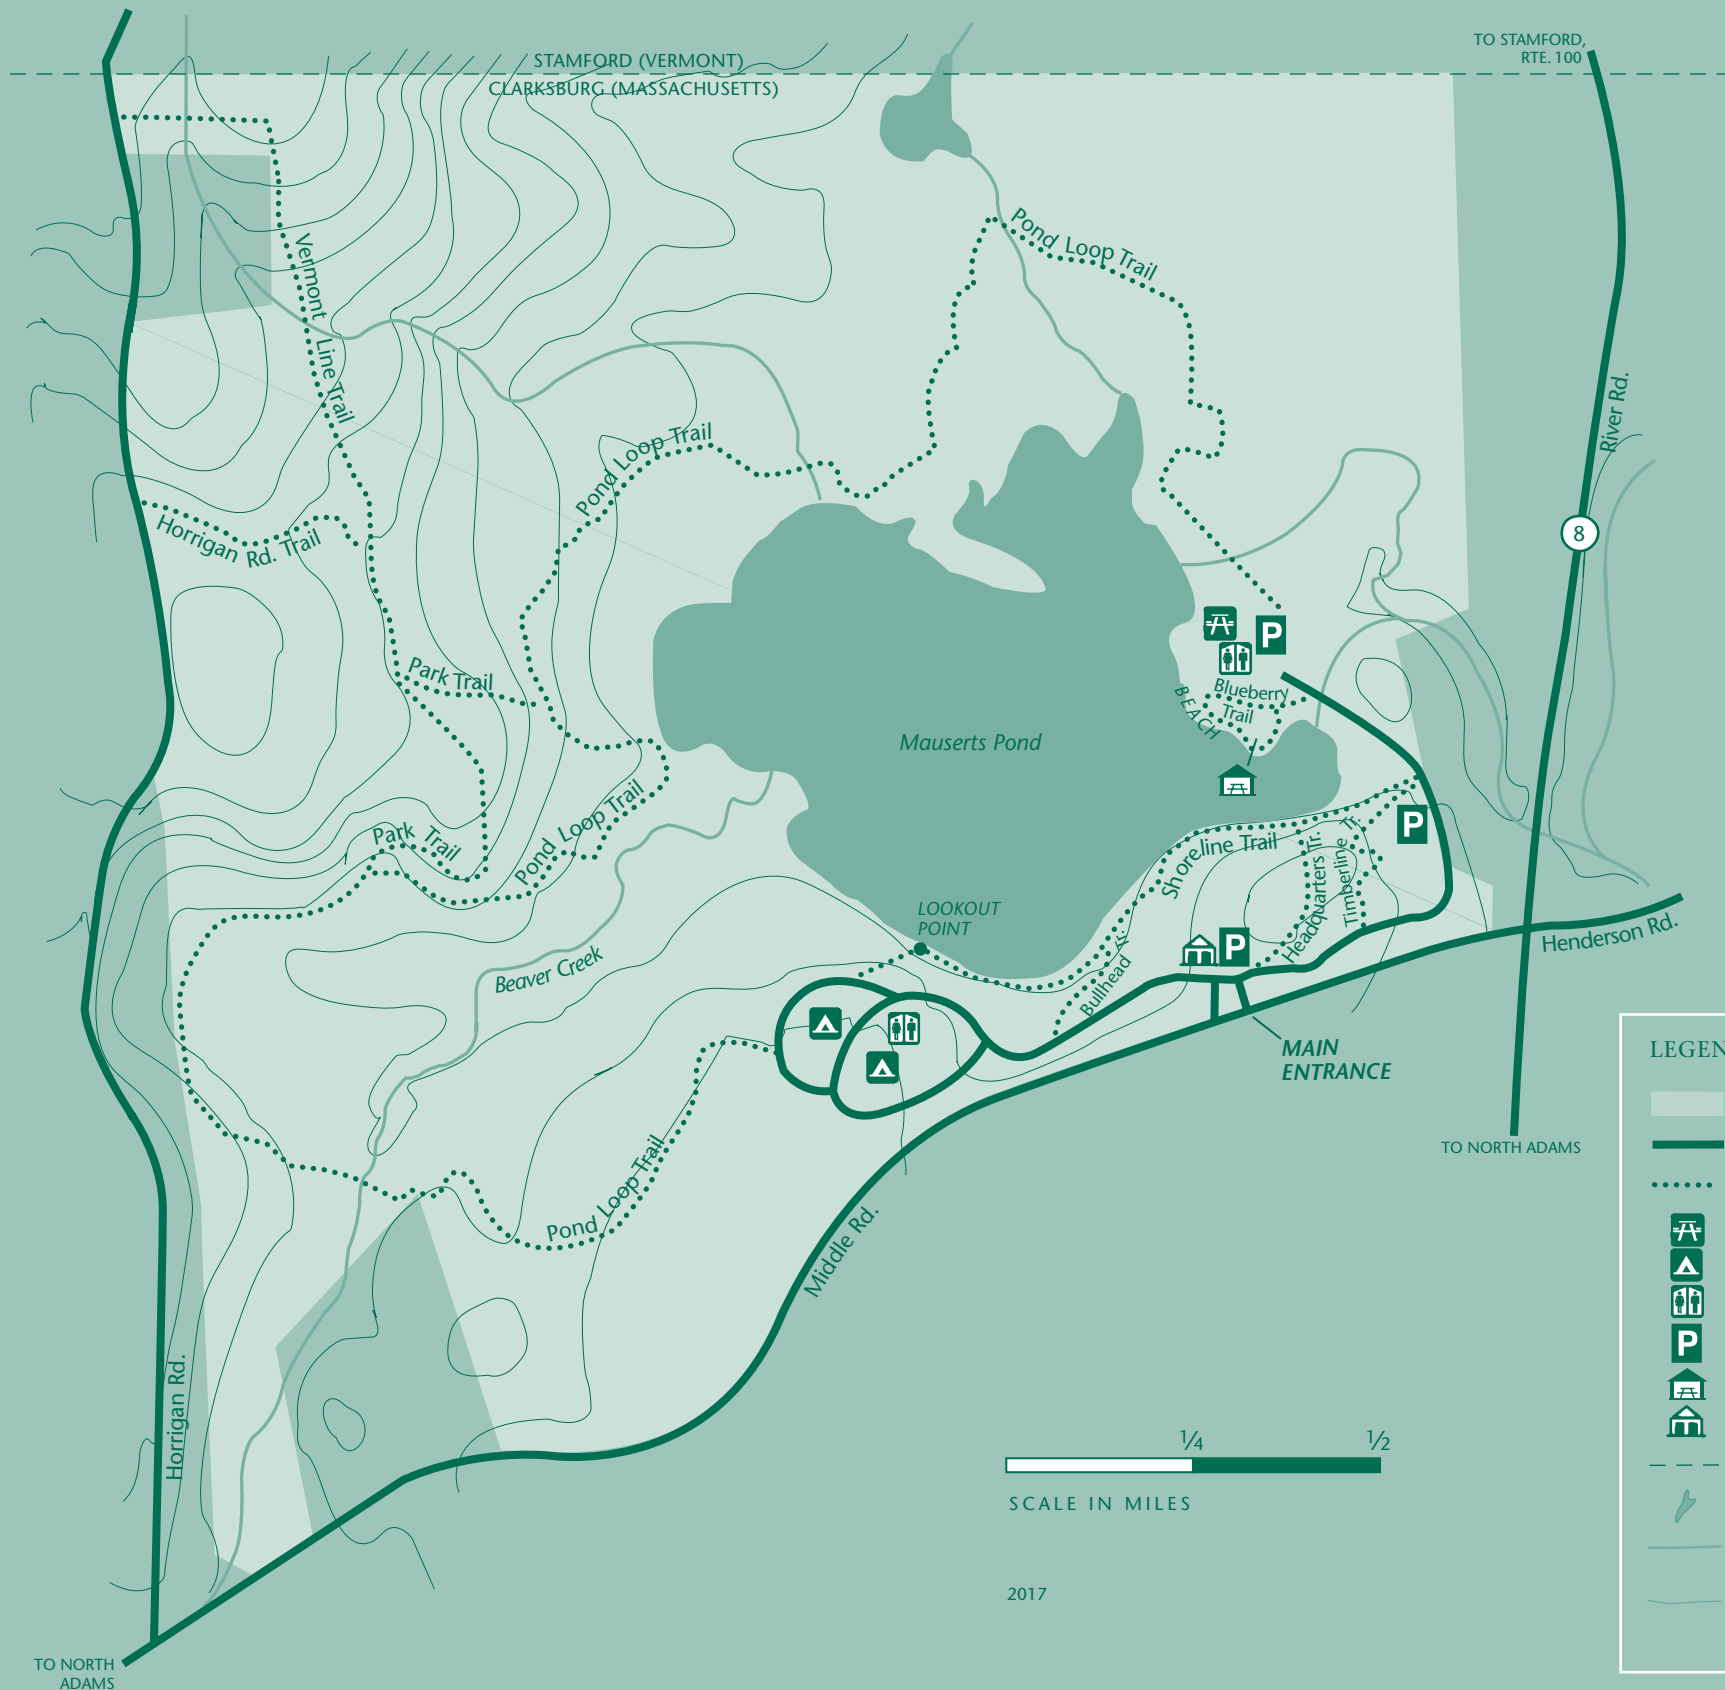

Clarksburg State Park

TRAIL MAP

LEGEND

- Clarksburg State Park
- Paved Road
- Hiking/Skiing Trail
- Picnic Area
- Campground
- Restrooms
- Parking
- Pavilion
- Park Headquarters
- Town Boundary
- Pond
- Brook
- Contour Line (30' Interval)

2017

Clarksburg State Park
 1199 Middle Road
 Clarksburg, MA 01247
 (413) 664-8345
 2017