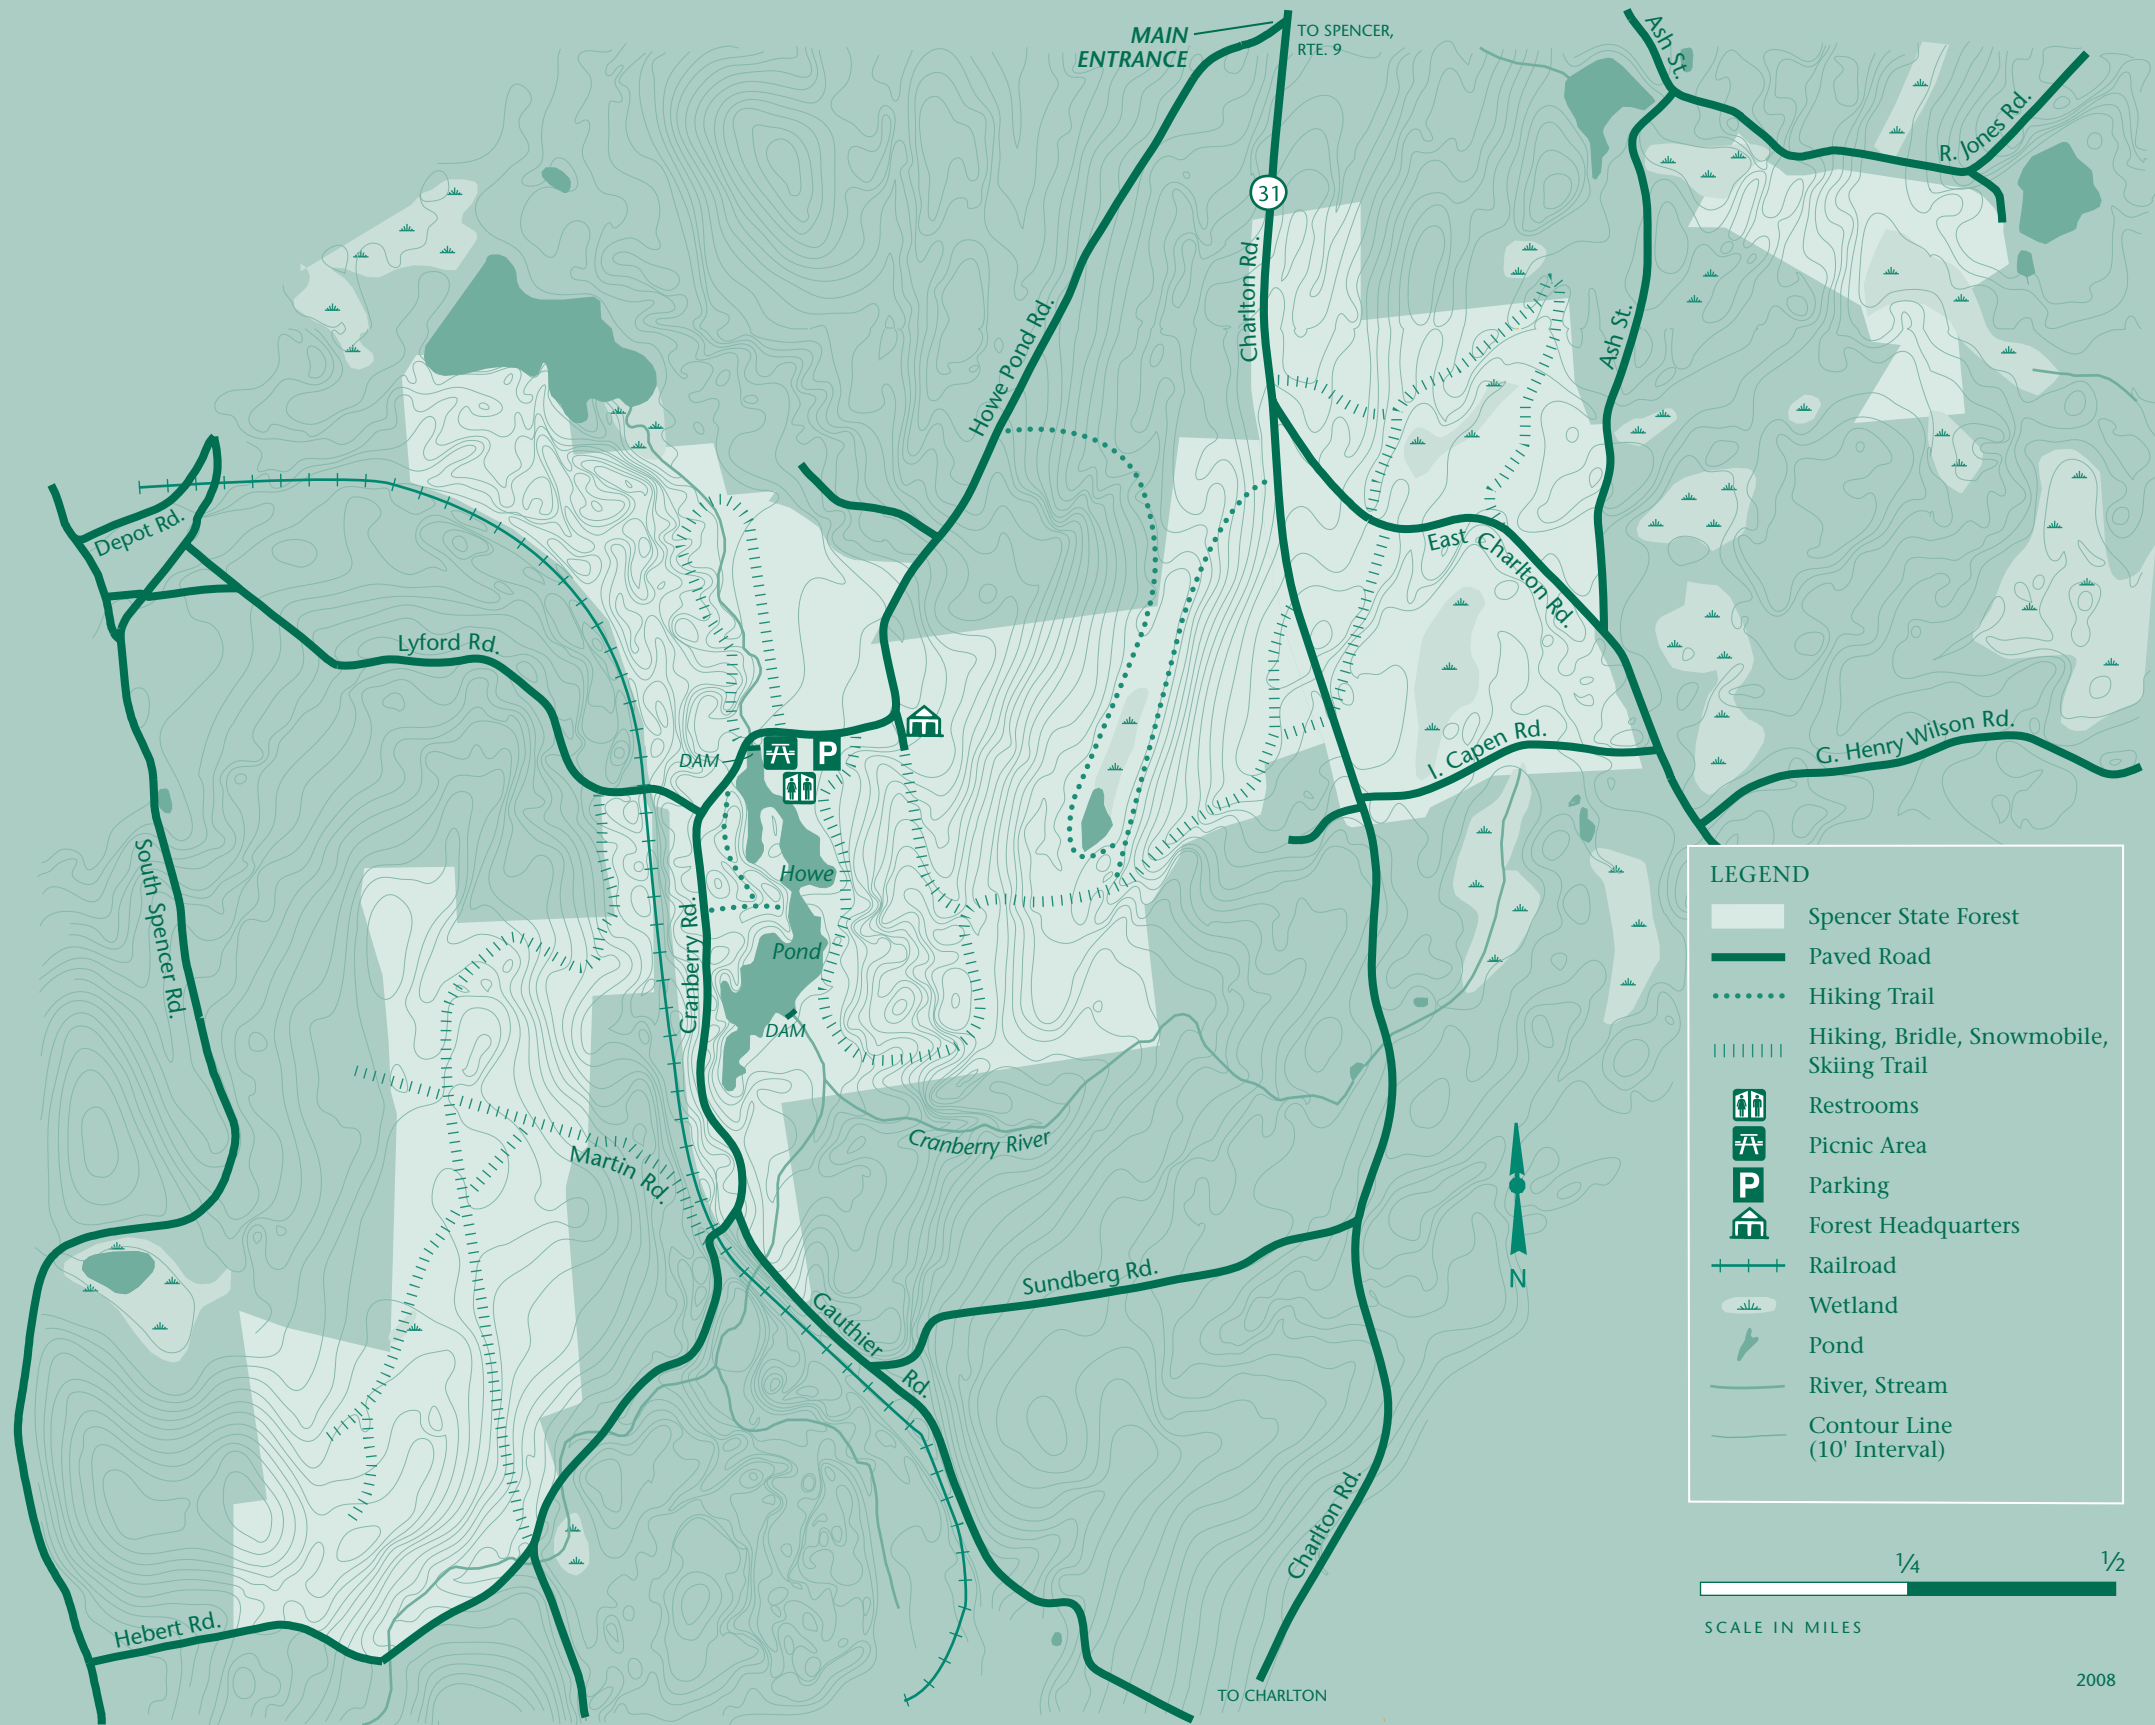

TRAIL MAP

Spencer State Forest
 51 Howe Rd.
 Spencer, MA 01562
 (508) 886-6333
 2015

LEGEND

-  Spencer State Forest
-  Paved Road
-  Hiking Trail
-  Hiking, Bridle, Snowmobile, Skiing Trail
-  Restrooms
-  Picnic Area
-  Parking
-  Forest Headquarters
-  Railroad
-  Wetland
-  Pond
-  River, Stream
-  Contour Line (10' Interval)