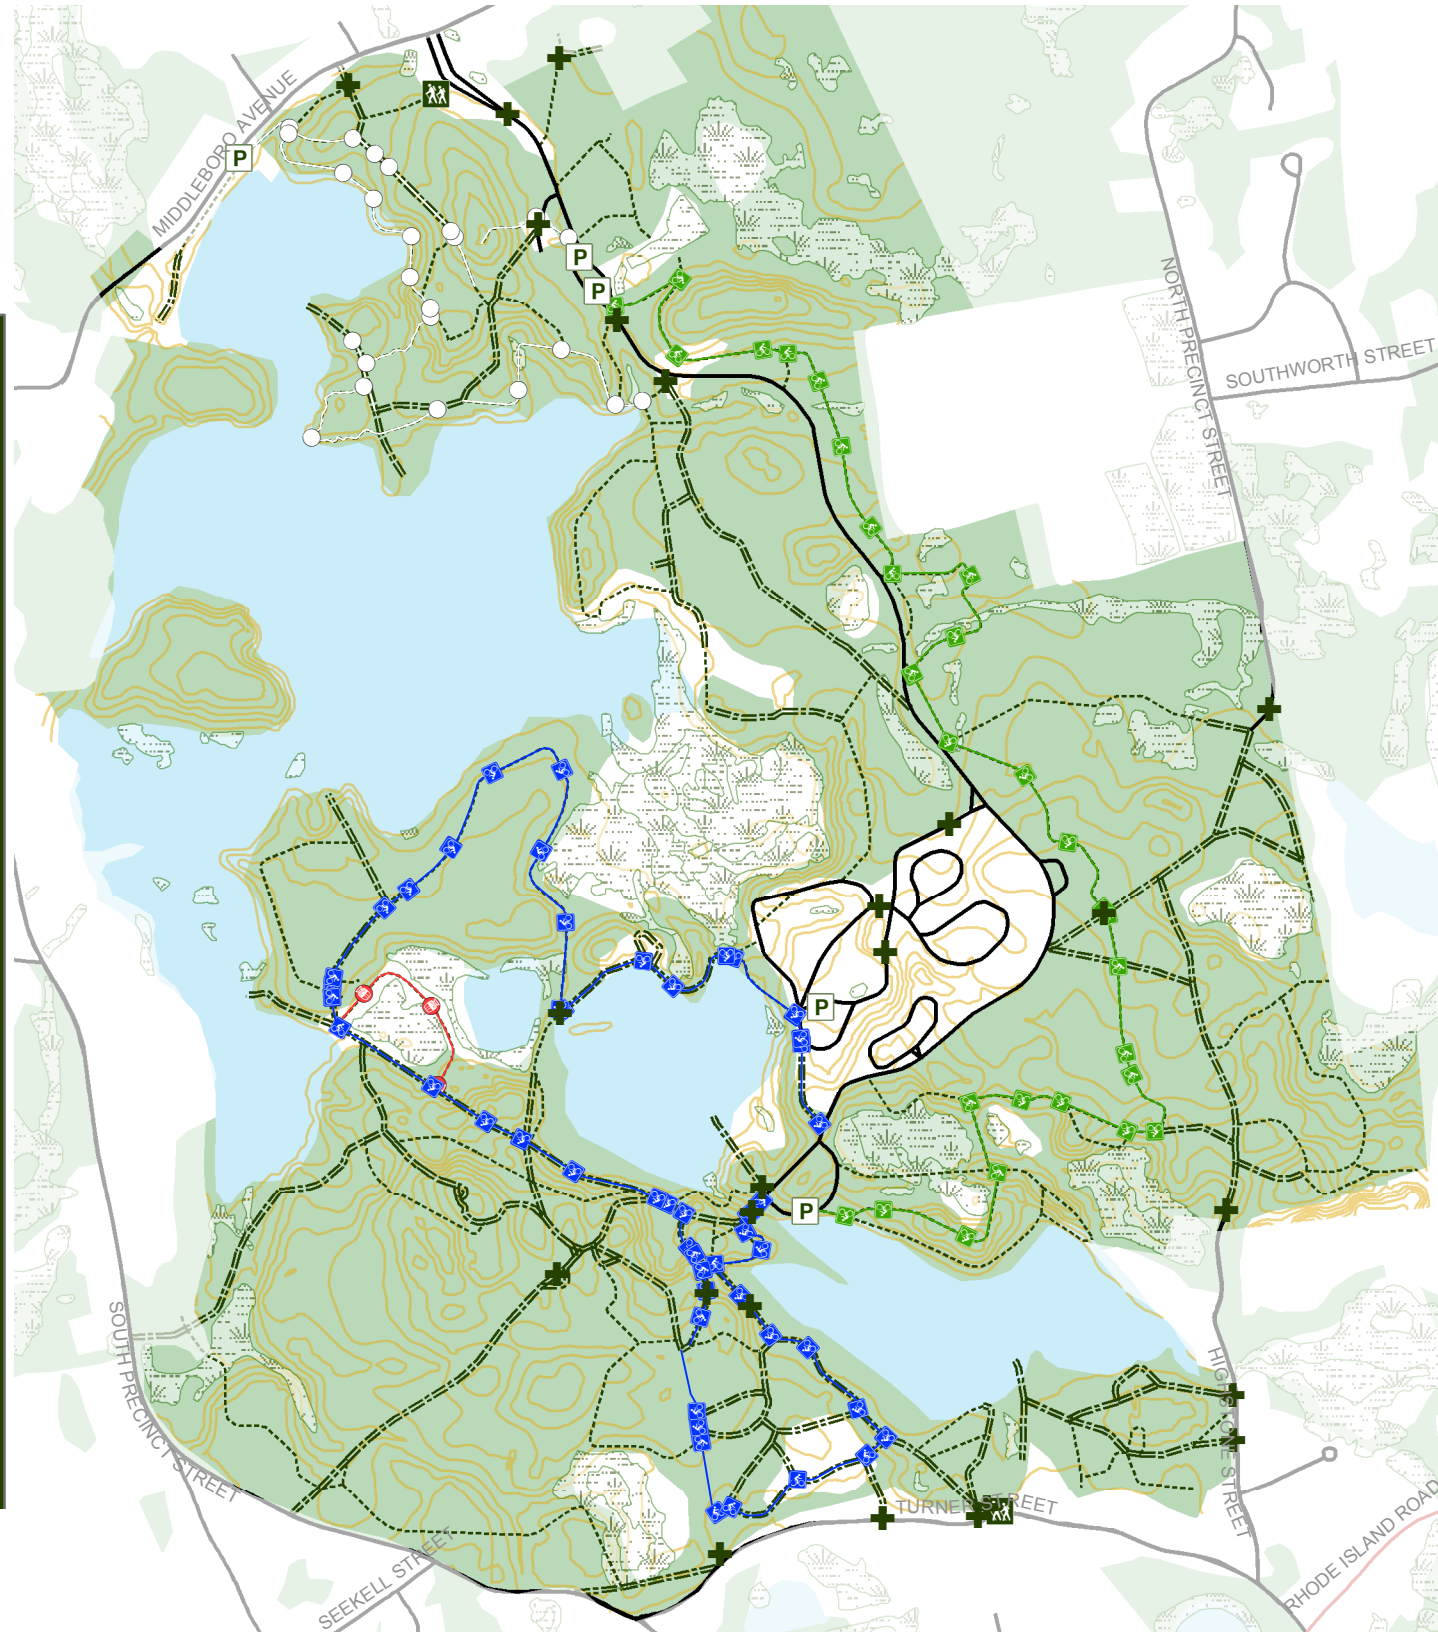

Massasoit State Park

TRAIL MAP

Legend

- + Gate
- P Parking Area
- Trailhead
- Park Road
- - - - Forest Road/Trail
- Trail
- Named Trails
- Adams Trail
- Bog Trail
- Five Pond Loop
- Rico Trail
- Wetlands

WELCOME TO DCR'S MASSASOIT STATE PARK

- TRAIL USE GUIDELINES**
- Stay on designated trails and roads
 - Please respect private property
 - Carry in, Carry out!
 - Observe all posted rules and signs
 - ORV use prohibited
 - Be aware of other trail users
 - Dogs on leash at all times