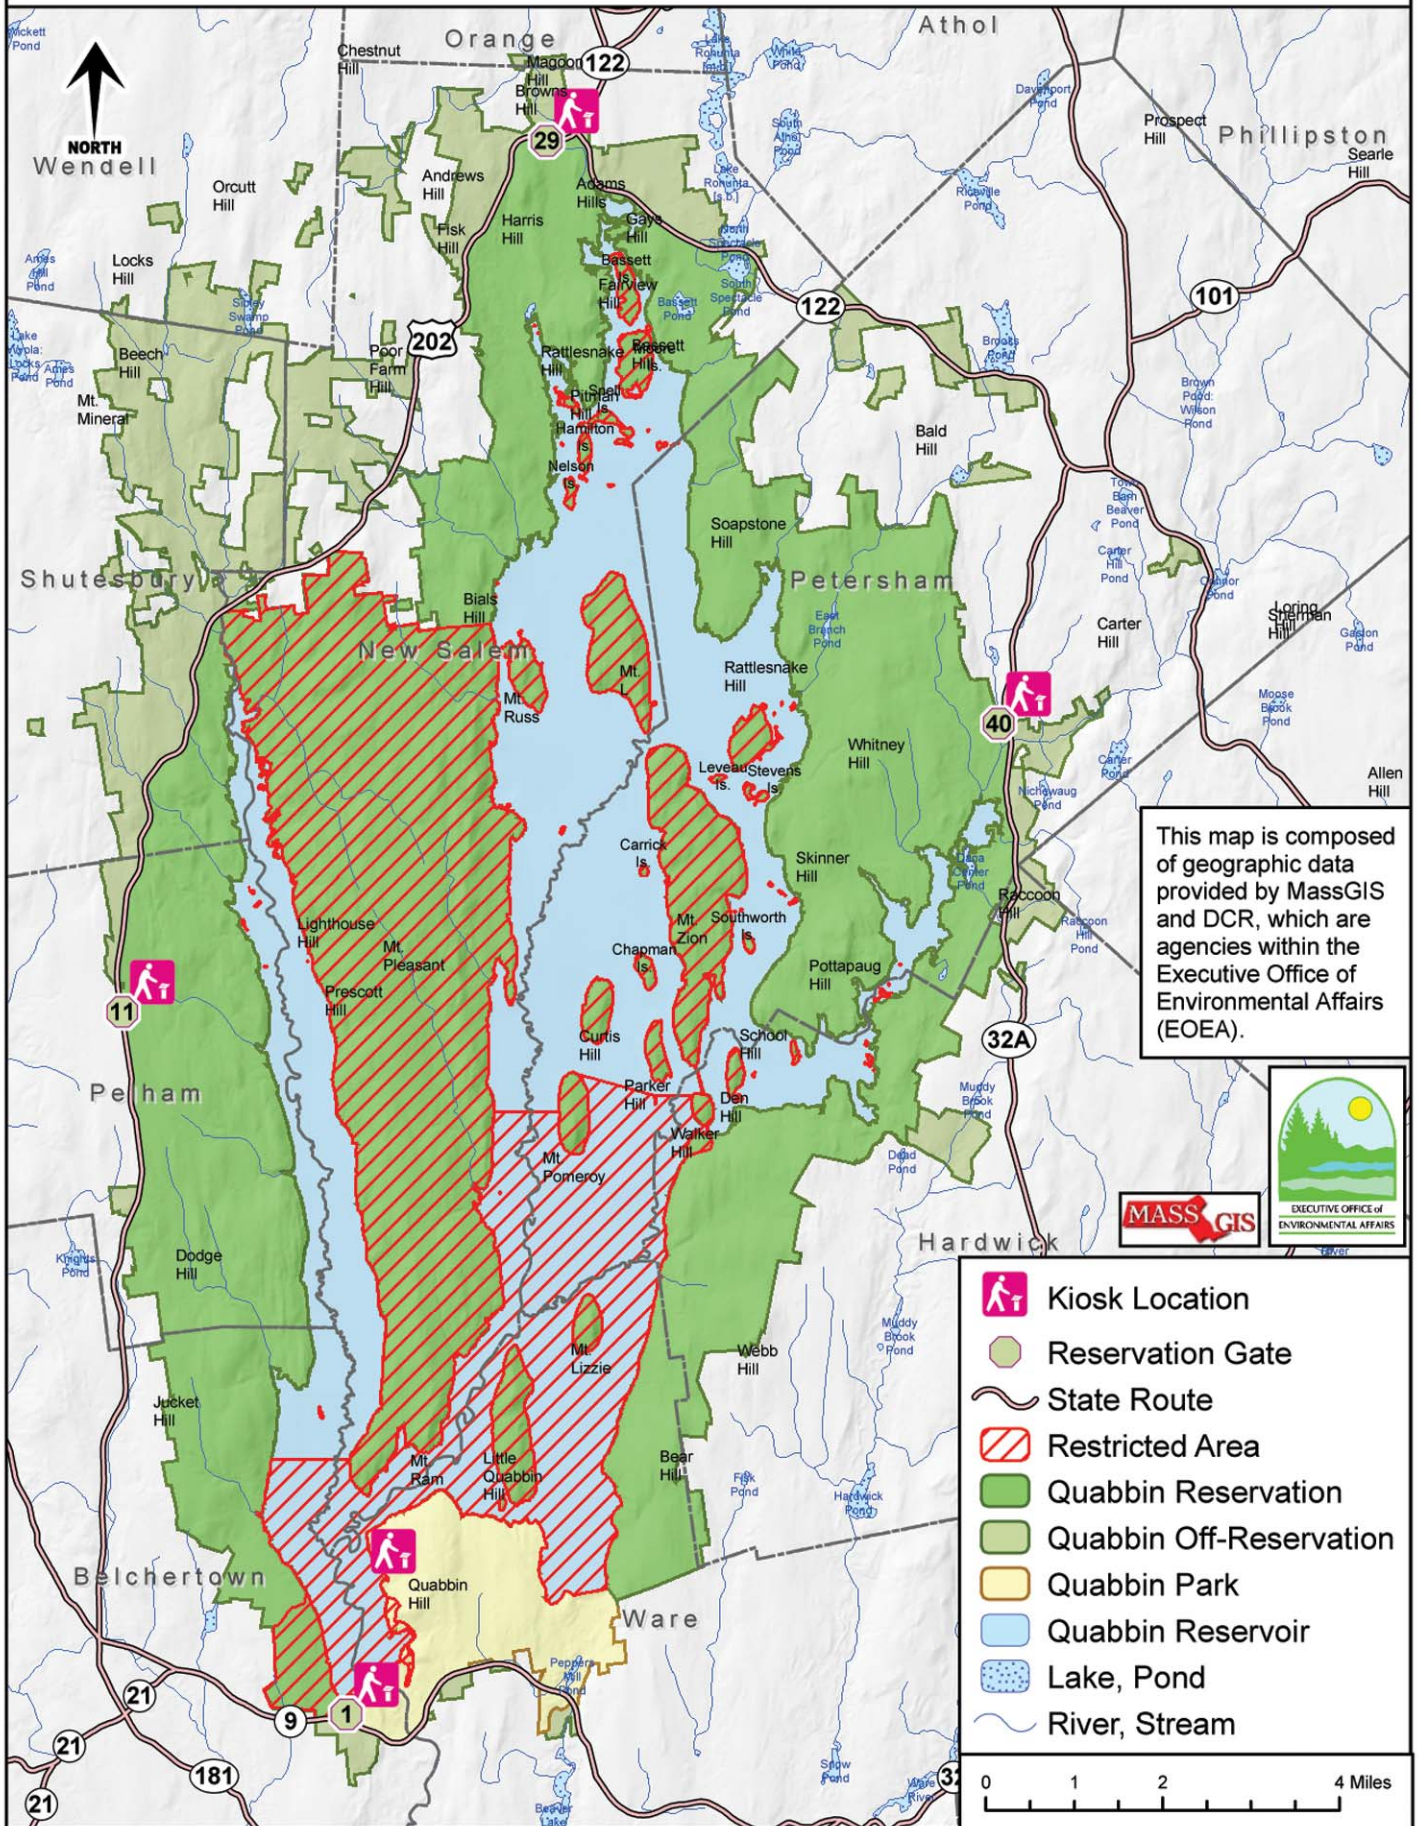

The Commonwealth of Massachusetts
 DEPARTMENT OF CONSERVATION & RECREATION
Quabbin Reservation Kiosk Access

Division of Water Supply Protection - Office of Watershed Management
 Public Access Management Plan 2006

This map is composed of geographic data provided by MassGIS and DCR, which are agencies within the Executive Office of Environmental Affairs (EOEA).

- Kiosk Location
- Reservation Gate
- State Route
- Restricted Area
- Quabbin Reservation
- Quabbin Off-Reservation
- Quabbin Park
- Quabbin Reservoir
- Lake, Pond
- River, Stream