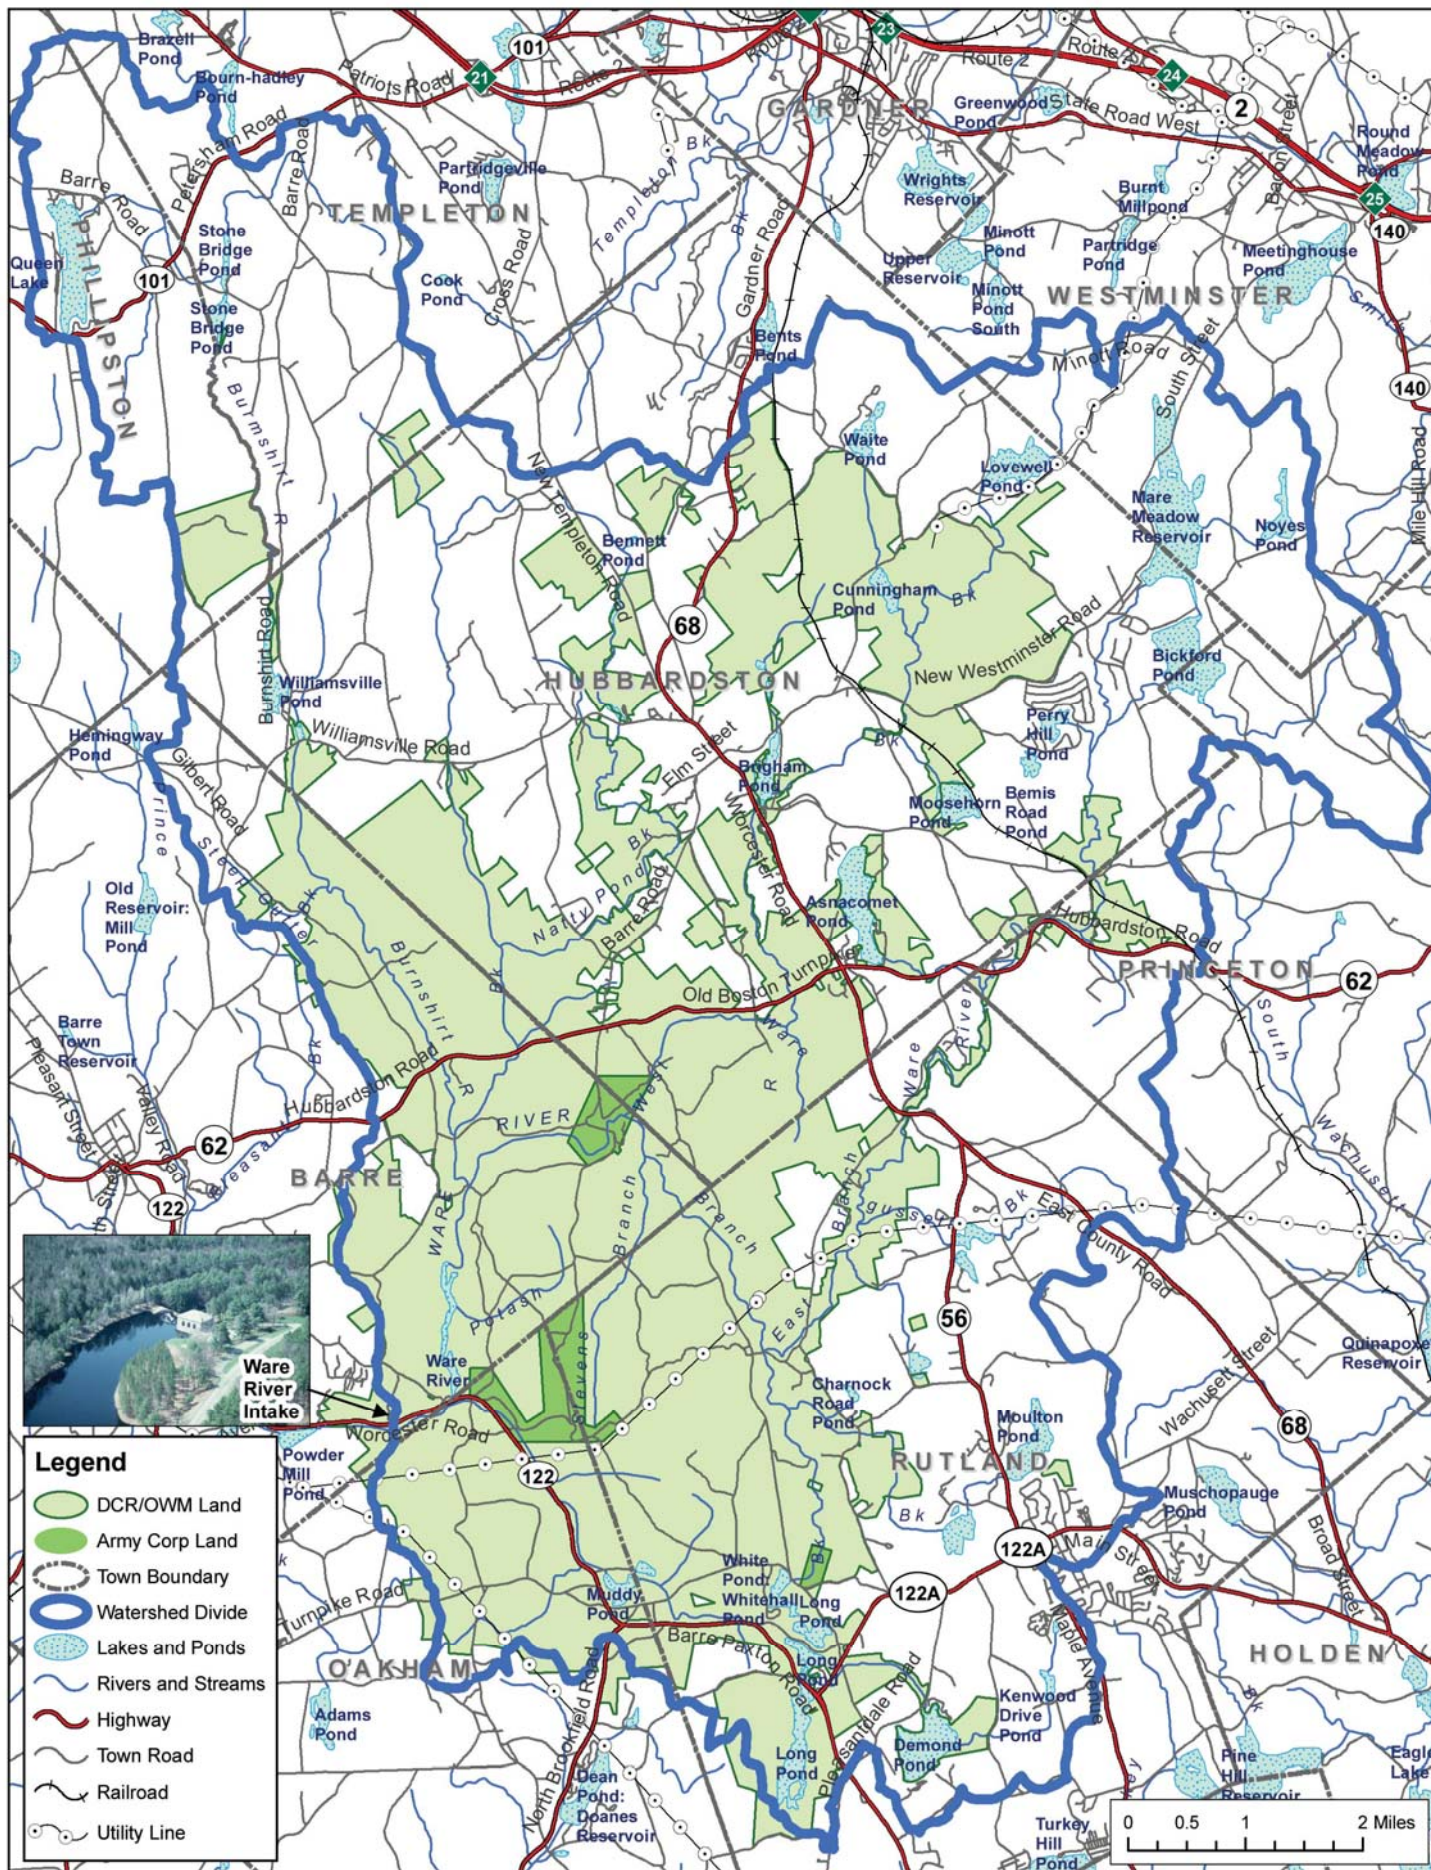

# Ware River Watershed System

- Legend**
- DCR/OWM Land
  - Army Corp Land
  - Town Boundary
  - Watershed Divide
  - Lakes and Ponds
  - Rivers and Streams
  - Highway
  - Town Road
  - Railroad
  - Utility Line