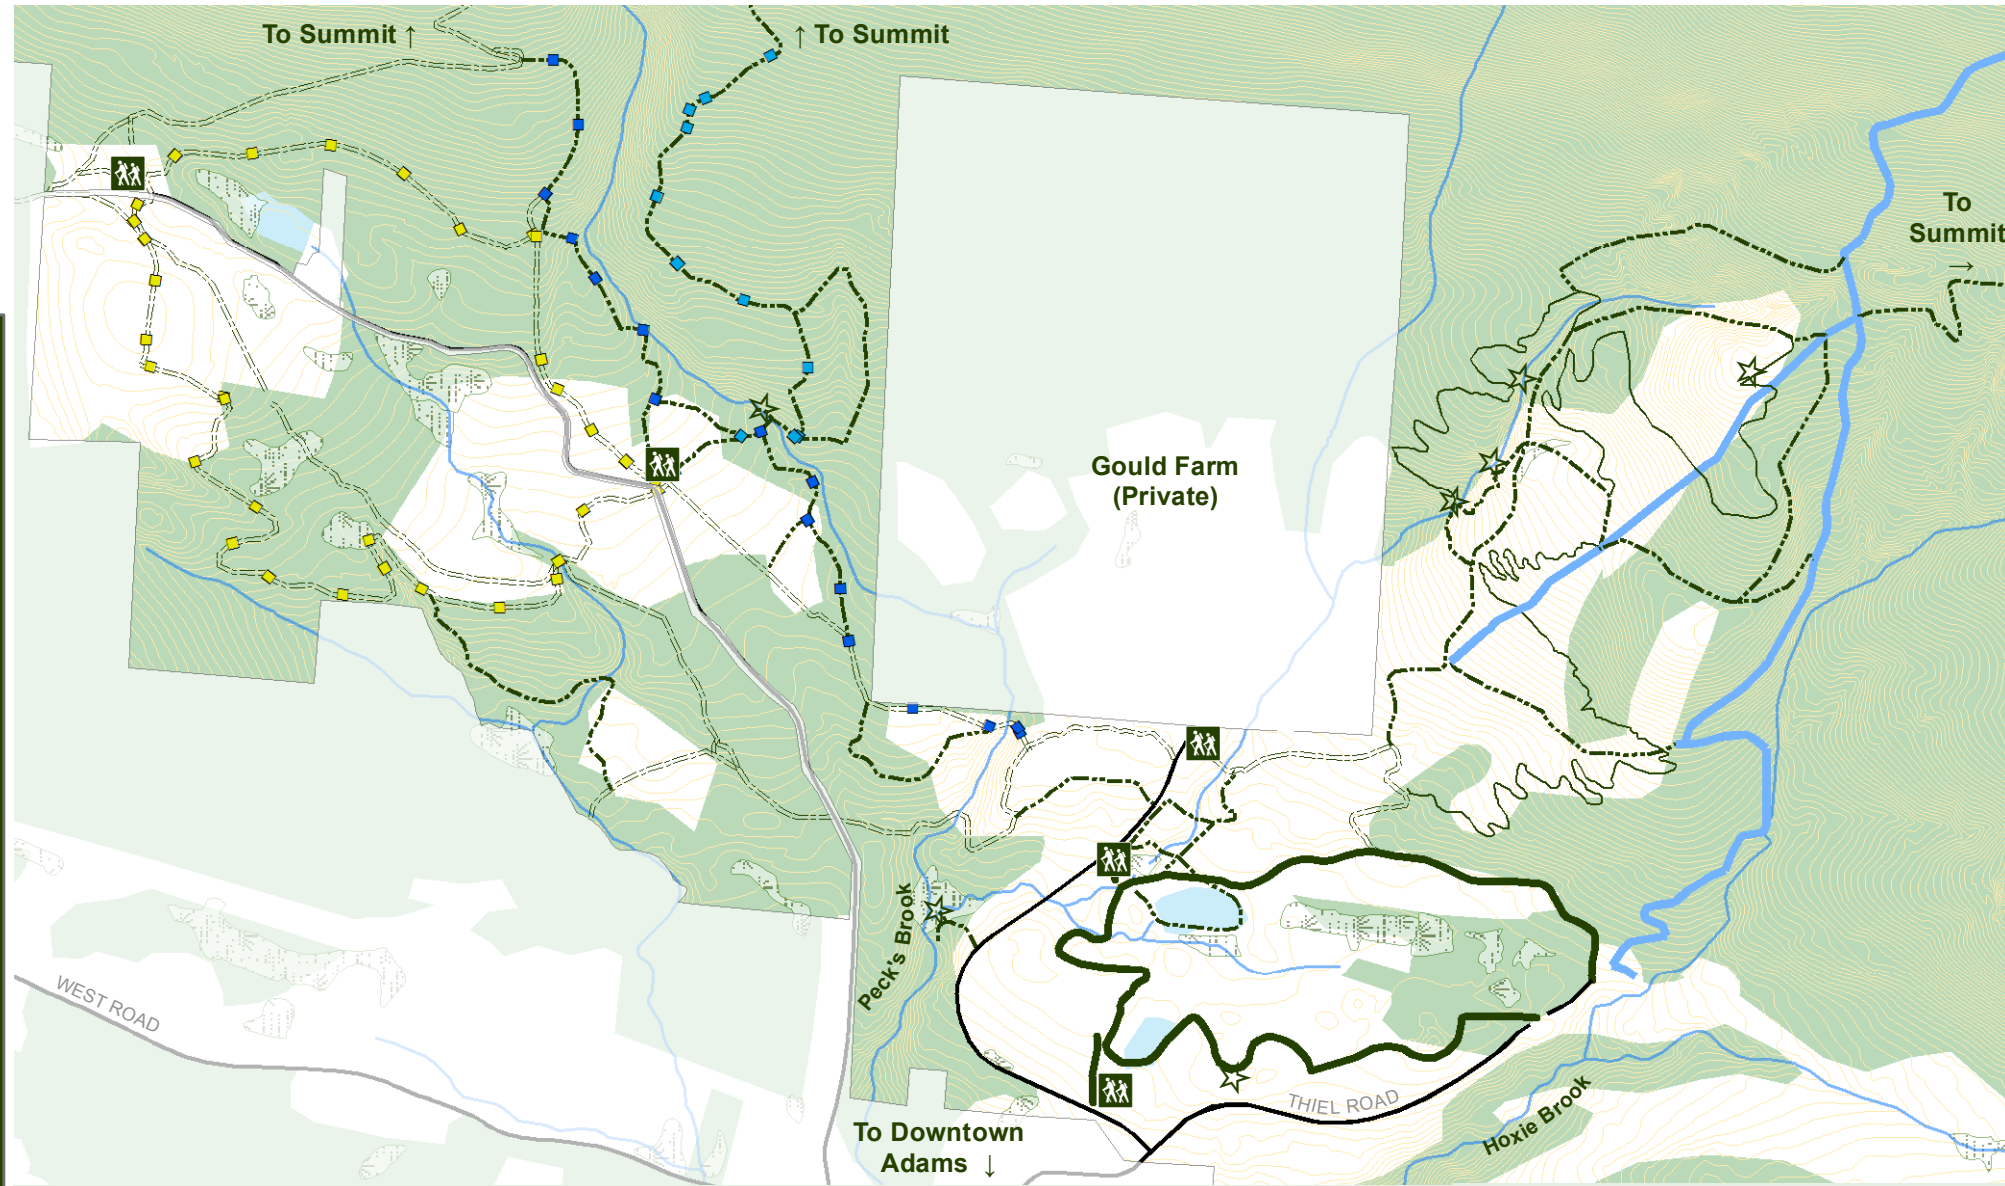

# Greylock Glen

# TRAIL MAP

## Legend

- |                        |                         |
|------------------------|-------------------------|
| Class 1 Loop           | Moser Farm Loop         |
| Class 2 Trails         | Gould Trail (to Summit) |
| Single Track Loops     | Brookside Trail         |
| Hiking Trails          | Scenic Feature          |
| Backcountry Ski Trails | Streams                 |
| Wetlands               |                         |

## WELCOME TO THE GREYLOCK GLEN

A partnership of DCR and  
the Town of Adams, MA