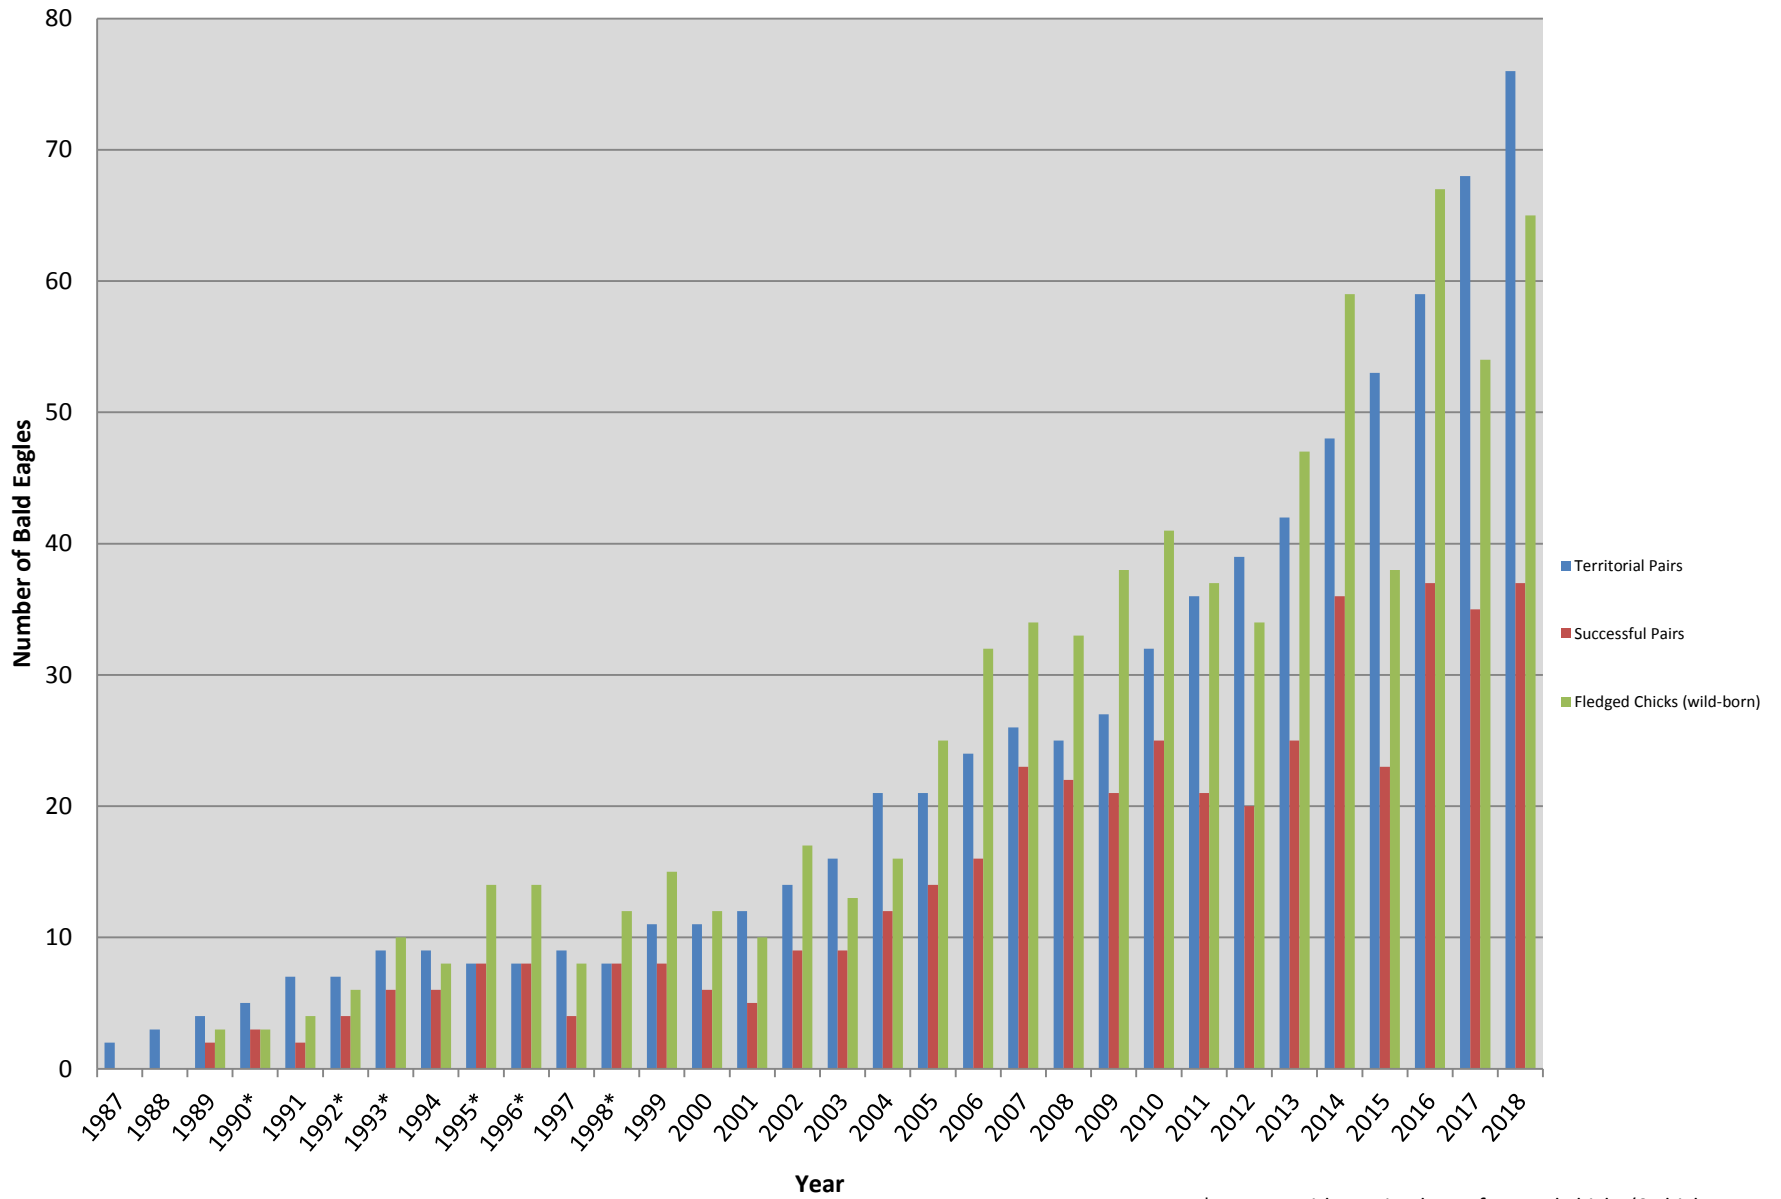

Number of Bald Eagle Pairs and Fledglings 1987-2018

* = Years with captive-born, fostered chicks (9 chicks)