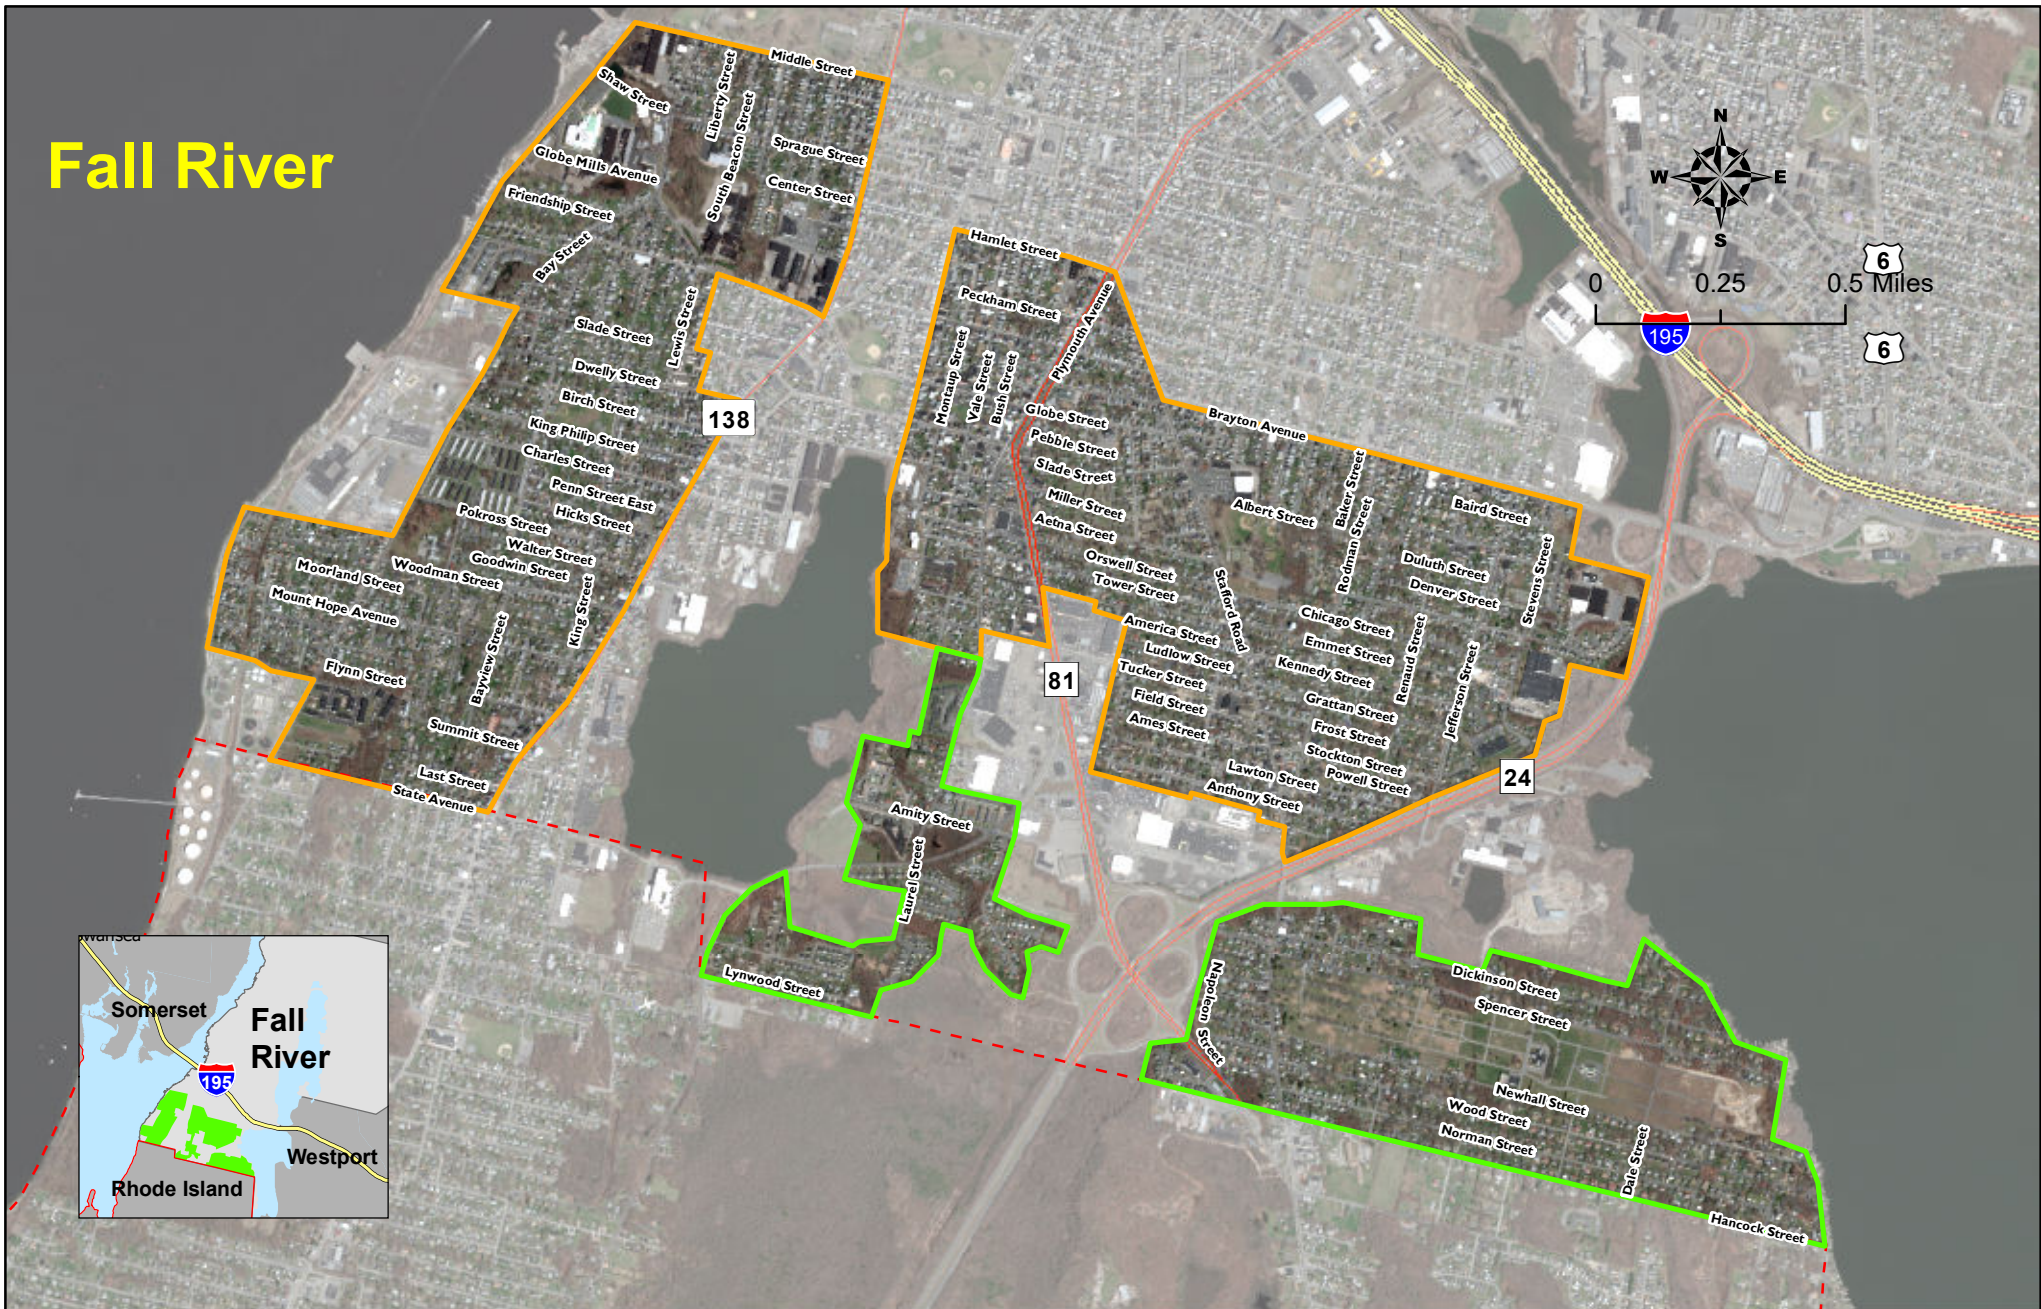

Fall River

Legend

- Expansion Zone
- Planting Zone

Greening the Gateway Cities Program South Region - Fall River