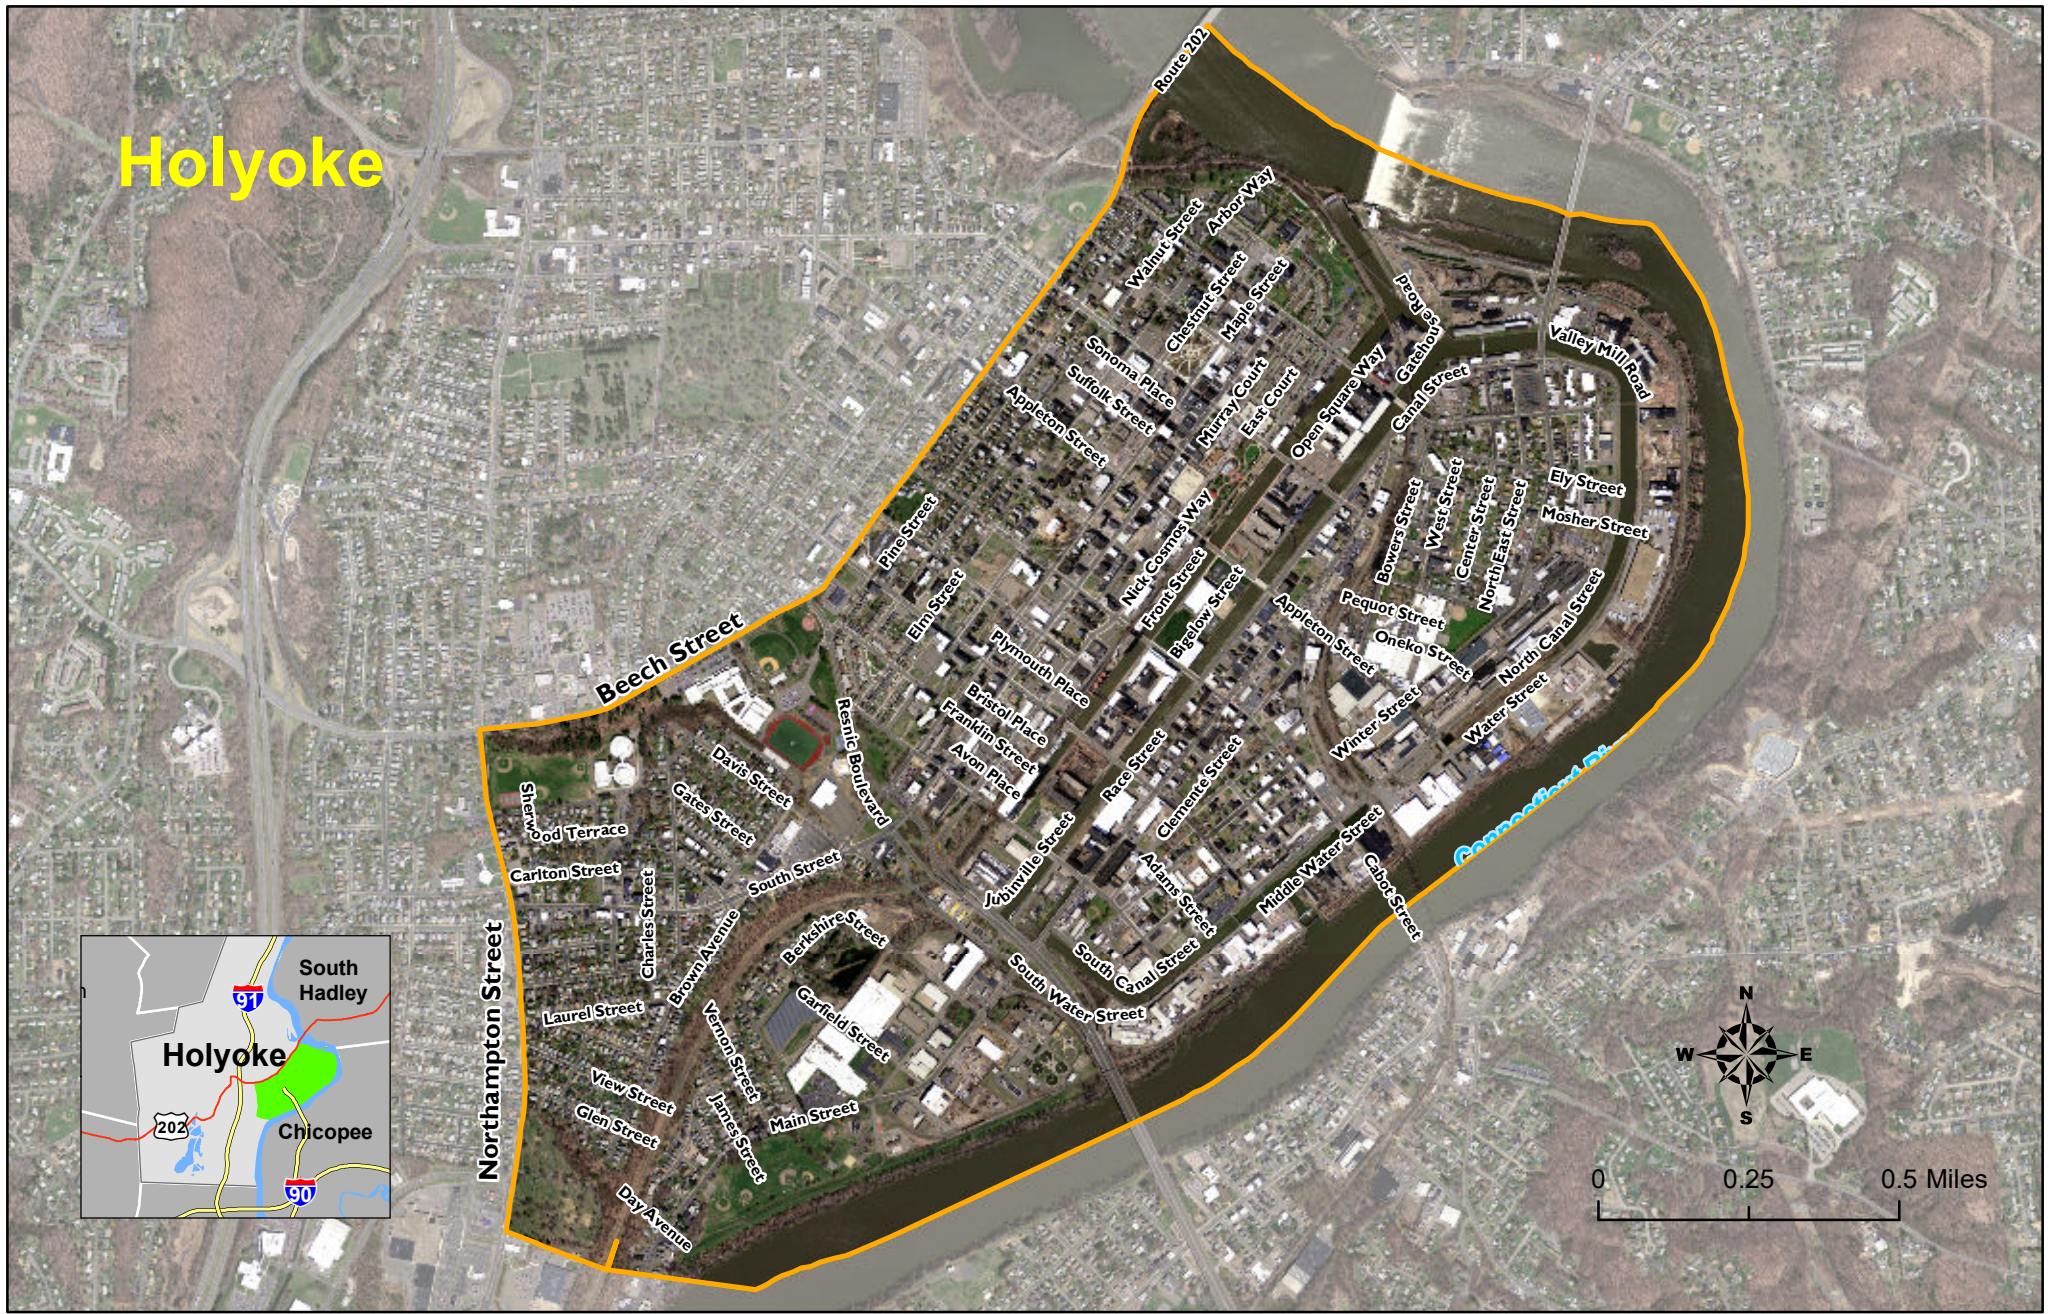

# Holyoke

**Legend**  
 Planting Zone

## Greening the Gateway Cities Program West Region - Holyoke

Geographic data supplied by the Office of Geographic Information (MassGIS) and DCR GIS. Map created 10/4/2018