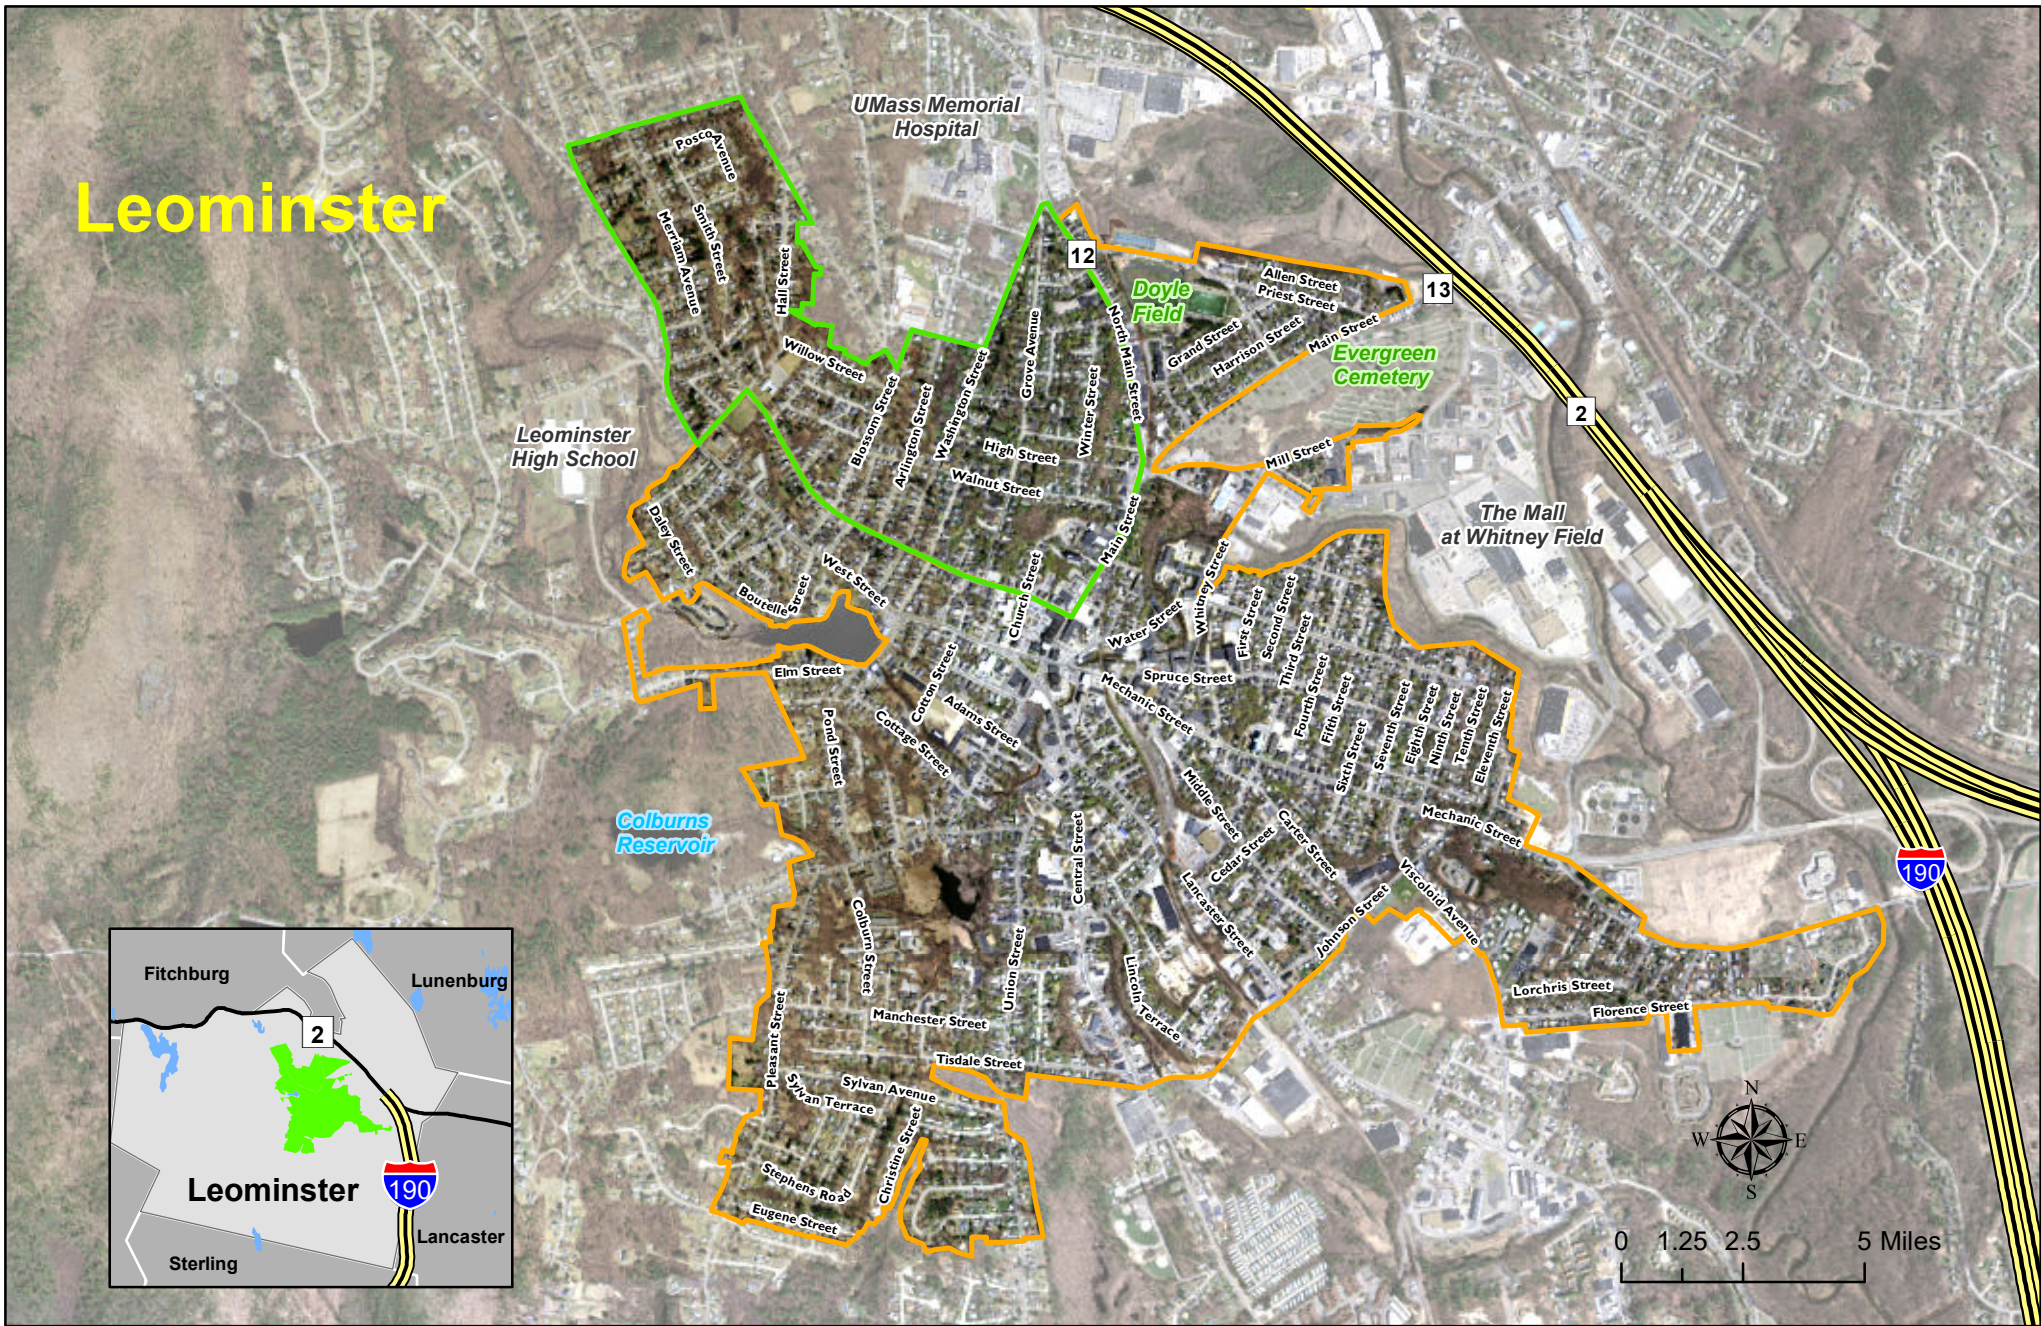

Leominster

Legend

- Planting Zone
- Expansion Zone

Greening the Gateway Cities Program North Region - Leominster