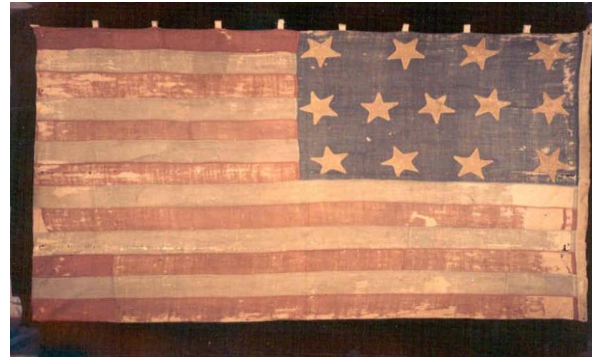

THE MASSACHUSETTS STATE HOUSE BATTLE FLAG COLLECTION

The Commonwealth's Battle Flag Collection is composed primarily of colors carried by Massachusetts troops during armed conflict. Among these are over 300 flags issued to regiments of infantry, cavalry, light battery and heavy artillery during the Civil War. Originally displayed in Doric Hall, the flags were moved in 1900 to Memorial Hall where glass enclosed cases were constructed specifically to house these precious relics of the War of the Rebellion. Since that time, flags dating from ca. 1780 through the war in Iraq, as well as reproduction and service flags have been invested. Because of their fragile condition, all of the battle flags were removed in 1987 and are now held in storage. Images and histories are available upon request.

REVOLUTIONARY WAR ERA:

Jonathan Fowle 13-star flag

1 national color

REVOLUTIONARY WAR ERA REPRODUCTION FLAGS

- "Grand Union" flag (Siege of Boston)
- "Old New England" flag
- "Bunker Hill Flag"
- "First Naval Flag of Massachusetts"

WAR of 1812

Waldoboro Light Infantry

1 regimental color

Pre-1840

Militia flag

1 regimental color

MEXICAN WAR

Winfield Scott Flag